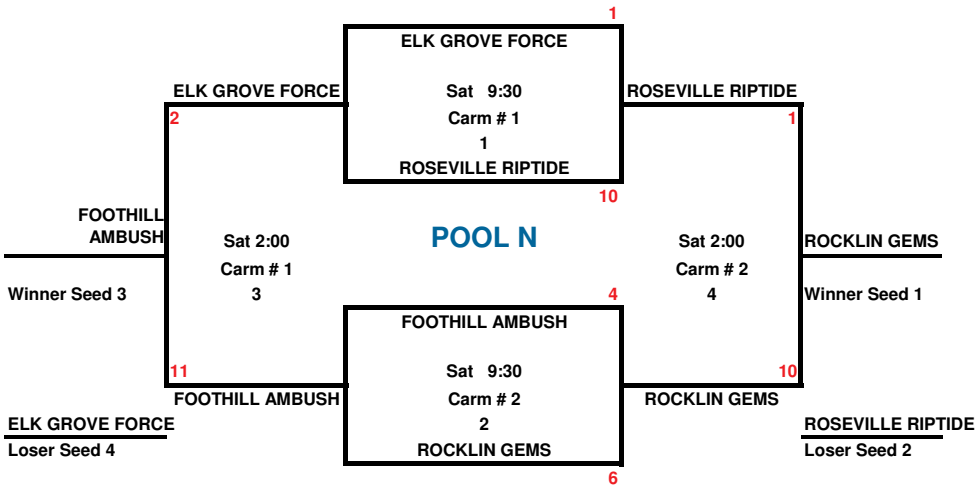

12 UNDER POOL PLAY: 2 GAMES
29 teams
2013

1 hr 15 minutes Drop Dead... score does NOT reverse back
IN CASE OF A TIE BALL GAME, THE LAST RUN SCORED IS THE WINNER
Top of Bracket 1st Base unless occupied

MOST GAMES AT CARMICHAEL PARK

In the case of a tie, 1st - head to head. 2nd - Least runs allowed. 3rd - Most runs scored. 4th - Flip a coin.

12 UNDER POOL PLAY: 2 GAMES
29 teams
2013

1 hr 15 minutes Drop Dead... score does NOT reverse back
IN CASE OF A TIE BALL GAME, THE LAST RUN SCORED IS THE WINNER
Top of Bracket 1st Base unless occupied

In the case of a tie, 1st - head to head. 2nd - Least runs allowed. 3rd - Most runs scored. 4th - Flip a coin.

In the case of a tie, 1st - head to head. 2nd - Least runs allowed. 3rd - Most runs scored. 4th - Flip a coin.