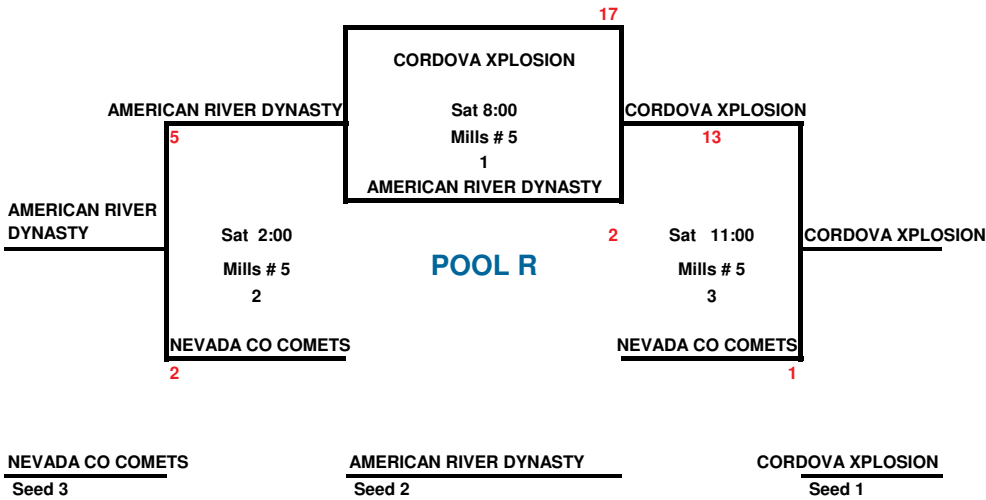

12 UNDER POOL PLAY: 2 GAMES
29 teams
2013

1 hr 15 minutes Drop Dead... score does NOT reverse back
IN CASE OF A TIE BALL GAME, THE LAST RUN SCORED IS THE WINNER
Top of Bracket 1st Base unless occupied

MOST GAMES AT CARMICHAEL PARK

In the case of a tie, 1st - head to head. 2nd - Least runs allowed. 3rd - Most runs scored. 4th - Flip a coin.

12 UNDER POOL PLAY: 2 GAMES
29 teams
2013

1 hr 15 minutes Drop Dead... score does NOT reverse back
IN CASE OF A TIE BALL GAME, THE LAST RUN SCORED IS THE WINNER
Top of Bracket 1st Base unless occupied

In the case of a tie, 1st - head to head. 2nd - Least runs allowed. 3rd - Most runs scored. 4th - Flip a coin.

In the case of a tie, 1st - head to head. 2nd - Least runs allowed. 3rd - Most runs scored. 4th - Flip a coin.