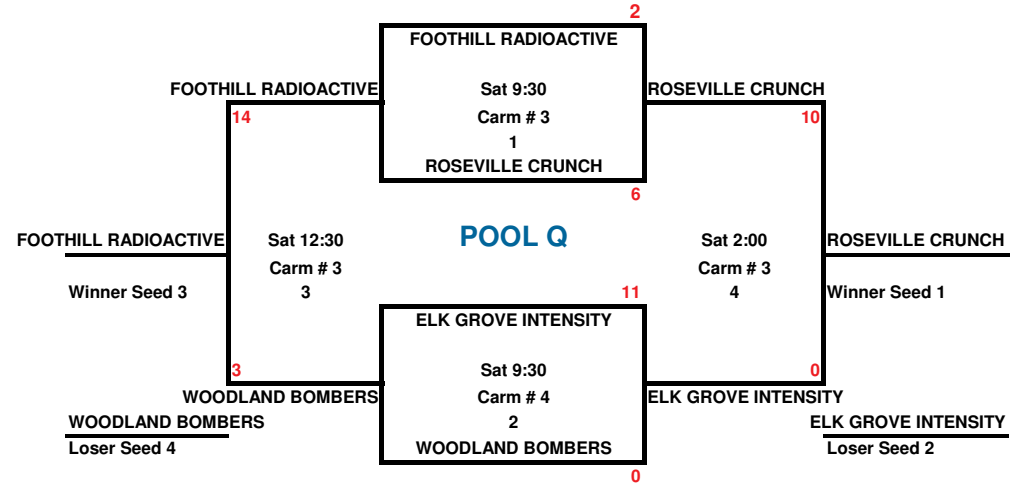

12 UNDER POOL PLAY: 2 GAMES
29 teams
2013

1 hr 15 minutes Drop Dead... score does NOT reverse back
IN CASE OF A TIE BALL GAME, THE LAST RUN SCORED IS THE WINNER
Top of Bracket 1st Base unless occupied

MOST GAMES AT CARMICHAEL PARK

In the case of a tie, 1st - head to head. 2nd - Least runs allowed. 3rd - Most runs scored. 4th - Flip a coin.

12 UNDER POOL PLAY: 2 GAMES
29 teams
2013

1 hr 15 minutes Drop Dead... score does NOT reverse back
IN CASE OF A TIE BALL GAME, THE LAST RUN SCORED IS THE WINNER
Top of Bracket 1st Base unless occupied

In the case of a tie, 1st - head to head. 2nd - Least runs allowed. 3rd - Most runs scored. 4th - Flip a coin.

In the case of a tie, 1st - head to head. 2nd - Least runs allowed. 3rd - Most runs scored. 4th - Flip a coin.