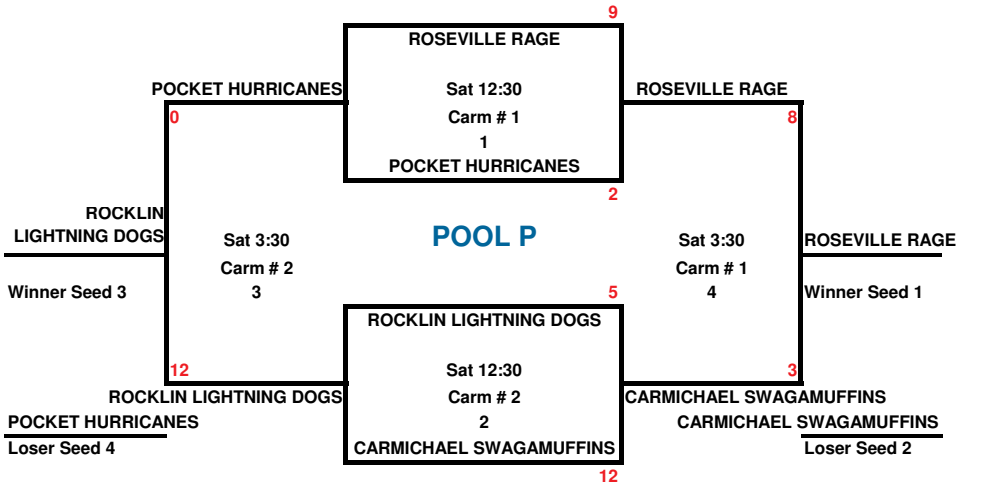

12 UNDER POOL PLAY: 2 GAMES
29 teams
2013

1 hr 15 minutes Drop Dead... score does NOT reverse back
IN CASE OF A TIE BALL GAME, THE LAST RUN SCORED IS THE WINNER
Top of Bracket 1st Base unless occupied

MOST GAMES AT CARMICHAEL PARK

In the case of a tie, 1st - head to head. 2nd - Least runs allowed. 3rd - Most runs scored. 4th - Flip a coin.

12 UNDER POOL PLAY: 2 GAMES
29 teams
2013

1 hr 15 minutes Drop Dead... score does NOT reverse back
IN CASE OF A TIE BALL GAME, THE LAST RUN SCORED IS THE WINNER
Top of Bracket 1st Base unless occupied

In the case of a tie, 1st - head to head. 2nd - Least runs allowed. 3rd - Most runs scored. 4th - Flip a coin.

In the case of a tie, 1st - head to head. 2nd - Least runs allowed. 3rd - Most runs scored. 4th - Flip a coin.