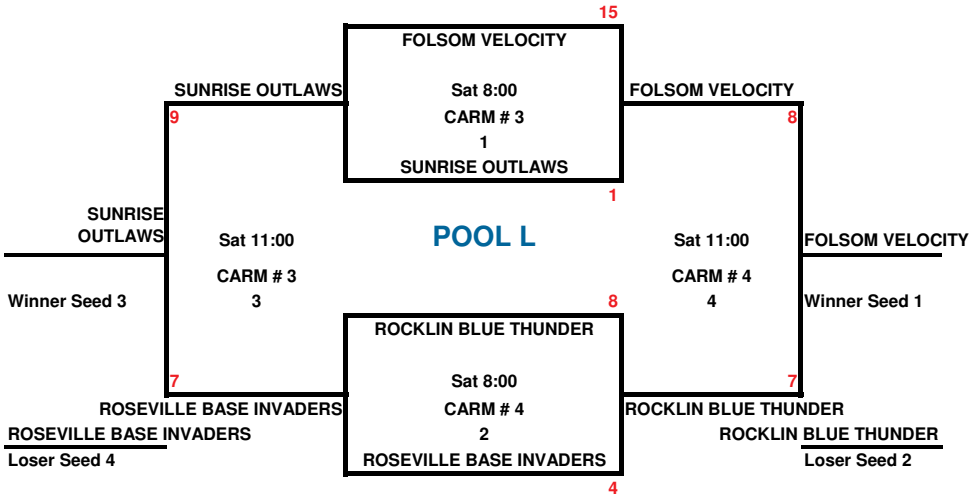

12 UNDER POOL PLAY: 2 GAMES
29 teams
2013

1 hr 15 minutes Drop Dead... score does NOT reverse back
IN CASE OF A TIE BALL GAME, THE LAST RUN SCORED IS THE WINNER
Top of Bracket 1st Base unless occupied

MOST GAMES AT CARMICHAEL PARK

In the case of a tie, 1st - head to head. 2nd - Least runs allowed. 3rd - Most runs scored. 4th - Flip a coin.

12 UNDER POOL PLAY: 2 GAMES
29 teams
2013

1 hr 15 minutes Drop Dead... score does NOT reverse back
IN CASE OF A TIE BALL GAME, THE LAST RUN SCORED IS THE WINNER
Top of Bracket 1st Base unless occupied

In the case of a tie, 1st - head to head. 2nd - Least runs allowed. 3rd - Most runs scored. 4th - Flip a coin.

In the case of a tie, 1st - head to head. 2nd - Least runs allowed. 3rd - Most runs scored. 4th - Flip a coin.