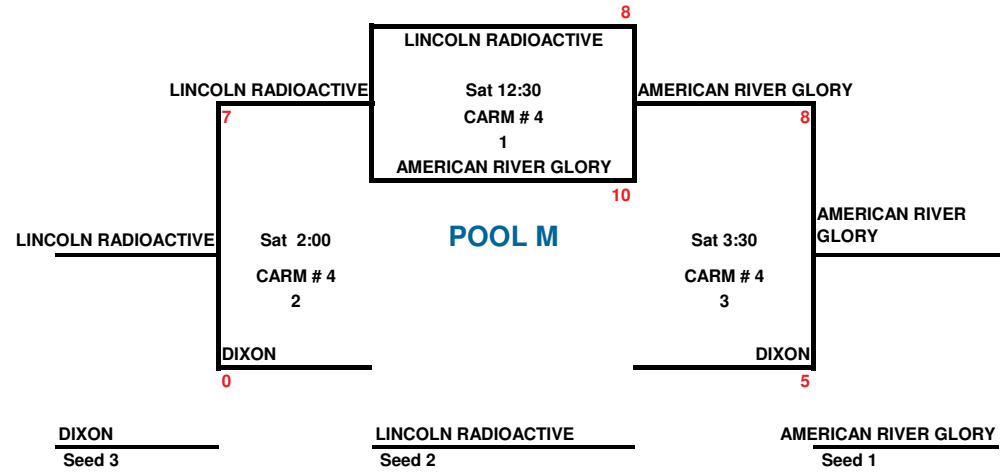

12 UNDER POOL PLAY: 2 GAMES
29 teams
2013

1 hr 15 minutes Drop Dead... score does NOT reverse back
IN CASE OF A TIE BALL GAME, THE LAST RUN SCORED IS THE WINNER
Top of Bracket 1st Base unless occupied

MOST GAMES AT CARMICHAEL PARK

In the case of a tie, 1st - head to head. 2nd - Least runs allowed. 3rd - Most runs scored. 4th - Flip a coin.

12 UNDER POOL PLAY: 2 GAMES
29 teams
2013

1 hr 15 minutes Drop Dead... score does NOT reverse back
IN CASE OF A TIE BALL GAME, THE LAST RUN SCORED IS THE WINNER
Top of Bracket 1st Base unless occupied

In the case of a tie, 1st - head to head. 2nd - Least runs allowed. 3rd - Most runs scored. 4th - Flip a coin.

In the case of a tie, 1st - head to head. 2nd - Least runs allowed. 3rd - Most runs scored. 4th - Flip a coin.