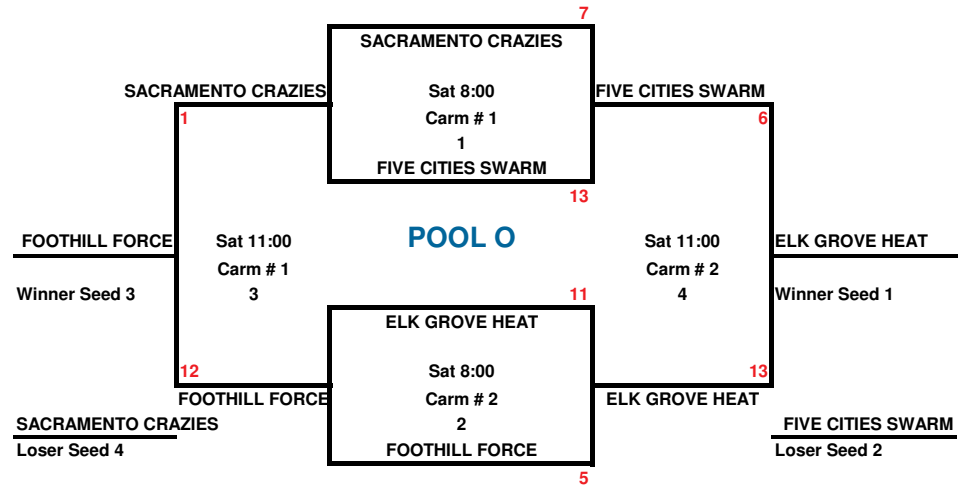

12 UNDER POOL PLAY: 2 GAMES
29 teams
2013

1 hr 15 minutes Drop Dead... score does NOT reverse back
IN CASE OF A TIE BALL GAME, THE LAST RUN SCORED IS THE WINNER
Top of Bracket 1st Base unless occupied

MOST GAMES AT CARMICHAEL PARK

In the case of a tie, 1st - head to head. 2nd - Least runs allowed. 3rd - Most runs scored. 4th - Flip a coin.

12 UNDER POOL PLAY: 2 GAMES
29 teams
2013

1 hr 15 minutes Drop Dead... score does NOT reverse back
IN CASE OF A TIE BALL GAME, THE LAST RUN SCORED IS THE WINNER
Top of Bracket 1st Base unless occupied

In the case of a tie, 1st - head to head. 2nd - Least runs allowed. 3rd - Most runs scored. 4th - Flip a coin.

In the case of a tie, 1st - head to head. 2nd - Least runs allowed. 3rd - Most runs scored. 4th - Flip a coin.