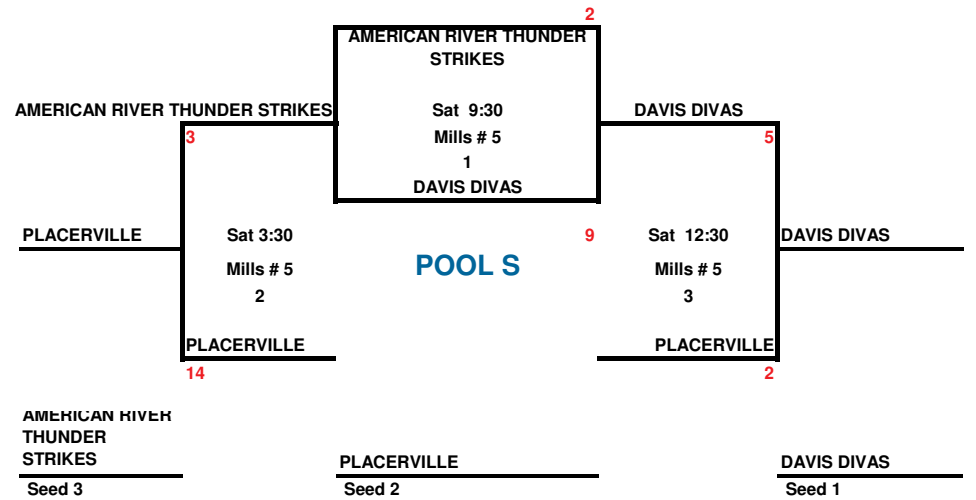

12 UNDER POOL PLAY: 2 GAMES
29 teams
2013

1 hr 15 minutes Drop Dead... score does NOT reverse back
IN CASE OF A TIE BALL GAME, THE LAST RUN SCORED IS THE WINNER
Top of Bracket 1st Base unless occupied

MOST GAMES AT CARMICHAEL PARK

In the case of a tie, 1st - head to head. 2nd - Least runs allowed. 3rd - Most runs scored. 4th - Flip a coin.

12 UNDER POOL PLAY: 2 GAMES
29 teams
2013

1 hr 15 minutes Drop Dead... score does NOT reverse back
IN CASE OF A TIE BALL GAME, THE LAST RUN SCORED IS THE WINNER
Top of Bracket 1st Base unless occupied

In the case of a tie, 1st - head to head. 2nd - Least runs allowed. 3rd - Most runs scored. 4th - Flip a coin.

In the case of a tie, 1st - head to head. 2nd - Least runs allowed. 3rd - Most runs scored. 4th - Flip a coin.