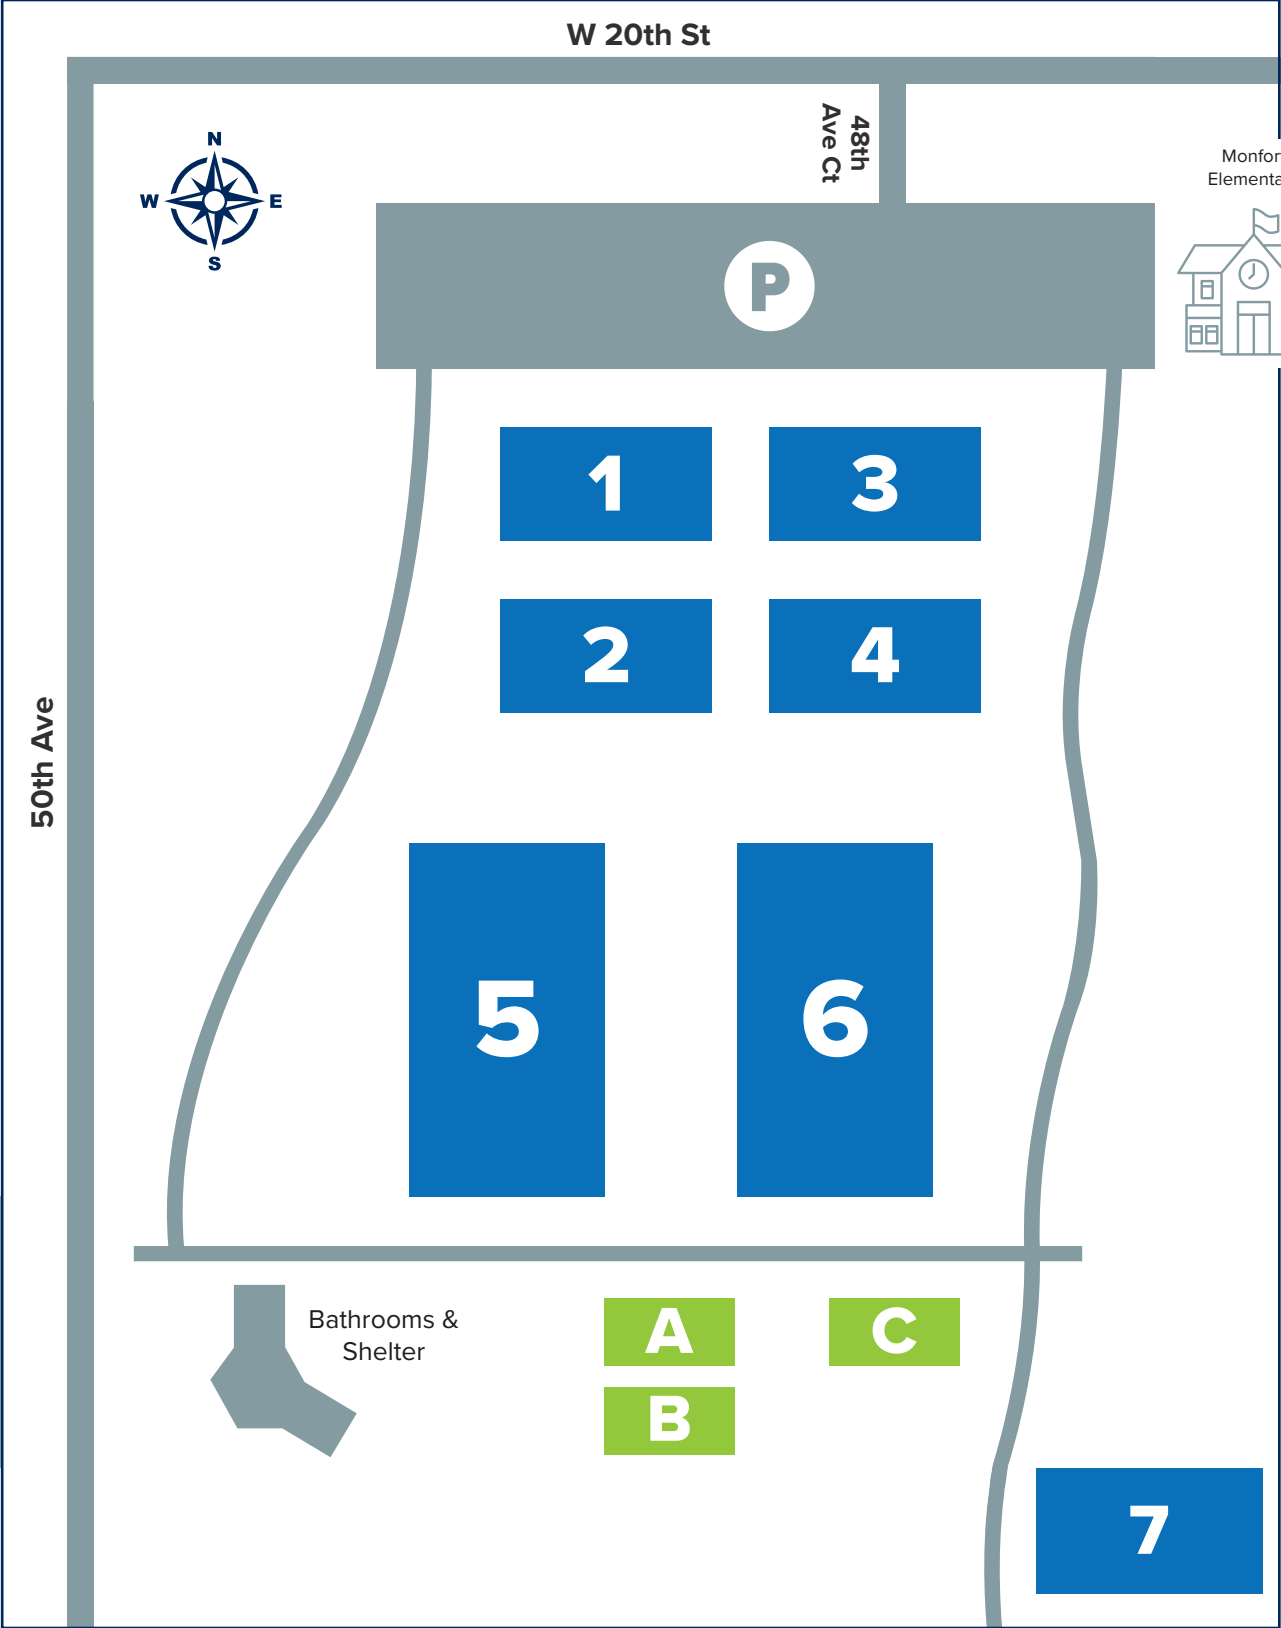

# Greeley West Park

 Soccer Practice Area

 Flag Football Practice Area

# Monfort Park - North

Game Fields      Lil' Kickers Park      Parking