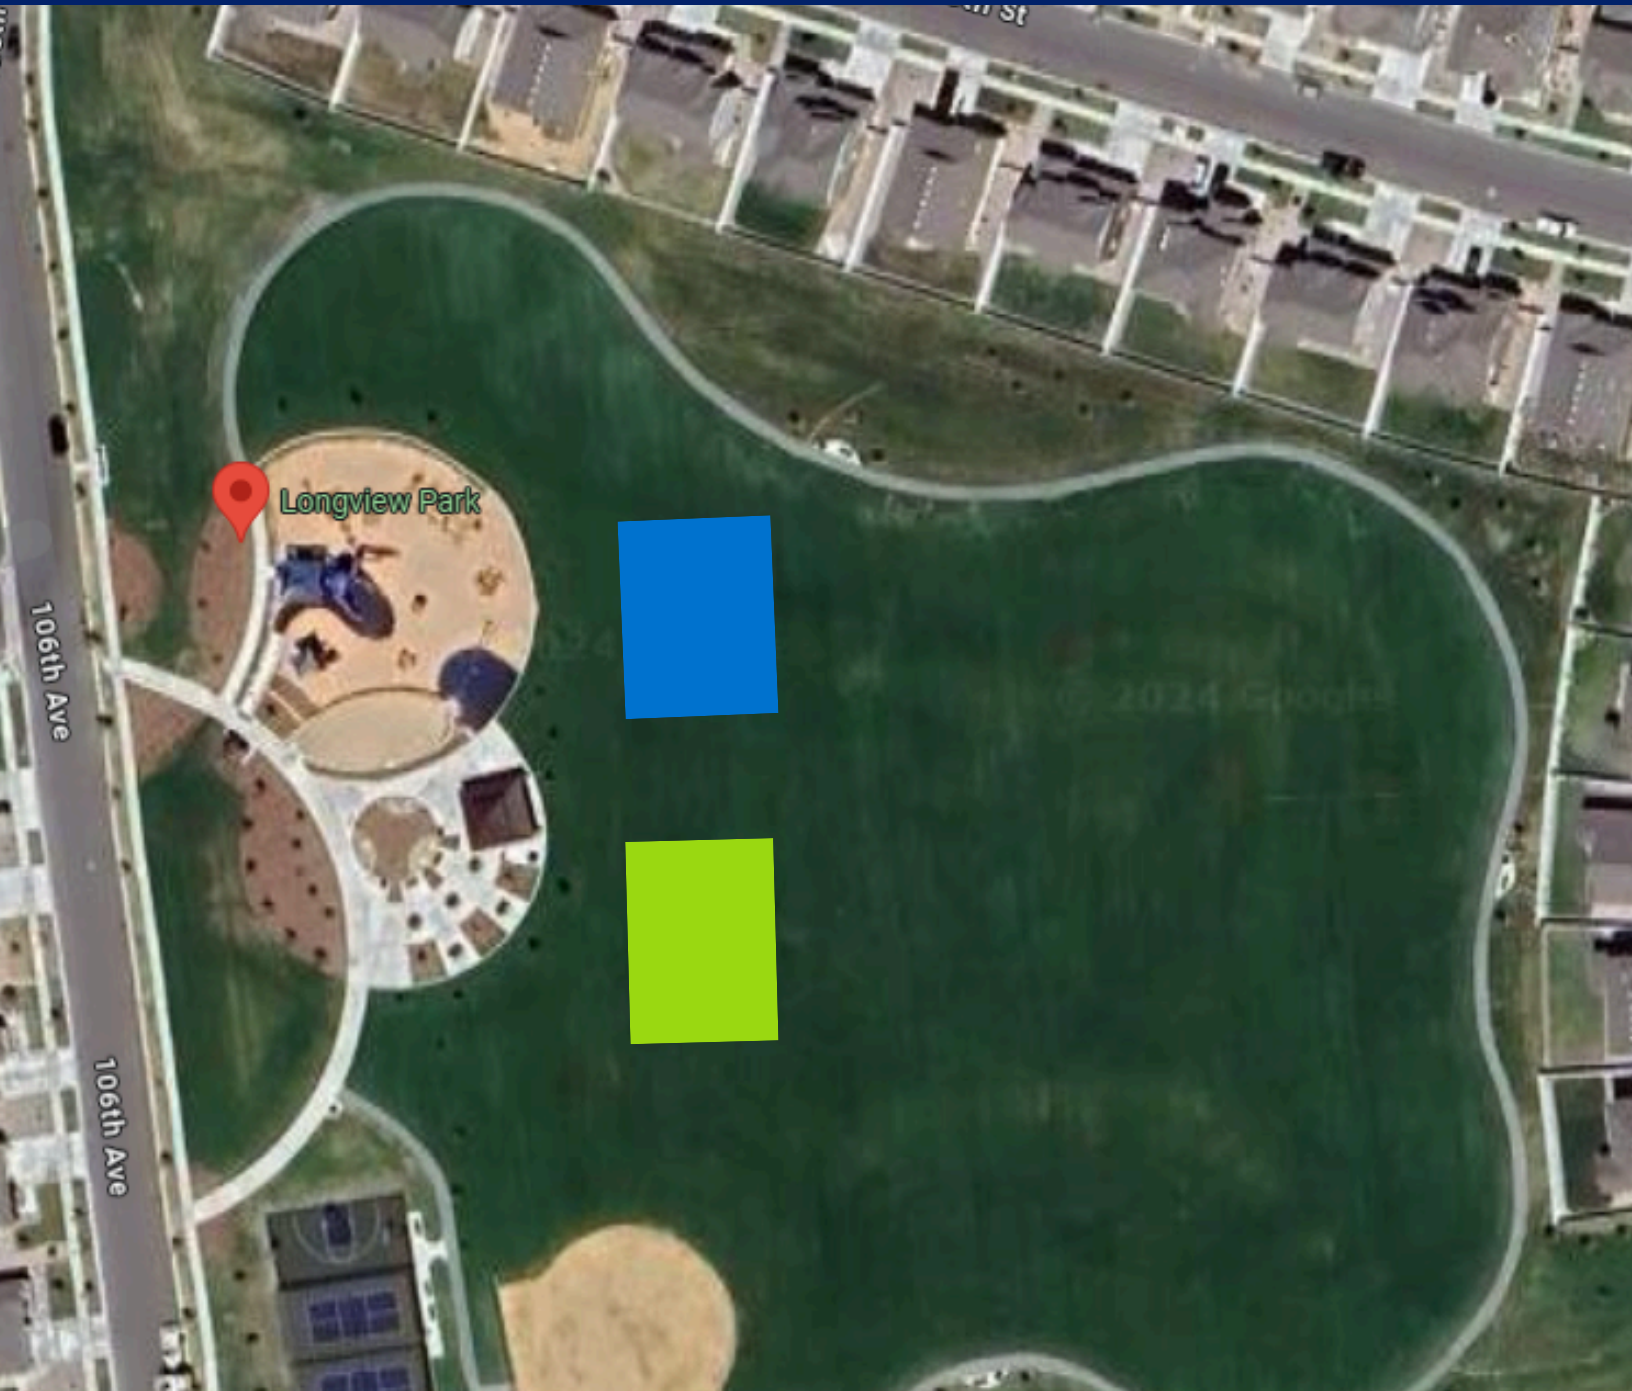

Soccer Practice Area

Parking

RECREATION
CITY OF GREELEY

GreeleyRec.com
970-350-9400

Longview Park

Flag Football Practice Area

Soccer Practice Area

Parking