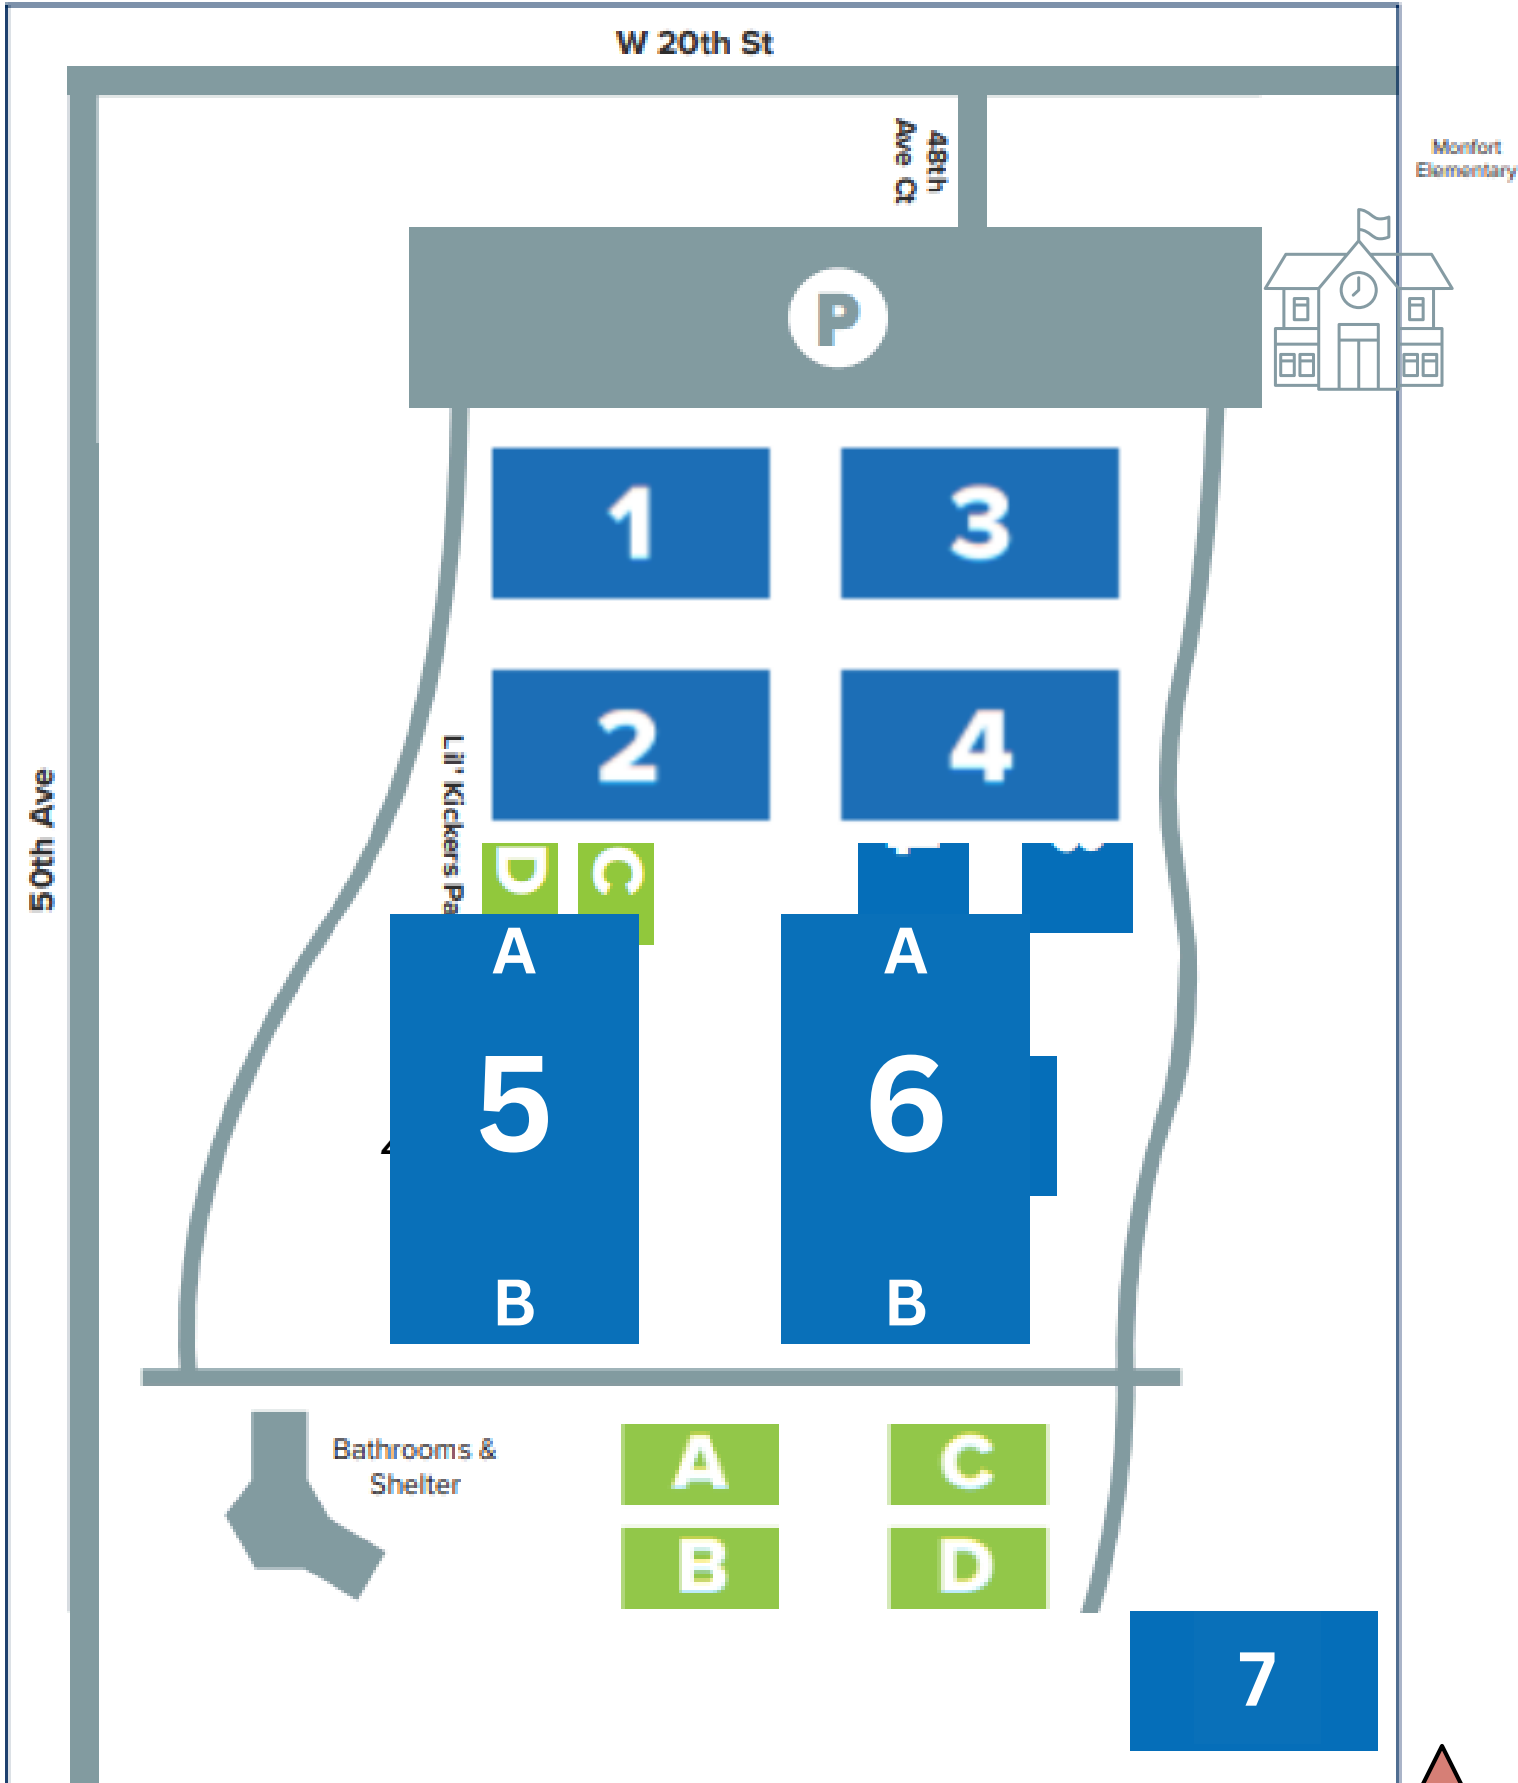

Monfort Park - North City of Greeley | Youth Sports

Game Fields

Lil' Kickers Park

Parking