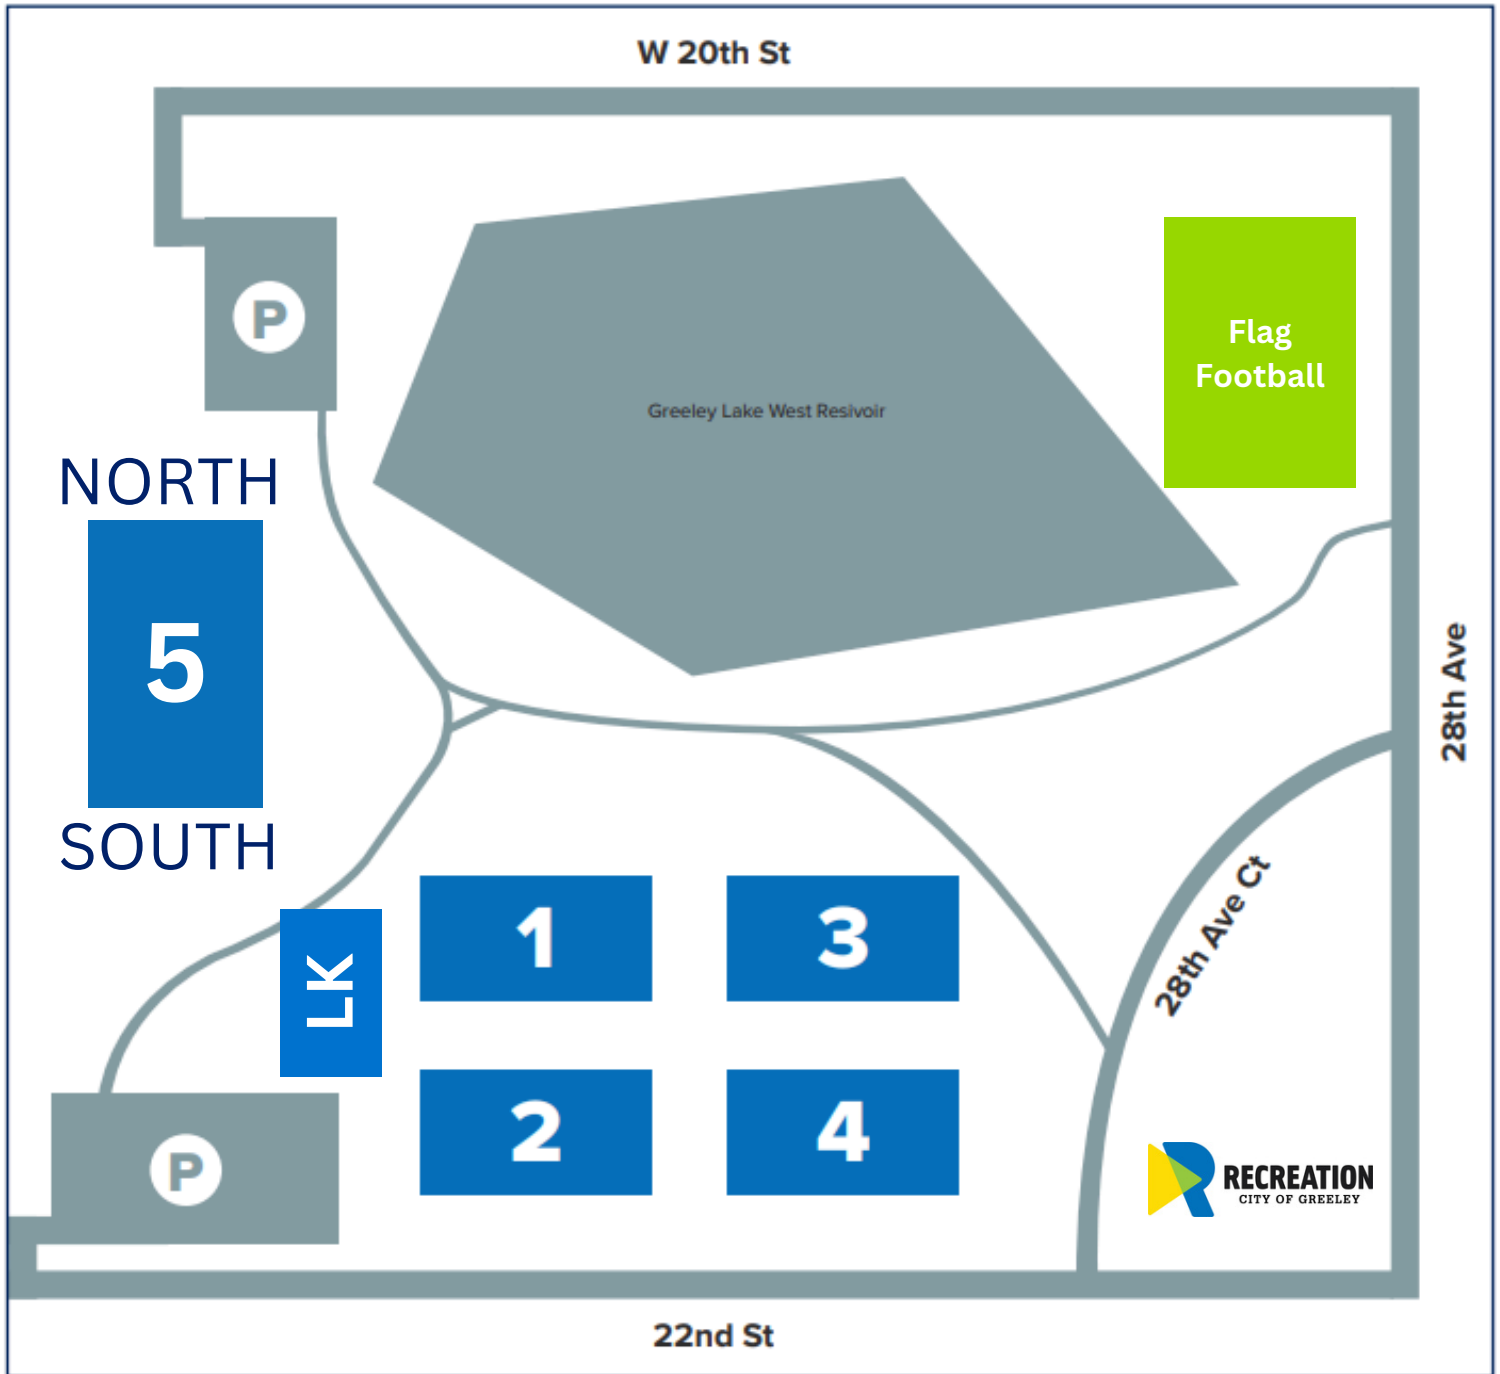

Sanborn Park

City of Greeley | Youth Sports Map

Flag Football Practice Area

Soccer Practice Area

Parking

N

RECREATION
CITY OF GREELEY

GreeleyRec.com
970-350-9400

Pheasant Run Park

City of Greeley | Youth Sports Map

RECREATION
CITY OF GREELEY

GreeleyRec.com
970-350-9400

East Memorial Park

City of Greeley | Youth Sports Map

RECREATION
CITY OF GREELEY

GreeleyRec.com
970-350-9400