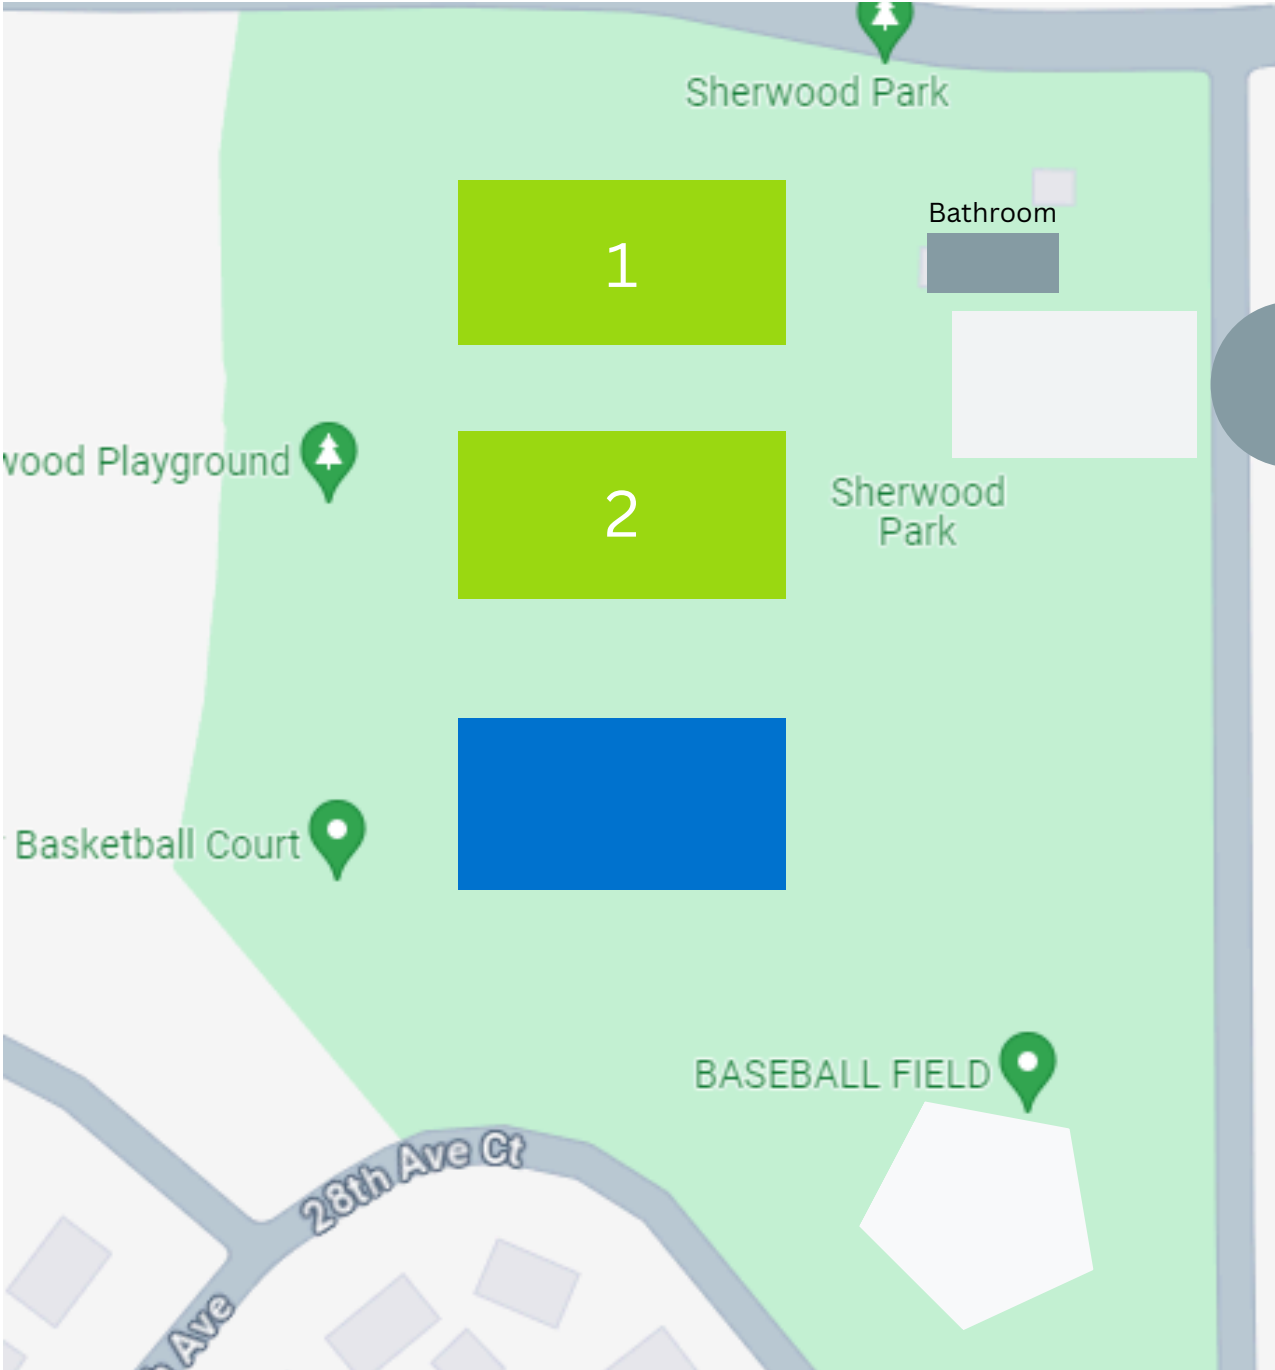

Monfort Park Gameday/Practice (South)

City of Greeley | Youth Sports

Flag Football
Game Fields

Soccer
Game Fields

Parking

Sherwood Park

Flag Football Practice Area

Soccer Practice Area