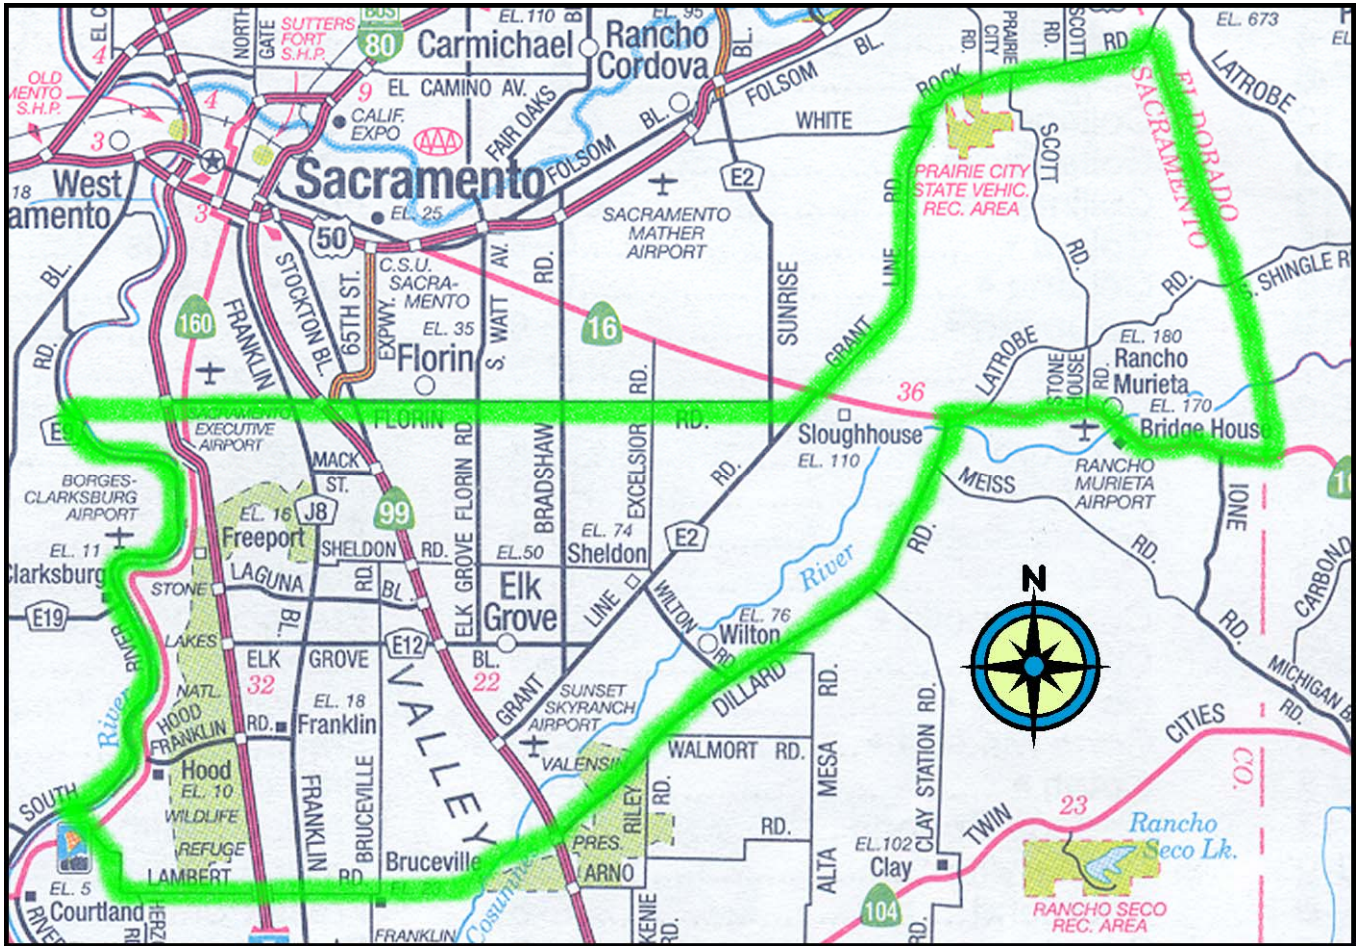

Elk Grove Babe Ruth League
Northern California Babe Ruth District 7
Boundary Map

Northern Boundary: Florin Rd. to Grant Line Rd. to White Rock Rd.

Southern Boundary: Lambert Rd. to Dillard Rd. to Hwy. 16

Western Boundary: Sacramento River

Eastern Boundary: Sacramento/El Dorado County Line