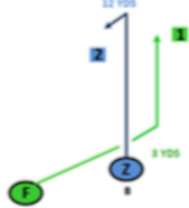

5V5 FLAG DEUCE  
5V5 PLAYS

**1**

5V5 FLAG TWINS  
TW FARGO FLAT & GO

**1**

X = DIG  
C = STOP  
F = FLAT & GO  
Z = CURL

**1**

5V5 FLAG TWINS  
TW FARGO FLAT & GO

**1**

X = DIG  
C = STOP  
F = FLAT & GO  
Z = CURL

**1**

5V5 FLAG TWINS  
READ IT F-Z-X

**2**

X = UNDER  
C = CORNER  
F = STOP  
Z = IN

**1**

5V5 FLAG TWINS  
READ IT F-Z-X

**2**

X = UNDER  
C = CORNER  
F = STOP  
Z = IN

**1**

5V5 FLAG TWINS  
TW GUN RANGER REVERSE PASS

**3**

**1**

5V5 FLAG TWINS  
TW GUN RANGER REVERSE PASS

**3**