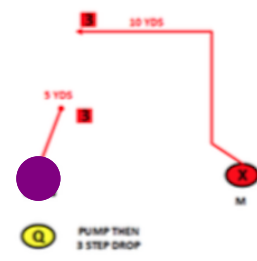

5V5 FLAG DEUCE  
5V5 PLAYS

**1**

5V5 FLAG TWINS  
TW FARGO FLAT & GO

**1**

X = DIG  
C = STOP  
F = FLAT & GO  
Z = CURL

**1**

5V5 FLAG TWINS  
TW FARGO FLAT & GO

**1**

X = DIG  
C = STOP  
F = FLAT & GO  
Z = CURL

**1**

5V5 FLAG TWINS  
READ IT F-Z-X

**2**

X = UNDER  
C = CORNER  
F = STOP  
Z = IN

**1**

5V5 FLAG TWINS  
READ IT F-Z-X

**2**

X = UNDER  
C = CORNER  
F = STOP  
Z = IN

**1**

5V5 FLAG TWINS  
TW GUN RANGER REVERSE PASS

**3**

**1**

5V5 FLAG TWINS  
TW GUN RANGER REVERSE PASS

**3**