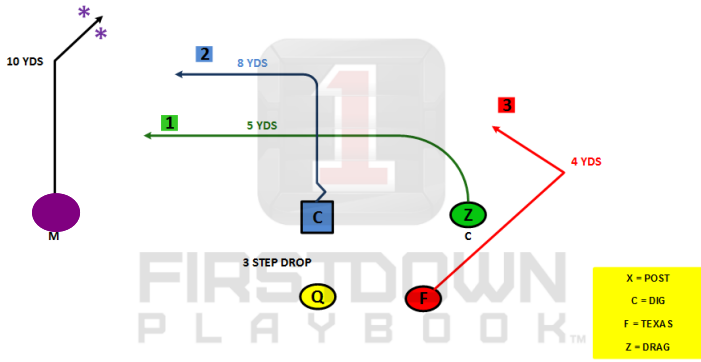

5V5 FLAG DEUCE  
5V5 PLAYS

**1**

5V5 FLAG TWINS  
TW FARGO FLAT & GO

**1**

X = DIG  
C = STOP  
F = FLAT & GO  
Z = CURL

**1**

5V5 FLAG TWINS  
TW FARGO FLAT & GO

**1**

X = DIG  
C = STOP  
F = FLAT & GO  
Z = CURL

**1**

5V5 FLAG TWINS  
READ IT F-Z-X

**2**

X = UNDER  
C = CORNER  
F = STOP  
Z = IN

**1**

5V5 FLAG TWINS  
READ IT F-Z-X

**2**

X = UNDER  
C = CORNER  
F = STOP  
Z = IN

**1**

5V5 FLAG TWINS  
TW GUN RANGER REVERSE PASS

**3**

**1**

5V5 FLAG TWINS  
TW GUN RANGER REVERSE PASS

**3**