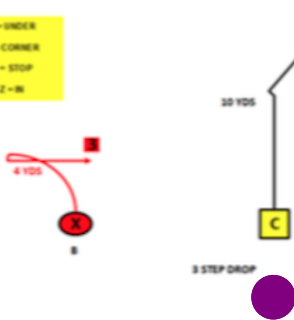

5V5 FLAG DEUCE  
5V5 PLAYS

**1**

5V5 FLAG TWINS  
TW FARGO FLAT & GO

**1**

X = DIG  
C = STOP  
F = FLAT & GO  
Z = CURL

**1**

5V5 FLAG TWINS  
TW FARGO FLAT & GO

**1**

X = DIG  
C = STOP  
F = FLAT & GO  
Z = CURL

**1**

5V5 FLAG TWINS  
READ IT F-Z-X

**2**

X = UNDER  
C = CORNER  
F = STOP  
Z = IN

**1**

5V5 FLAG TWINS  
READ IT F-Z-X

**2**

X = UNDER  
C = CORNER  
F = STOP  
Z = IN

**1**

5V5 FLAG TWINS  
TW GUN RANGER REVERSE PASS

**3**

**1**

5V5 FLAG TWINS  
TW GUN RANGER REVERSE PASS

**3**