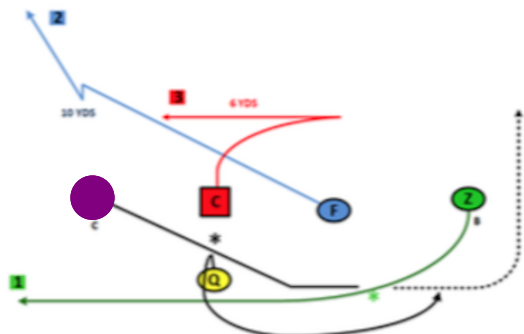

5V5 FLAG DEUCE  
5V5 PLAYS

**1**

5V5 FLAG TWINS  
TW FARGO FLAT & GO

**1**

X = DIG  
C = STOP  
F = FLAT & GO  
Z = CURL

**1**

5V5 FLAG TWINS  
TW FARGO FLAT & GO

**1**

X = DIG  
C = STOP  
F = FLAT & GO  
Z = CURL

**1**

5V5 FLAG TWINS  
READ IT F-Z-X

**2**

X = UNDER  
C = CORNER  
F = STOP  
Z = IN

**1**

5V5 FLAG TWINS  
READ IT F-Z-X

**2**

X = UNDER  
C = CORNER  
F = STOP  
Z = IN

**1**

5V5 FLAG TWINS  
TW GUN RANGER REVERSE PASS

**3**

**1**

5V5 FLAG TWINS  
TW GUN RANGER REVERSE PASS

**3**