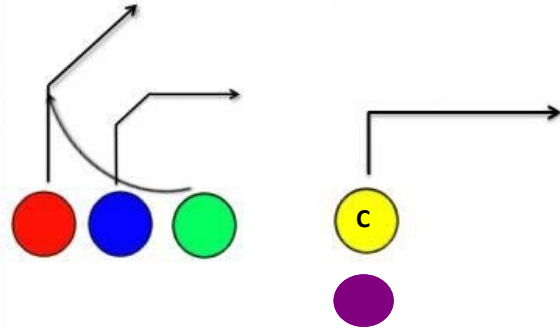

5V5 FLAG DEUCE  
5V5 PLAYS

**1**

5V5 FLAG TWINS  
TW FARGO FLAT & GO

**1**

X = DIG  
C = STOP  
F = FLAT & GO  
Z = CURL

**1**

5V5 FLAG TWINS  
TW FARGO FLAT & GO

**1**

X = DIG  
C = STOP  
F = FLAT & GO  
Z = CURL

**1**

5V5 FLAG TWINS  
READ IT F-Z-X

**2**

X = UNDER  
C = CORNER  
F = STOP  
Z = IN

**1**

5V5 FLAG TWINS  
READ IT F-Z-X

**2**

X = UNDER  
C = CORNER  
F = STOP  
Z = IN

**1**

5V5 FLAG TWINS  
TW GUN RANGER REVERSE PASS

**3**

**1**

5V5 FLAG TWINS  
TW GUN RANGER REVERSE PASS

**3**