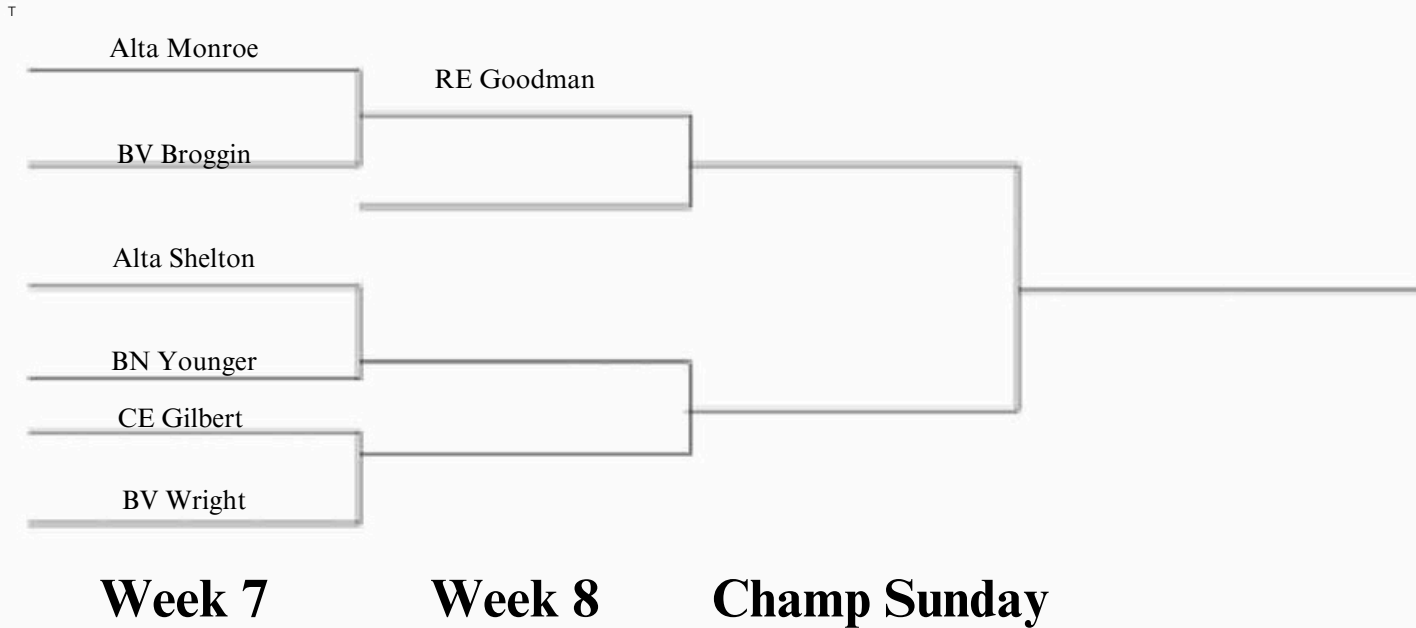

9-10 Girls Bracket

parks & rec
CAMPBELL COUNTY

2018-2019