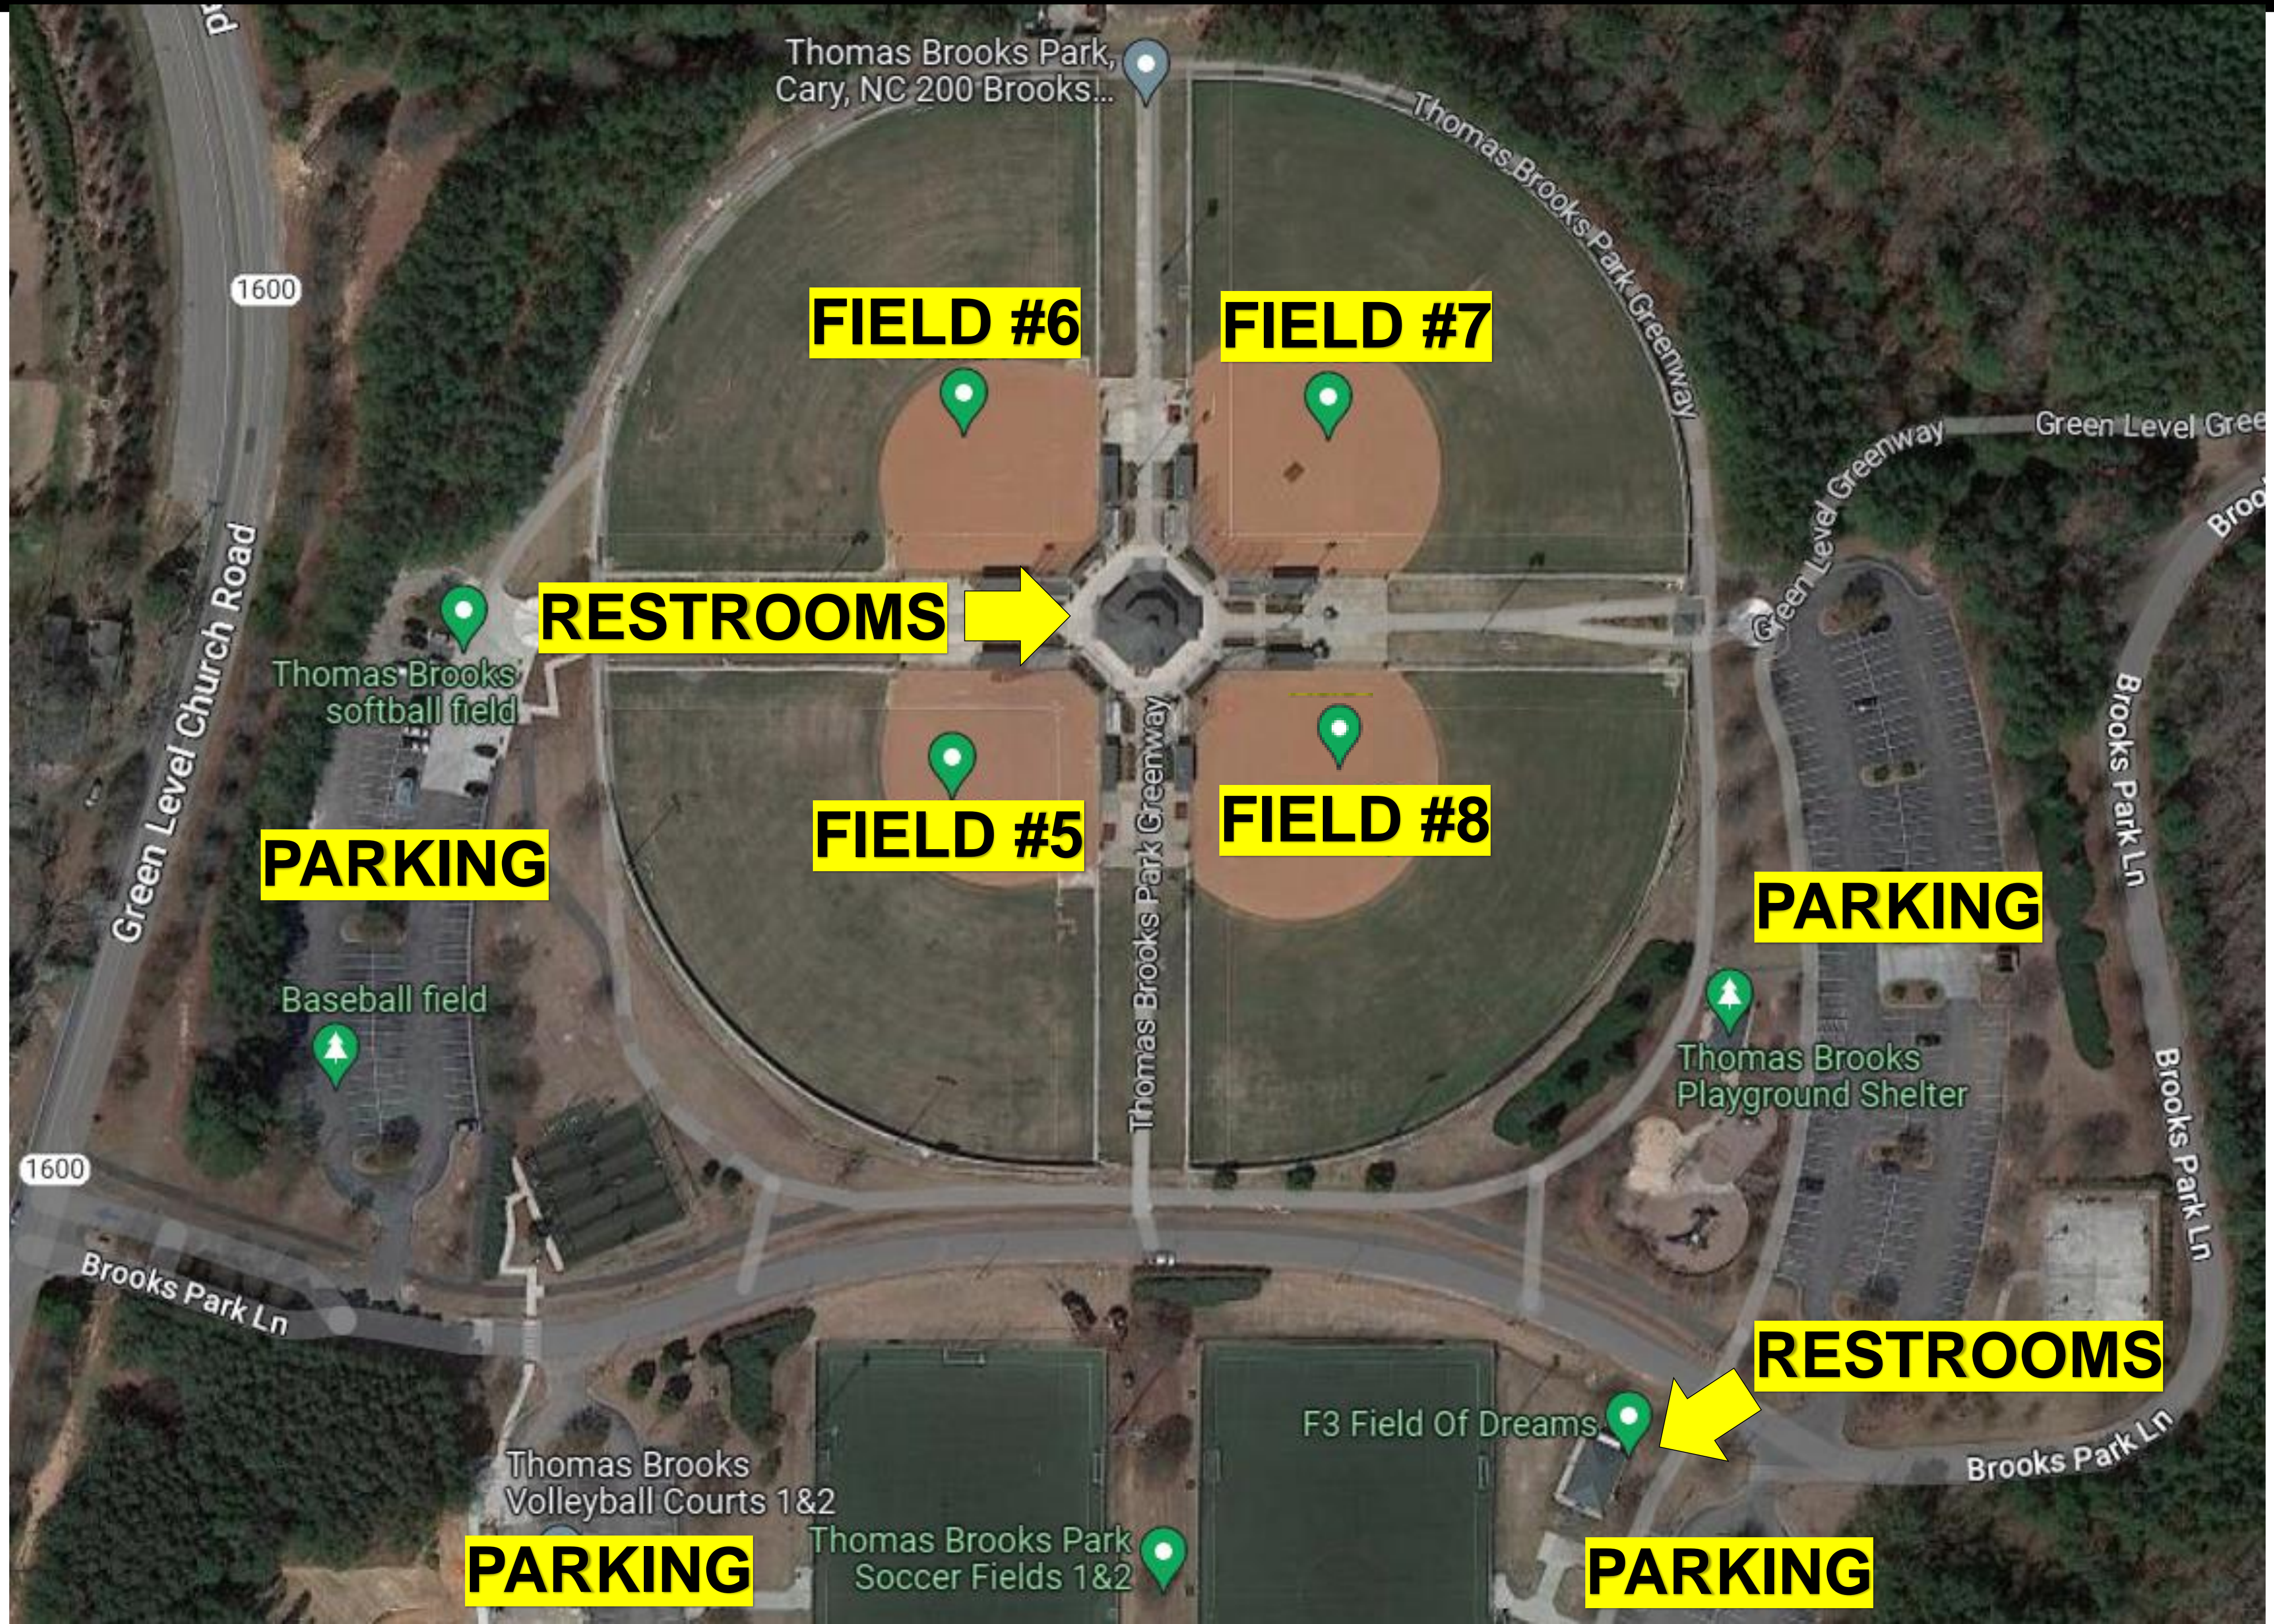

Thomas Brooks Park Fields #5-8

9008 Green Level Church Road, Cary, NC 27519