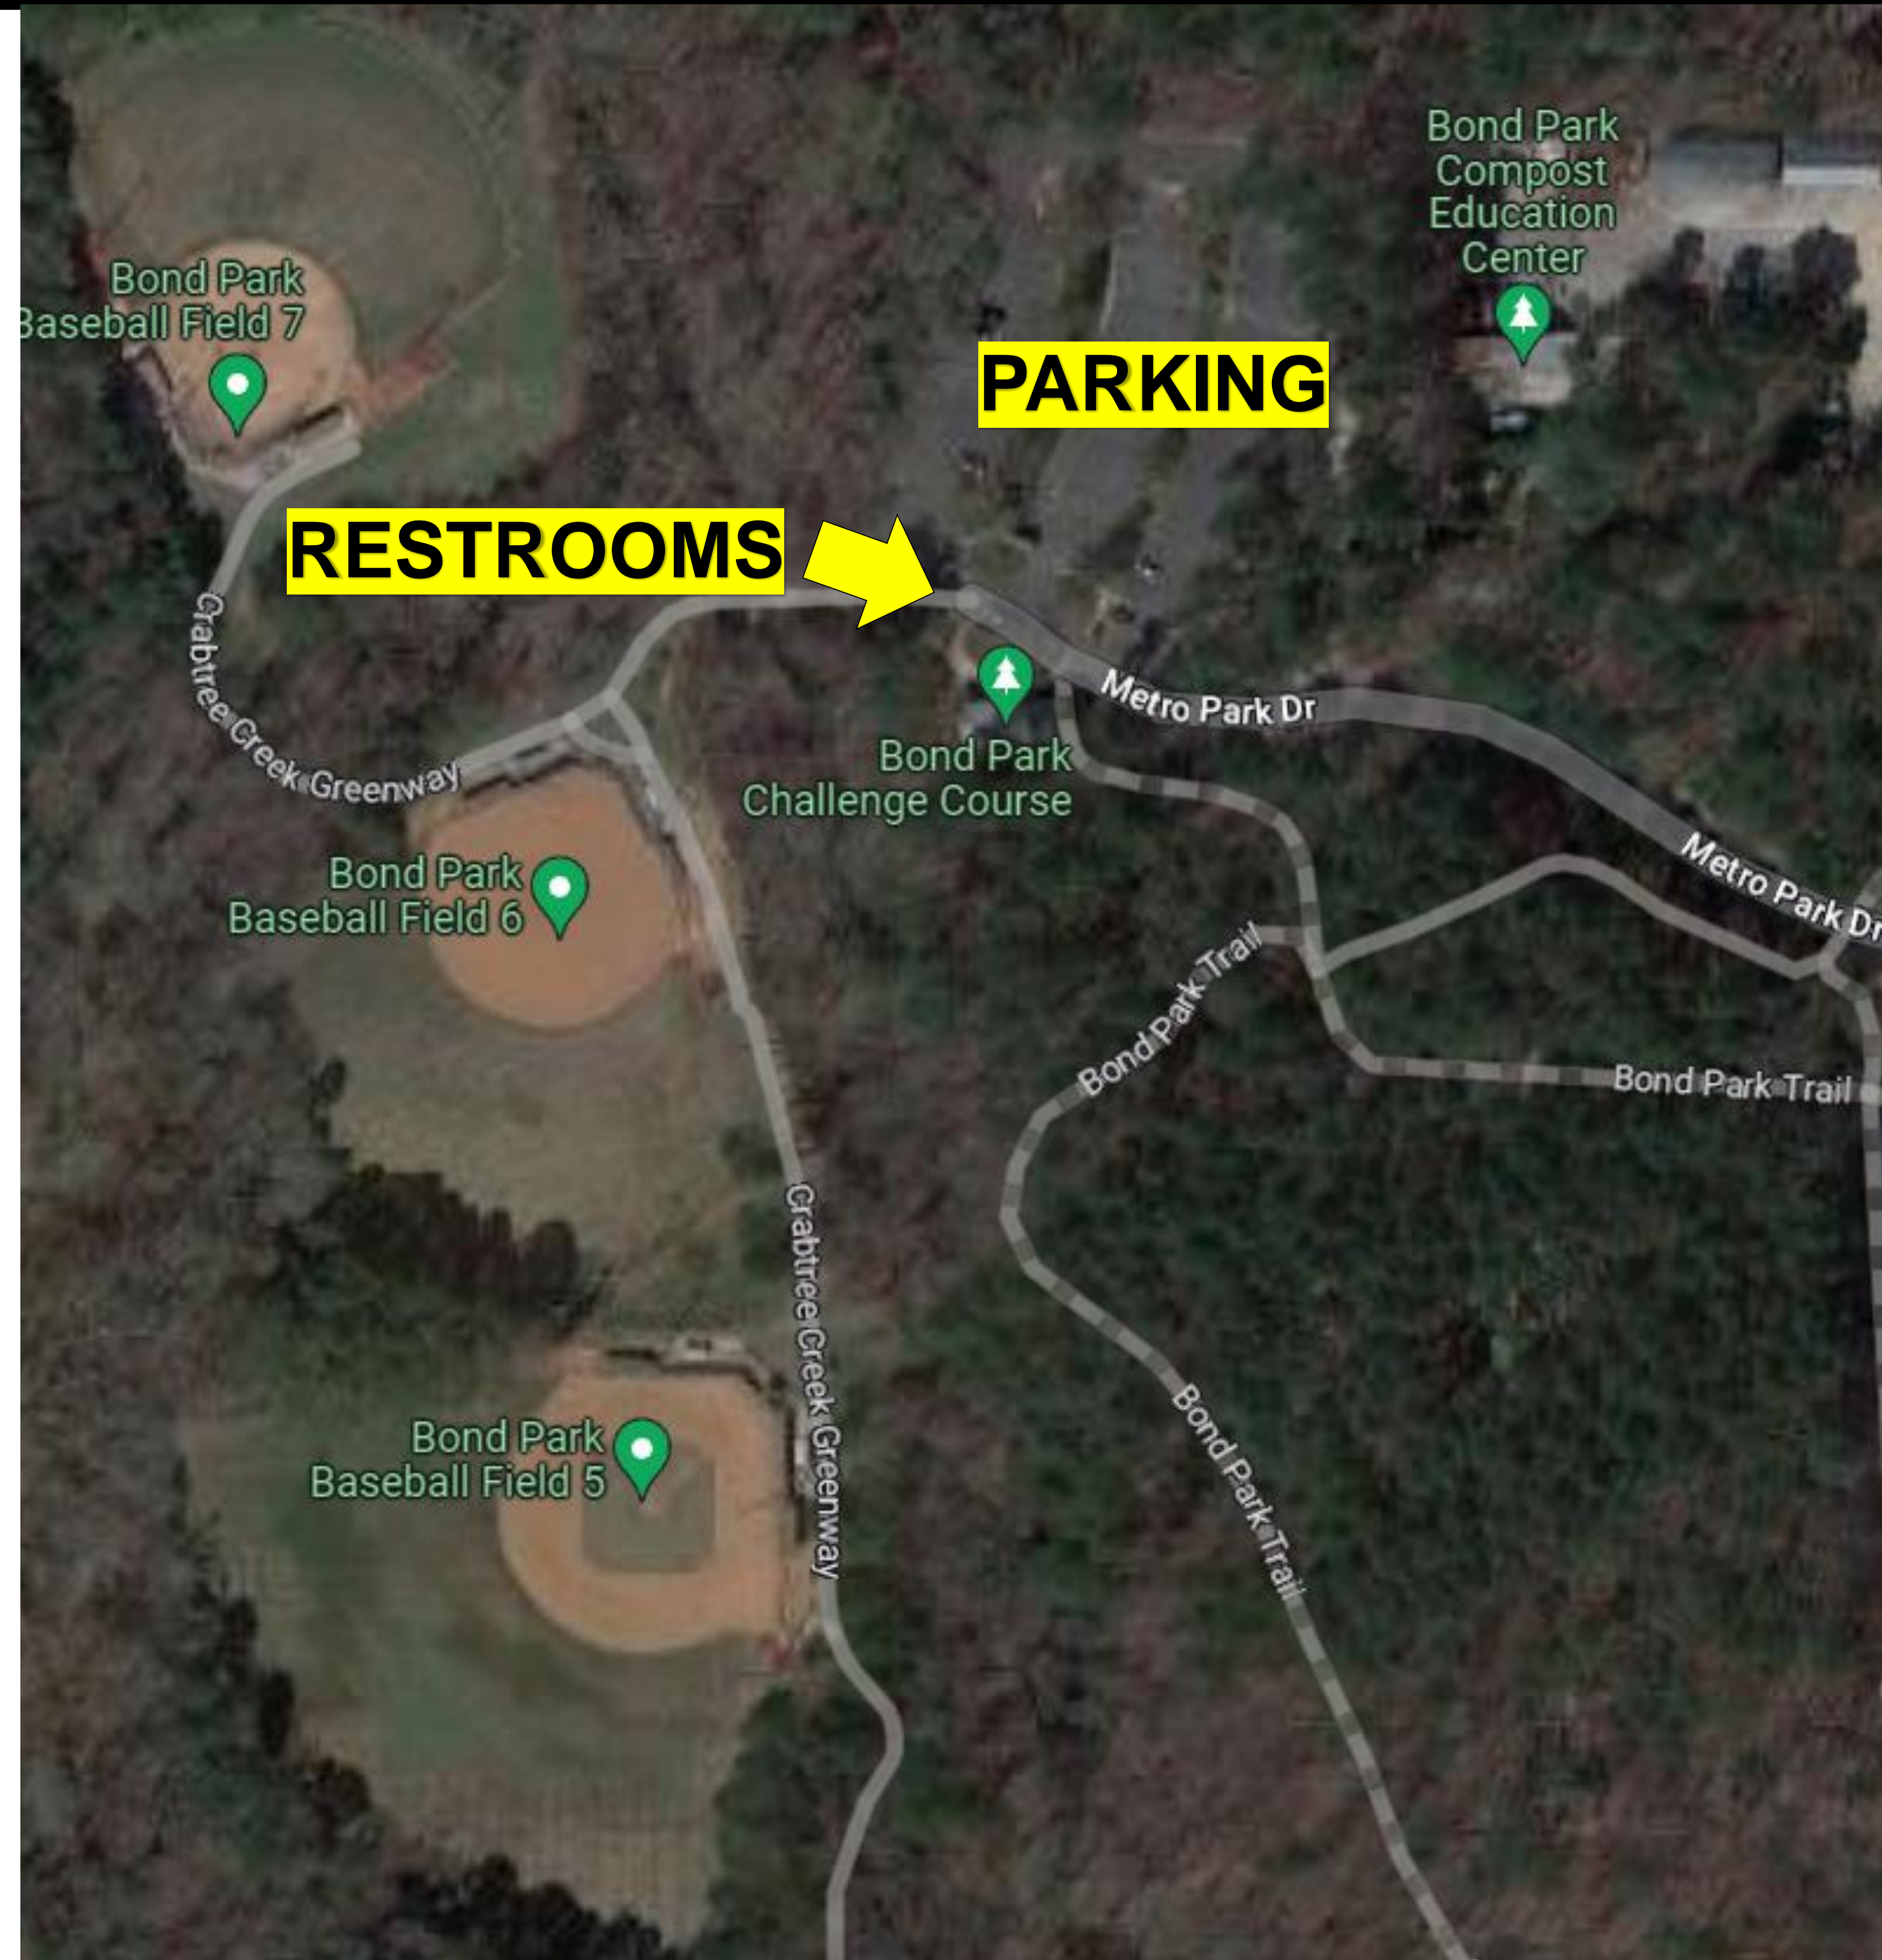

Fred G. Bond Metro Park Fields #5-7

801 High House Rd, Cary, NC 27513