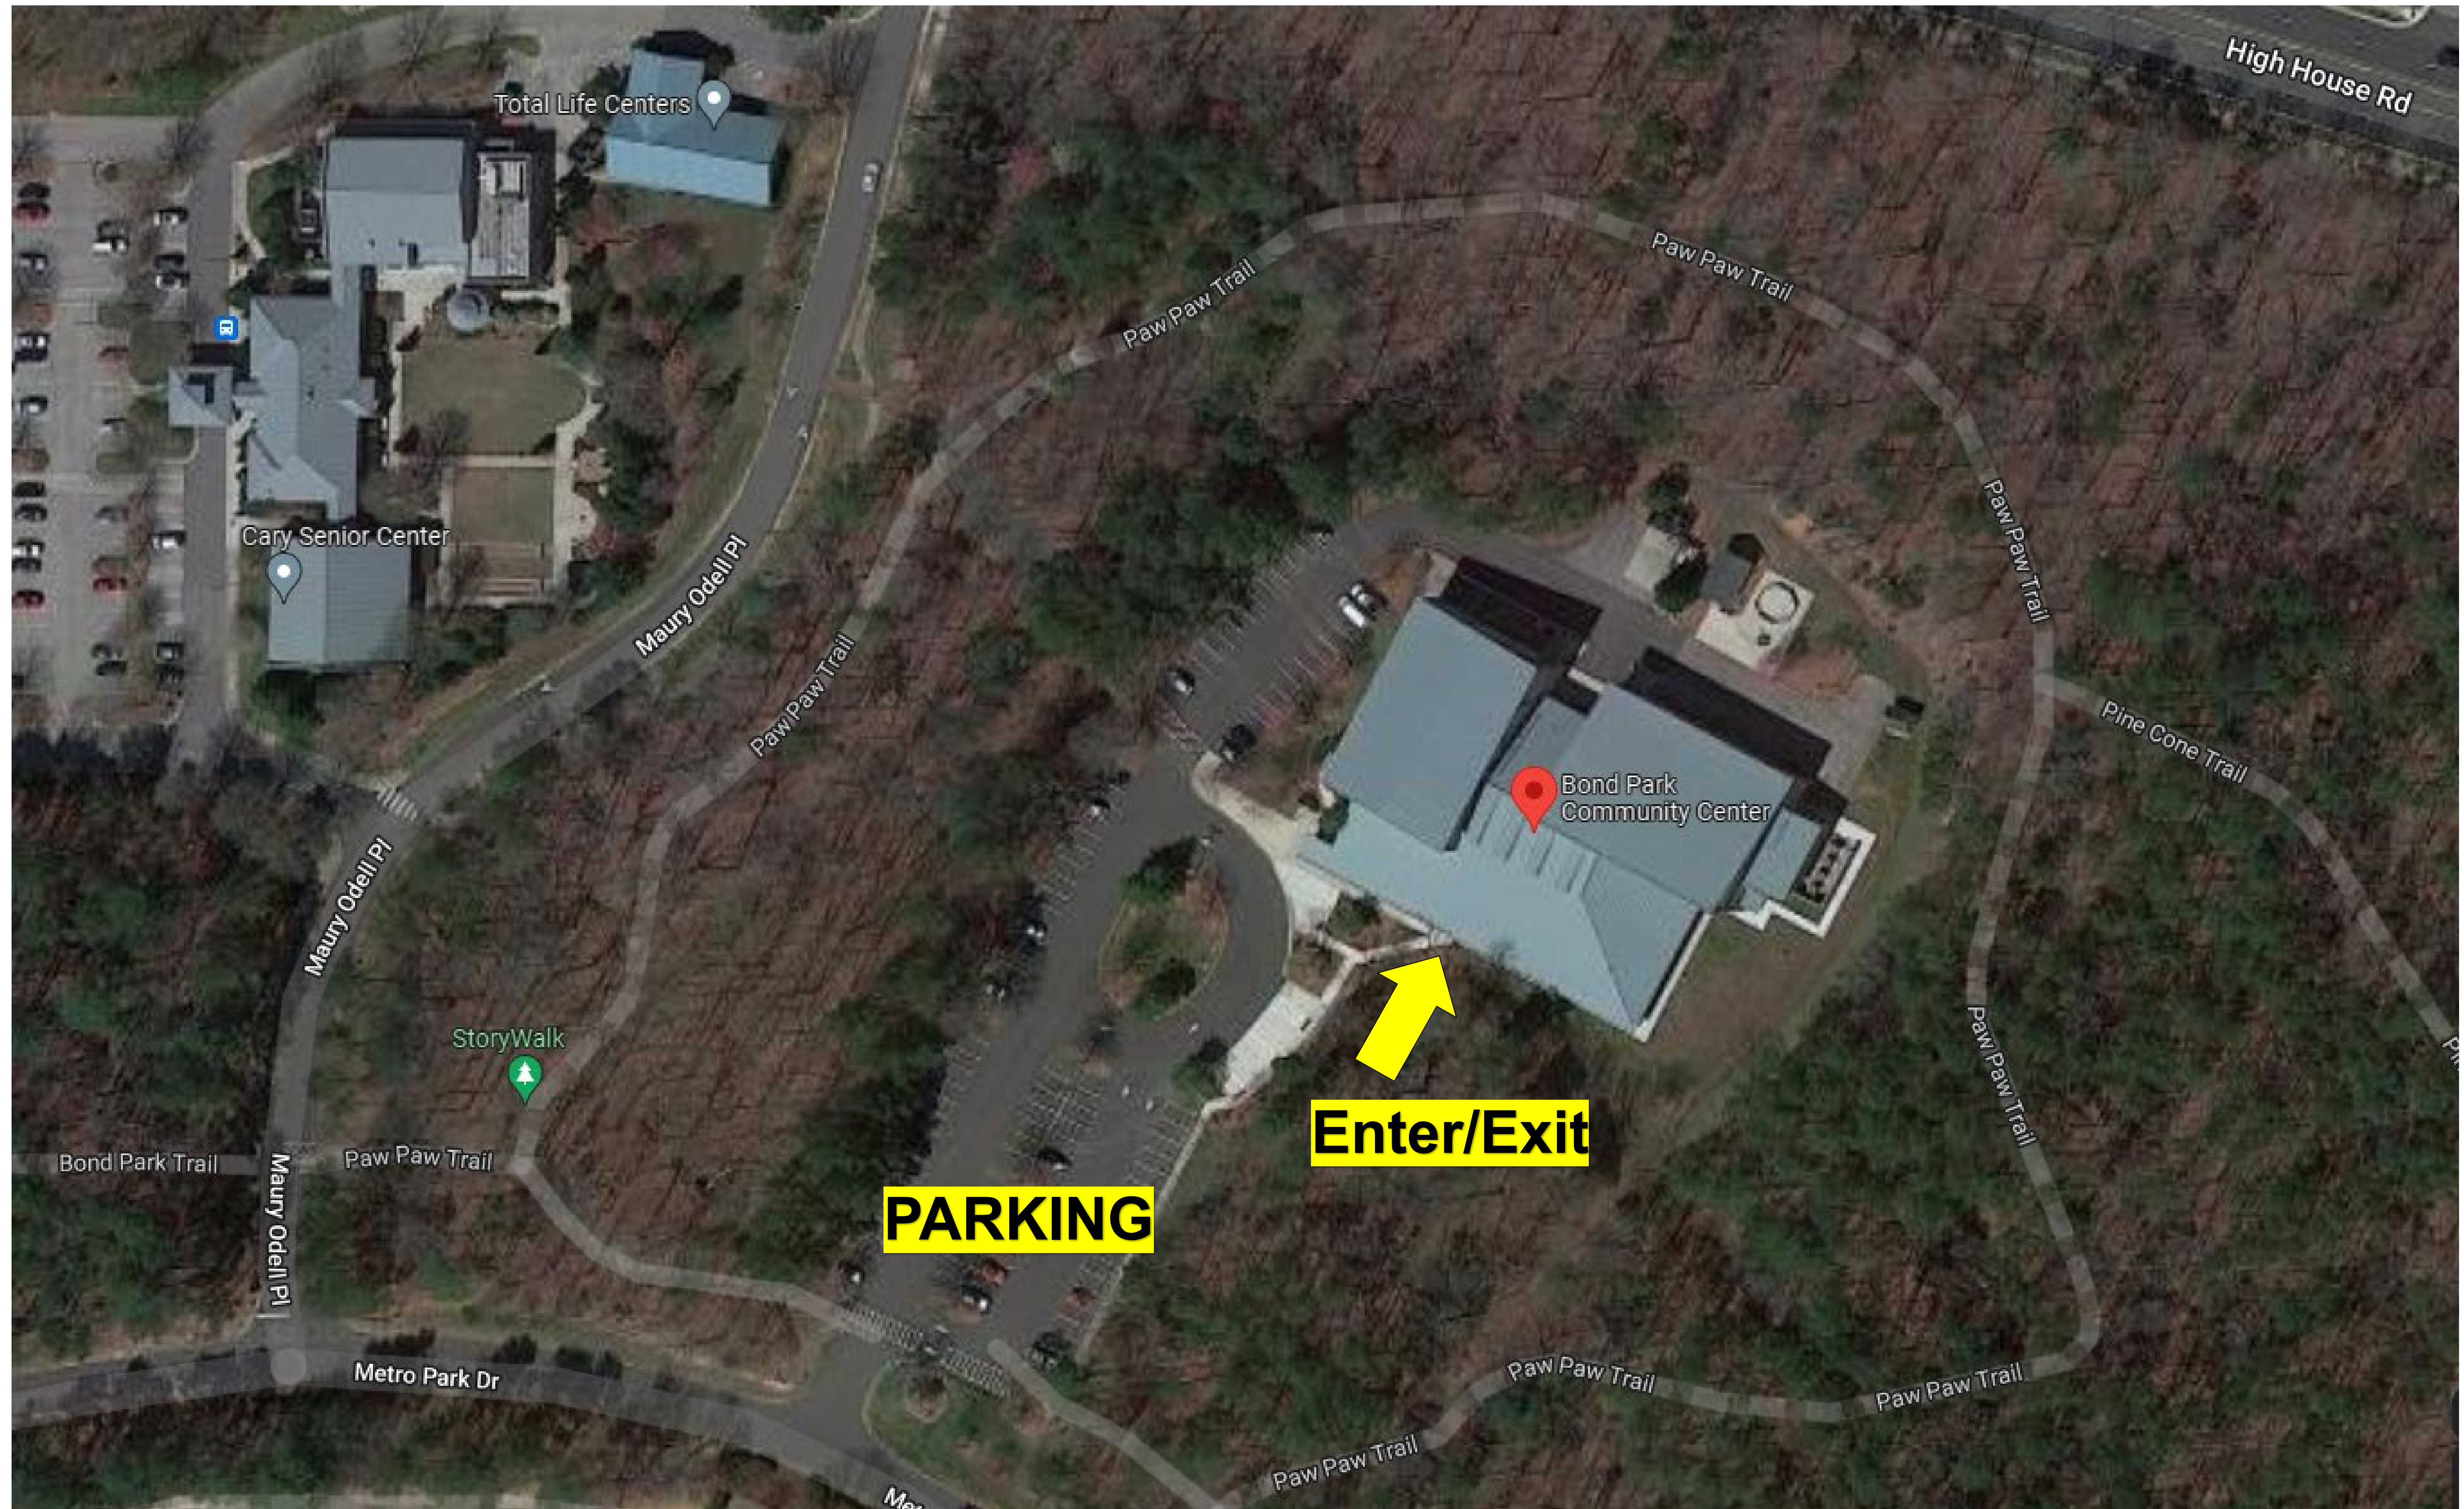

WEST ZONE GYMS

TOWN of CARY
SPORTS

Alston Ridge Middle

7833 Fussell Ave, Cary, NC 27519

Bond Park Community Center

150 Metro Park Dr, Cary, NC 27513

Davis Drive Middle

2101 Davis Dr, Cary, NC 27519