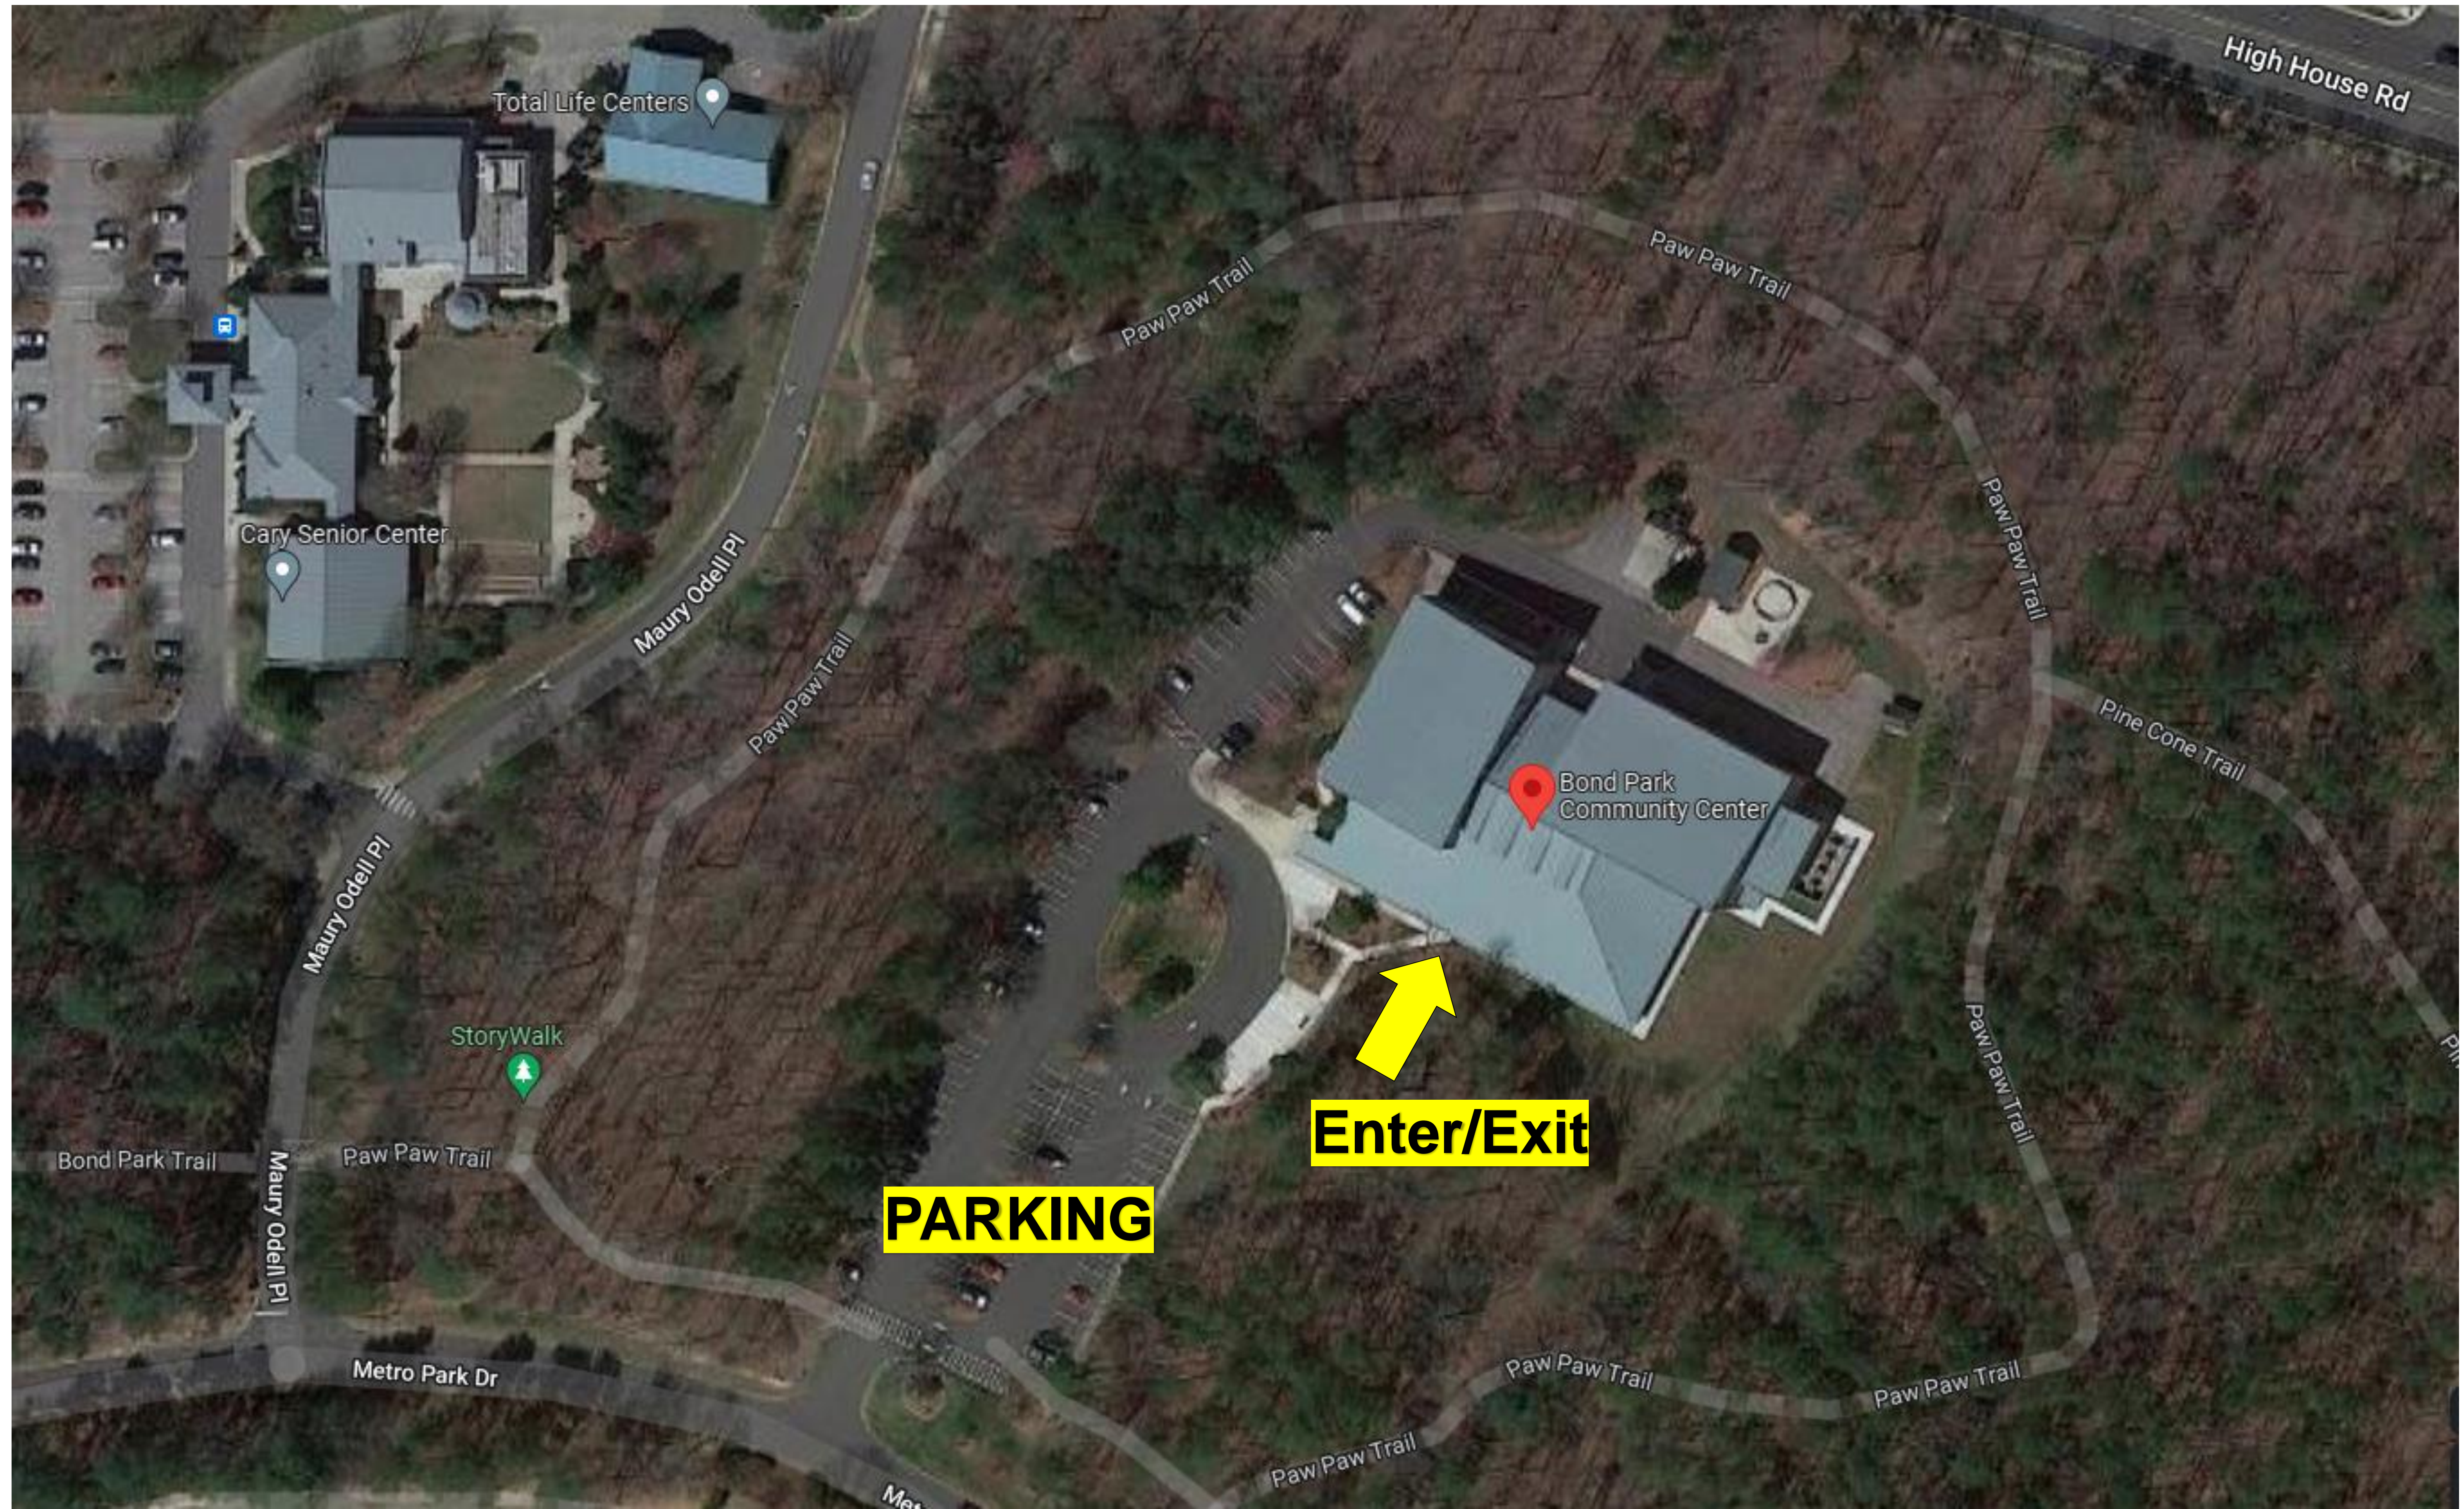

WEST ZONE GYMS

TOWN of CARY
SPORTS

Alston Ridge Middle

7833 Fussell Ave, Cary, NC 27519

Bond Park Community Center

150 Metro Park Dr, Cary, NC 27513

Davis Drive Middle

2101 Davis Dr, Cary, NC 27519