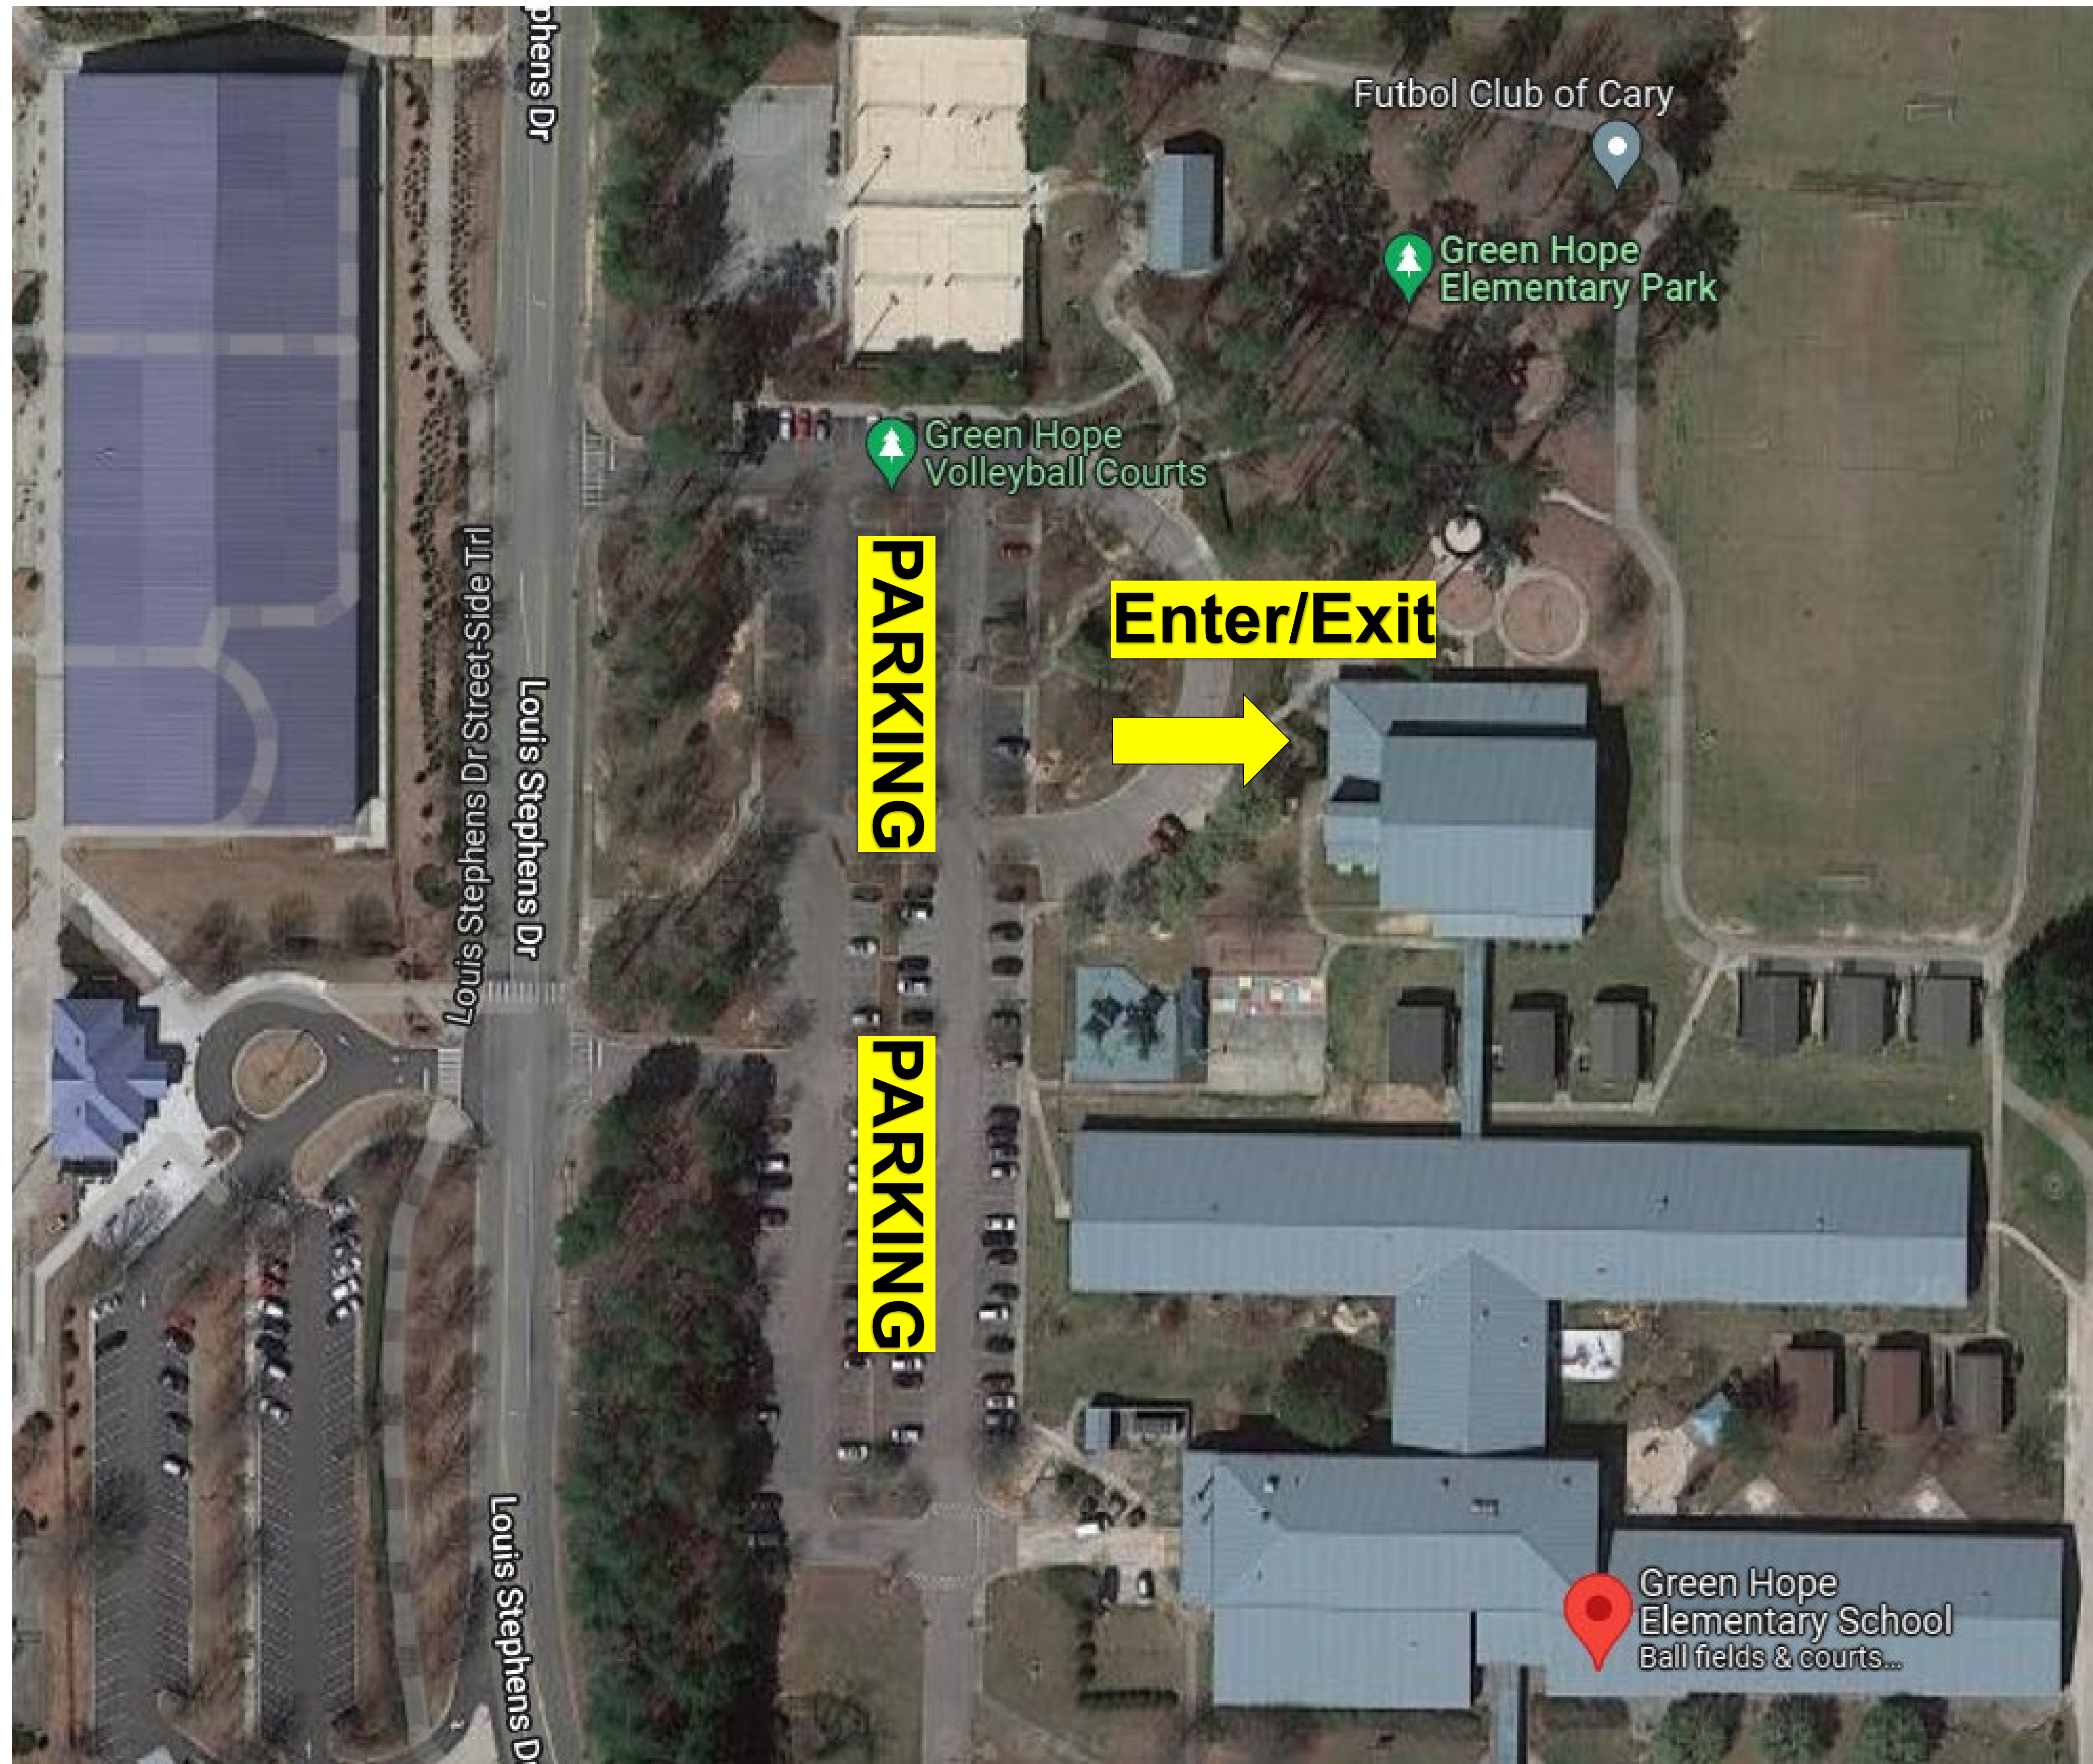

Green Hope Elementary

2700 Louis Stephens Dr, Cary, NC 27519