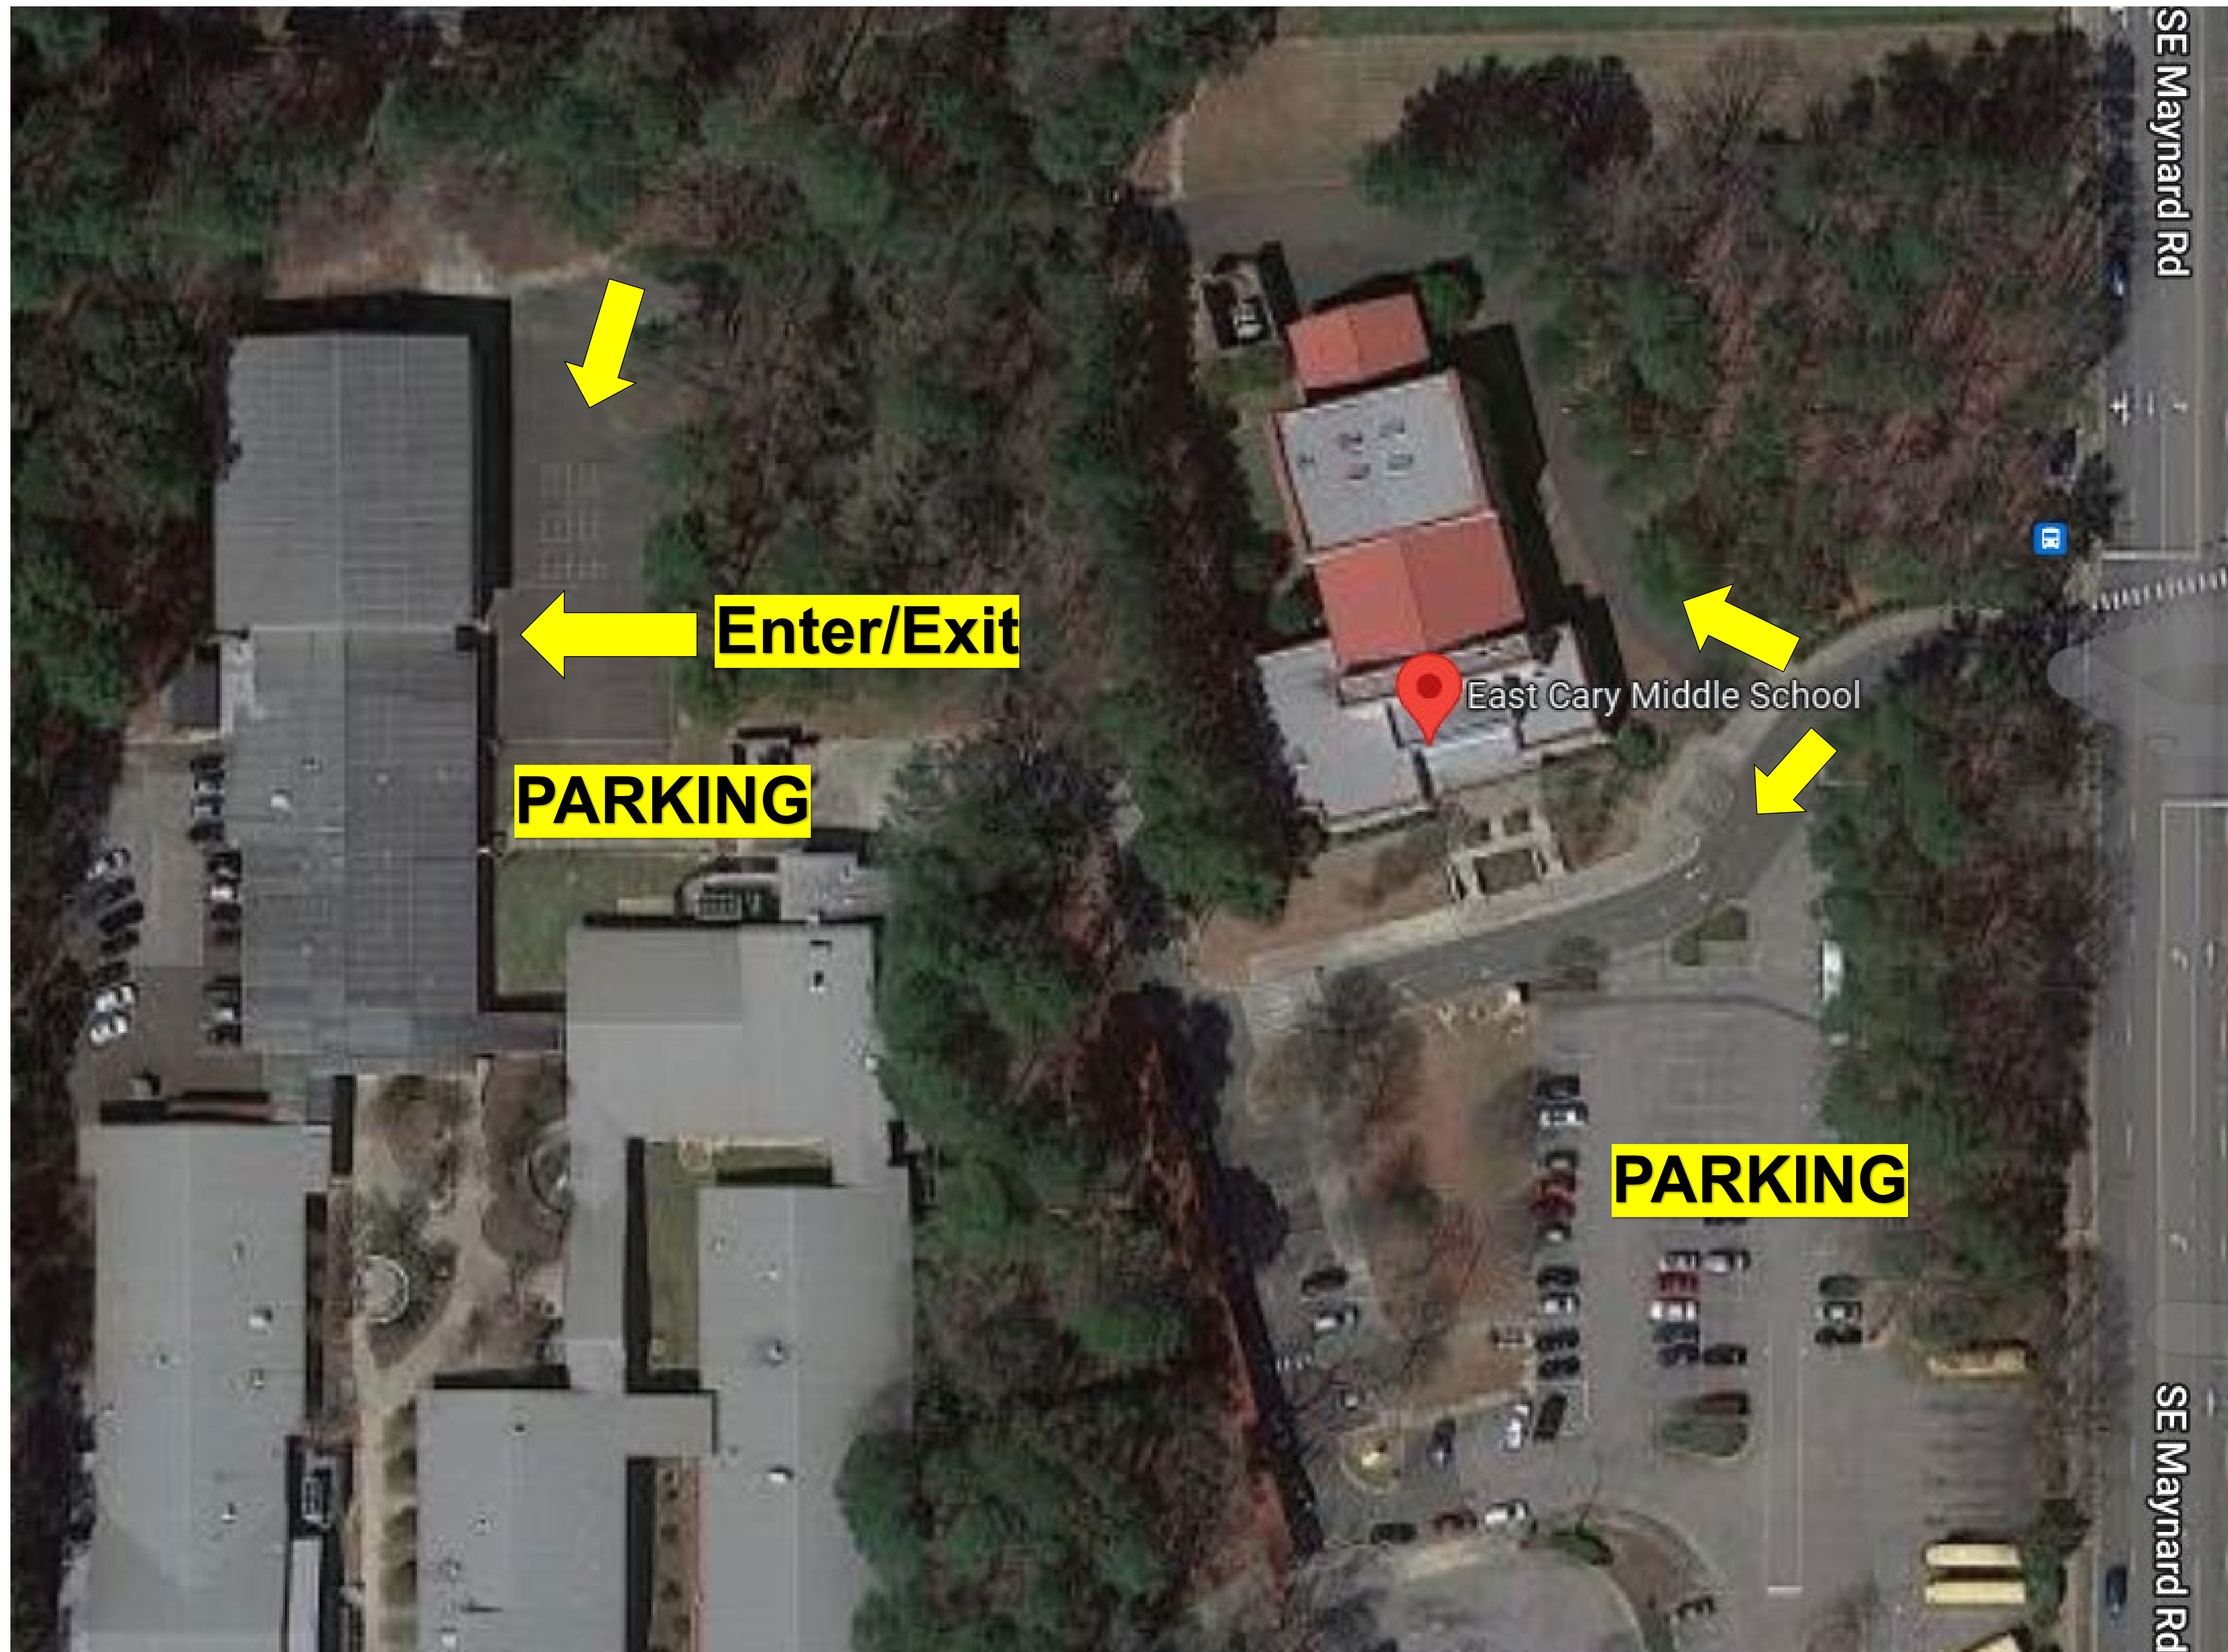

East Cary Middle

1111 SE Maynard Rd, Cary, NC 27511