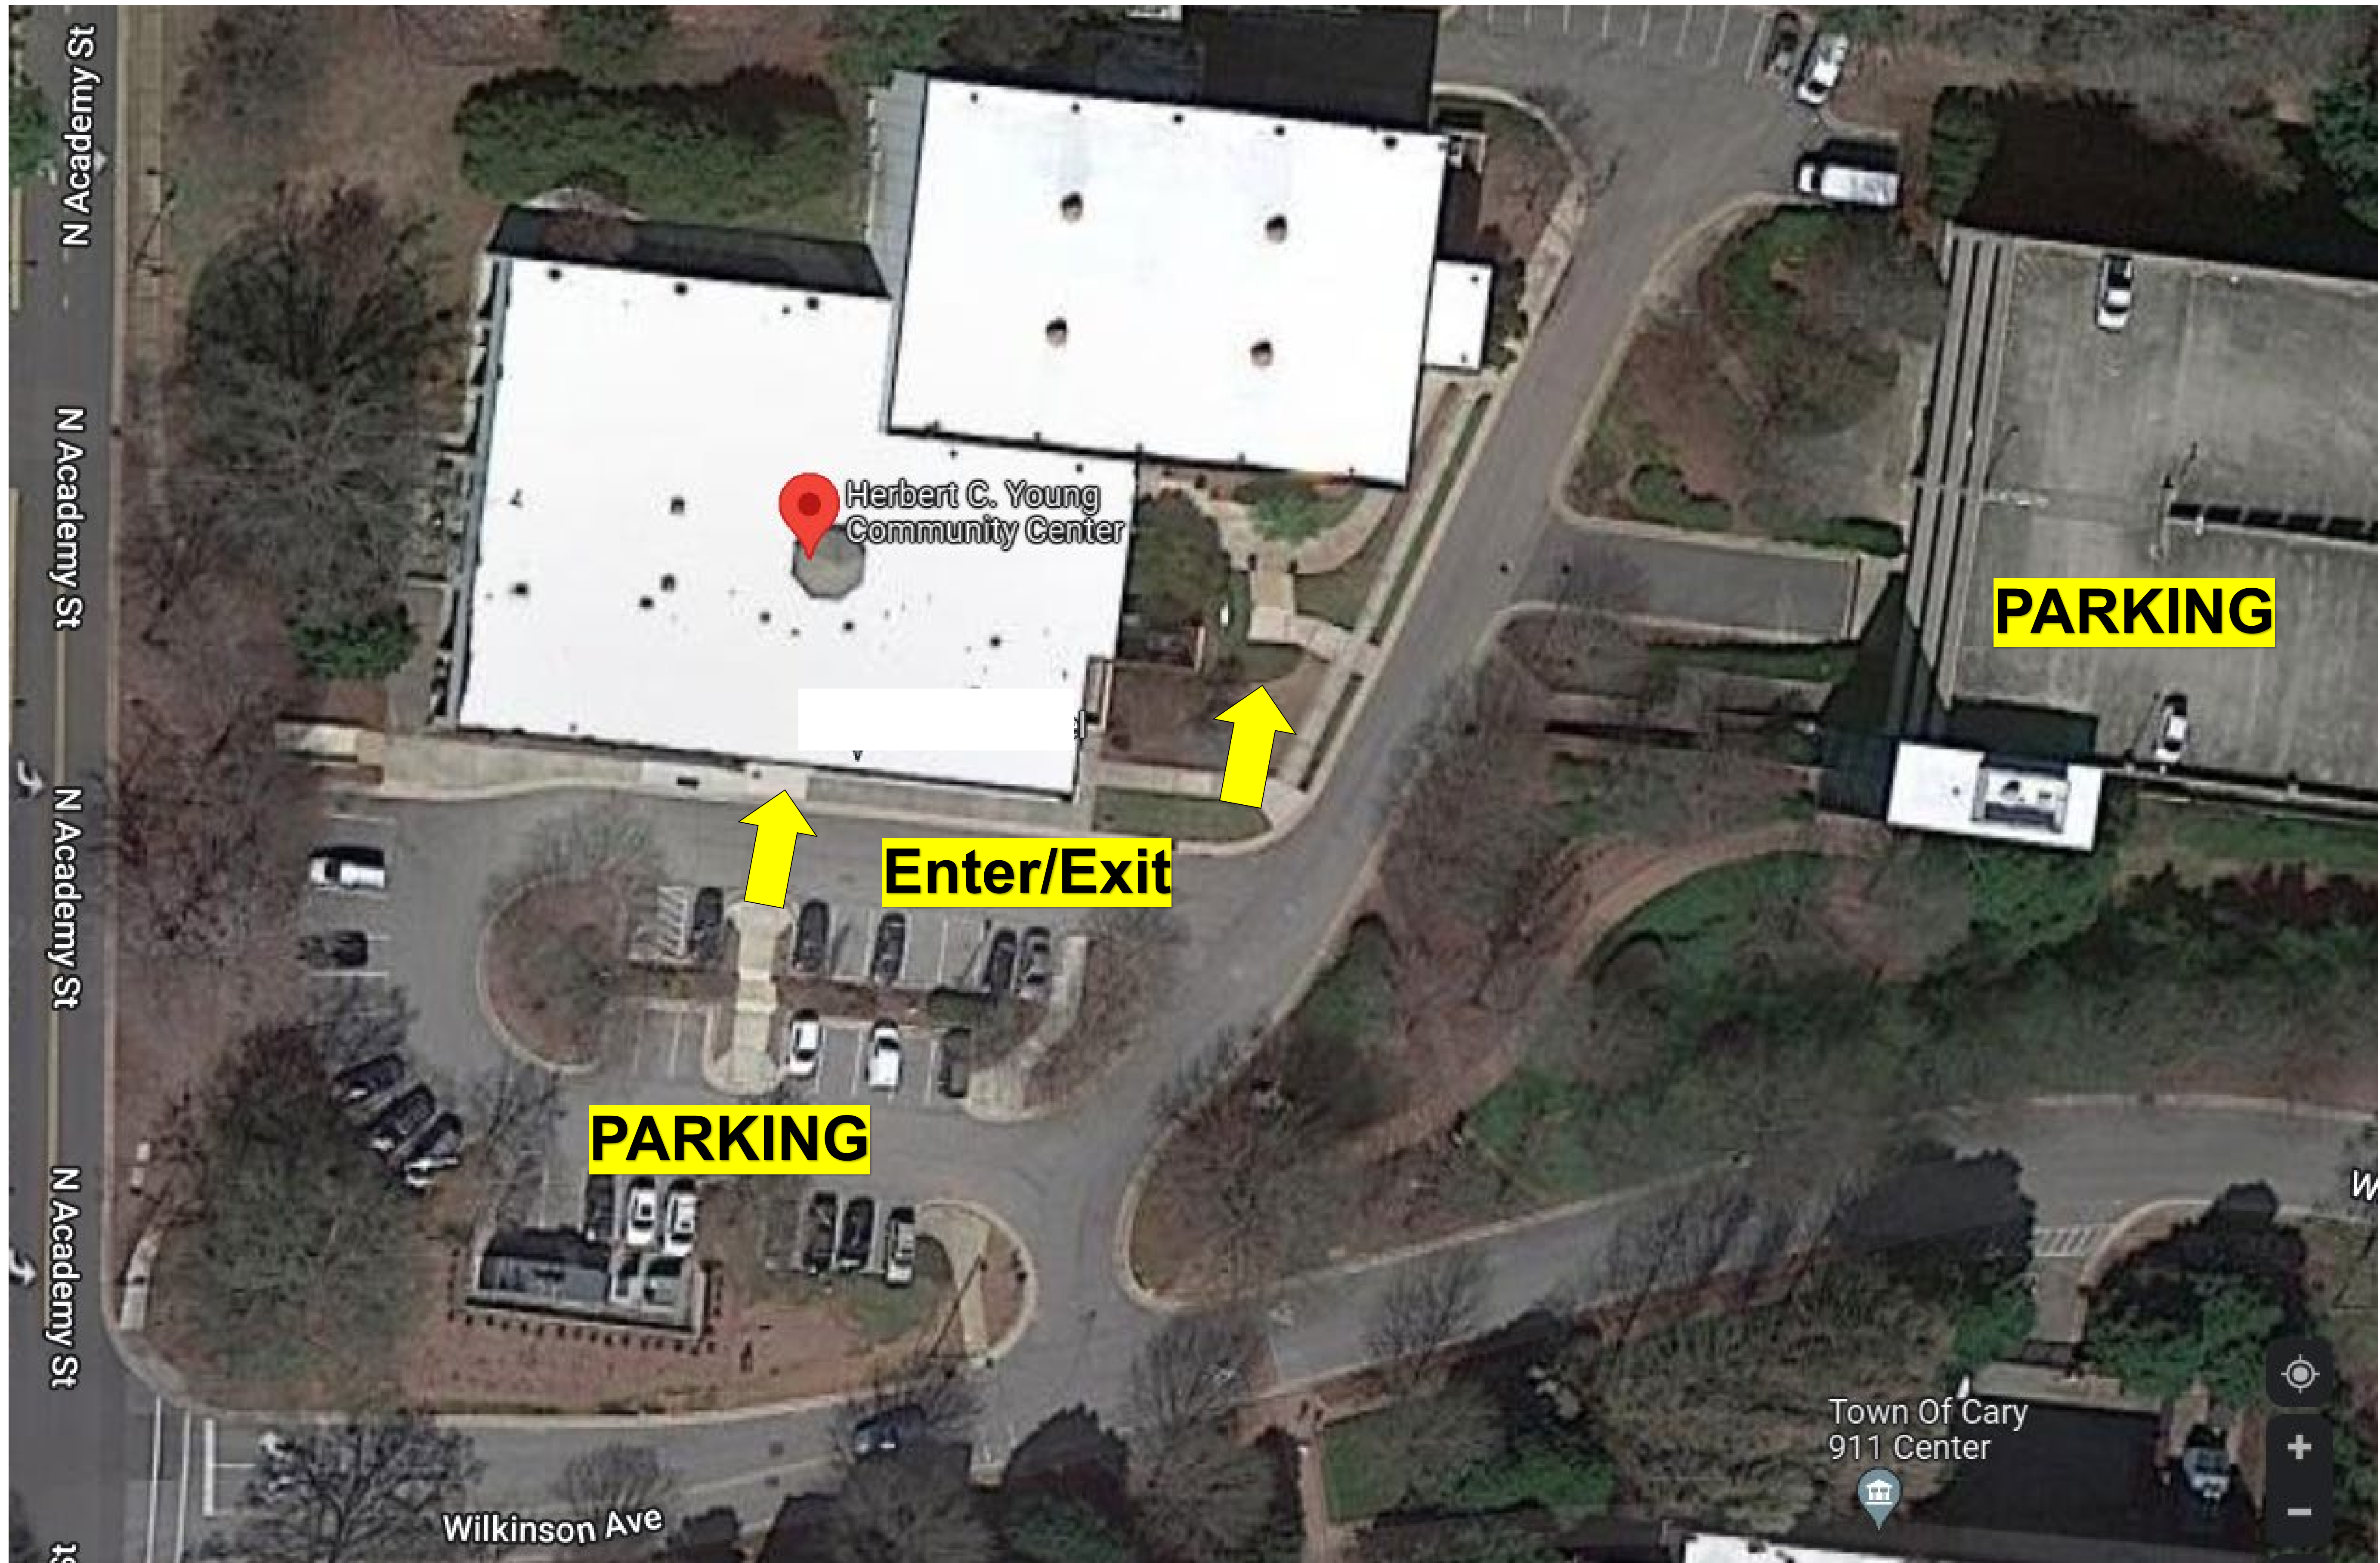

Herbert C. Young Community Center

101 Wilkinson Ave, Cary, NC 27513