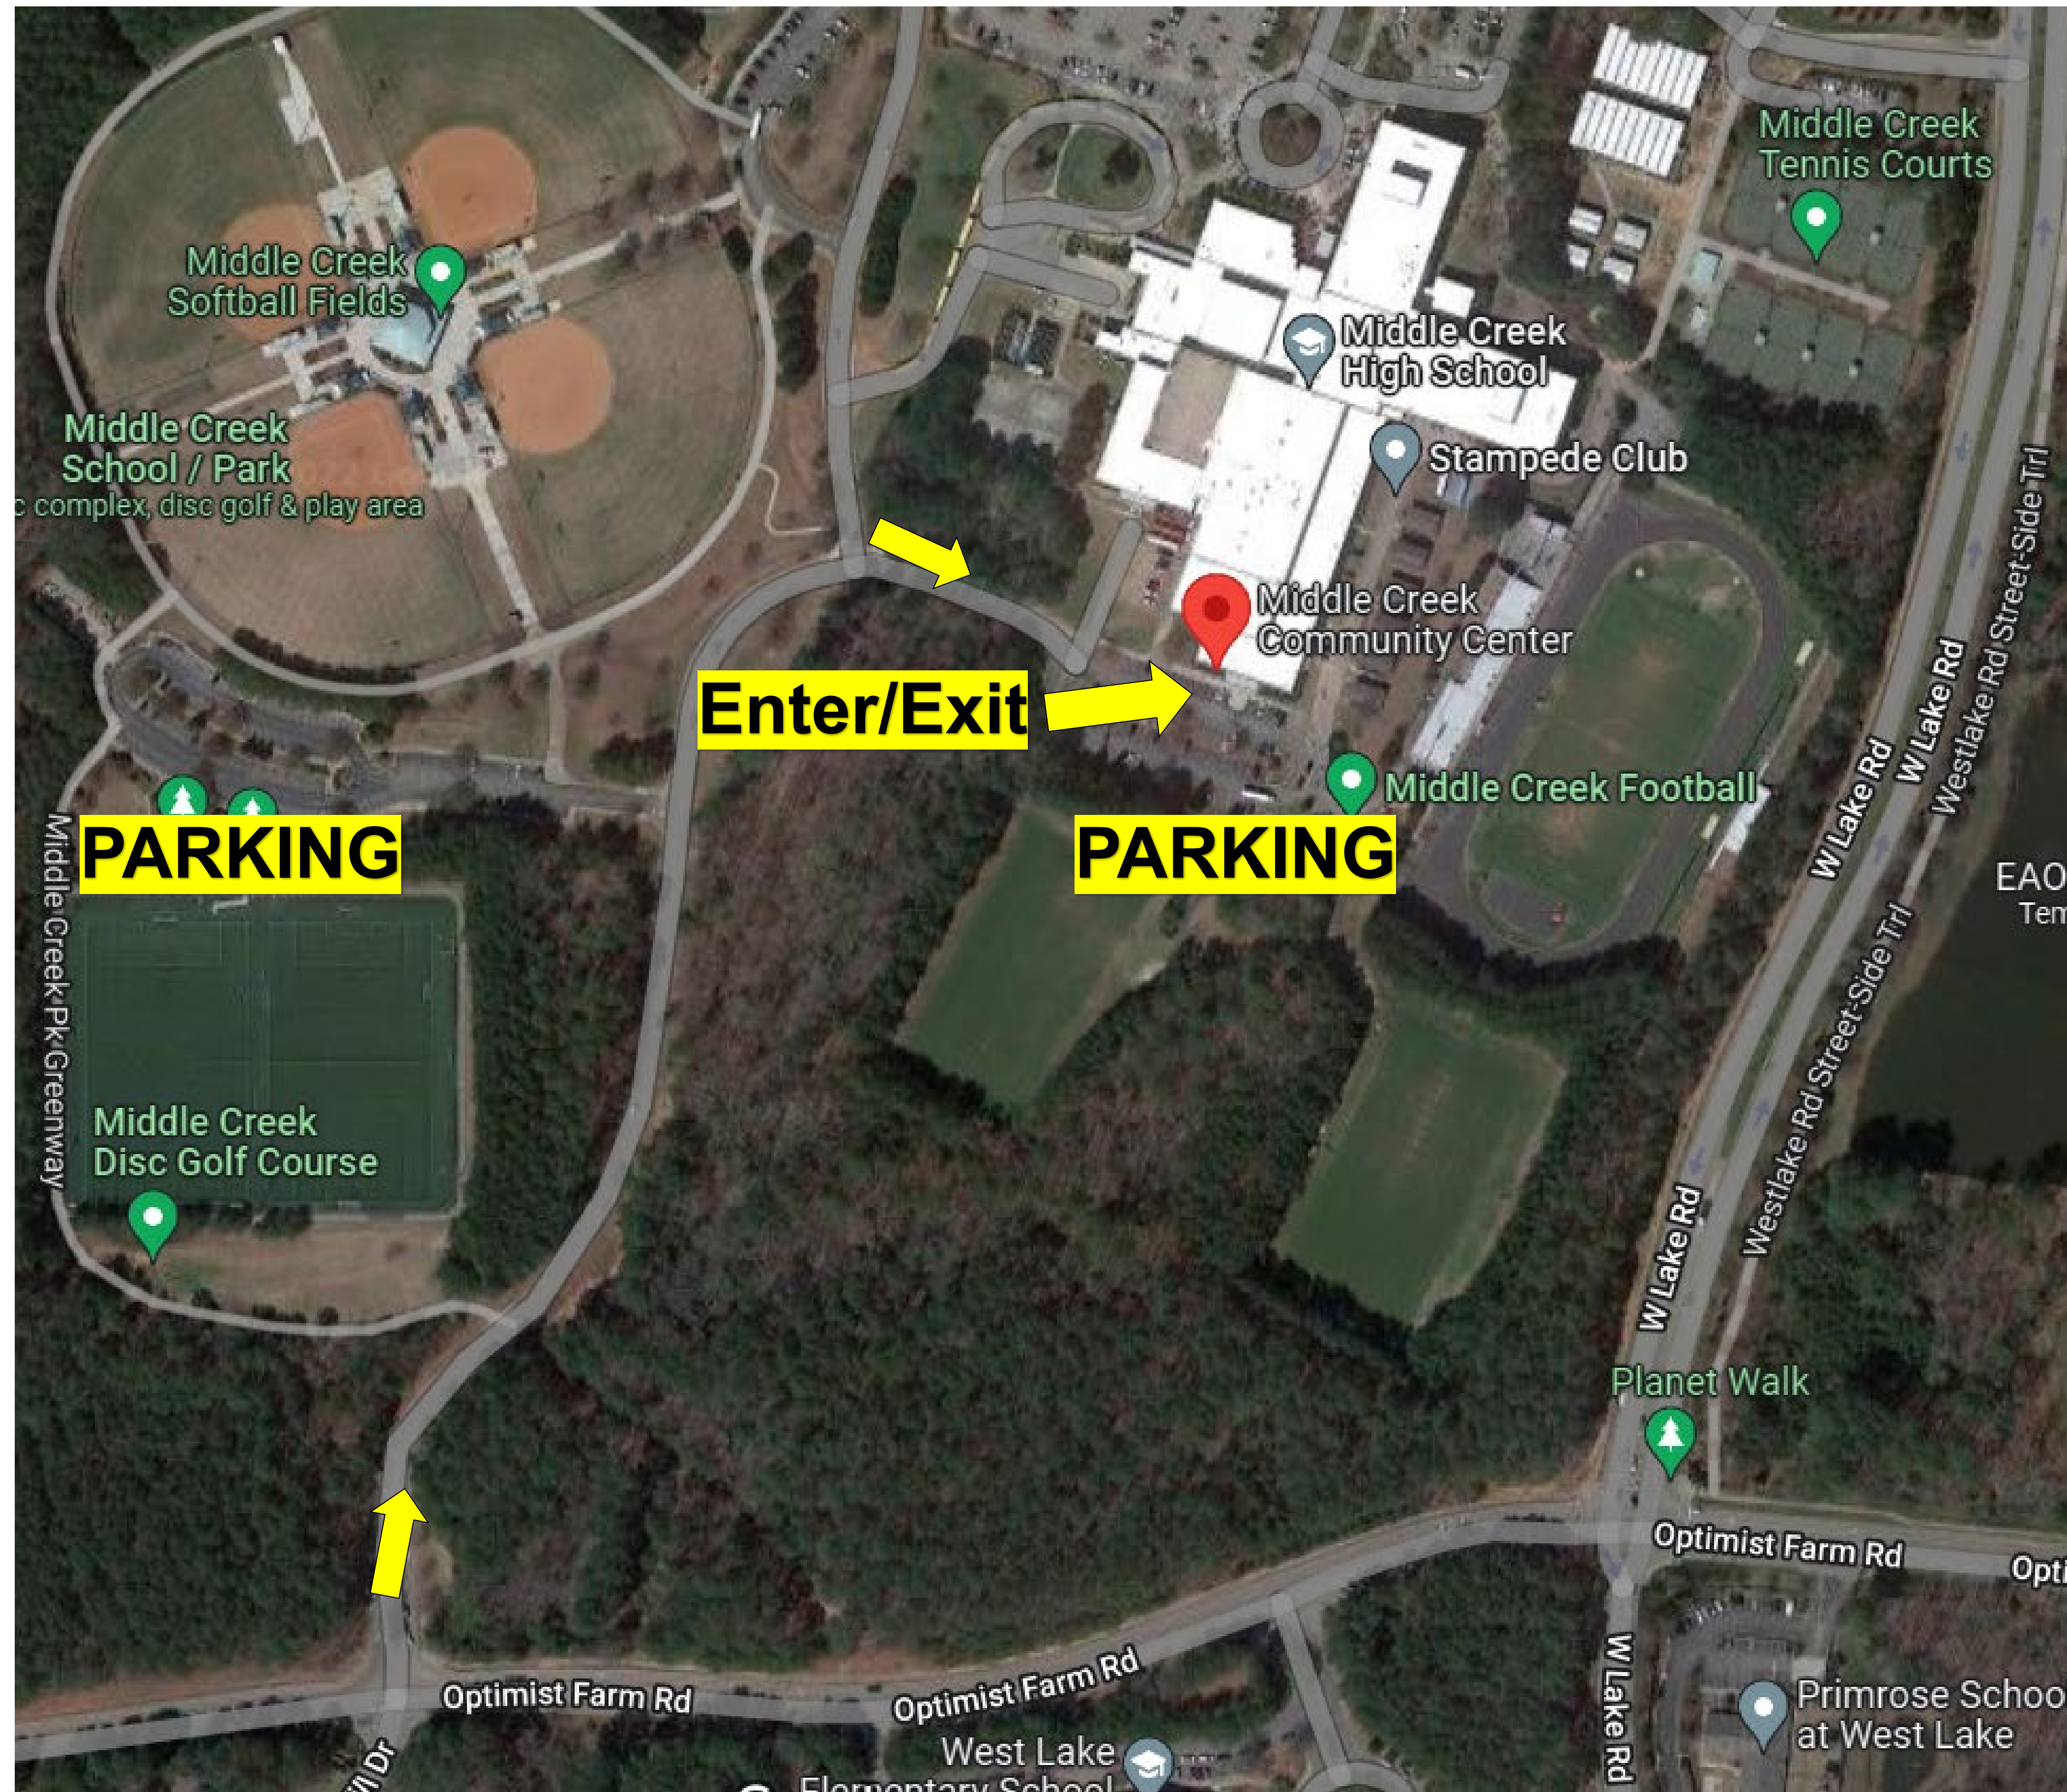

West Cary Middle

1000 Evans Rd, Cary, NC 27513

SOUTH ZONE GYMS

TOWN of CARY
SPORTS

Middle Creek Community Center

125 Middle Creek Park Ave, Apex, NC 27539

West Lake Middle School

4600 W Lake Rd, Apex, NC 27539