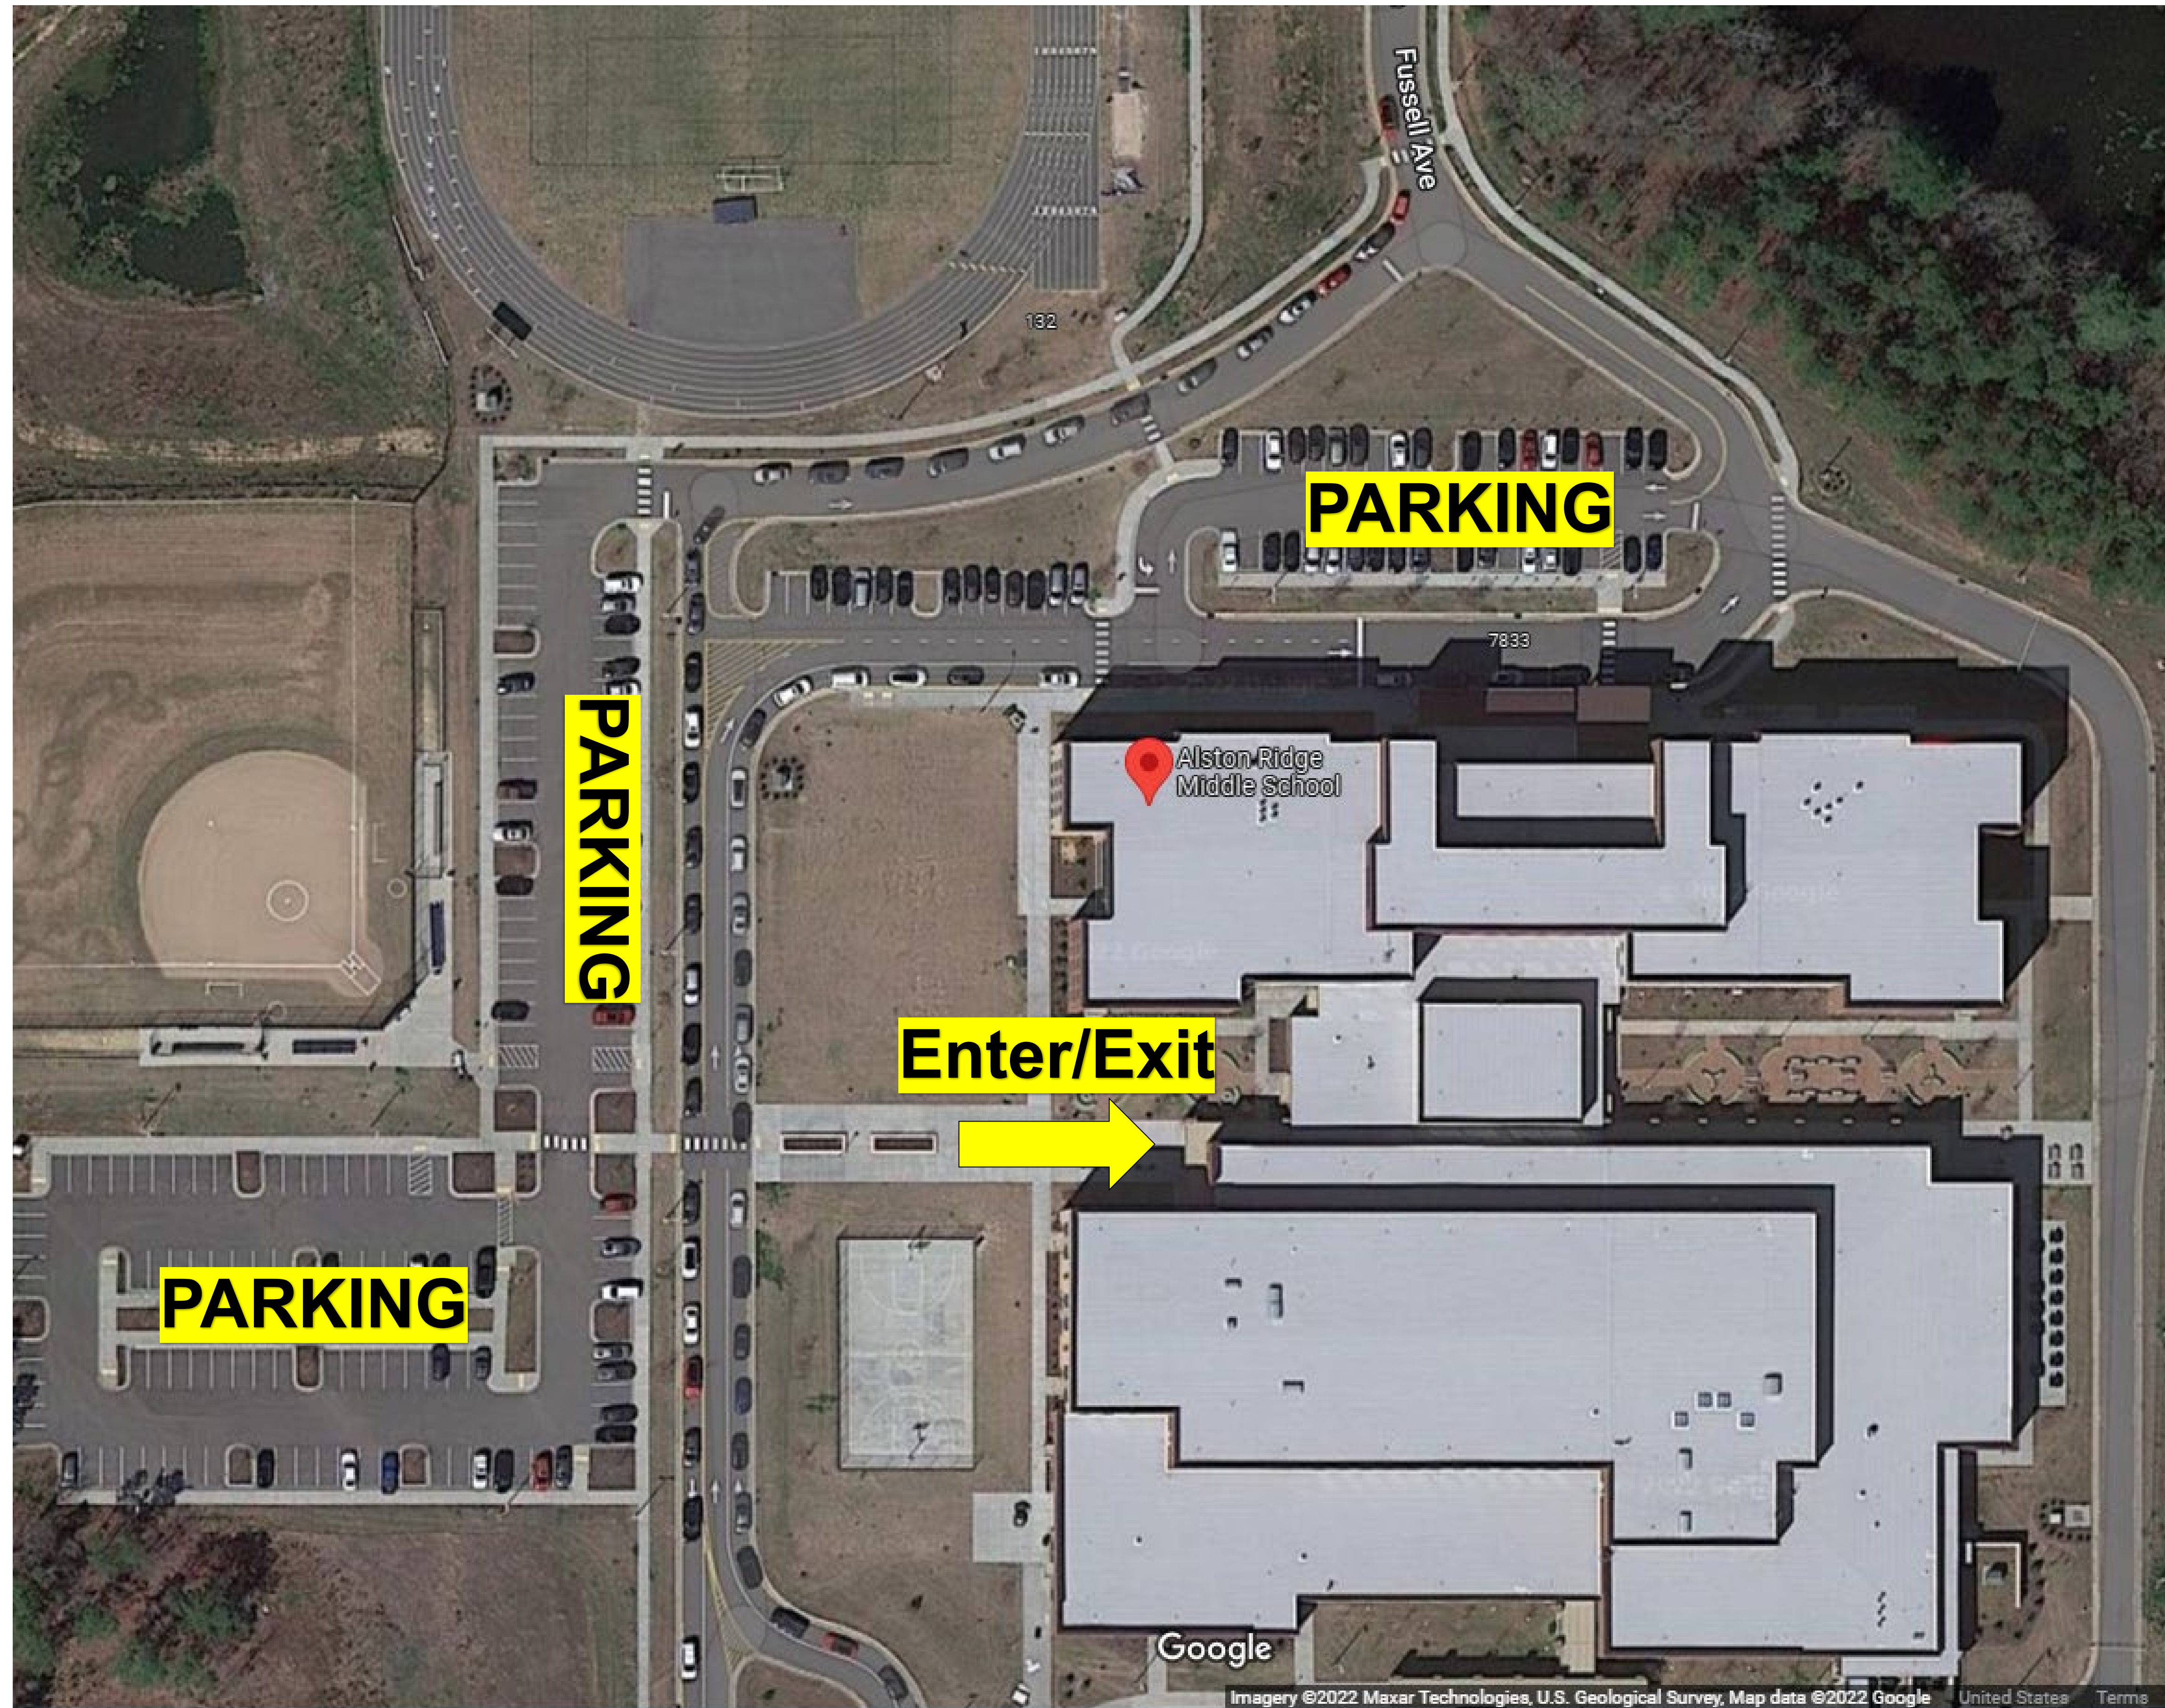

WEST ZONE GYMS

TOWN of CARY
SPORTS

Alston Ridge Middle

7833 Fussell Ave, Cary, NC 27519

Bond Park Community Center

150 Metro Park Dr, Cary, NC 27513

Davis Drive Middle

2101 Davis Dr, Cary, NC 27519