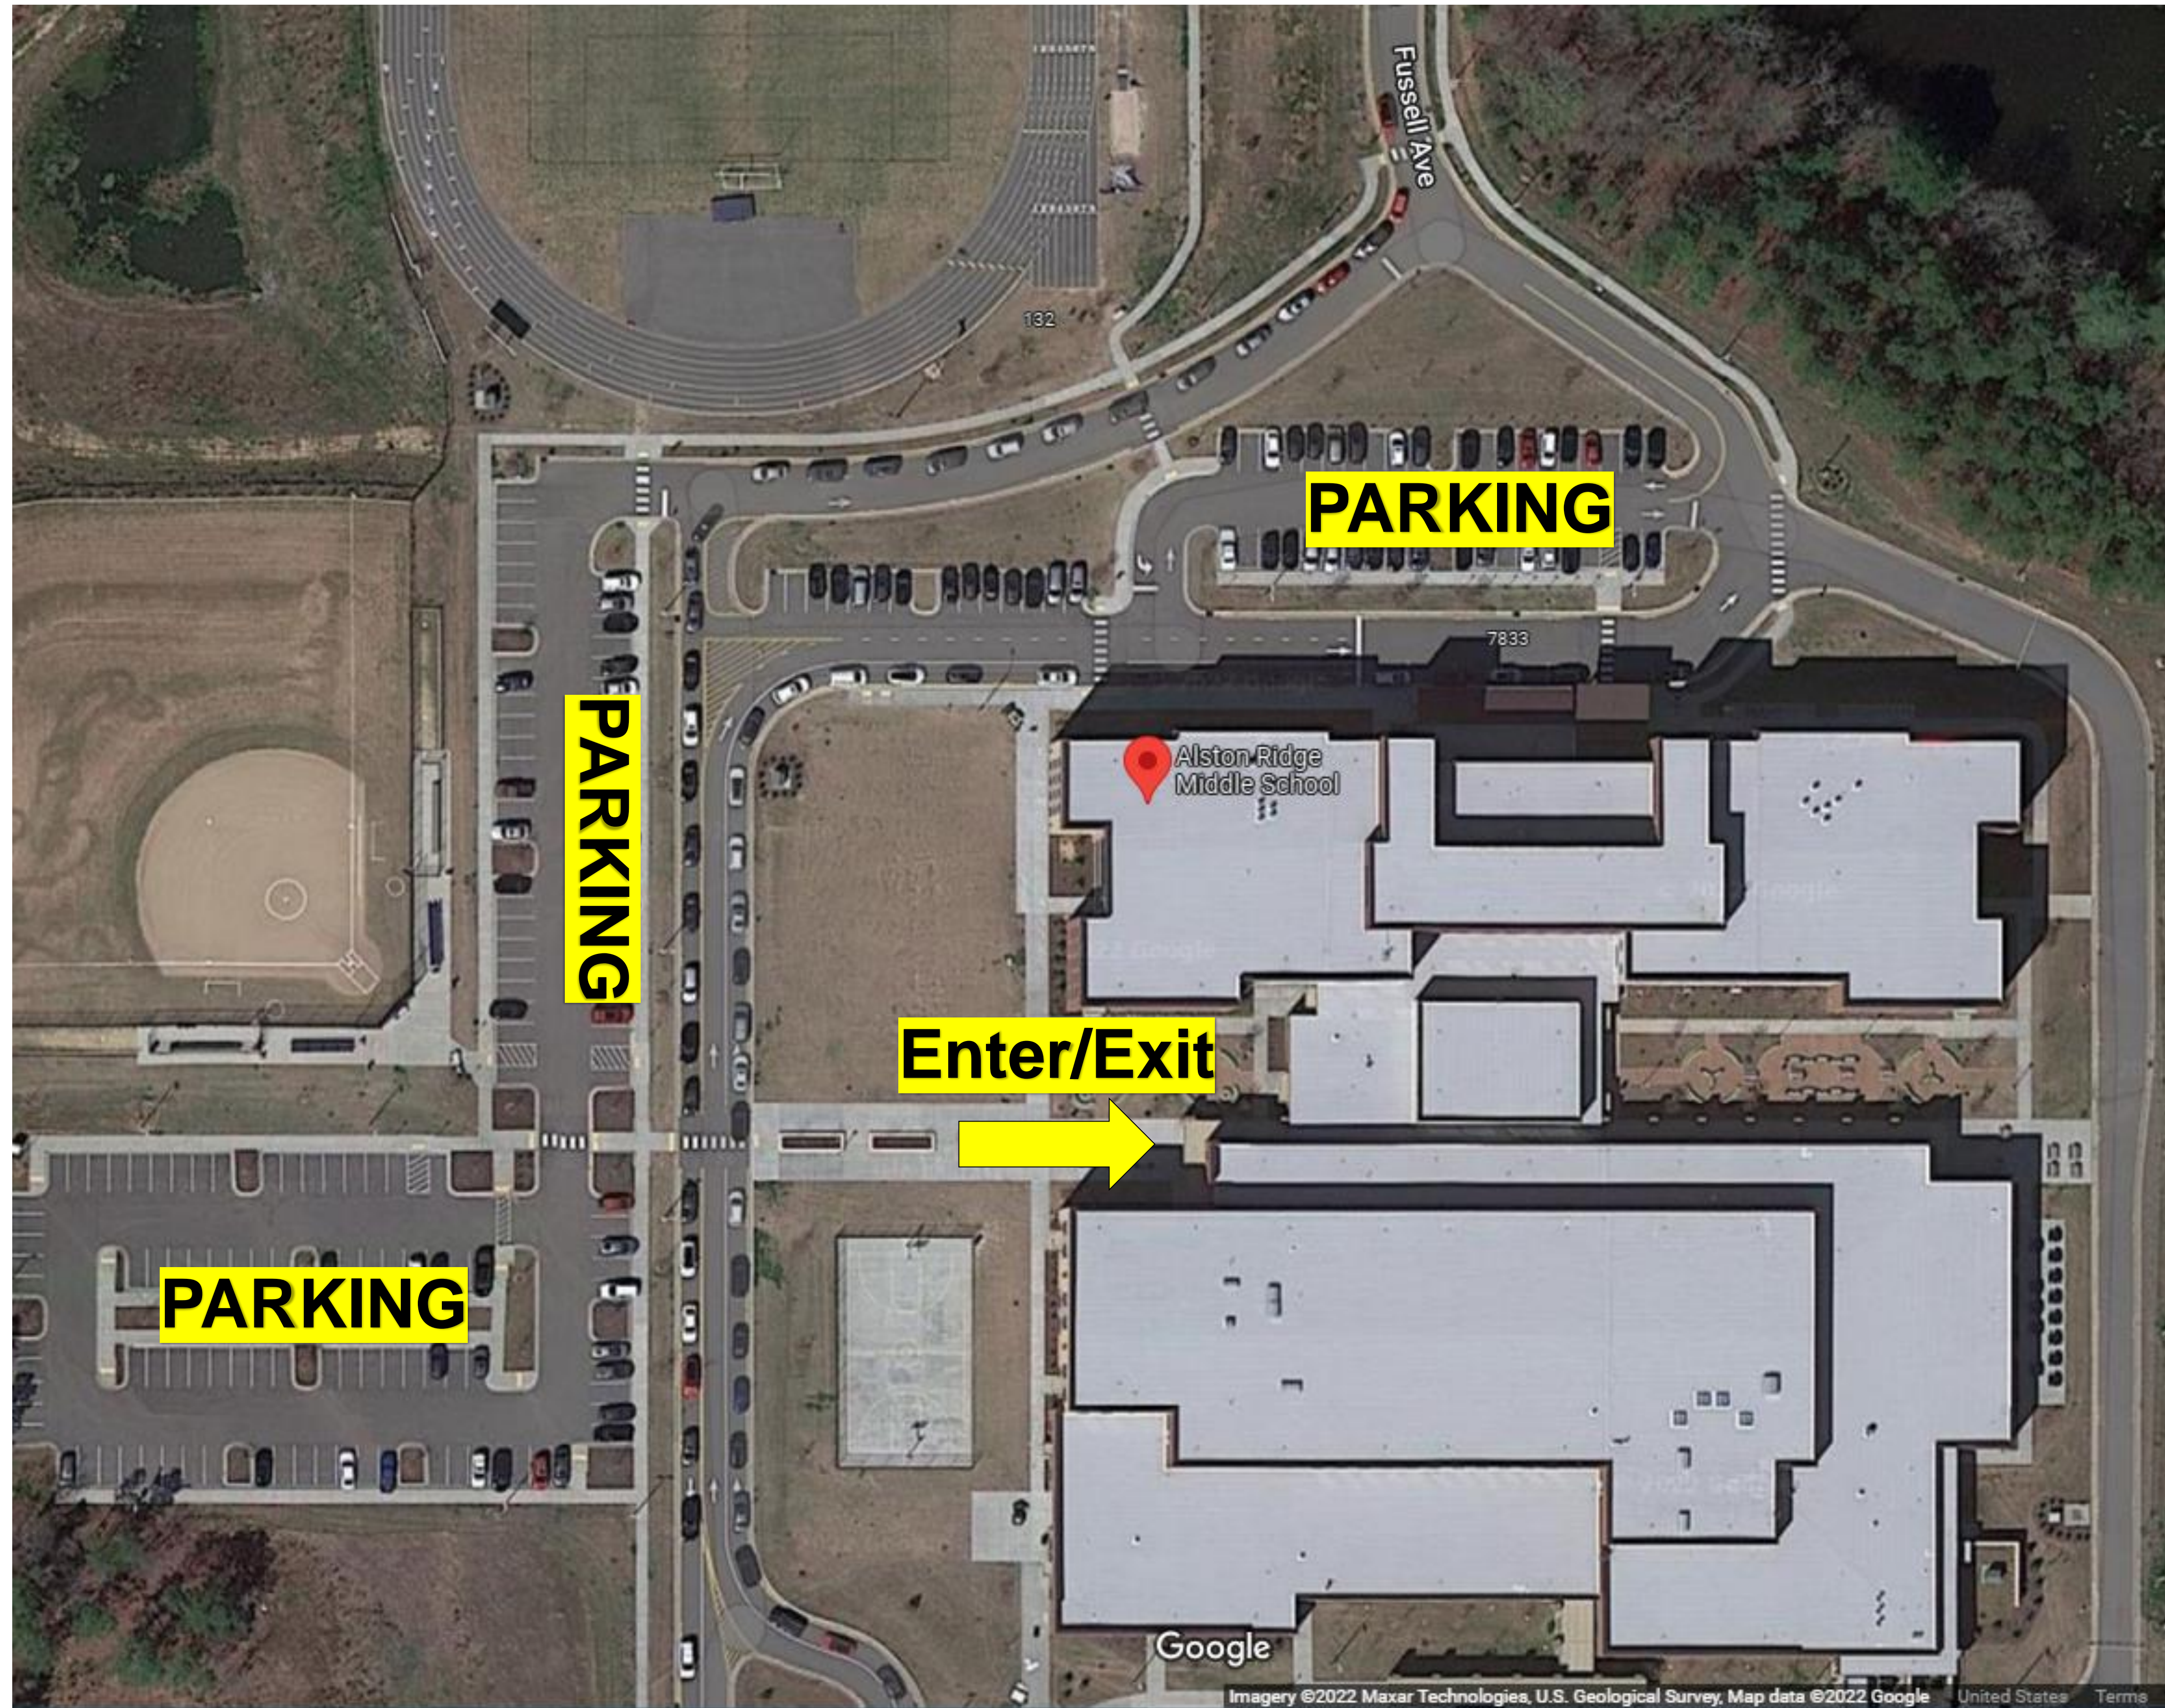

WEST ZONE GYMS

TOWN of CARY
SPORTS

Alston Ridge Middle

7833 Fussell Ave, Cary, NC 27519

Bond Park Community Center

150 Metro Park Dr, Cary, NC 27513

Davis Drive Middle

2101 Davis Dr, Cary, NC 27519