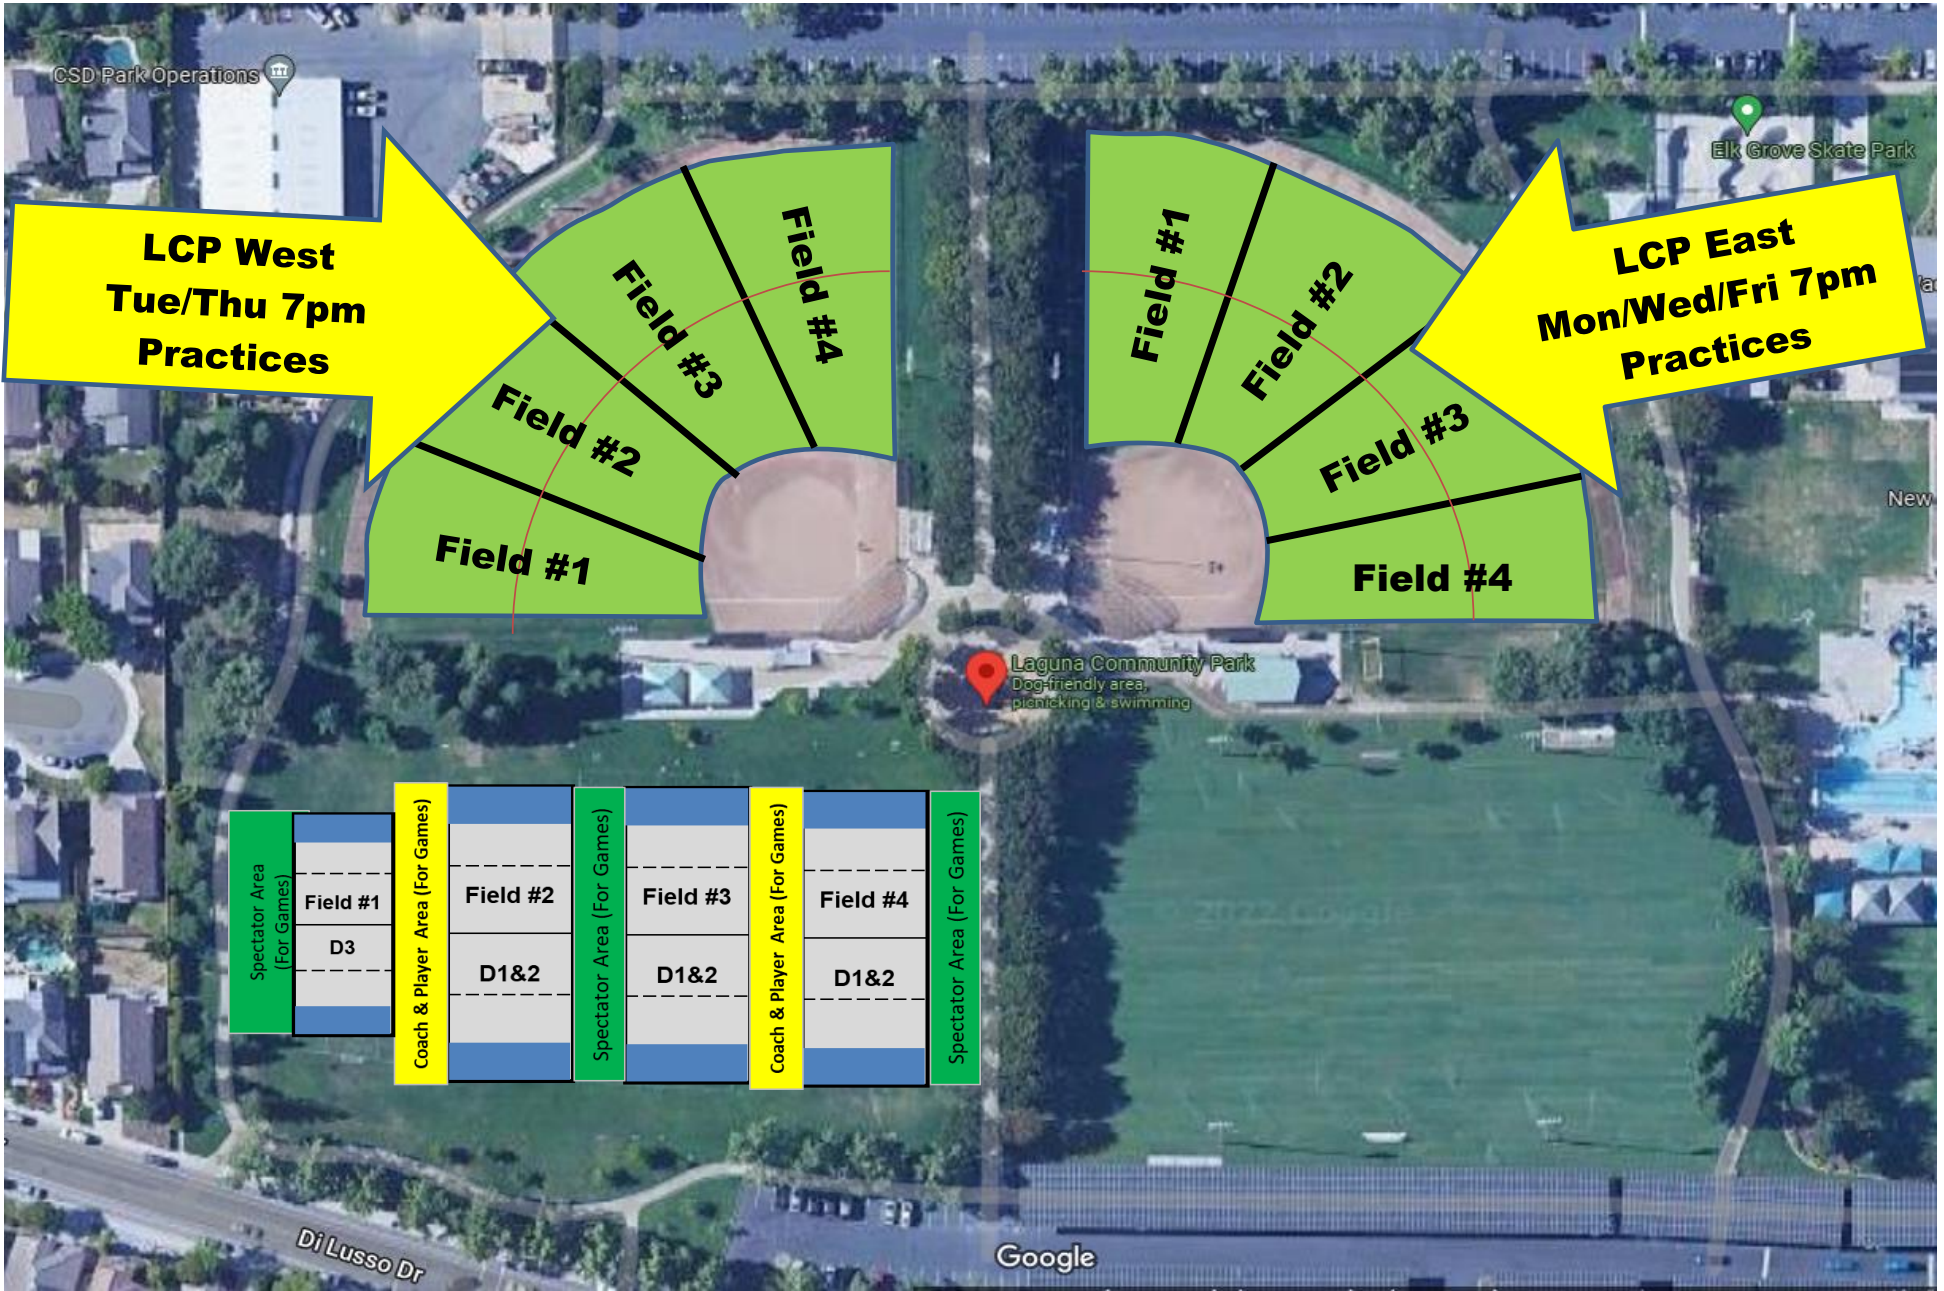

Additional Parking

LCP WEST
Softball

LCP EAST
Softball

Wackford
Complex

Fields for Flag Football Practices
and Games

Soccer Field
(not used by our
football league)

Parking Lot

Parking Lot

Parking Lot

Google

Staff Area

Laguna Community Park
Dog-friendly area, picnicking & swimming

Parking Lot

CSD Park Operations

Elk Grove Skate Park

**LCP West
Tue/Thu 7pm
Practices**

**LCP East
Mon/Wed/Fri 7pm
Practices**

Field #1
Field #2
Field #3
Field #4

Field #1
Field #2
Field #3
Field #4

Laguna Community Park
Dog-friendly area,
picnicking & swimming

Spectator Area (For Games)	Field #1	Field #2	Spectator Area (For Games)	Field #3	Field #4	Spectator Area (For Games)
	D3	D1&2		D1&2	D1&2	
Coach & Player Area (For Games)			Coach & Player Area (For Games)			Coach & Player Area (For Games)