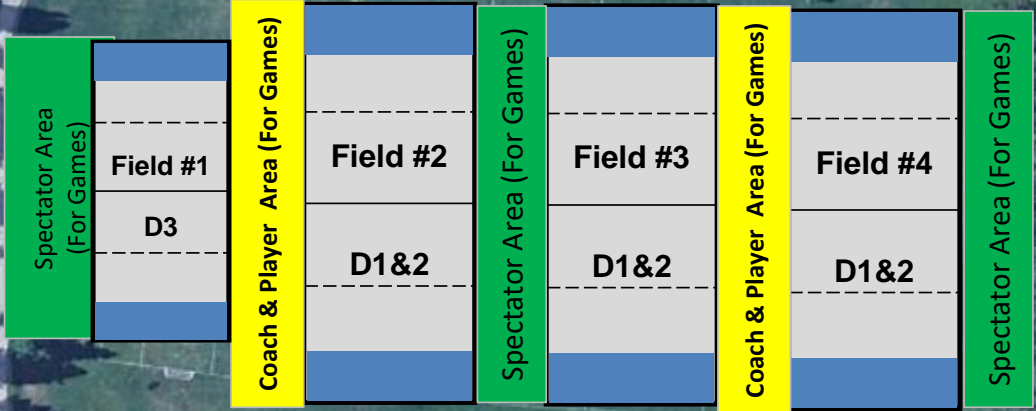

Additional Parking

LCP WEST
Softball

LCP EAST
Softball

Wackford
Complex

Fields for Flag Football Practices
and Games

Soccer Field
(not used by our
football league)

Parking Lot

Parking Lot

Parking Lot

Google

Staff Area

Laguna Community Park
Dog-friendly area, picnicking & swimming

Parking Lot

CSD Park Operations

Elk Grove Skate Park

**LCP West
Tue/Thu 7pm
Practices**

**LCP East
Mon/Wed/Fri 7pm
Practices**

Field #1
Field #2
Field #3
Field #4

Field #1
Field #2
Field #3
Field #4

Laguna Community Park
Dog-friendly area,
picnicking & swimming

Spectator Area (For Games)	Field #1	Field #2	Spectator Area (For Games)	Field #3	Field #4	Spectator Area (For Games)
	D3	D1&2		D1&2	D1&2	
Coach & Player Area (For Games)			Coach & Player Area (For Games)			Coach & Player Area (For Games)