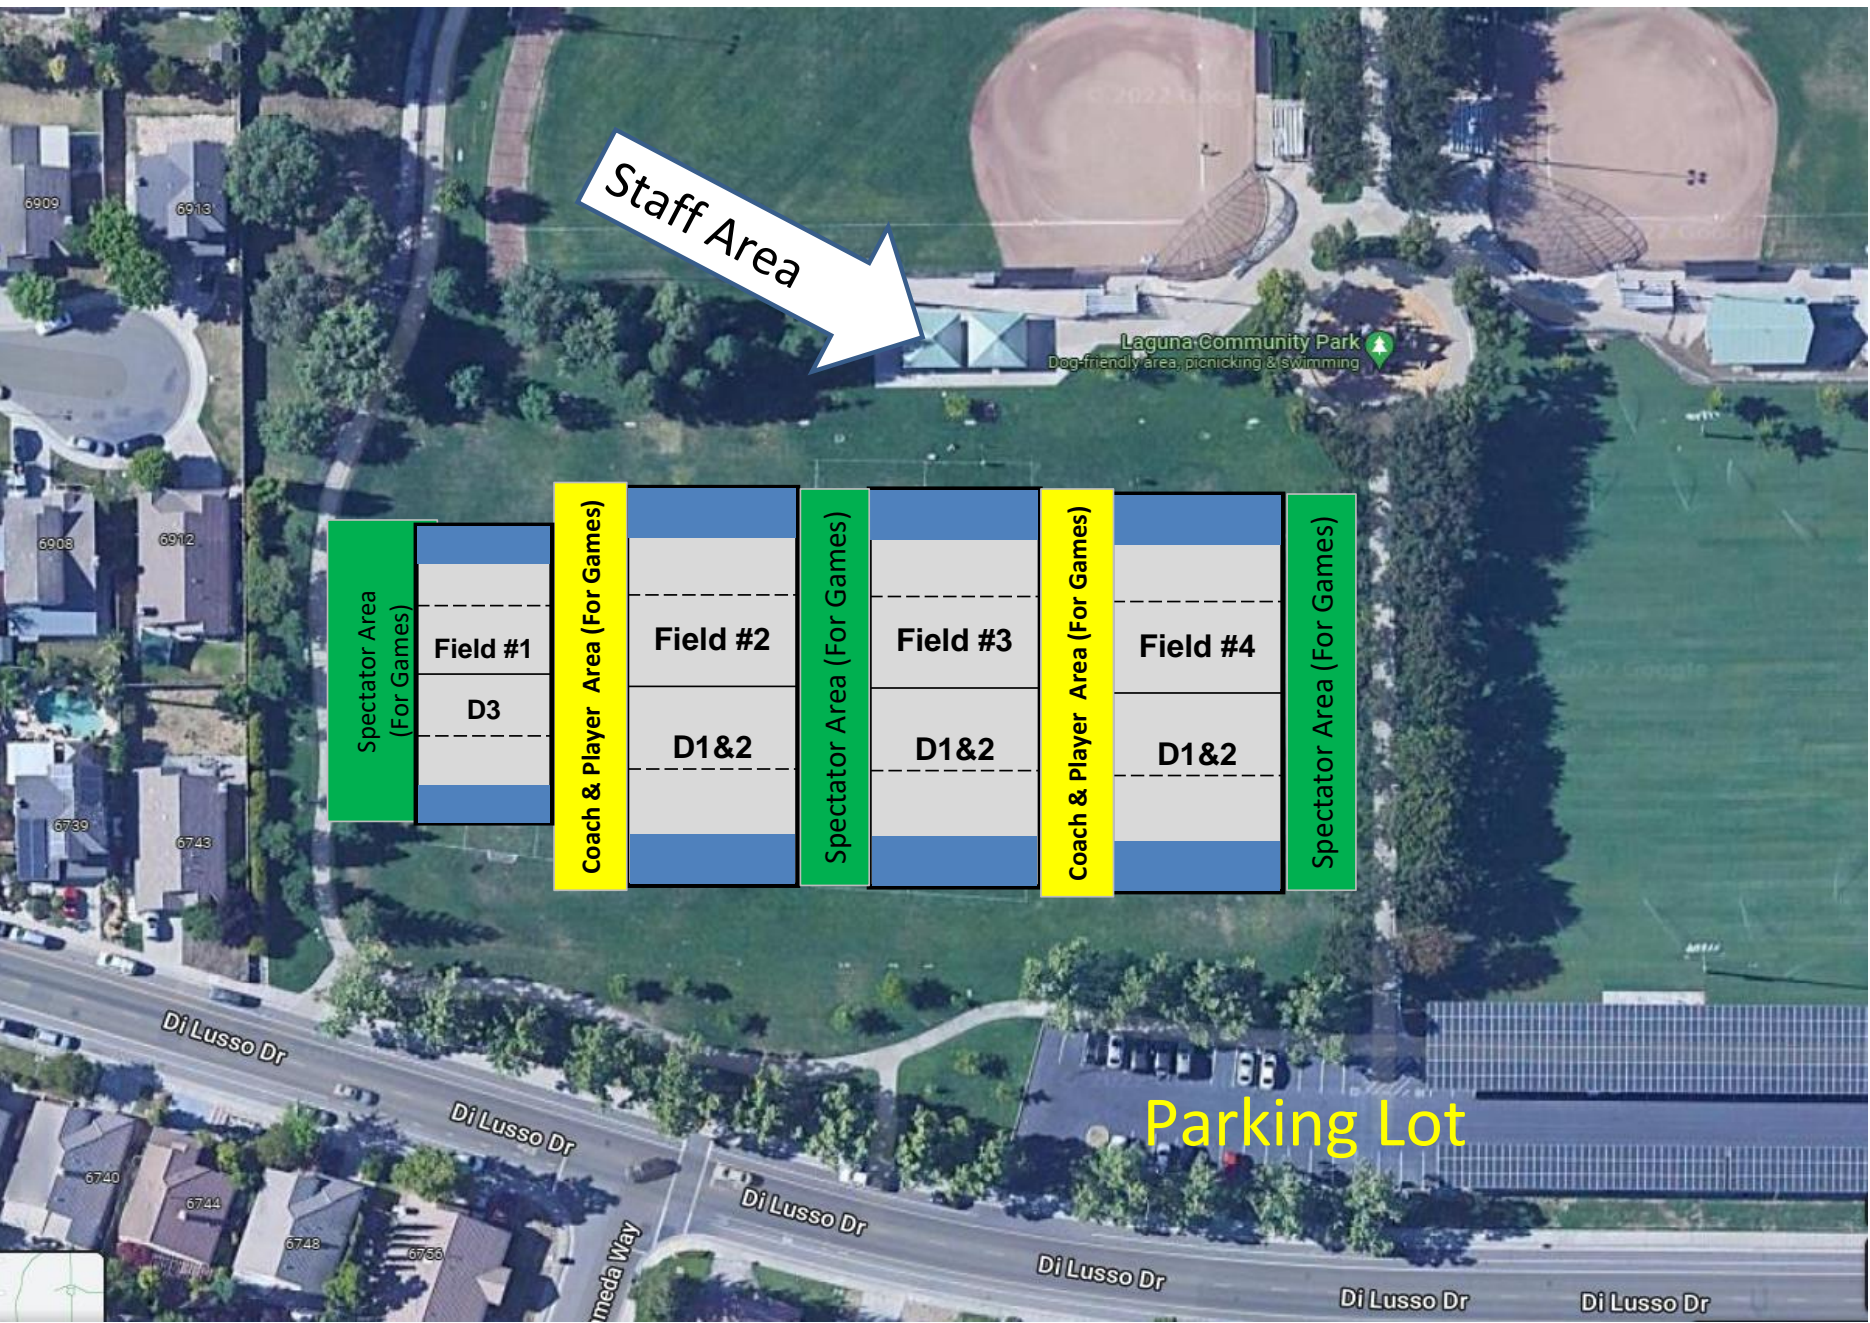

Additional Parking

LCP WEST
Softball

LCP EAST
Softball

Wackford
Complex

Fields for Flag Football Practices
and Games

Soccer Field
(not used by our
football league)

Parking Lot

Parking Lot

Parking Lot

Google

Staff Area

Laguna Community Park
Dog-friendly area, picnicking & swimming

Parking Lot

CSD Park Operations

Elk Grove Skate Park

**LCP West
Tue/Thu 7pm
Practices**

**LCP East
Mon/Wed/Fri 7pm
Practices**

Field #1
Field #2
Field #3
Field #4

Field #1
Field #2
Field #3
Field #4

Laguna Community Park
Dog-friendly area,
picnicking & swimming

Spectator Area (For Games)	Field #1	Field #2	Spectator Area (For Games)	Field #3	Field #4	Spectator Area (For Games)
	D3	D1&2		D1&2	D1&2	
Coach & Player Area (For Games)			Coach & Player Area (For Games)			Coach & Player Area (For Games)