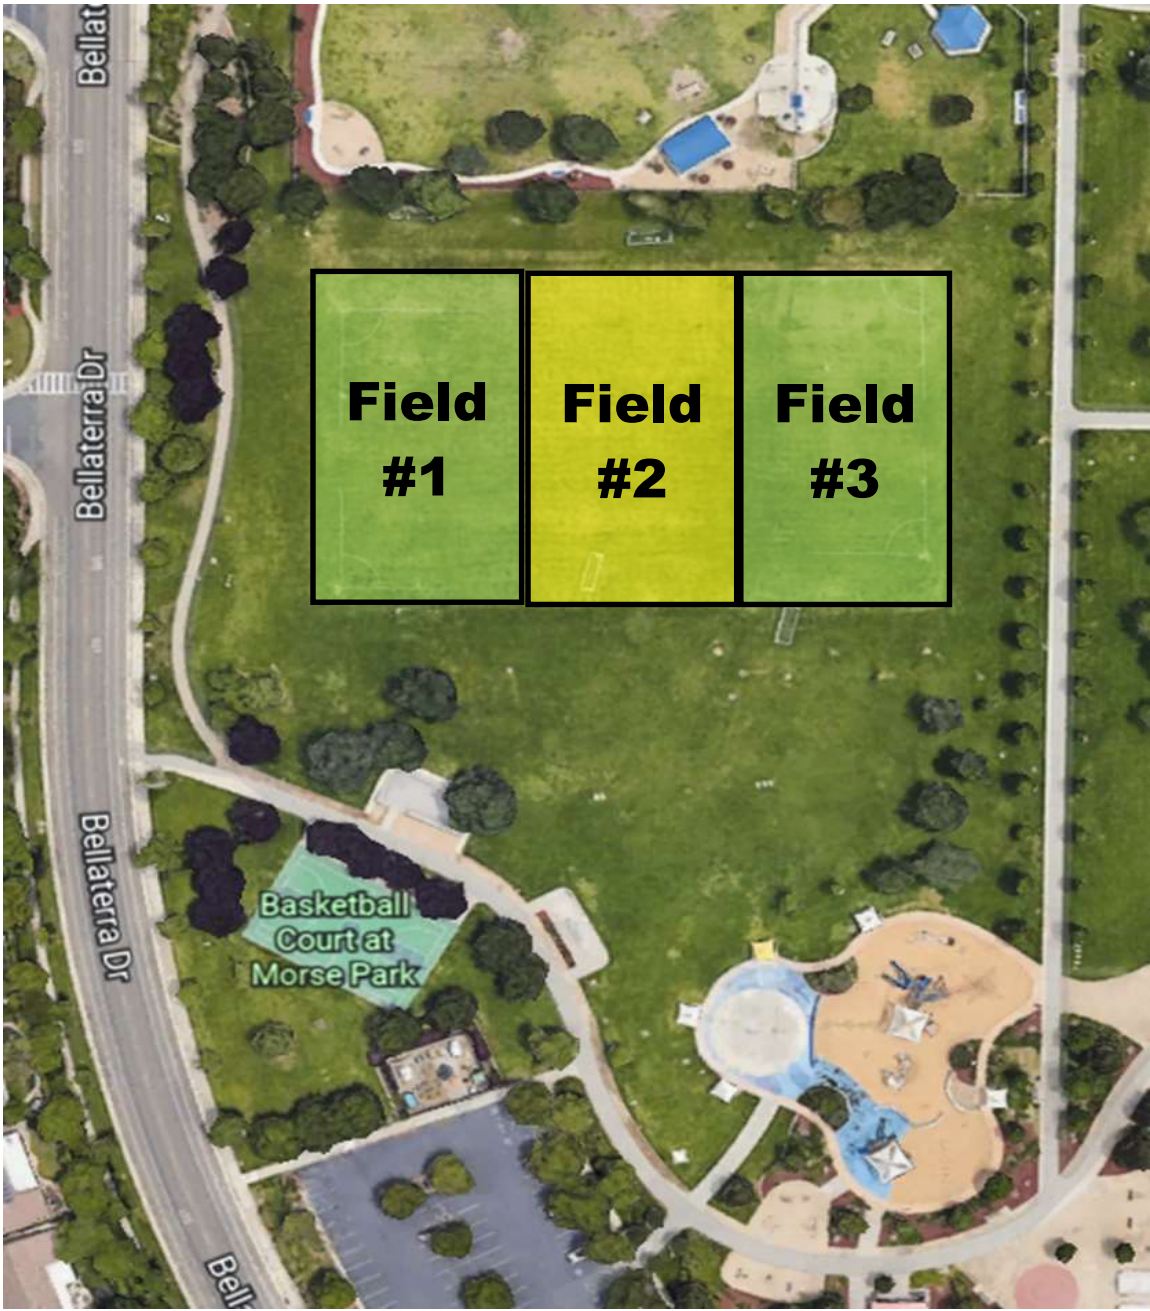

Field For Youth Soccer League

Morse Park
27-acre
grass-covered
recreation hub

Basketball
Court at
Morse Park

Dog Park

Baranello Way

Sorrentino Dr

Imperia Ct

Bellaterra Dr

Livorno Way

Wyview Way

Bellaterra Dr

Mallardview Way

Fire Poppy Dr

Gold Poppy Way

Bravew Way

5:30pm & 6:30pm Practices	5:30pm & 6:30pm Practices	5:30pm & 6:30pm Practices
5, 6, & 7pm Practices	5, 6, & 7pm Practices	5, 6, & 7pm Practices