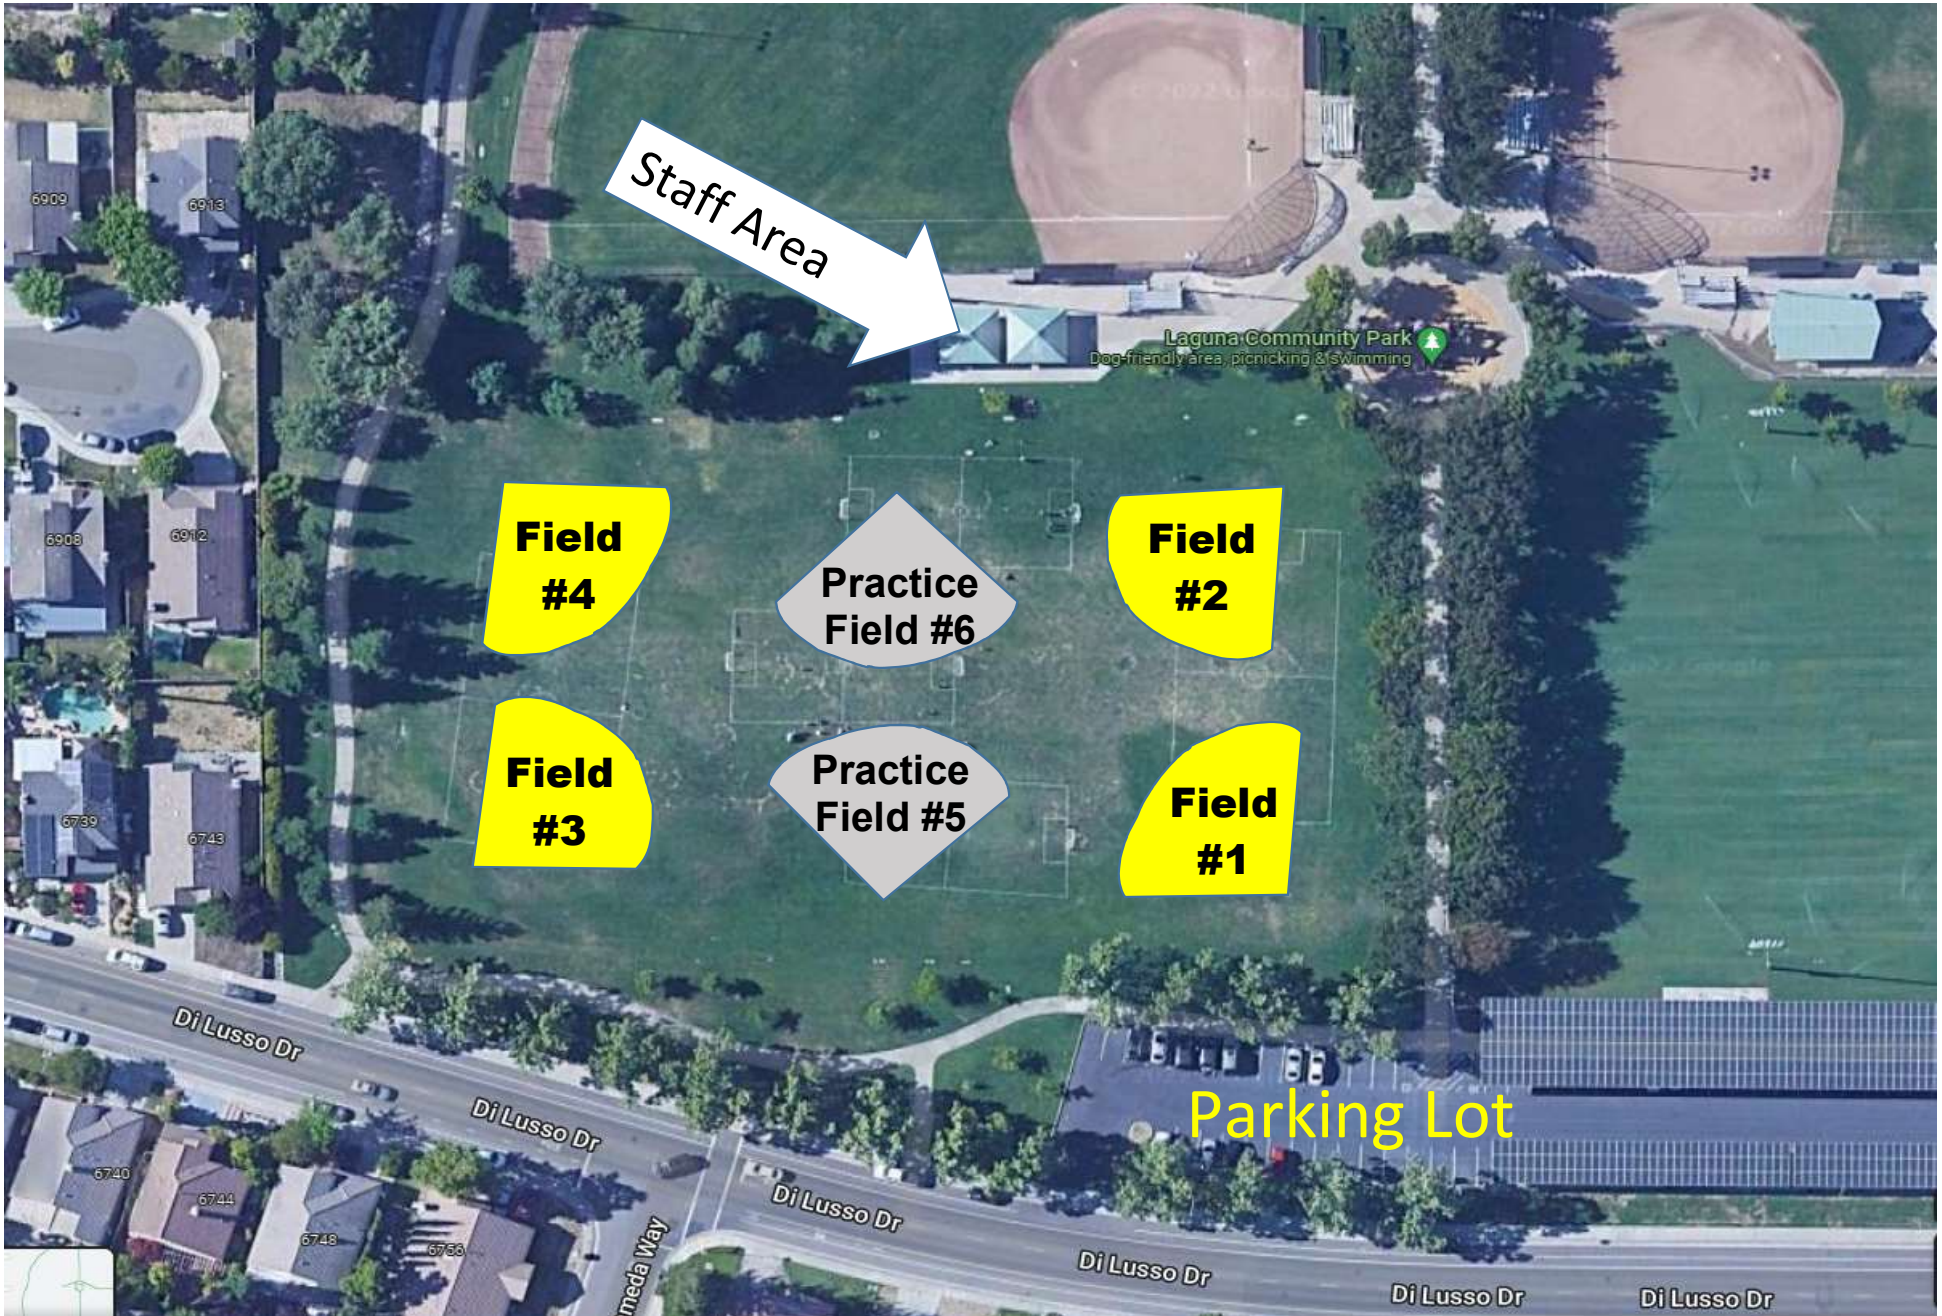

Additional Parking

LCP WEST
Softball

LCP EAST
Softball

Wackford
Complex

Fields for t-ball practices and games

Soccer Field
(not used by our
t-ball league)

Parking Lot

Parking Lot

Parking Lot

Google

Staff Area

Laguna Community Park
Dog-friendly area, picnicking & swimming

Field #4

Practice Field #6

Field #2

Field #3

Practice Field #5

Field #1

Parking Lot

Di Lusso Dr

Di Lusso Dr

Di Lusso Dr

Di Lusso Dr

Di Lusso Dr

Di Lusso Dr

Imeda Way

6909 6913

6908 6912

6739 6743

6740 6744

6748 6753