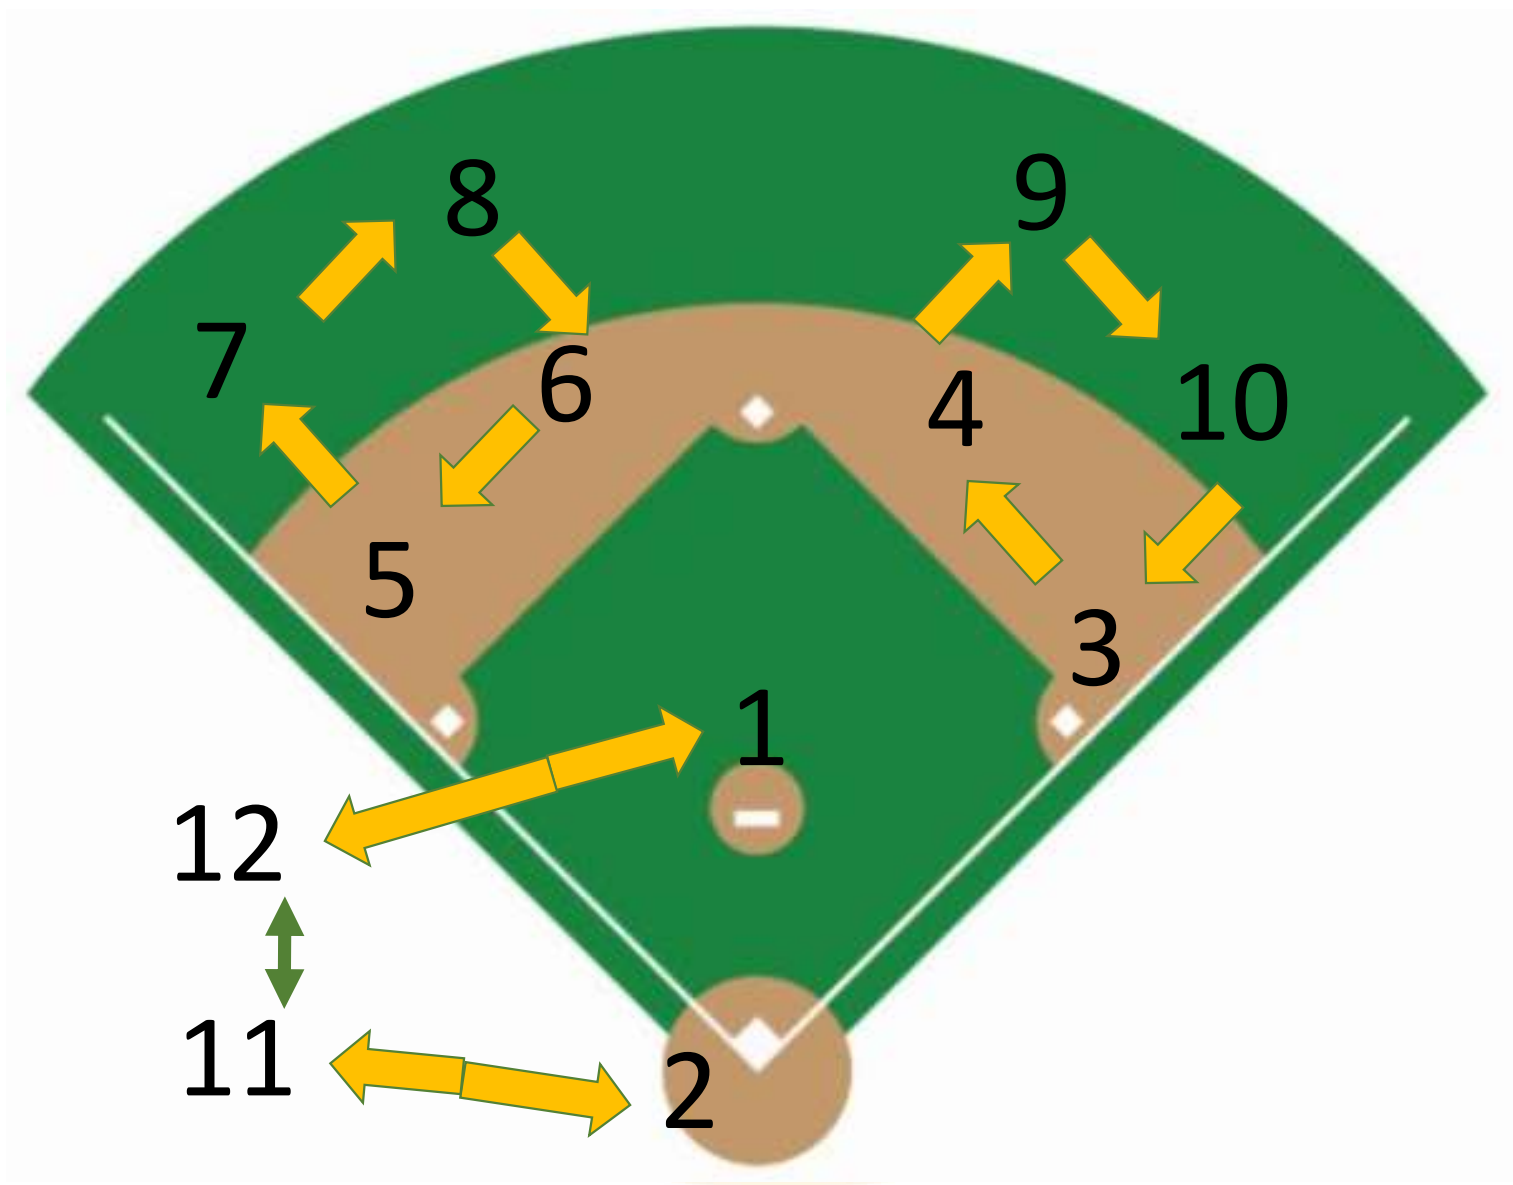

TEAM: GATORS

ZLL Positional Chart

Player Name		Inning					
		1	2	3	4	5	6
1	Jonathan	1B	C	SS	1B	C	SS
2	Titus	2B	P	3B	2B	P	3B
3	Carson	RF	Bench	RCF	RF	Bench	RCF
4	Evin	RCF	1B	RF	RCF	1B	RF
5	Levi	SS	2B	C	SS	2B	C
6	Roman	3B	RF	P	3B	RF	P
7	Cole	LF	RCF	Bench	LF	RCF	Bench
8	Emmet	LCF	SS	1B	LCF	SS	1B
9	Everett	C	3B	2B	C	3B	2B
10	Ike	P	LCF	RF	P	LCF	RF
11	Lake	Bench	LF	RCF	Bench	LF	RCF
12							
13							

Positions:	1B	2B	SS	3B
	LF	LCF	RCF	CF
	RF	C	P	Bench