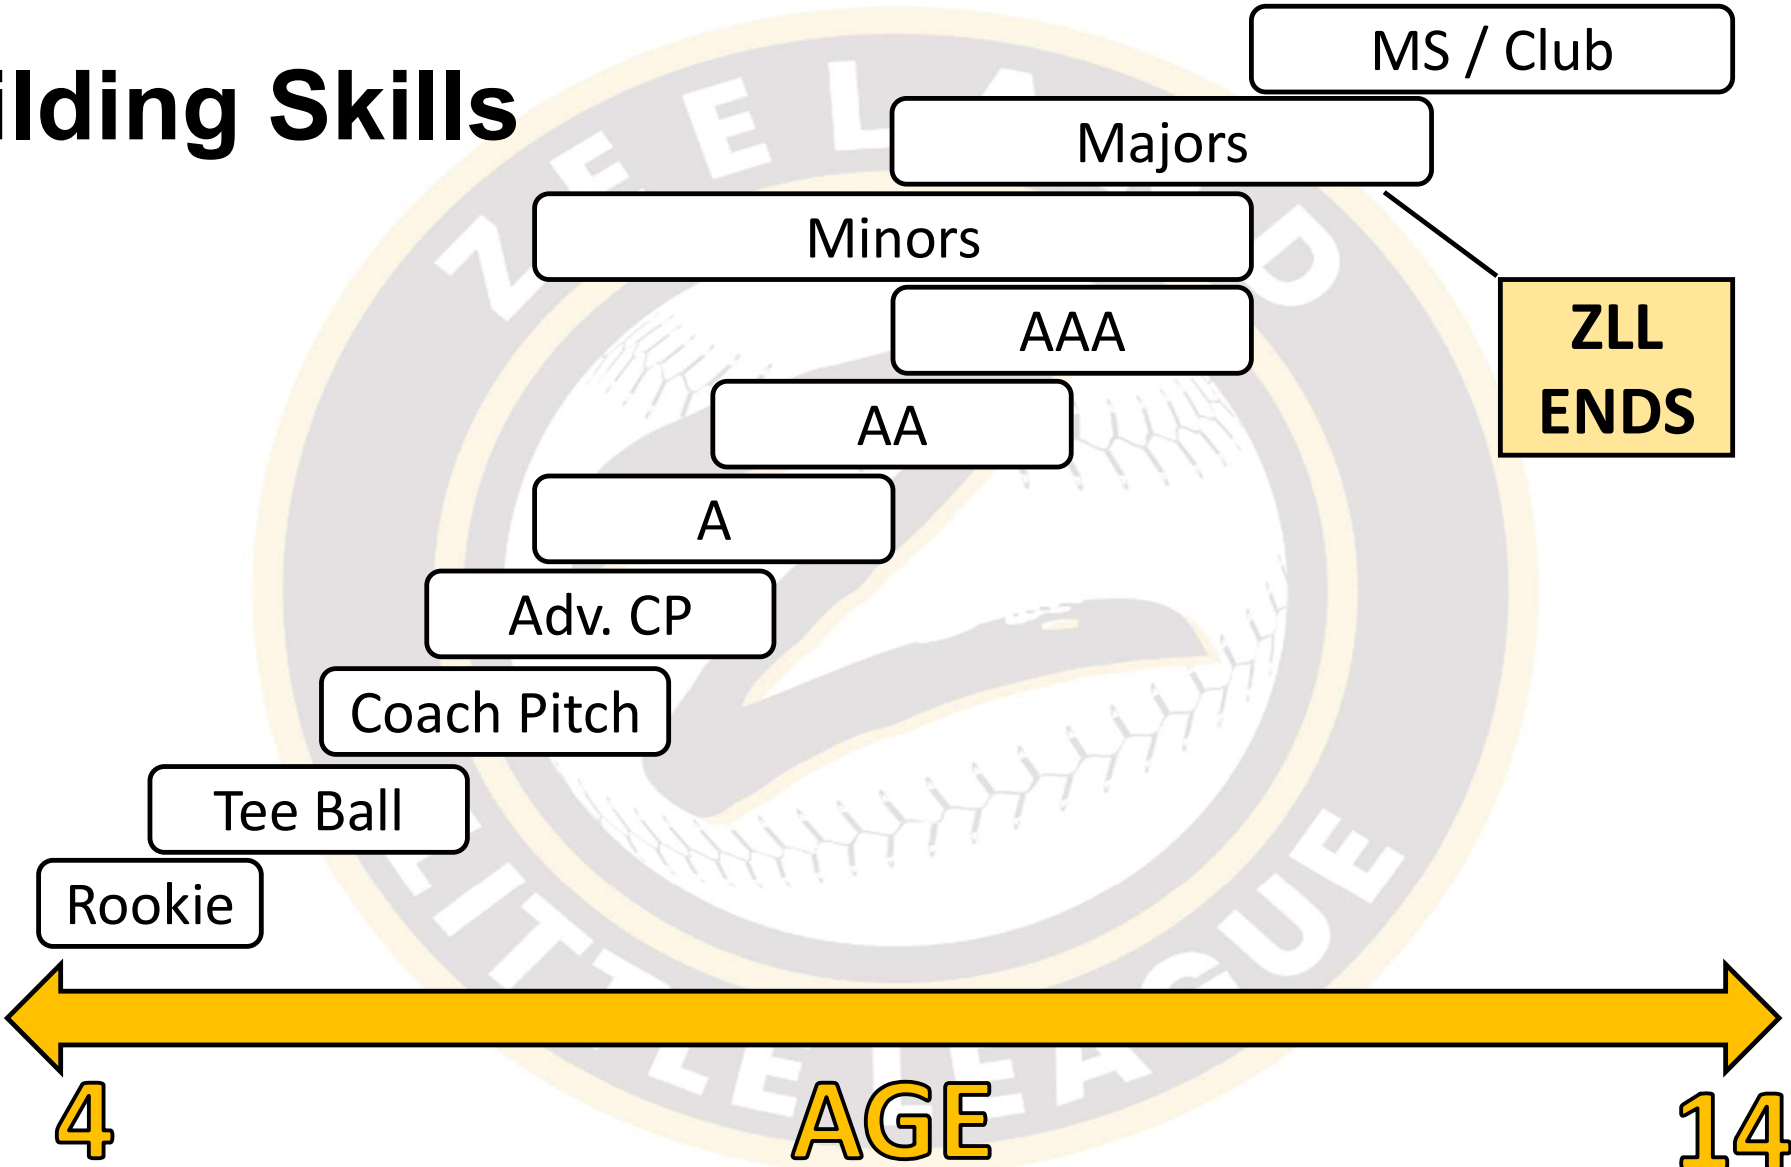

Building Skills