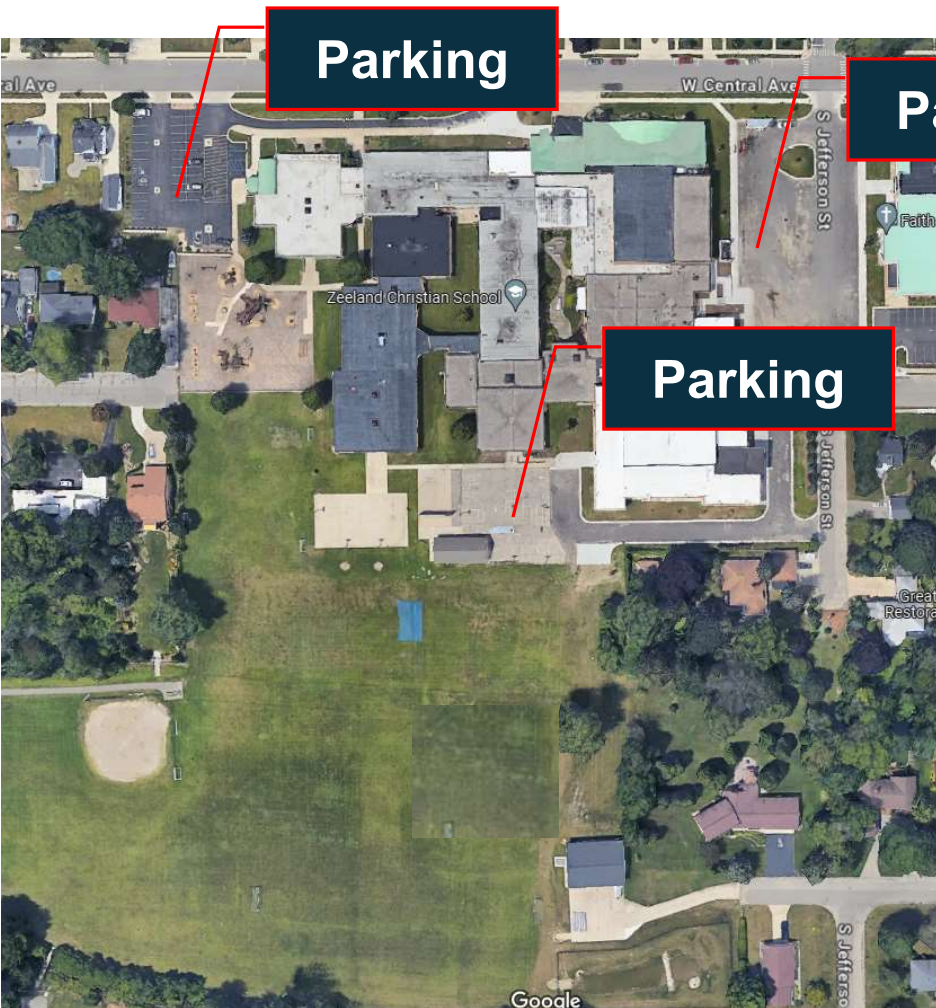

1st-2nd GIRLS – ZEELAND CHRISTIAN