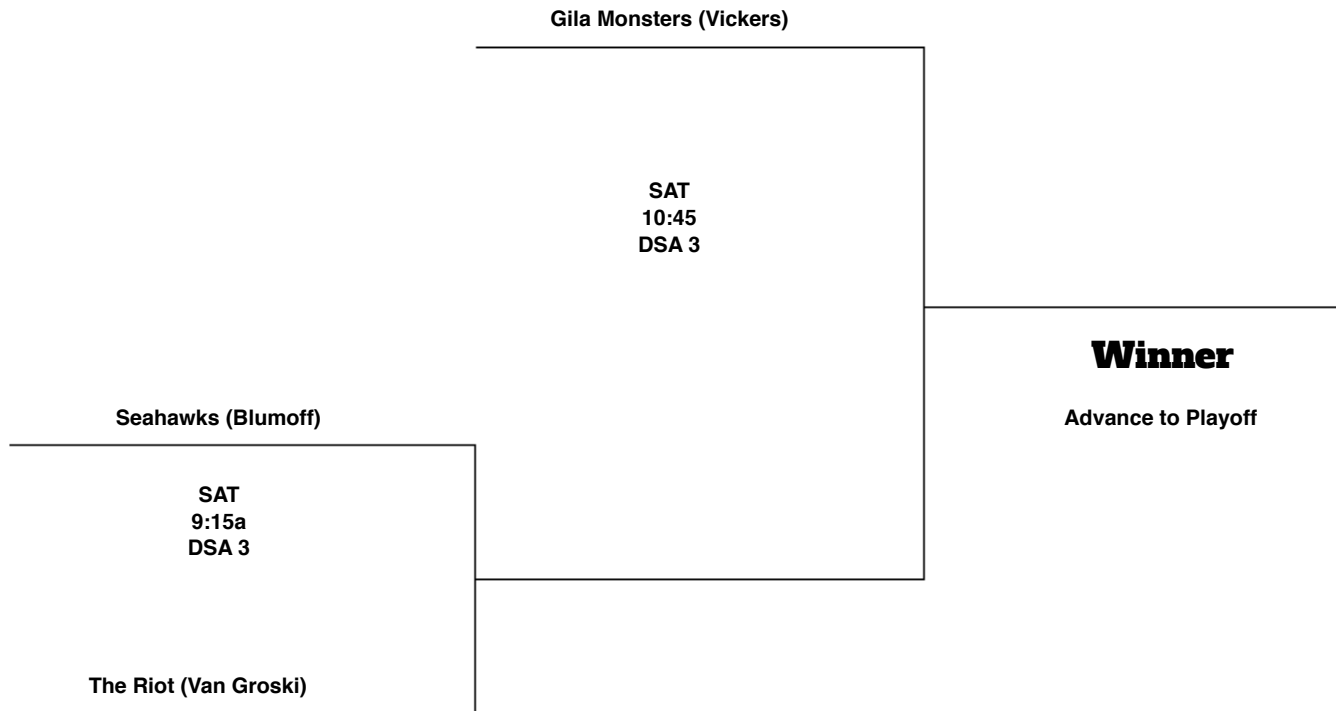

**Gridiron Winter 25
Cave Creek/Desert Ridge 10U Play-In**

DSA = Desert Sun Academy
CR = Copper Ridge MS