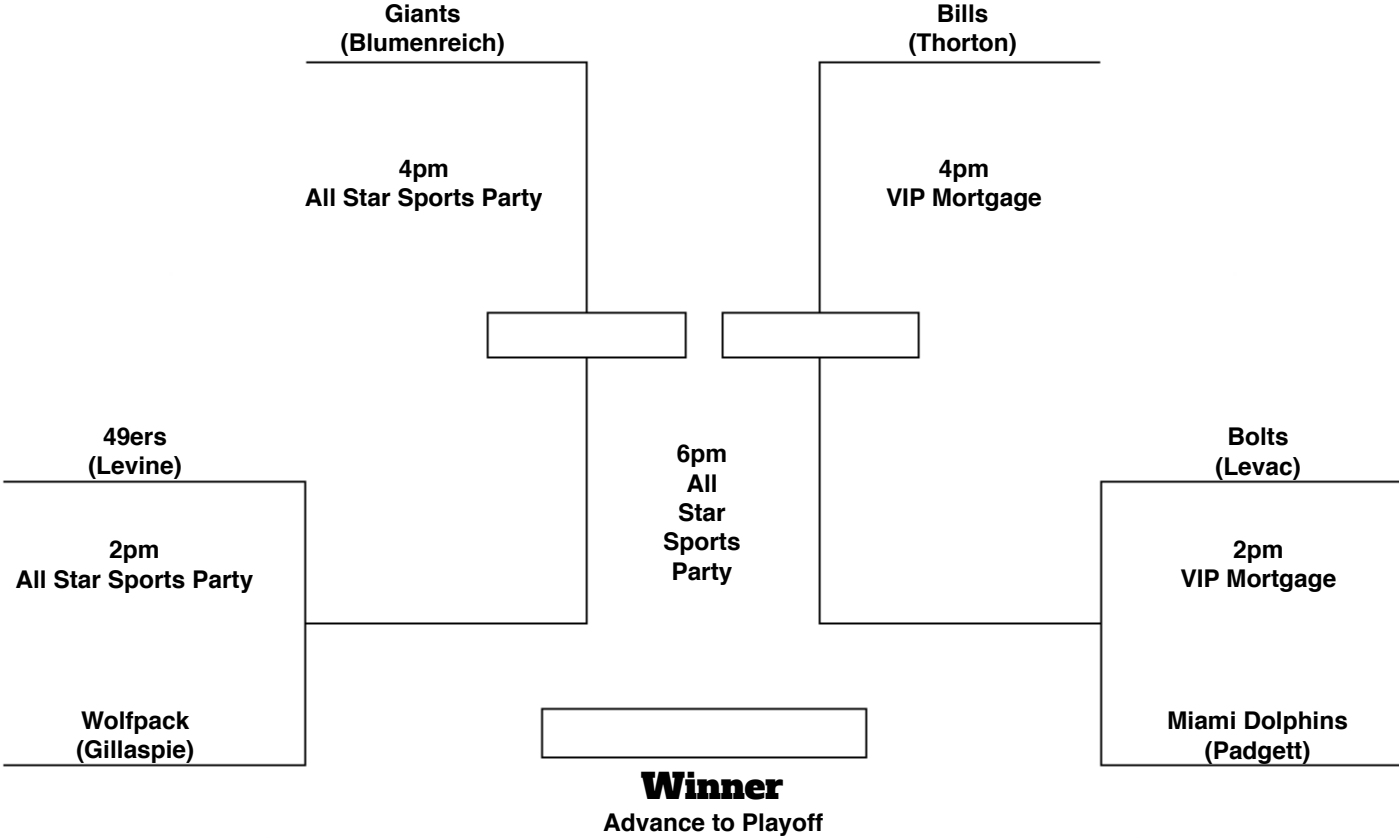

**Gridiron Fall '24  
NS 12U Play-In**

All Games Saturday  
@ Desert Canyon MS