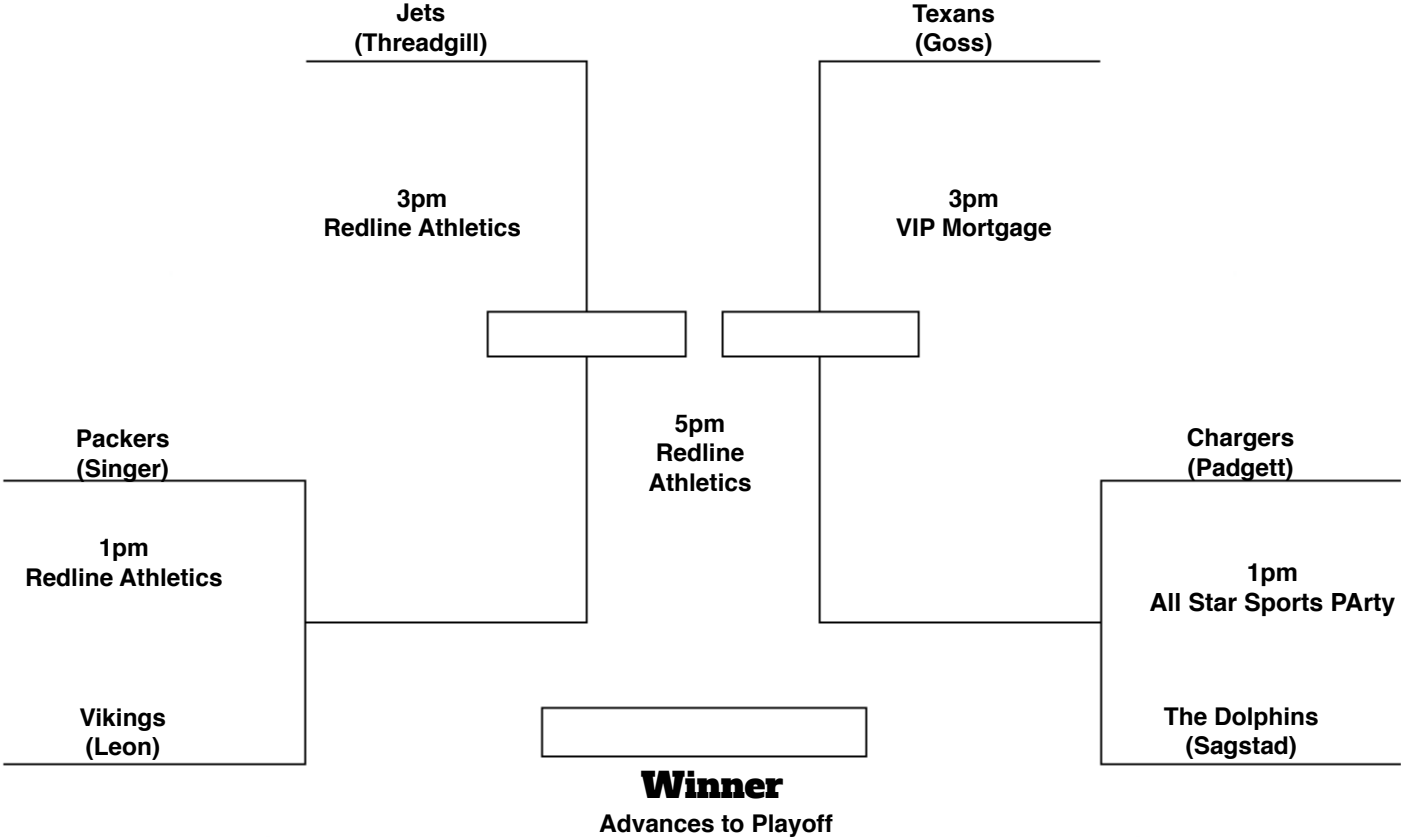

**Gridiron Fall '24
NS 10U Play-In**

All Games Saturday
@ Desert Canyon MS