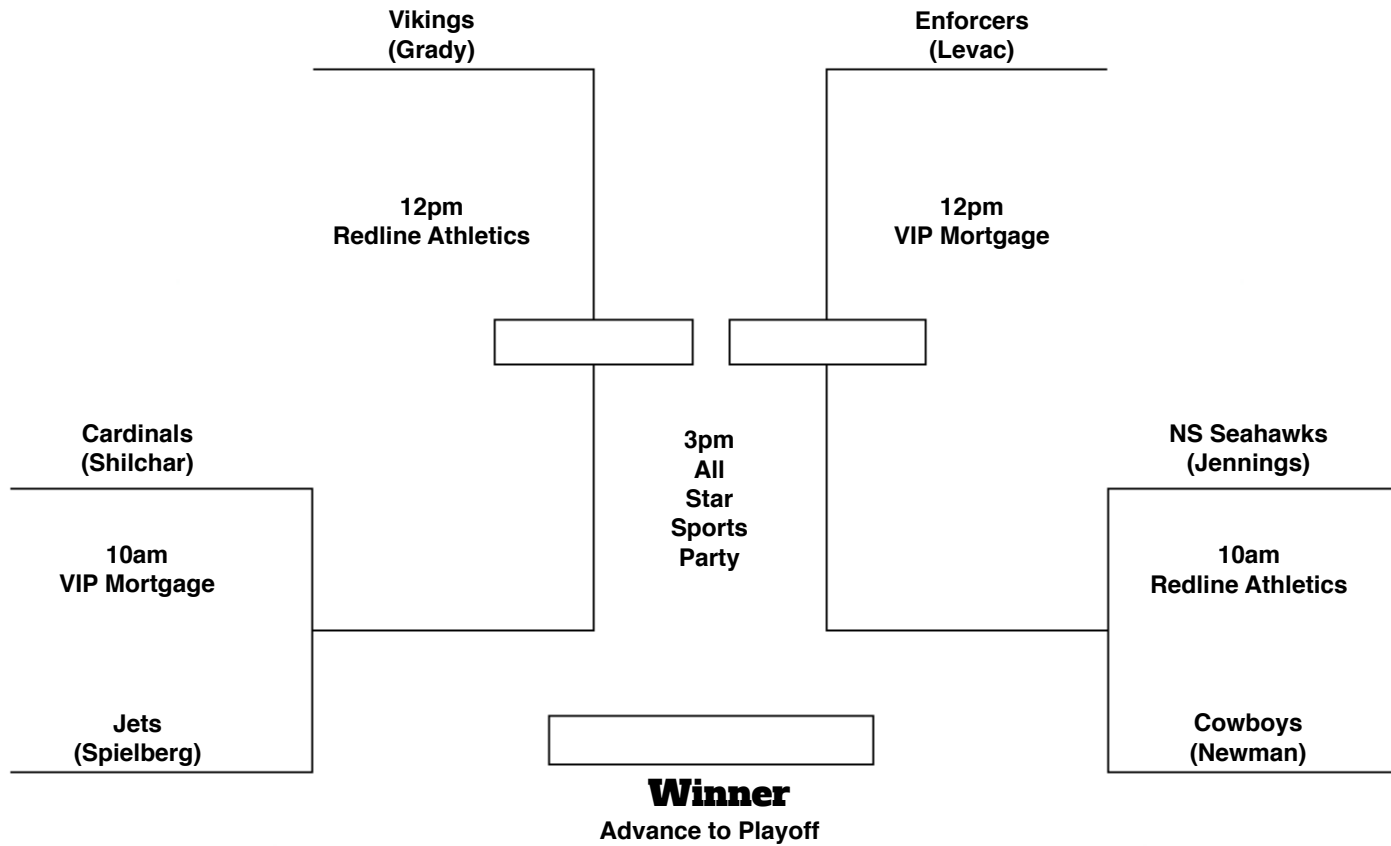

Gridiron Fall 24 NS 8U Play-In

All Games Saturday
@Desert Canyon MS