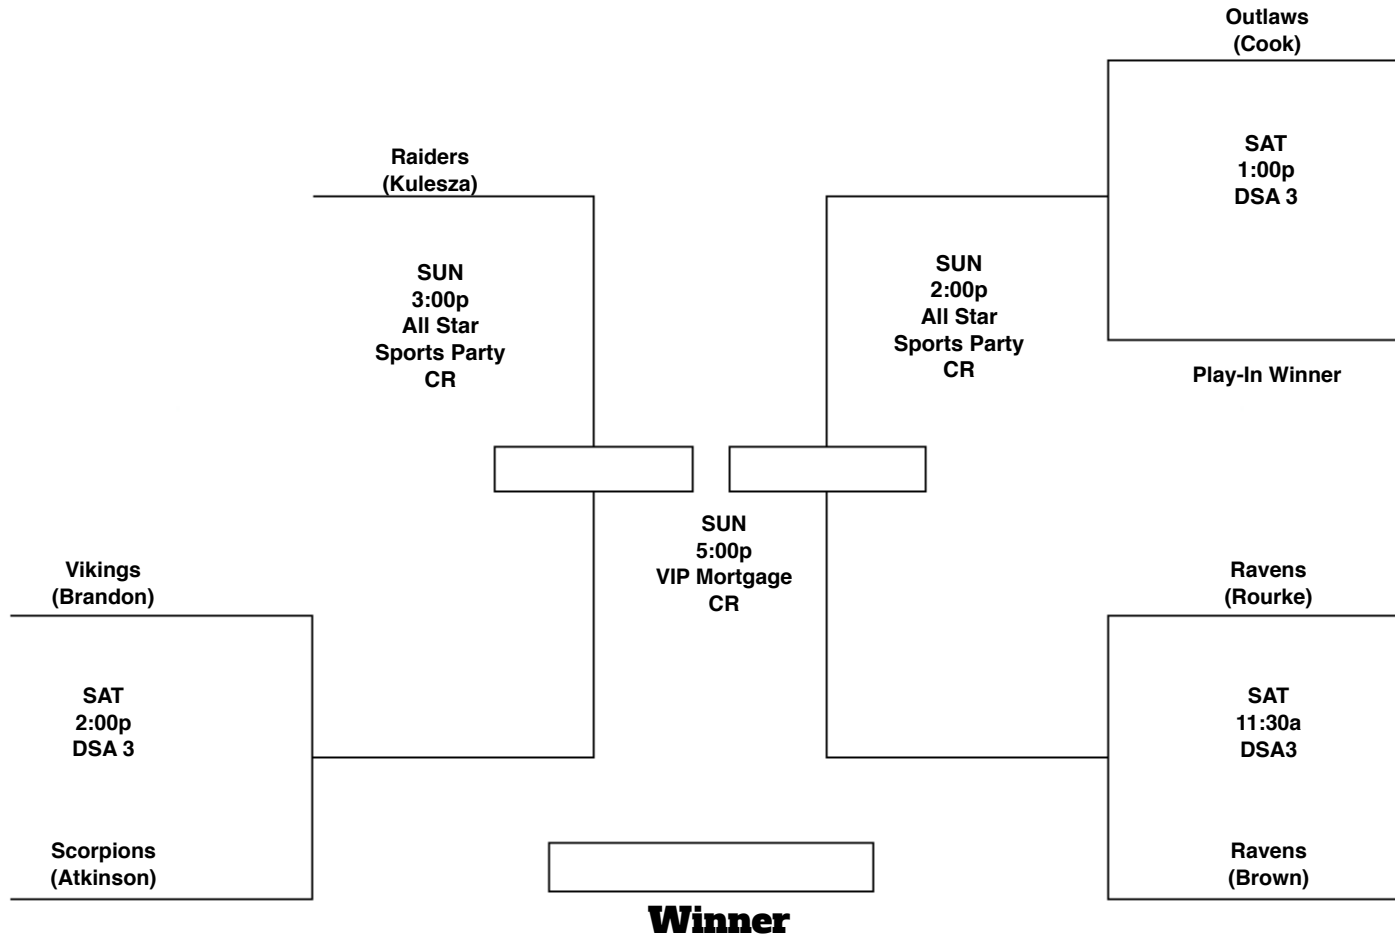

Gridiron Winter 25 10U Cave Creek/Desert Ridge Championship

DSA = Desert Sun Academy
CR = Copper Ridge