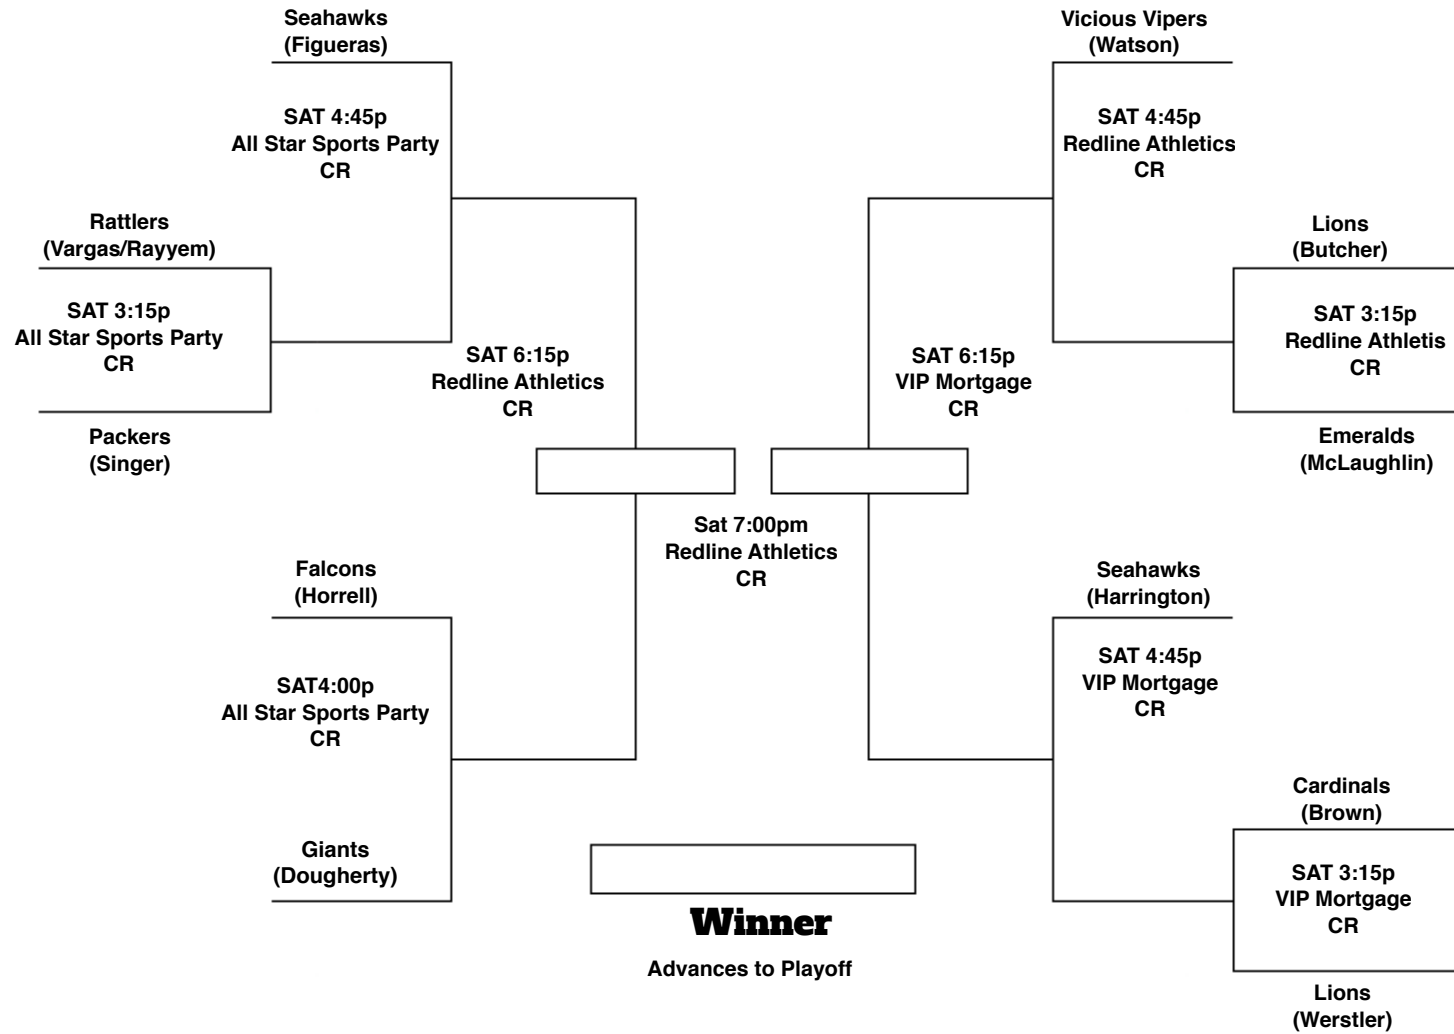

Gridiron Winter 25 10U Play-In

DSA = Desert Sun Academy
CR = Copper Ridge MS