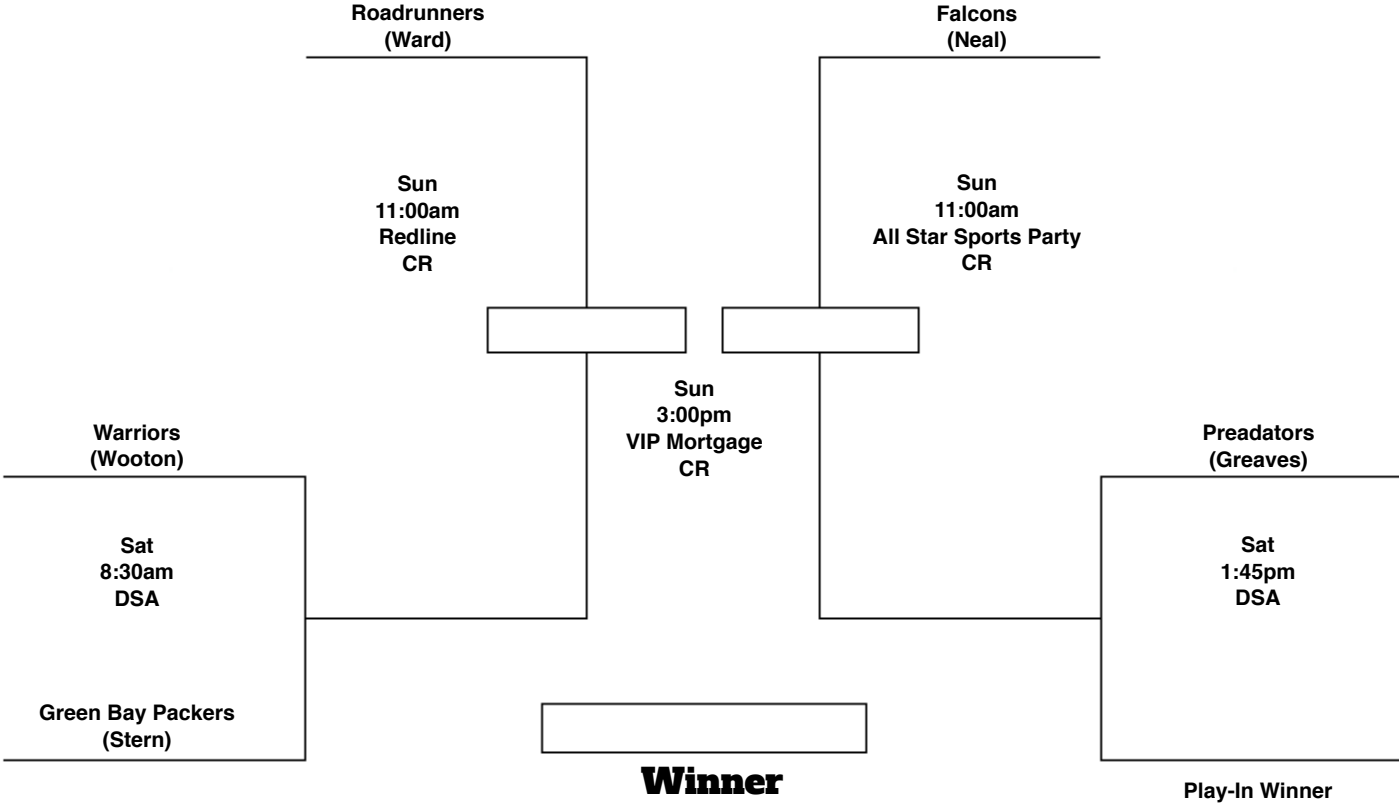

Gridiron Winter 25 6U Playoff

DSA = Desert Sun Academy
CR = Copper Ridge MS