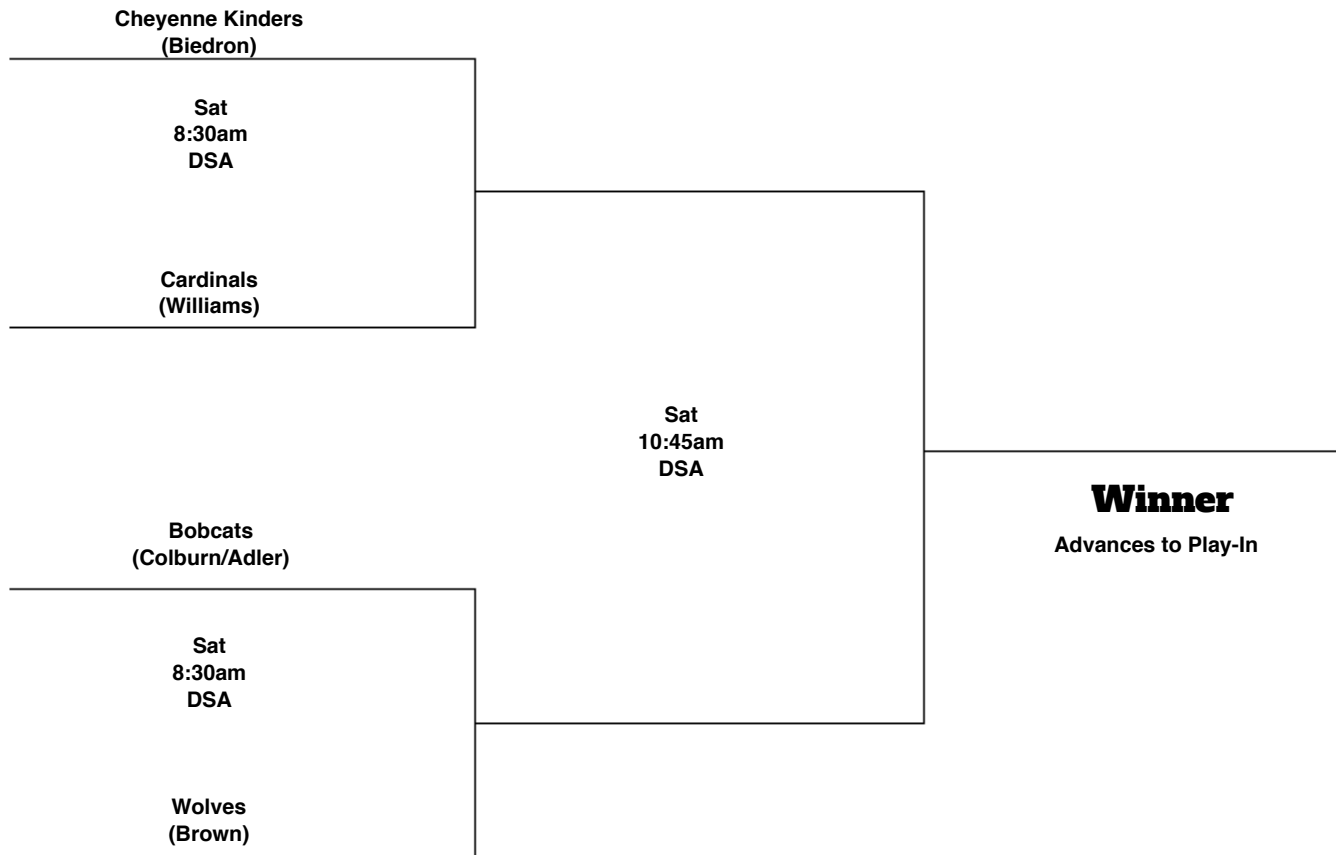

Gridiron Winter 25 6U Play-In

DSA = Desert Sun Academy
CR= Copper Ridge MS