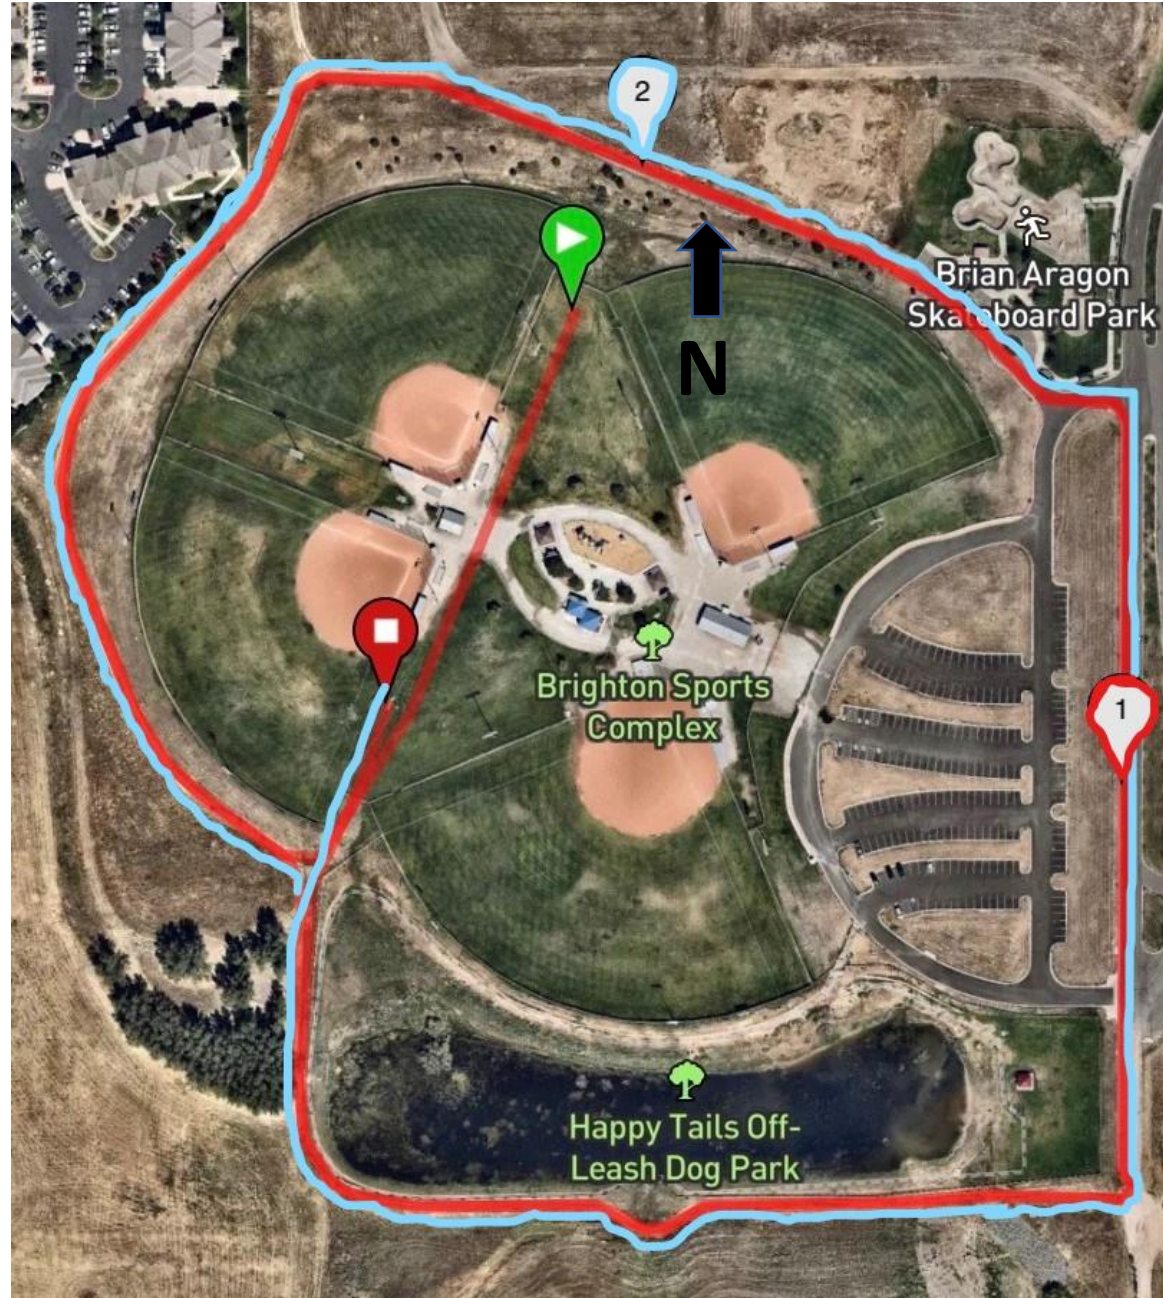

Brighton Softball Complex
1100 Judicial Center Drive
Brighton, CO 80601

8 & Under: Boys and Girls

2K

Brighton Softball Complex

1100 Judicial Center Drive
Brighton, CO 80601

= Start

= Finish

9-10, 11-12: Boys and Girls

3K

= Lap 1

= Lap 2

= 1,000m

= 2,000m

Brighton Softball Complex

1100 Judicial Center Drive
Brighton, CO 80601

= Start

= Finish

13-14: Boys and Girls

4K

= Lap 1

= Lap 2

= 1,000m

= 2,000m

= 3,000m