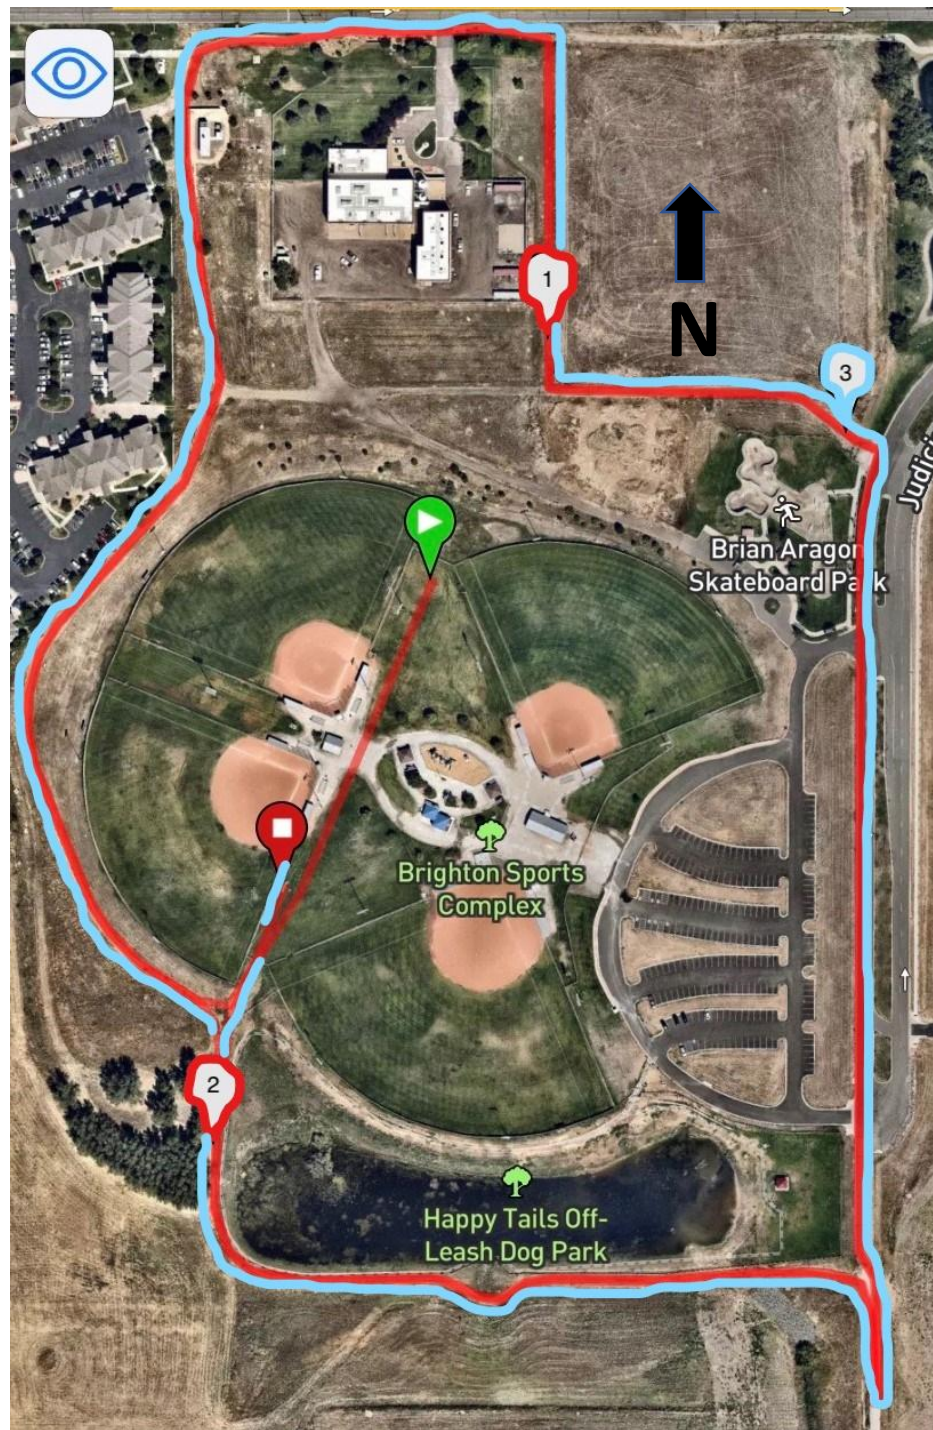

Brighton Softball Complex
1100 Judicial Center Drive
Brighton, CO 80601

8 & Under: Boys and Girls

2K

Brighton Softball Complex

1100 Judicial Center Drive
Brighton, CO 80601

= Start

= Finish

9-10, 11-12: Boys and Girls

3K

= Lap 1

= Lap 2

= 1,000m

= 2,000m

Brighton Softball Complex

1100 Judicial Center Drive
Brighton, CO 80601

= Start

= Finish

13-14: Boys and Girls

4K

= Lap 1

= Lap 2

= 1,000m

= 2,000m

= 3,000m