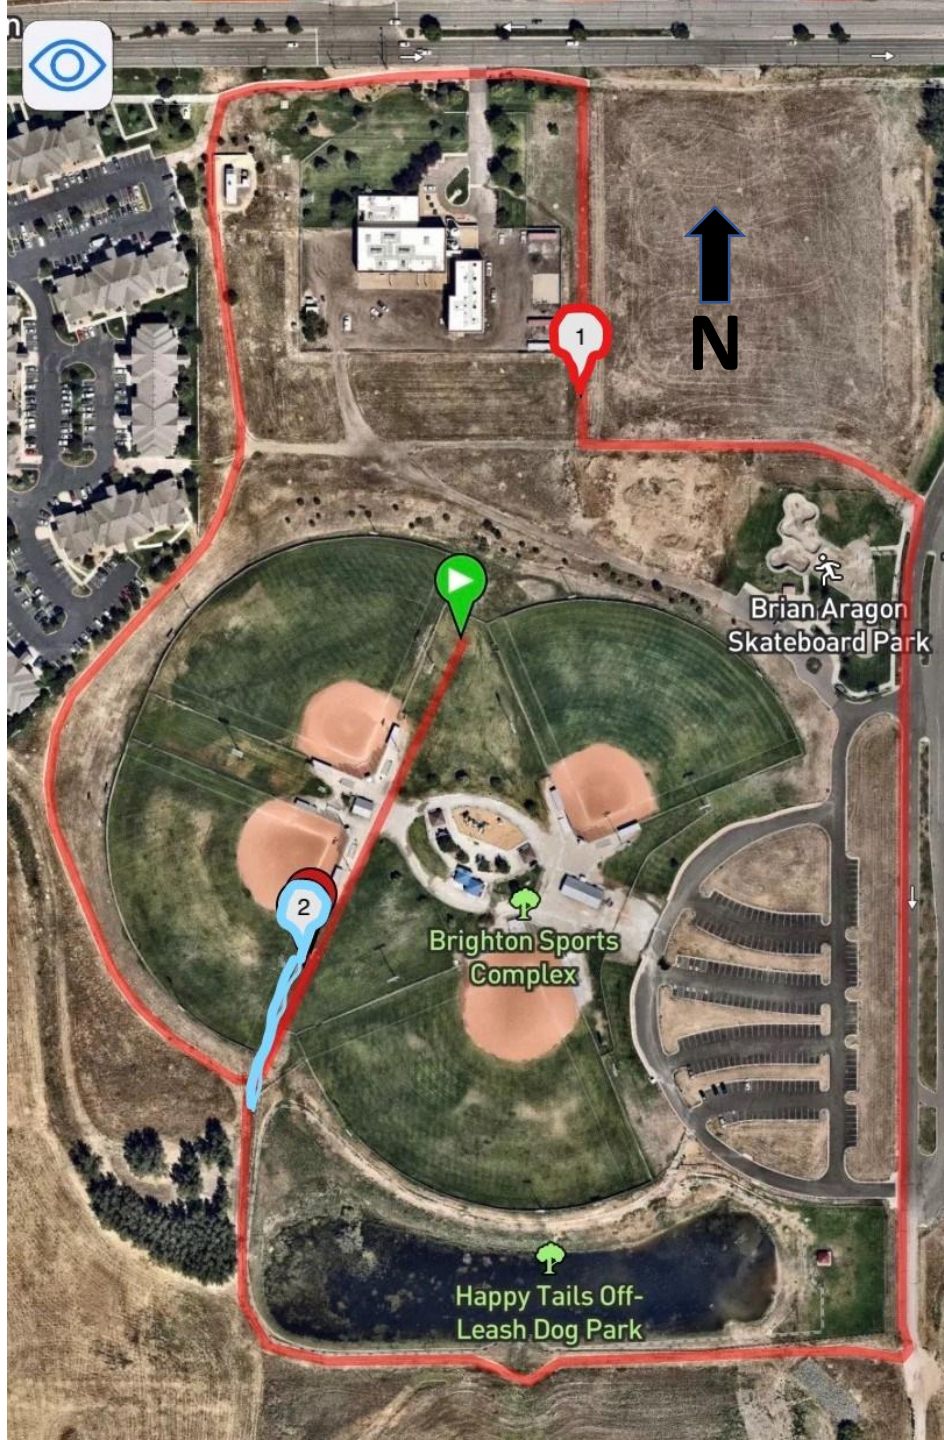

Brighton Softball Complex
1100 Judicial Center Drive
Brighton, CO 80601

8 & Under: Boys and Girls

2K

Brighton Softball Complex

1100 Judicial Center Drive
Brighton, CO 80601

= Start

= Finish

9-10, 11-12: Boys and Girls

3K

= Lap 1

= Lap 2

= 1,000m

= 2,000m

Brighton Softball Complex

1100 Judicial Center Drive
Brighton, CO 80601

= Start

= Finish

13-14: Boys and Girls

4K

= Lap 1

= Lap 2

= 1,000m

= 2,000m

= 3,000m