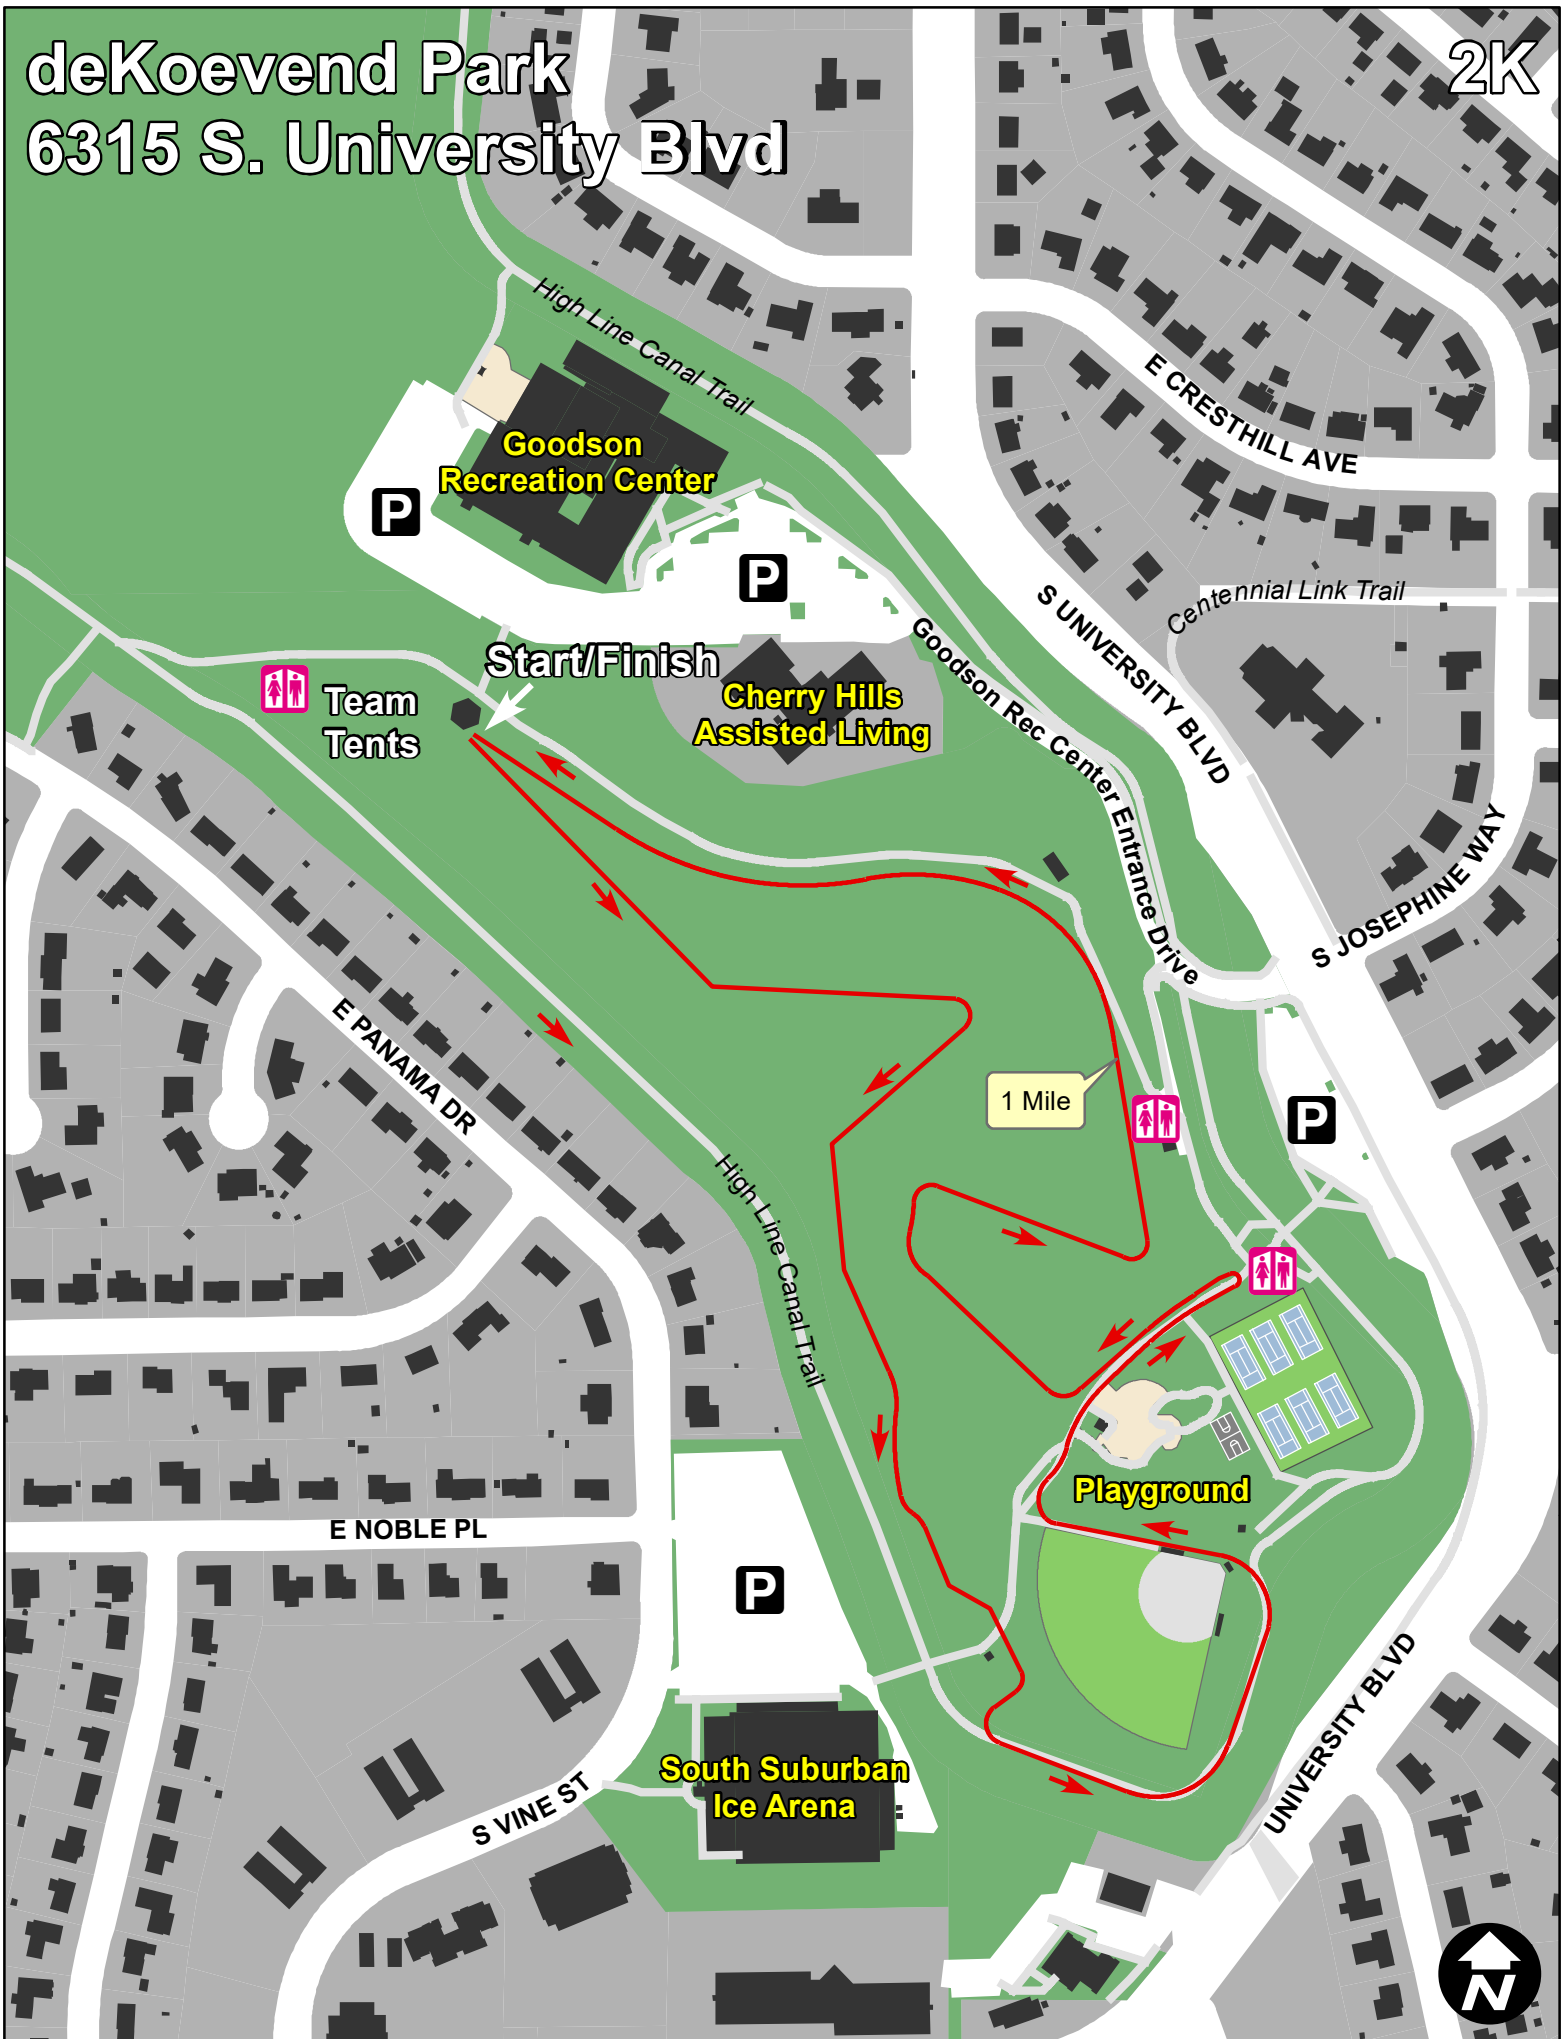

# deKoevend Park

6315 S. University Blvd

2K

Goodson Recreation Center

Start/Finish

Team Tents

Cherry Hills Assisted Living

Goodson Rec Center Entrance Drive

E CRESTHILL AVE

Centennial Link Trail

S UNIVERSITY BLVD

S JOSEPHINE WAY

E PANAMA DR

1 Mile

E NOBLE PL

Playground

South Suburban Ice Arena

S VINE ST

UNIVERSITY BLVD

# deKoevend Park 6315 S. University Blvd

4K