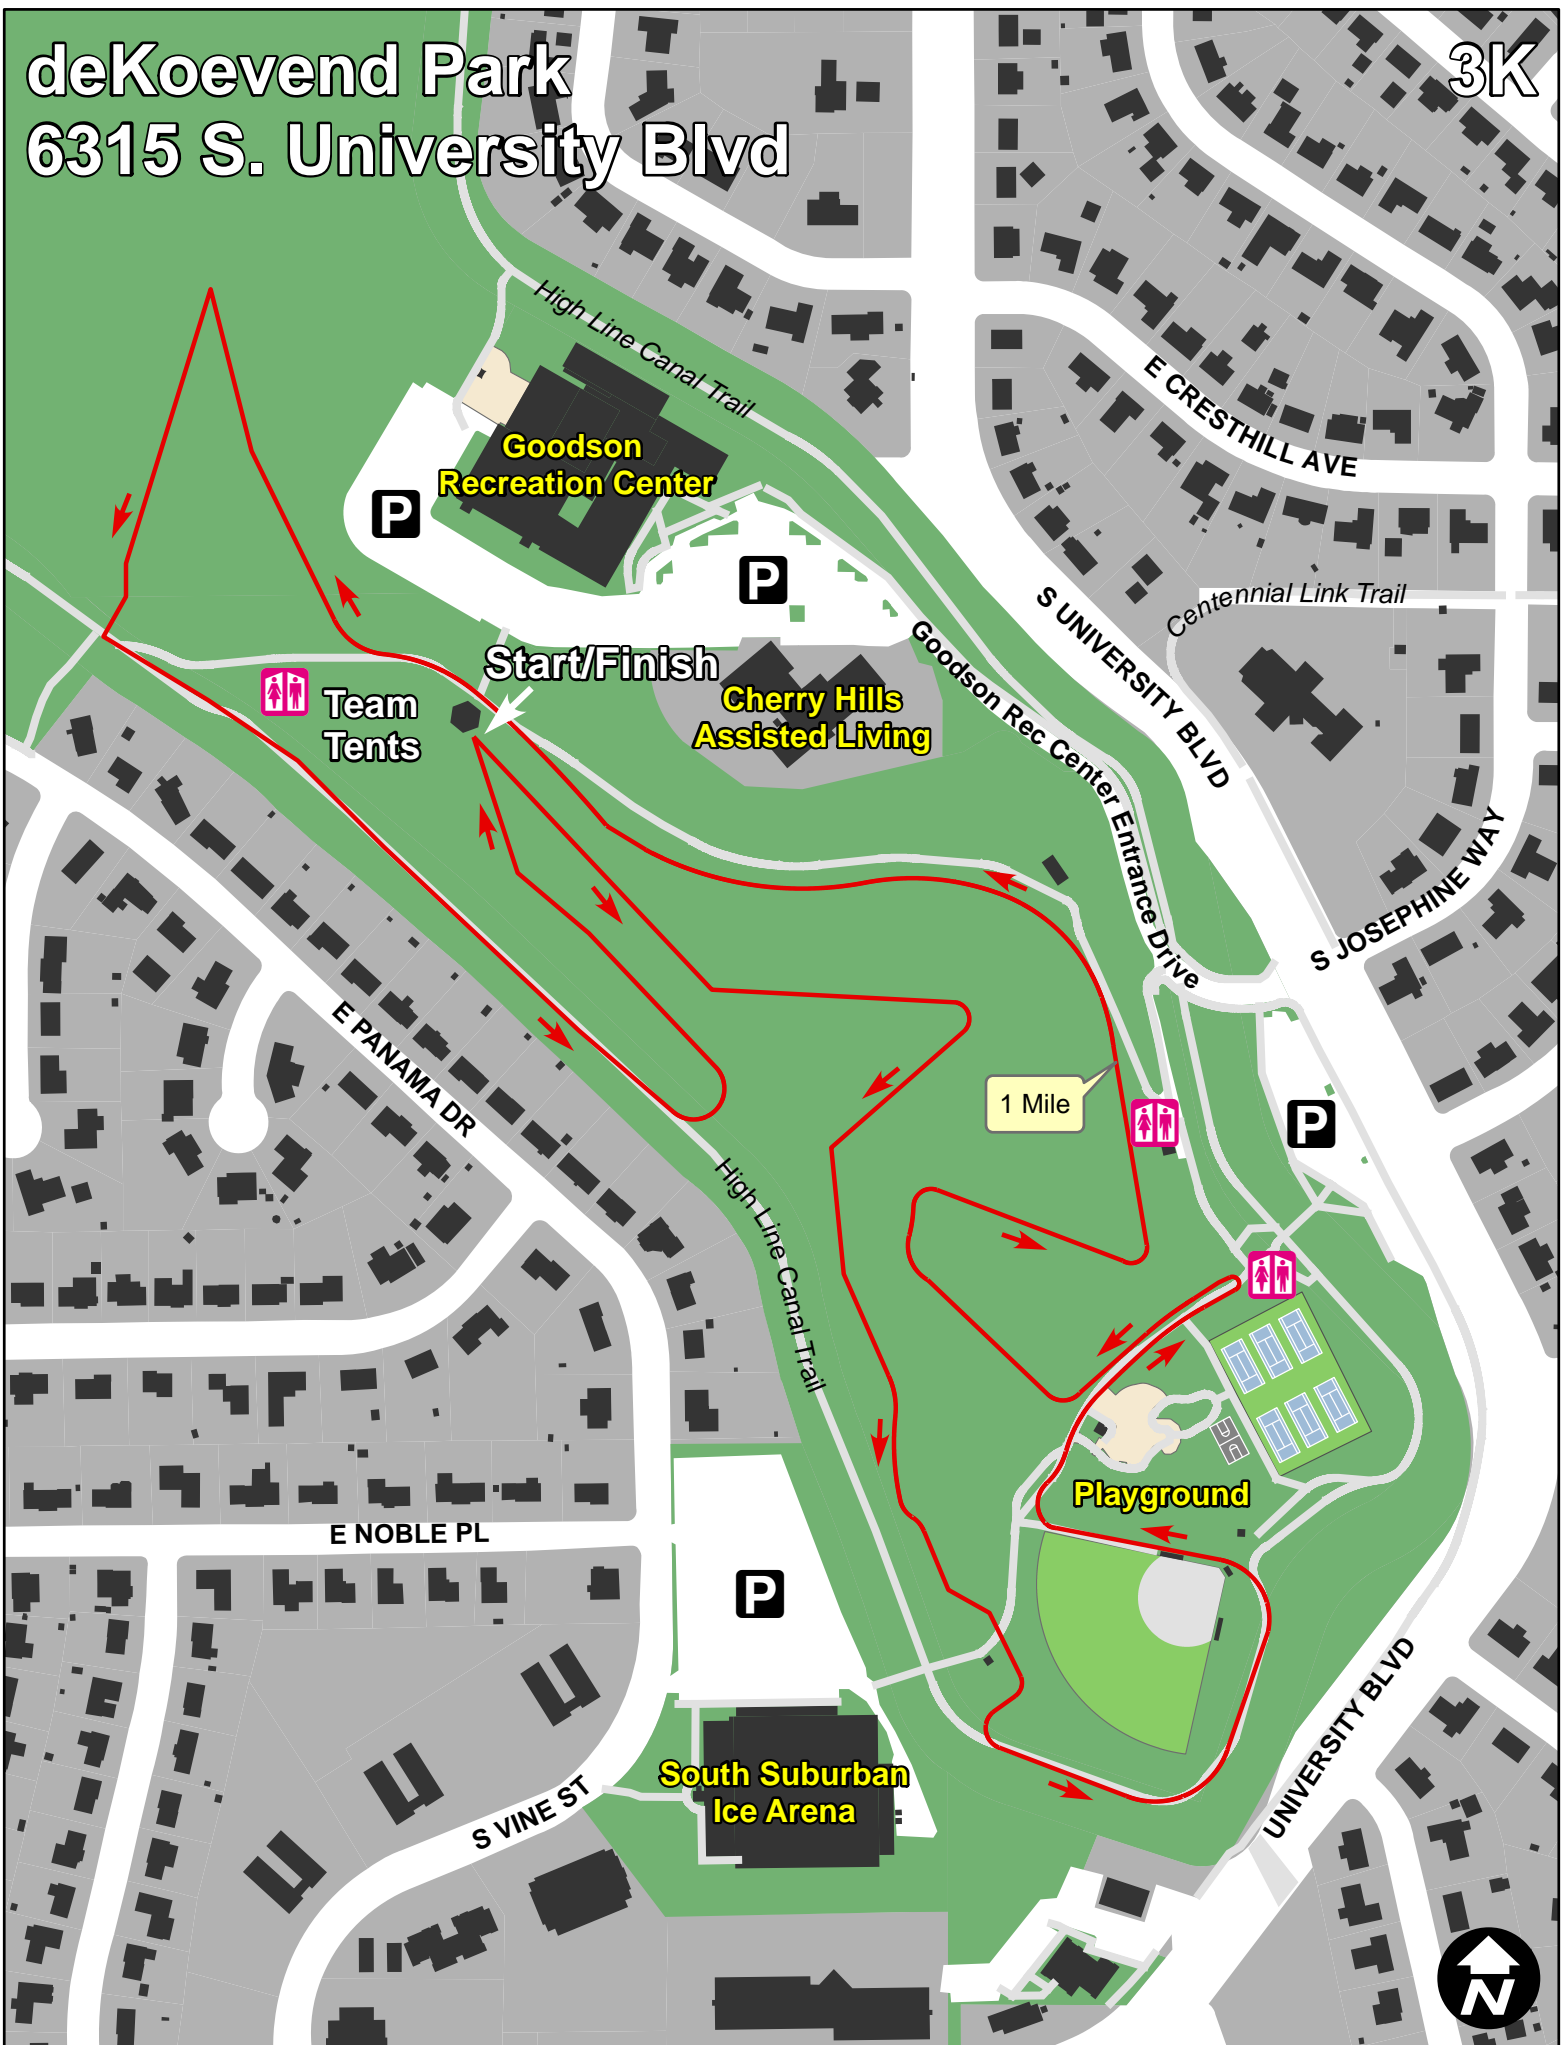

E CRESTHILL AVE

Centennial Link Trail

S UNIVERSITY BLVD

S JOSEPHINE WAY

E PANAMA DR

1 Mile

E NOBLE PL

Playground

South Suburban Ice Arena

S VINE ST

UNIVERSITY BLVD

# deKoevend Park 6315 S. University Blvd

3K

# deKoevend Park 6315 S. University Blvd

4K