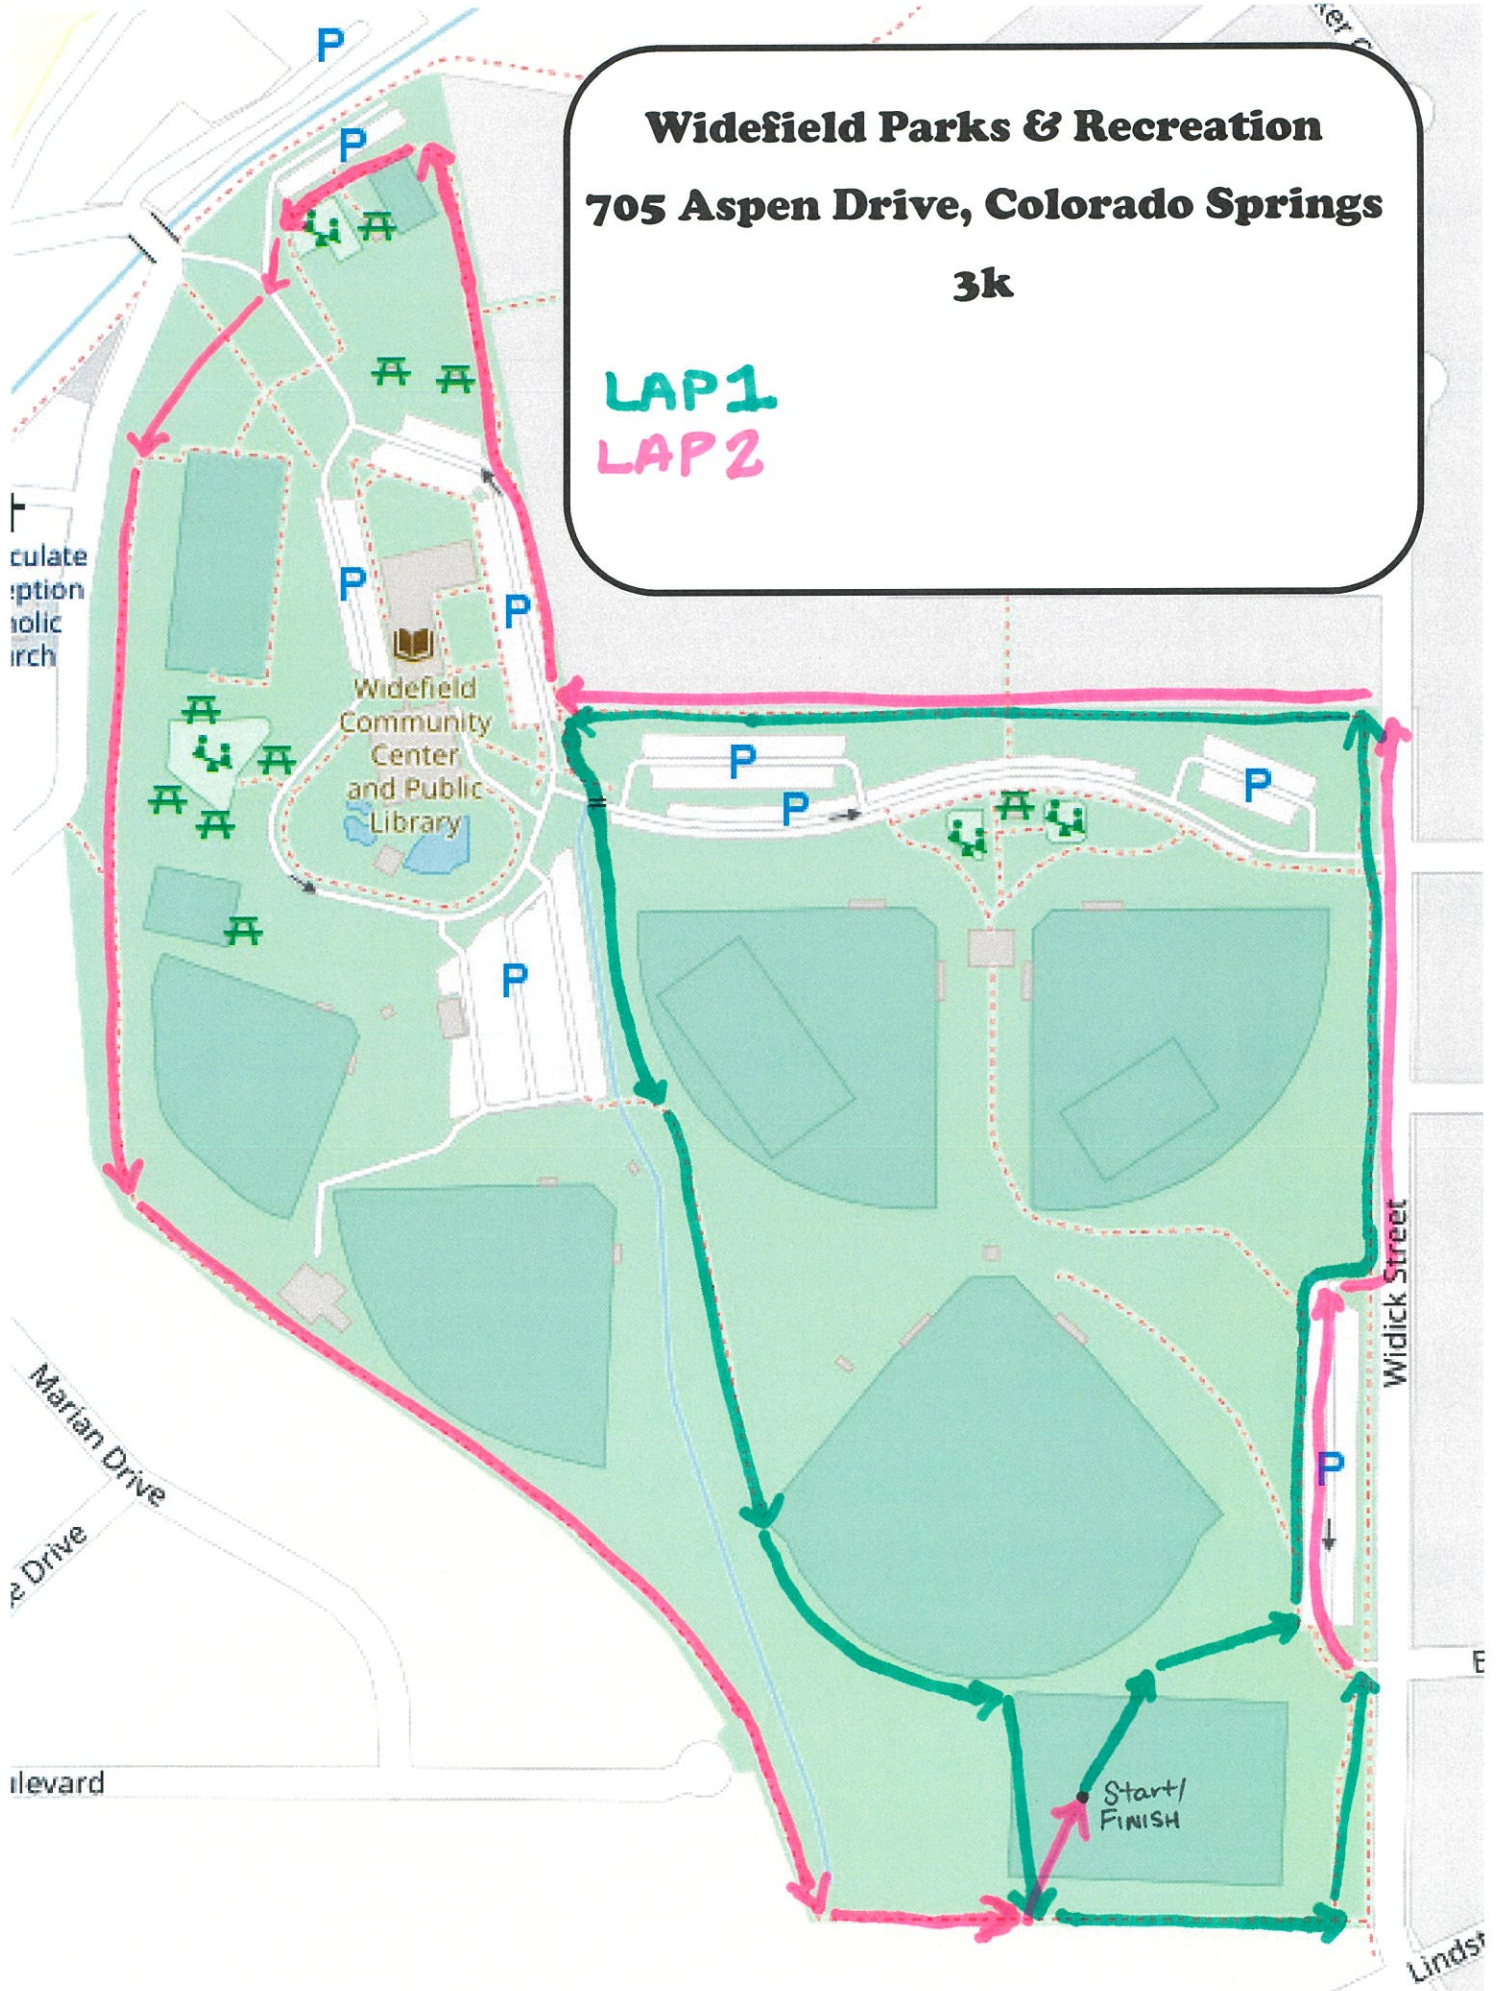

Widefield Parks & Recreation
705 Aspen Drive, Colorado Springs

3k

LAP 1
LAP 2

Widefield Parks & Recreation
705 Aspen Drive, Colorado Springs

4k

LAP 1
LAP 2
LAP 3

Widefield Parks & Recreation
705 Aspen Drive, Colorado Springs

5k

LAP 1
LAP 2
LAP 3

culate
ption
olic
irch

Widefield
Community
Center and Public
Library

Start

Widick Street

FINISH

Marian Drive

Drive

levard

Lindst