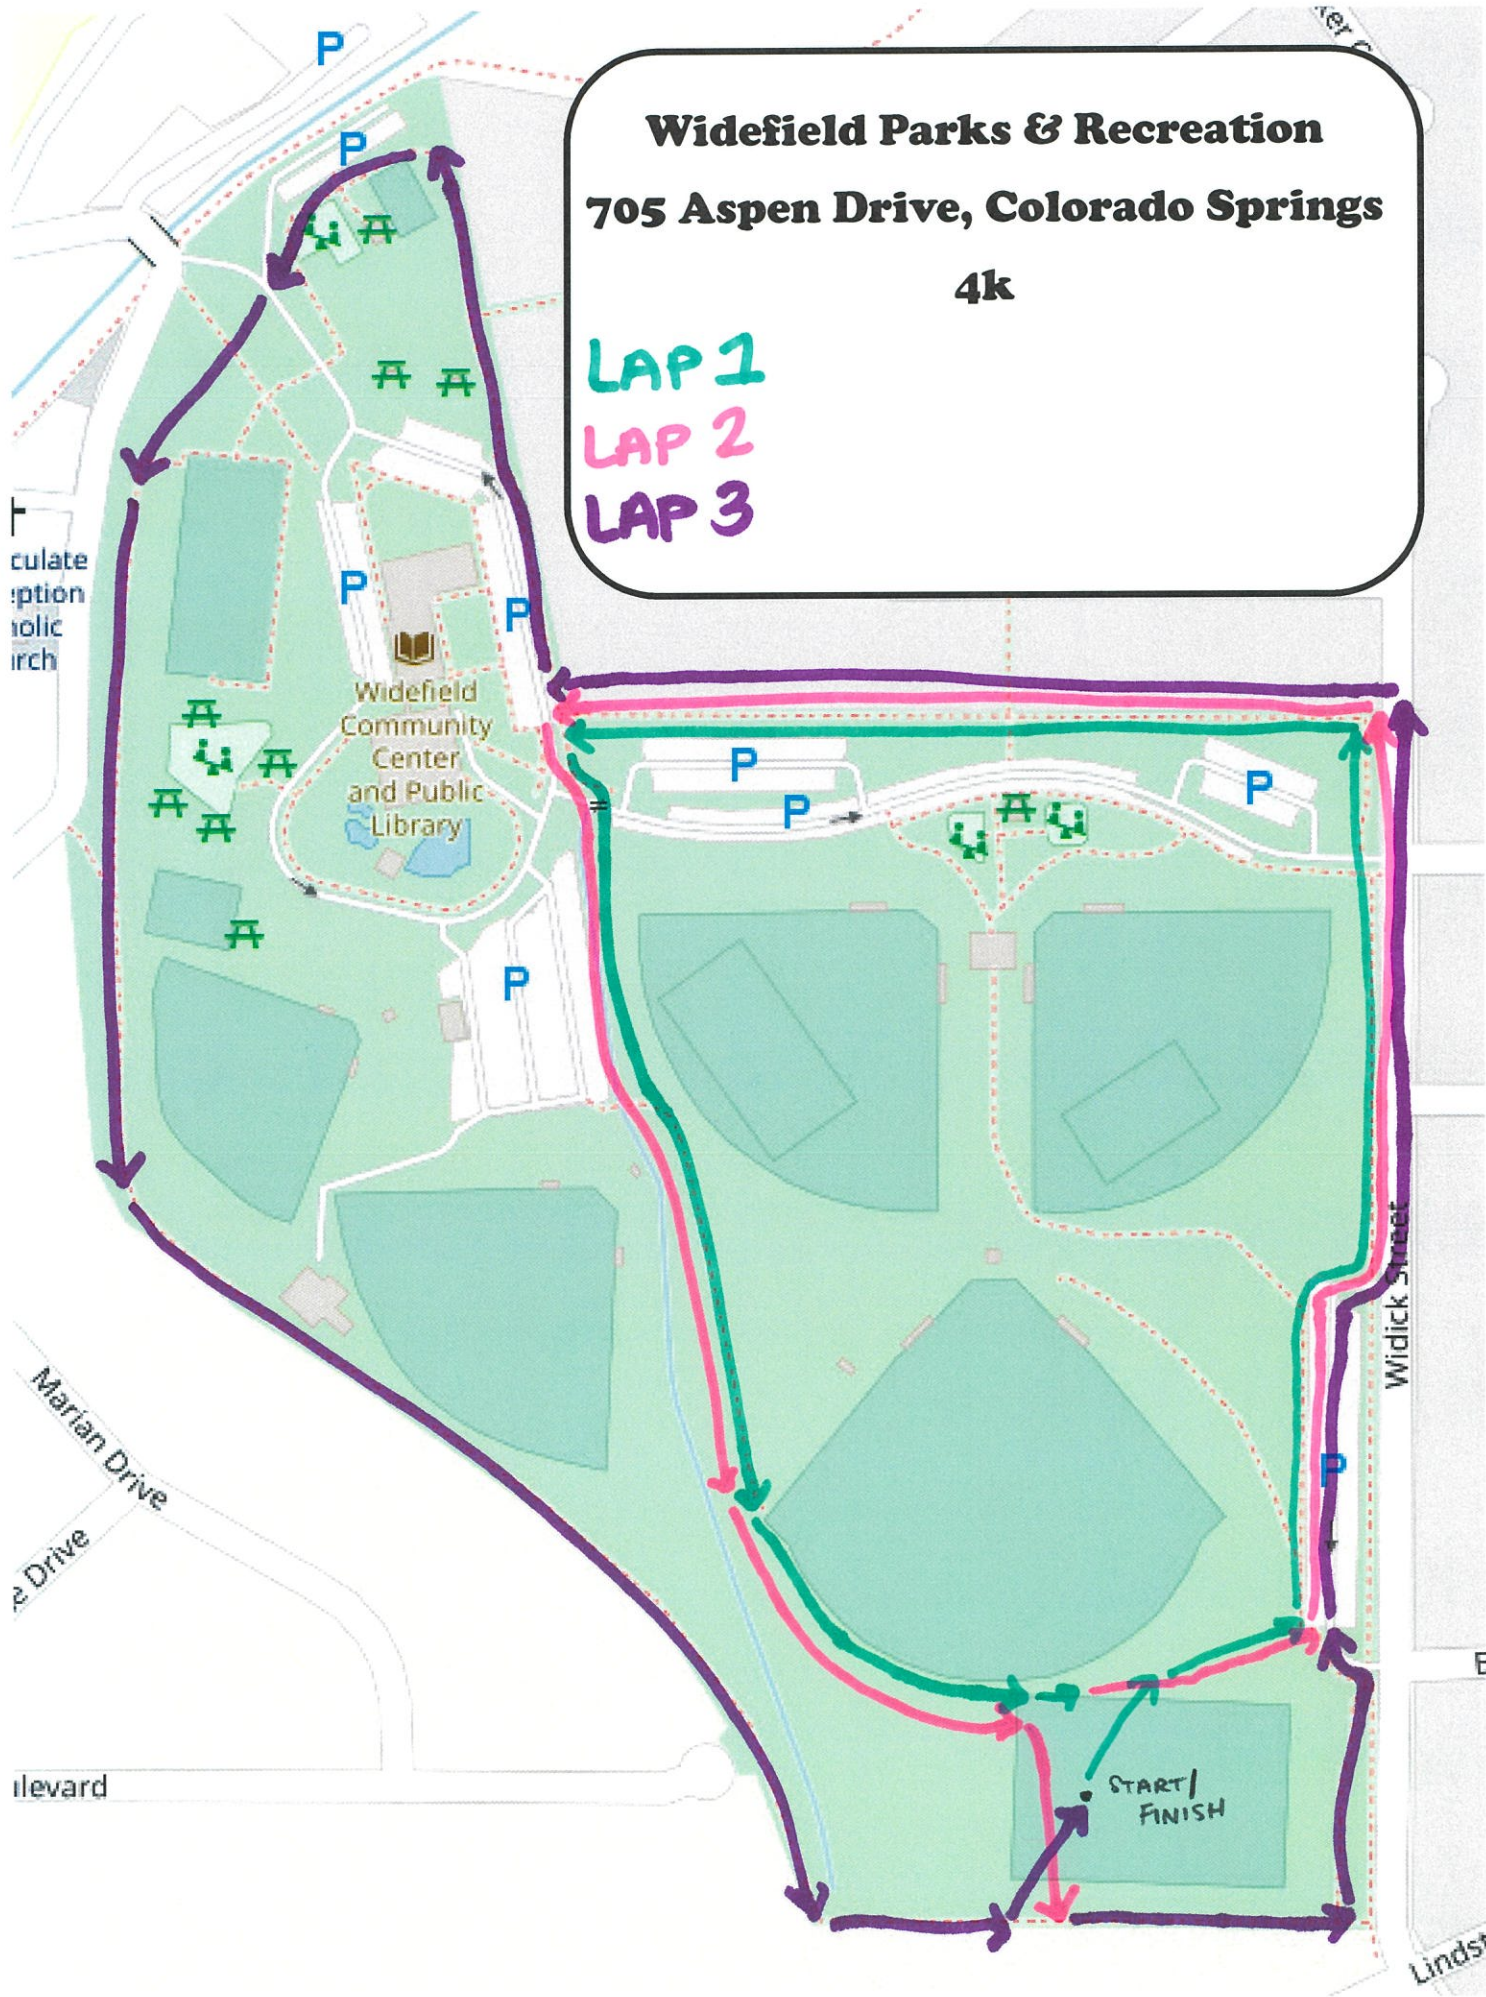

Widefield Parks & Recreation
705 Aspen Drive, Colorado Springs

3k

LAP 1
LAP 2

Widefield Parks & Recreation
705 Aspen Drive, Colorado Springs

4k

LAP 1
LAP 2
LAP 3

Widefield Parks & Recreation
705 Aspen Drive, Colorado Springs

5k

LAP 1
LAP 2
LAP 3

culate
ption
olic
irch

Widefield
Community
Center and Public
Library

Start

Widick Street

FINISH

Marian Drive

Drive

levard

Lindst