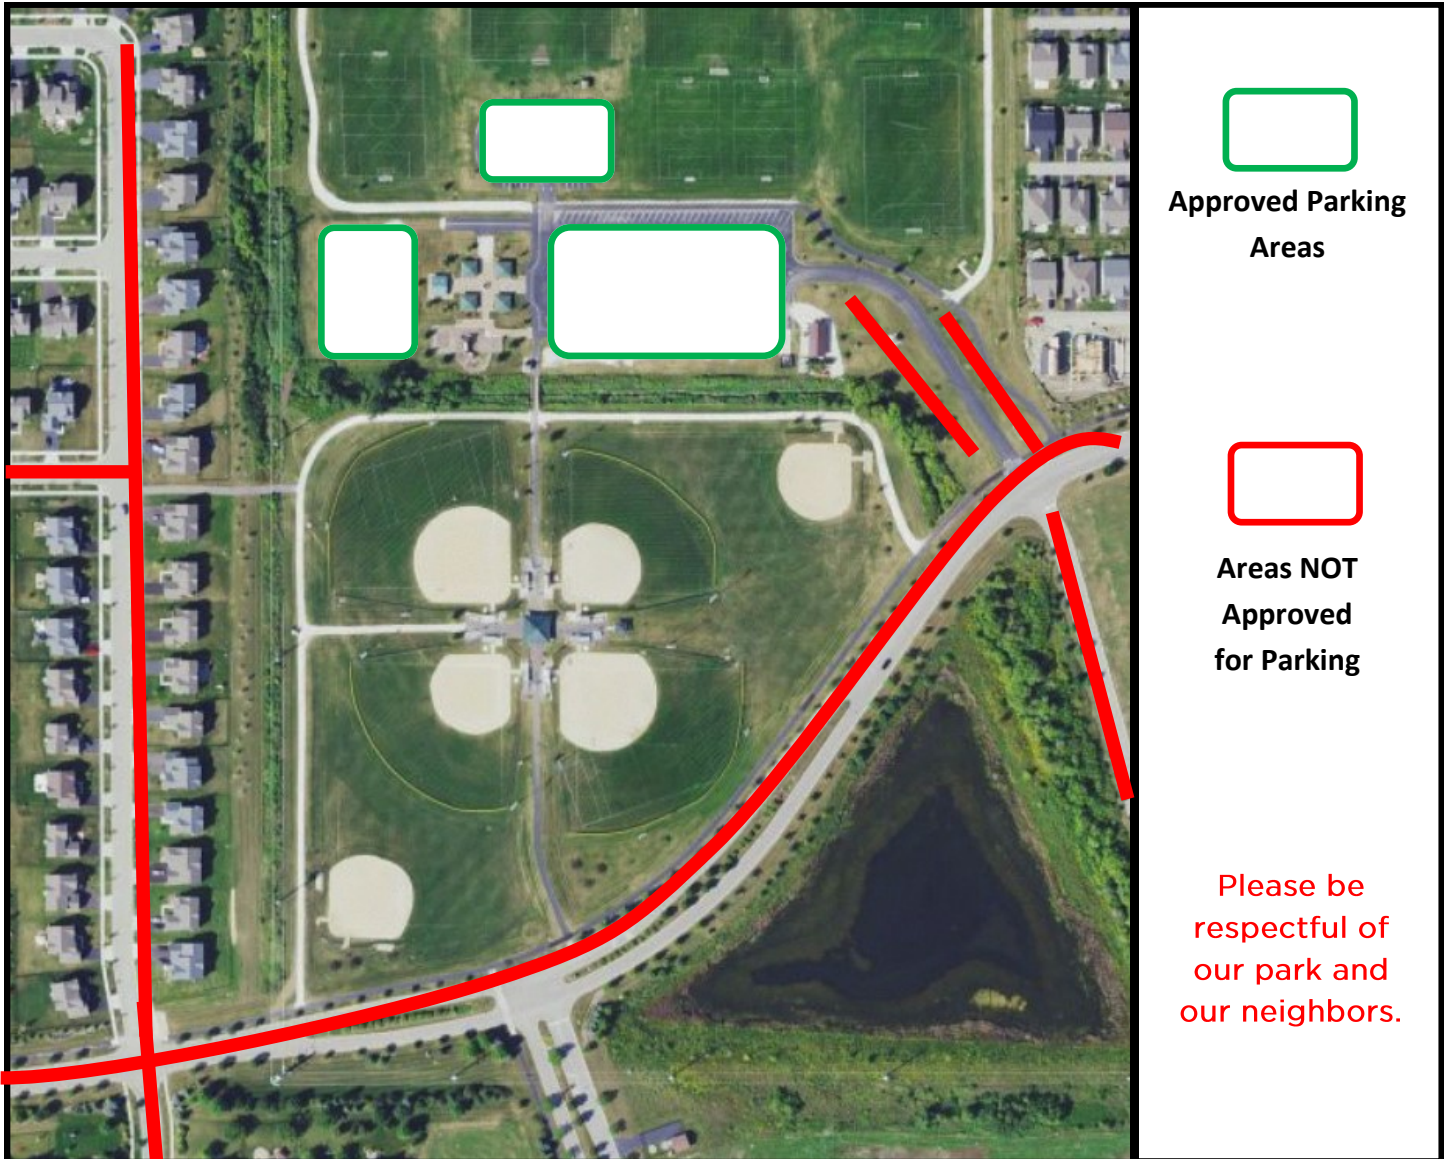

# Tomaso Sports Park

## *Parking and Rules*

### Park Rules:

1. Pets must be leashed and should never enter the sports fields themselves. Owners must cleanup after their pets.
2. Possession or consumption of alcohol or illegal drugs is strictly prohibited.
3. No amplified music without a permit.
4. All parking should be done in the provided parking areas and not in unmarked grass areas or neighborhood streets. Violators may be subject to tickets or towed at owner's expense. Please help us be good stewards of the neighborhood by parking in appropriate areas.
5. Weapons of all types are prohibited.
6. All other state and village laws apply in the park.

*Tomaso Sports Park is a facility of the*