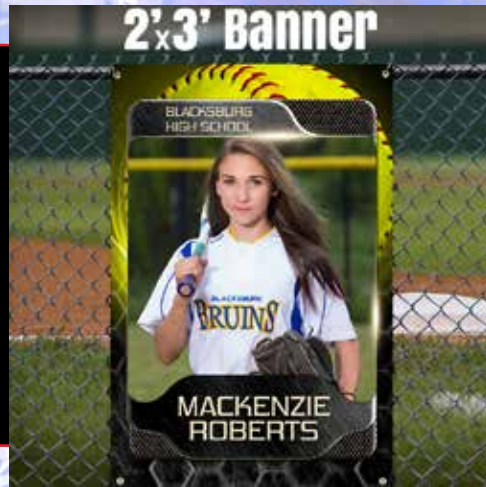

LA CARTE

BANNERS 130Z
1X2 BANNER $18
2X3 BANNER $26
2X4 BANNER $32
3X4 BANNER $50
3X6 BANNER $74
4X6 BANNER $90
4X8 BANNER $120