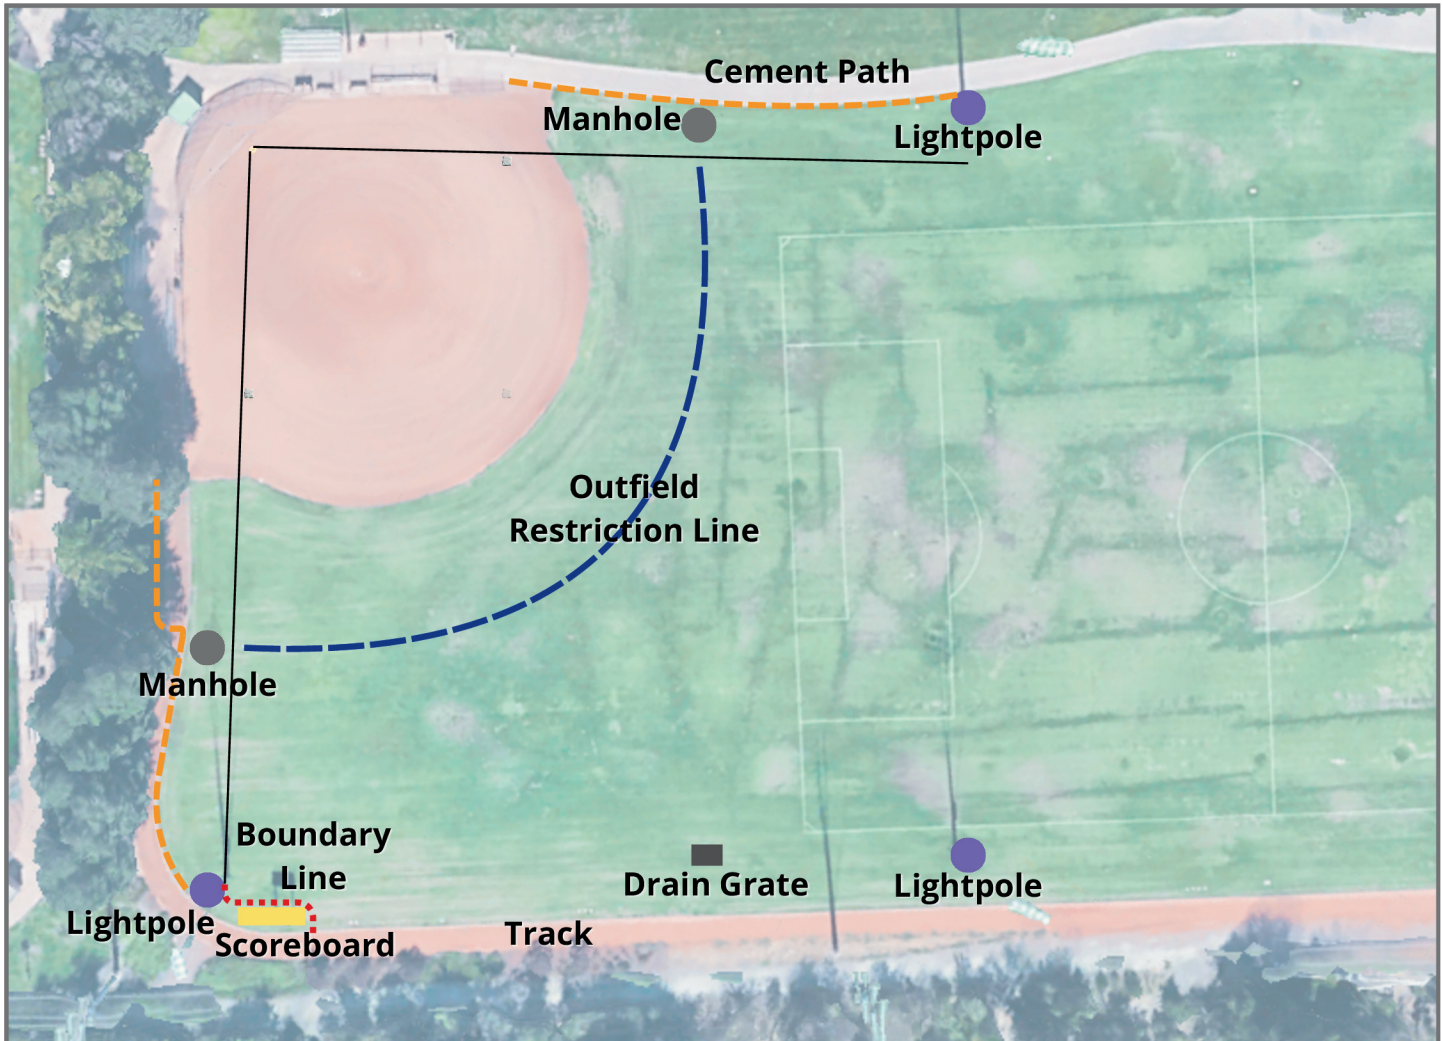

San Ramon Adult Softball League | Field 3 Diagram

Boundary Line: The boundary line is an imaginary line that runs in fair territory in right field. The line cuts from the light post, in front of the scoreboard and then to the track.

Ground Rule Doubles: Anytime the ball goes past the *Boundary Line* or goes onto the track by bounce or roll, the hit is a ground rule double and will be ruled a dead ball.

Home Runs: Any ball that goes over the *Boundary Line*, hits the scoreboard, trees or track (in fair territory) while in the air is considered a Home Run. A *Catch & Carry* rule is in place for right field, so players avoid running into trees or onto the track.

***There is a one Home Run limit in right field for each team. Additional would-be Home Runs to right field will be an automatic out due to the safety of individuals on the Iron Horse Trail.*

Outfield Restriction Line: For Co-Ed games, outfielders must remain behind the outfield restriction line (~150ft from home plate) until the batter swings at the pitch.

Out of Play Area: Any balls hit into the trees or on/over the dirt track in right field's foul territory is considered Out of Play. Any ball hit onto or past the cement path in left field's foul territory is considered Out of Play.