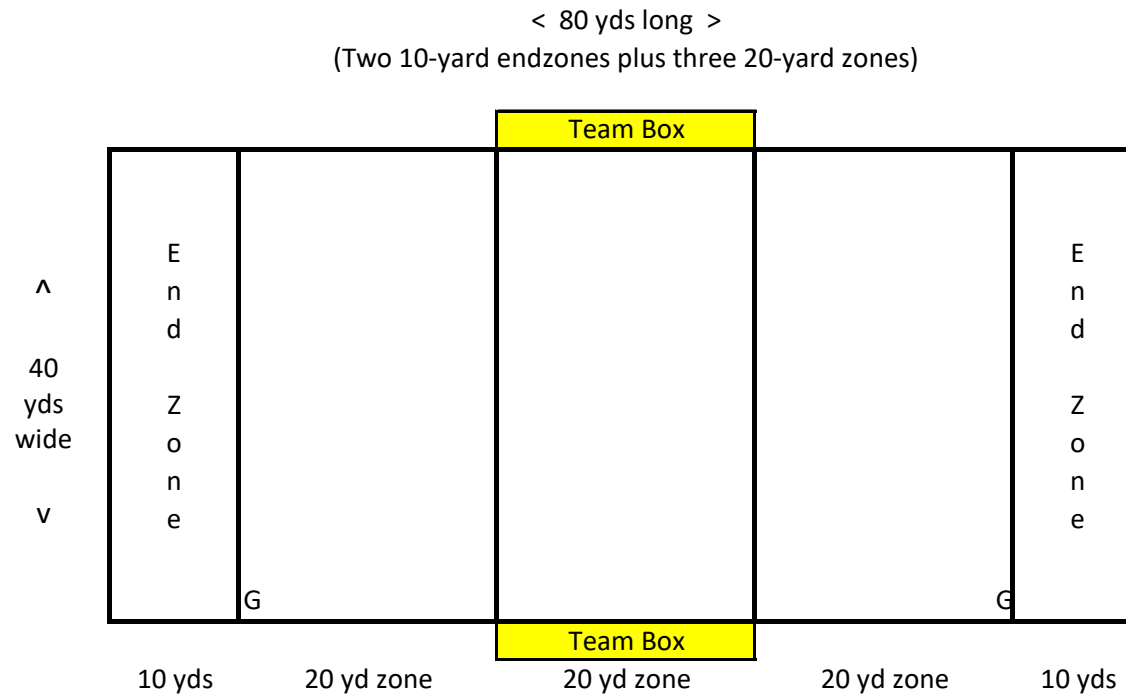

Loveland Youth Flag Football
2022 Fall - Field Layout with Coach Box on each side
LSP 6 & 7

revised

Overall Field Dimensions

- * 80 yds long
 (includes end zones)
- * 40 yds wide

Team Box Dimensions

- * 20 yds long
- * 3 yds deep

*All Leagues, Both Fields