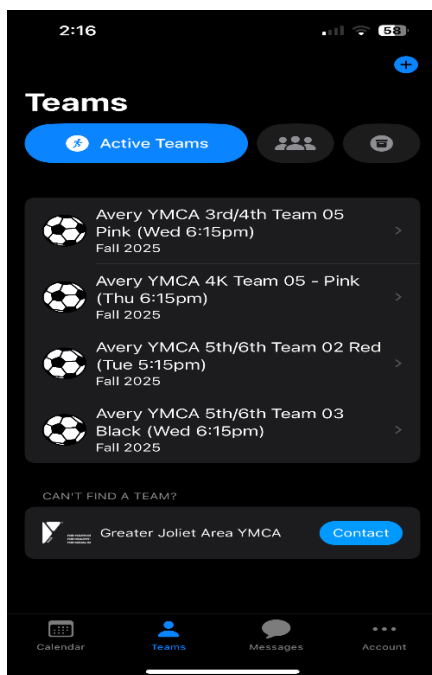

TEAM SIDELINE APP LOGIN DIRECTIONS

FOR YOUTH DEVELOPMENT®
FOR HEALTHY LIVING
FOR SOCIAL RESPONSIBILITY

1. DOWNLOAD THE TEAM SIDELINE TEAM SITES APP ON YOUR PHONE.

2. ONCE YOU HAVE RECEIVED YOUR TEAM EMAIL, YOU WILL BE ABLE TO LOGIN TO YOUR TEAM SITE.

FOR YOUTH DEVELOPMENT®
FOR HEALTHY LIVING
FOR SOCIAL RESPONSIBILITY

- ONCE LOGGED IN, YOU WILL IMMEDIATELY BE TAKEN TO YOUR CALENDAR, WHICH IS THE HOME SCREEN. YOUR PRACTICE AND GAME SCHEDULE FOR ALL CHILDREN WILL SHOW ON THIS SCREEN.

- TO VIEW A SPECIFIC TEAM SITE, CLICK ON THE 'TEAMS' ICON ON THE BOTTOM OF THE SCREEN.

**FOR YOUTH DEVELOPMENT®
FOR HEALTHY LIVING
FOR SOCIAL RESPONSIBILITY**

5. THEN CLICK ON YOUR SPECIFIED TEAM TO VIEW THEIR TEAM SITE. ONCE THERE, YOU WILL SEE THAT TEAM'S TEAM SITE. YOU CAN VIEW THEIR ROSTER, ANNOUNCEMENTS, EVENTS, ETC.