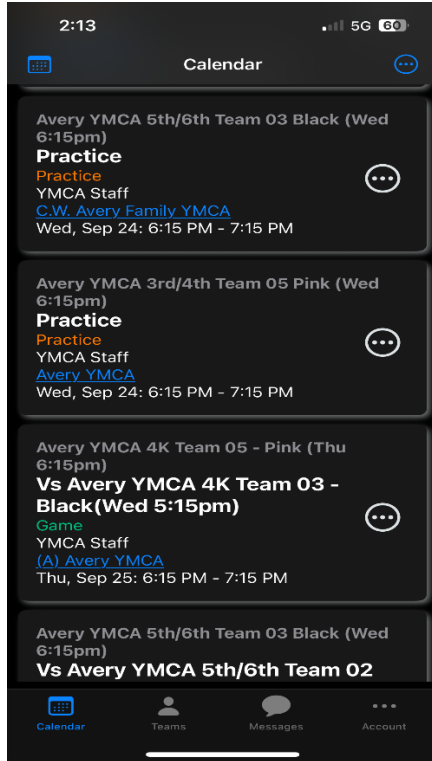

TEAM SIDELINE APP LOGIN DIRECTIONS

FOR YOUTH DEVELOPMENT®
FOR HEALTHY LIVING
FOR SOCIAL RESPONSIBILITY

1. DOWNLOAD THE TEAM SIDELINE TEAM SITES APP ON YOUR PHONE.

2. ONCE YOU HAVE RECEIVED YOUR TEAM EMAIL, YOU WILL BE ABLE TO LOGIN TO YOUR TEAM SITE.

FOR YOUTH DEVELOPMENT®
FOR HEALTHY LIVING
FOR SOCIAL RESPONSIBILITY

- ONCE LOGGED IN, YOU WILL IMMEDIATELY BE TAKEN TO YOUR CALENDAR, WHICH IS THE HOME SCREEN. YOUR PRACTICE AND GAME SCHEDULE FOR ALL CHILDREN WILL SHOW ON THIS SCREEN.

- TO VIEW A SPECIFIC TEAM SITE, CLICK ON THE 'TEAMS' ICON ON THE BOTTOM OF THE SCREEN.

**FOR YOUTH DEVELOPMENT®
FOR HEALTHY LIVING
FOR SOCIAL RESPONSIBILITY**

5. THEN CLICK ON YOUR SPECIFIED TEAM TO VIEW THEIR TEAM SITE. ONCE THERE, YOU WILL SEE THAT TEAM'S TEAM SITE. YOU CAN VIEW THEIR ROSTER, ANNOUNCEMENTS, EVENTS, ETC.