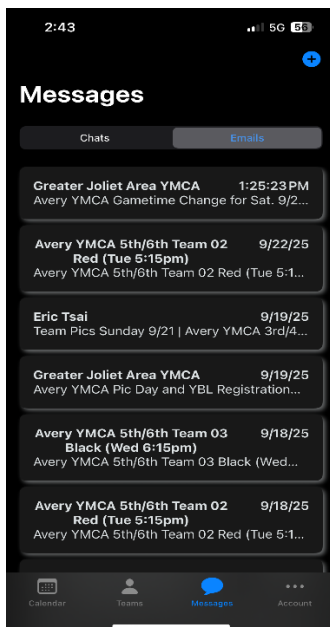

FOR YOUTH DEVELOPMENT®
FOR HEALTHY LIVING
FOR SOCIAL RESPONSIBILITY

- ONCE LOGGED IN, YOU WILL IMMEDIATELY BE TAKEN TO YOUR CALENDAR, WHICH IS THE HOME SCREEN. YOUR PRACTICE AND GAME SCHEDULE FOR ALL CHILDREN WILL SHOW ON THIS SCREEN.

- TO VIEW A SPECIFIC TEAM SITE, CLICK ON THE 'TEAMS' ICON ON THE BOTTOM OF THE SCREEN.

**FOR YOUTH DEVELOPMENT®
FOR HEALTHY LIVING
FOR SOCIAL RESPONSIBILITY**

5. THEN CLICK ON YOUR SPECIFIED TEAM TO VIEW THEIR TEAM SITE. ONCE THERE, YOU WILL SEE THAT TEAM'S TEAM SITE. YOU CAN VIEW THEIR ROSTER, ANNOUNCEMENTS, EVENTS, ETC.

6. YOU CAN ALSO VIEW ANY AND ALL TEAM CHATS AND EMAILS THAT ARE SENT OUT BY THE SPORTS DEPARTMENT AND YOUR COACH. TO DO SO, CLICK ON THE 'MESSAGES' ICON ON THE BOTTOM OF THE SCREEN. YOU CAN TOGGLE BETWEEN YOUR TEAM CHATS AND EMAILS. THERE IS ALSO A 'CHAT' IRON ON THE 'TEAMS' PAGE.