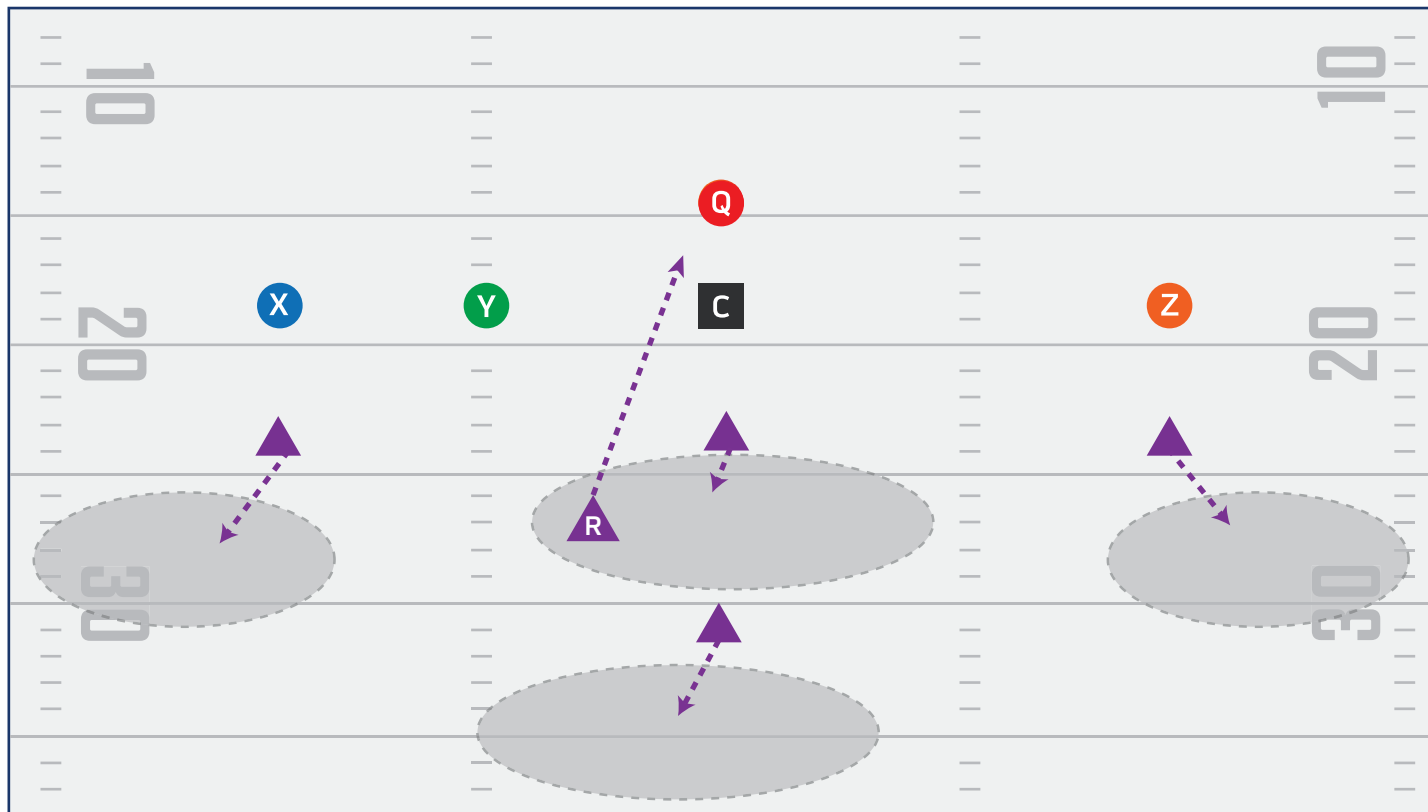

NFL FLAG COVER 1