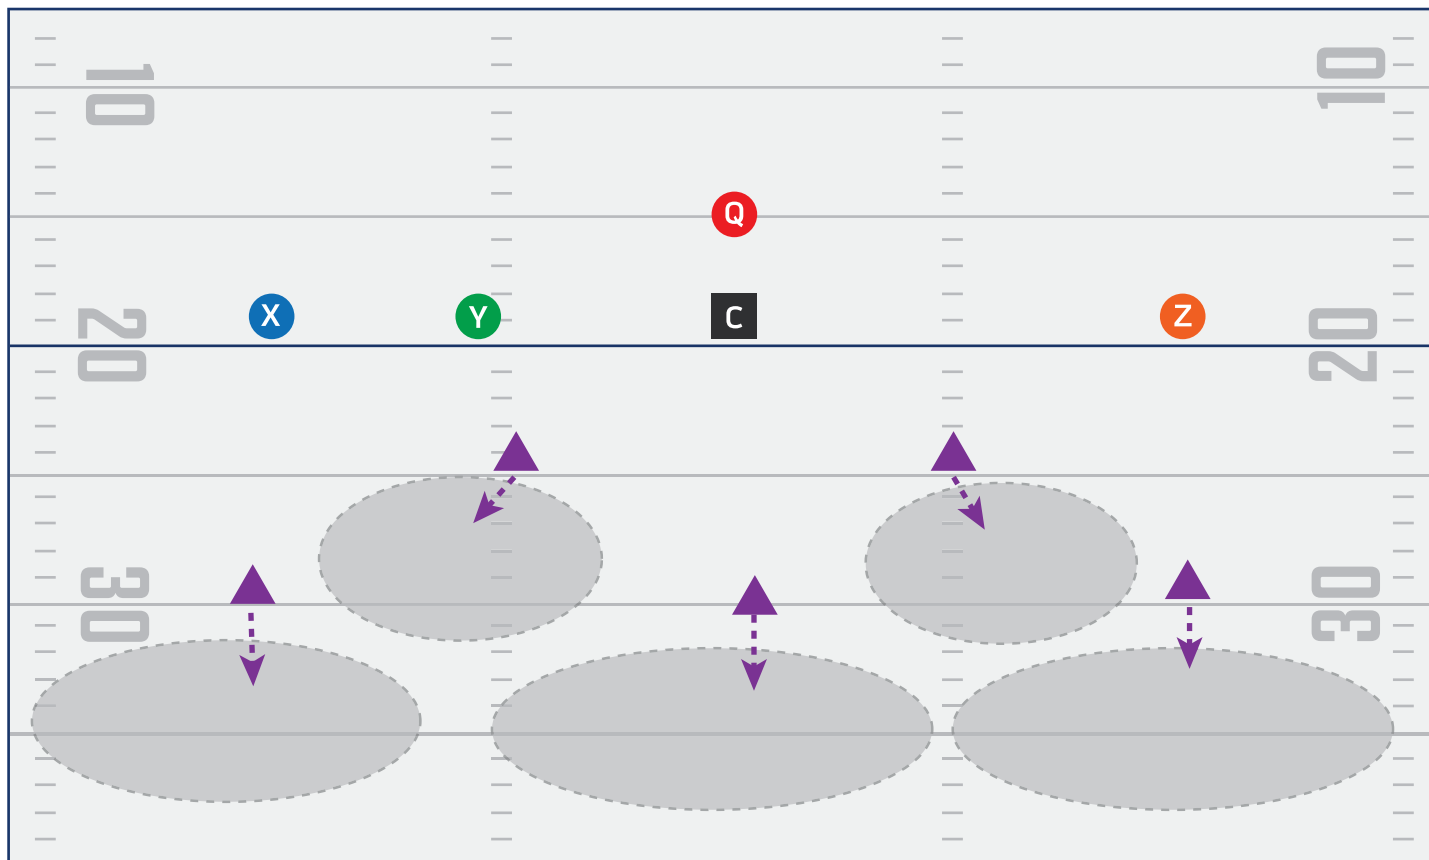

NFL FLAG COVER 3