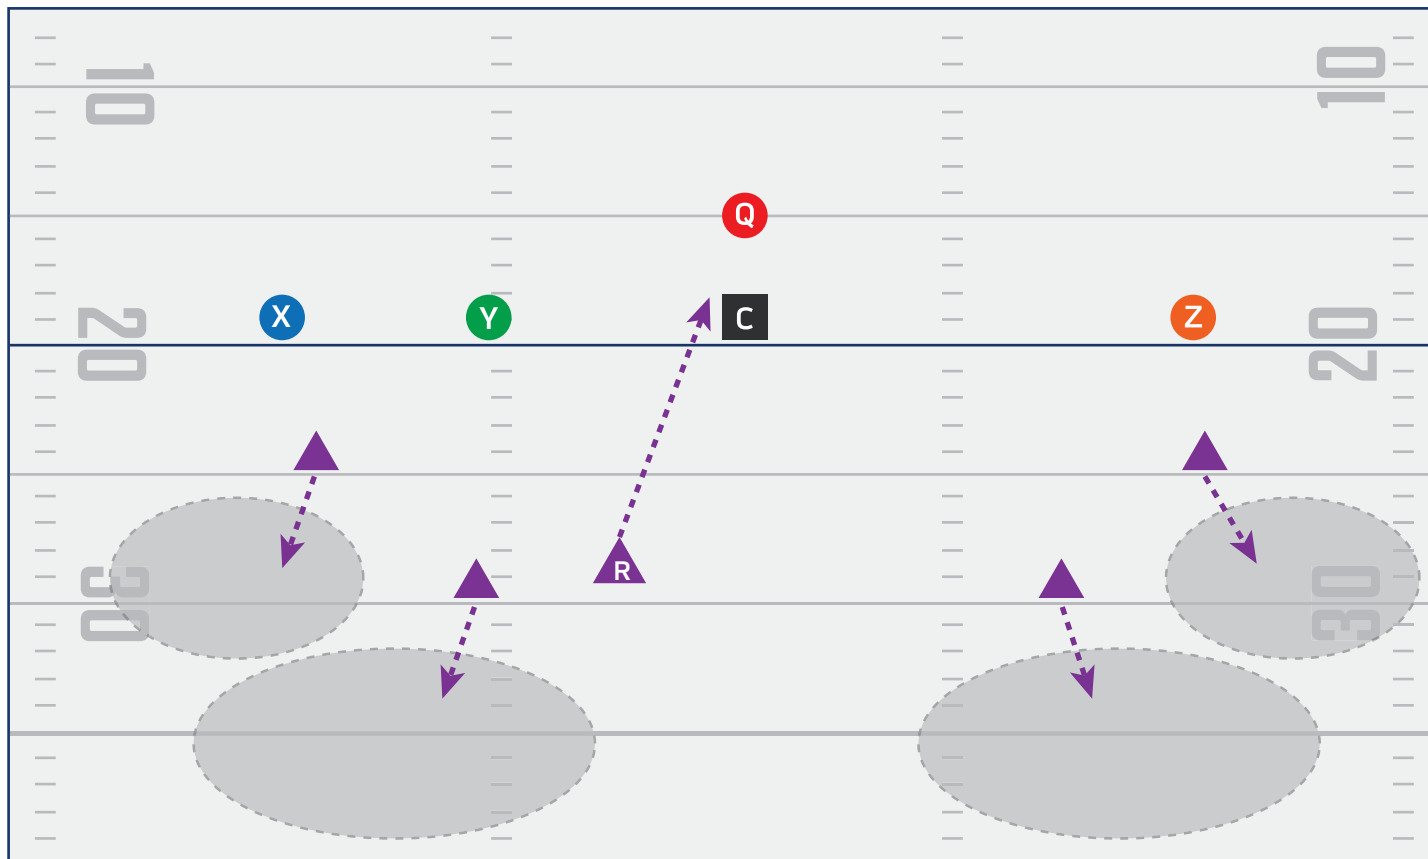

NFL FLAG COVER 2