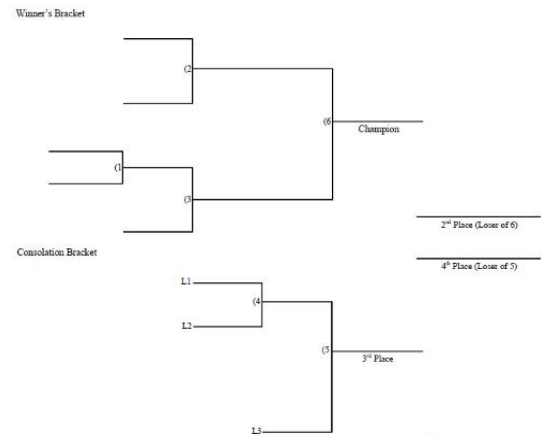

Four (4) Team League

No. of Games: 10 games (9 regular season games, all teams guaranteed 1 playoff game)
Season Length: 10 weeks (teams play all other teams 3 times during the regular season)
Playoff Format:

1 Night Playoff

- Game 1: 3 vs. 4
- Game 2: 2 vs. Winner of Game 1
- Game 3: 1 vs. Winner of Game 2

Five (5) Team League

No. of Games: 10 games (8 regular season games, all teams guaranteed 2 playoff games)
Season Length: 12 weeks (teams play all other teams 2 times during the regular season; Each team has 2 BYE weeks)

Playoff Format:

Night 1

- Game 1: 5 vs. 4
- Game 2: 2 vs. 3
- Game 3: Winner of Game 1 vs. 1

Night 2

- Game 4: Loser of Game 1 vs. Loser of Game 2
- Game 5: Winner of Game 4 vs. Loser of Game 3
- Game 6: Winner of Game 2 vs. Winner of Game 3

Six (6) Team League

No. of Games: 10 games (10 regular season games, top four (4) teams enter playoffs)
Season Length: 10 weeks (teams play all other teams 2 times during the regular season)
Playoff Format: