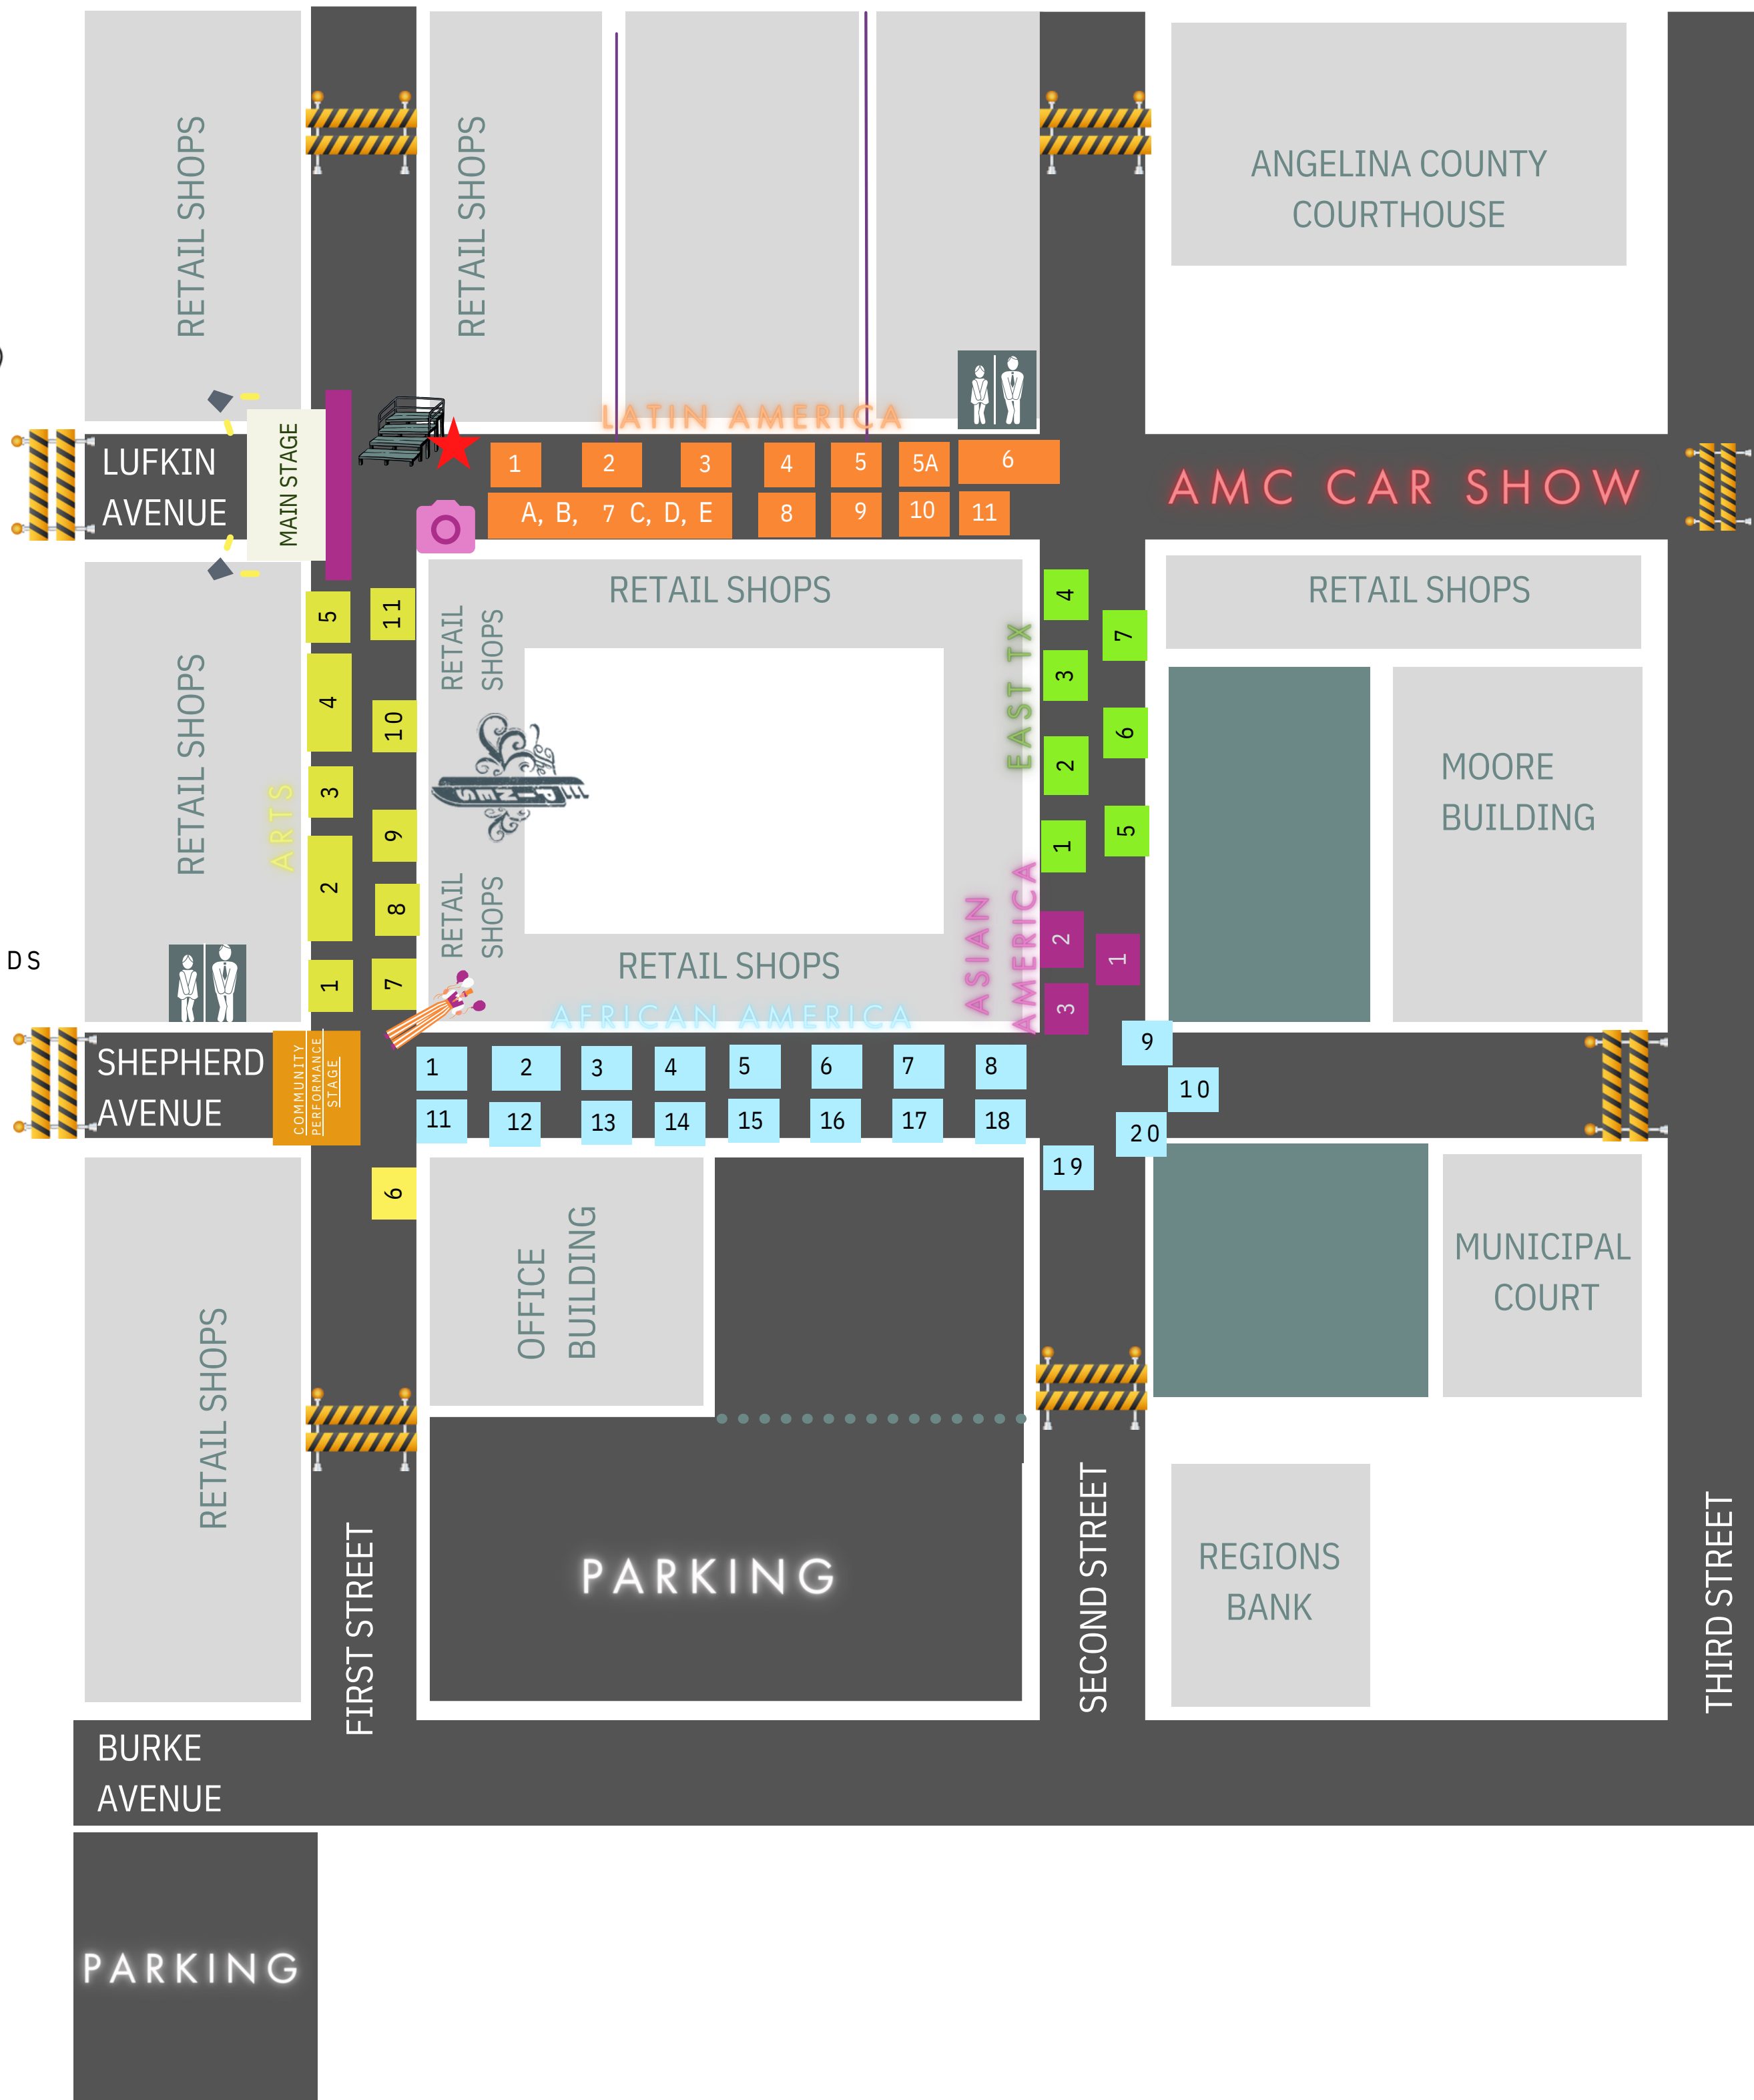

TIMELINE:
 7:00 AM ROADS CLOSED
 10:00 AM LOAD-IN
 1:30 PM LOAD-IN COMPLETE
 2:00 PM FESTIVAL OPENS
 6:00 PM CONCERT STARTS
 8:00 PM FESTIVAL CLOSES/CONCERT ENDS

 Parks and Rec Tent

 Photobooth

- ARTS:**
- 1.Naranjo Museum
 - 2.MET
 - 3.Angelina Arts Alliance
 - 4.Limners
 - 5.Lufkin Art Guild
 - 6.Face Painter
 - 7.Theater
 - 8.Ellen Trout Zoo
 - 9.Texas Forestry Museum
 - 10.Casey Muse - Starr Ave
 - 11.Kierans Krafts

- AFRICAN AMERICA:**
- 1.Gary Roberts
 - 2.Abundant Life UMC/Life Center / Marketplace
 - 3.Alpha Kappa Alpha Sorority Inc.
 - 4.Angelina County Education Support
 - 5.Chops Fish & Soul Food
 - 6.D's Roots Market
 - 7.Divine 9
 - 8.Grand Luxe Realty Co
 - 9.Legacy Institute for Financial Education
 - 10.Mz, B's Creations
 - 11.Citizen's Chamber
 - 12.New Zion Temple of Deliverance
 - 13.JD's Center of Hope
 - 14.Quest Homes
 - 15.Safari Kidz Academy
 - 16.Sarah's Hope
 - 17.St Luke's Health Memorial
 - 18.Treasure Island
 - 19.Willie P's Food Truck
 - 20.Tucker Family Medicine

- ASIAN AMERICA:**
- 1.Shali's Food Truck
 - 2.Shali's Friend - Silk Gowns
 - 3.Enchanted Engravings & Design

- EAST TEXAS:**
- 1.USA Center, Texas A&M University
 - 2.Reed's Fish & More
 - 3.Darlin' Market
 - 4.Scentsy
 - 5.Kona Ice
 - 6.Splash Kingdom
 - 7.Texas Nutrition

- LATIN AMERICA:**
- 1.A&A Gifts & food service
 - 2.Cuttin' Classics with Lupe
 - 3.Studio Yvette
 - 4.Iglesia La Vina
 - 5.Lufkin Clinic of Chiropractic
 - 5A.Legacy Institute
 - 6.Sew Tutu Crafts & Foodservice
 - 7A.Mi Huerta
 - 7B.El Yucateco
 - 7C.Novamax
 - 7D.Coco Loko
 - 7E.Arelys Bakery
 - 8.Mrs. A's Wreaths & More
 - 9.Octavia U Aesthetics
 - 10.Real Time bread
 - 11.MGM Performers