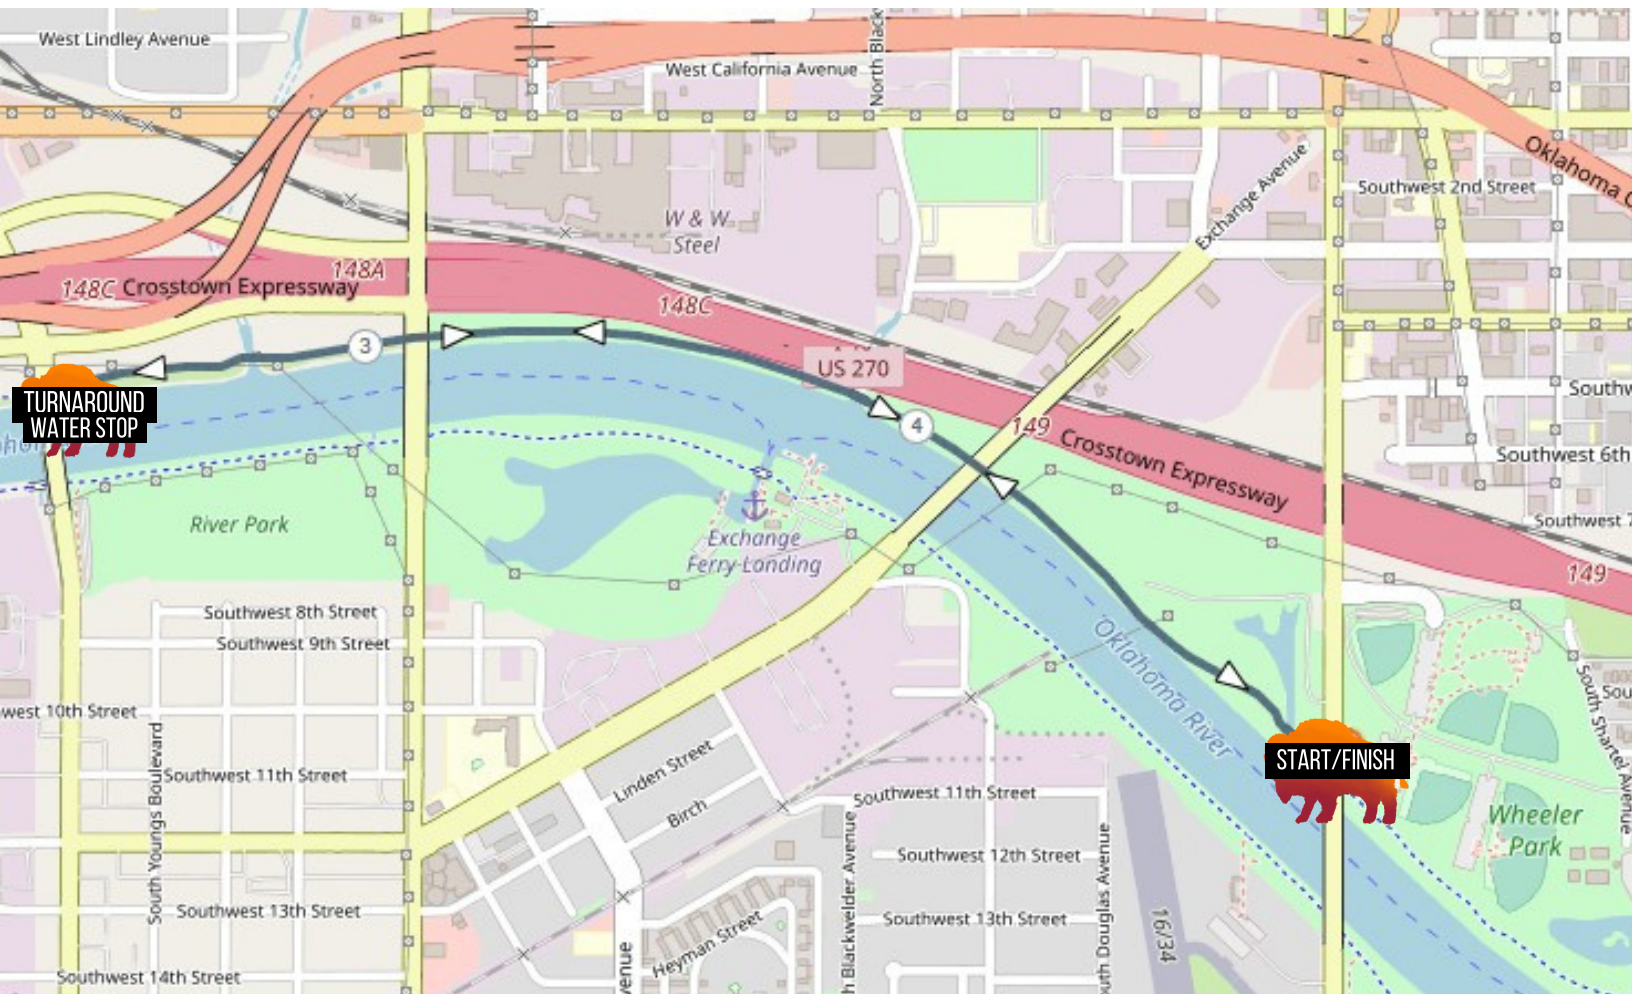

4TH ANNUAL BEDLAM BASH

2020 5K Course Map

*map is measured in kilometers

WATER STOP IS CLOSED WATER BOTTLES ONLY.

OKC PARKS