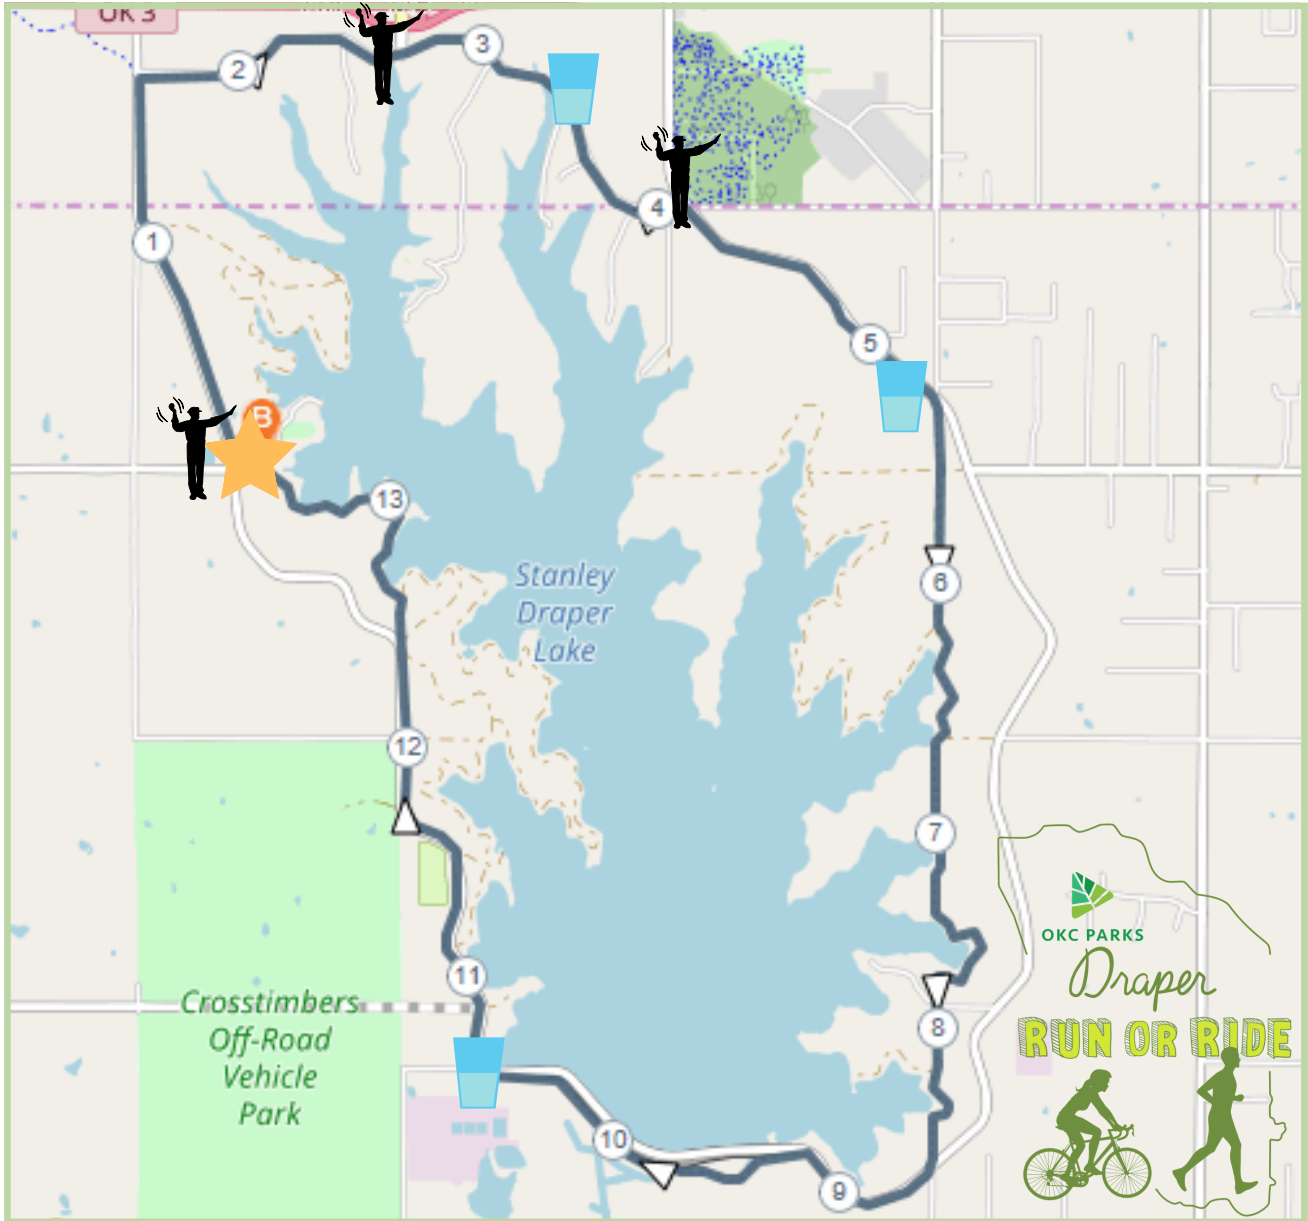

Draper Run or Ride Half Marathon Course Map

LEGEND:

Start/Finish Line

Stationed Officer

Entire event will be held on the trail, please do not detour from the paved trail.

Water Stop

OKC PARKS