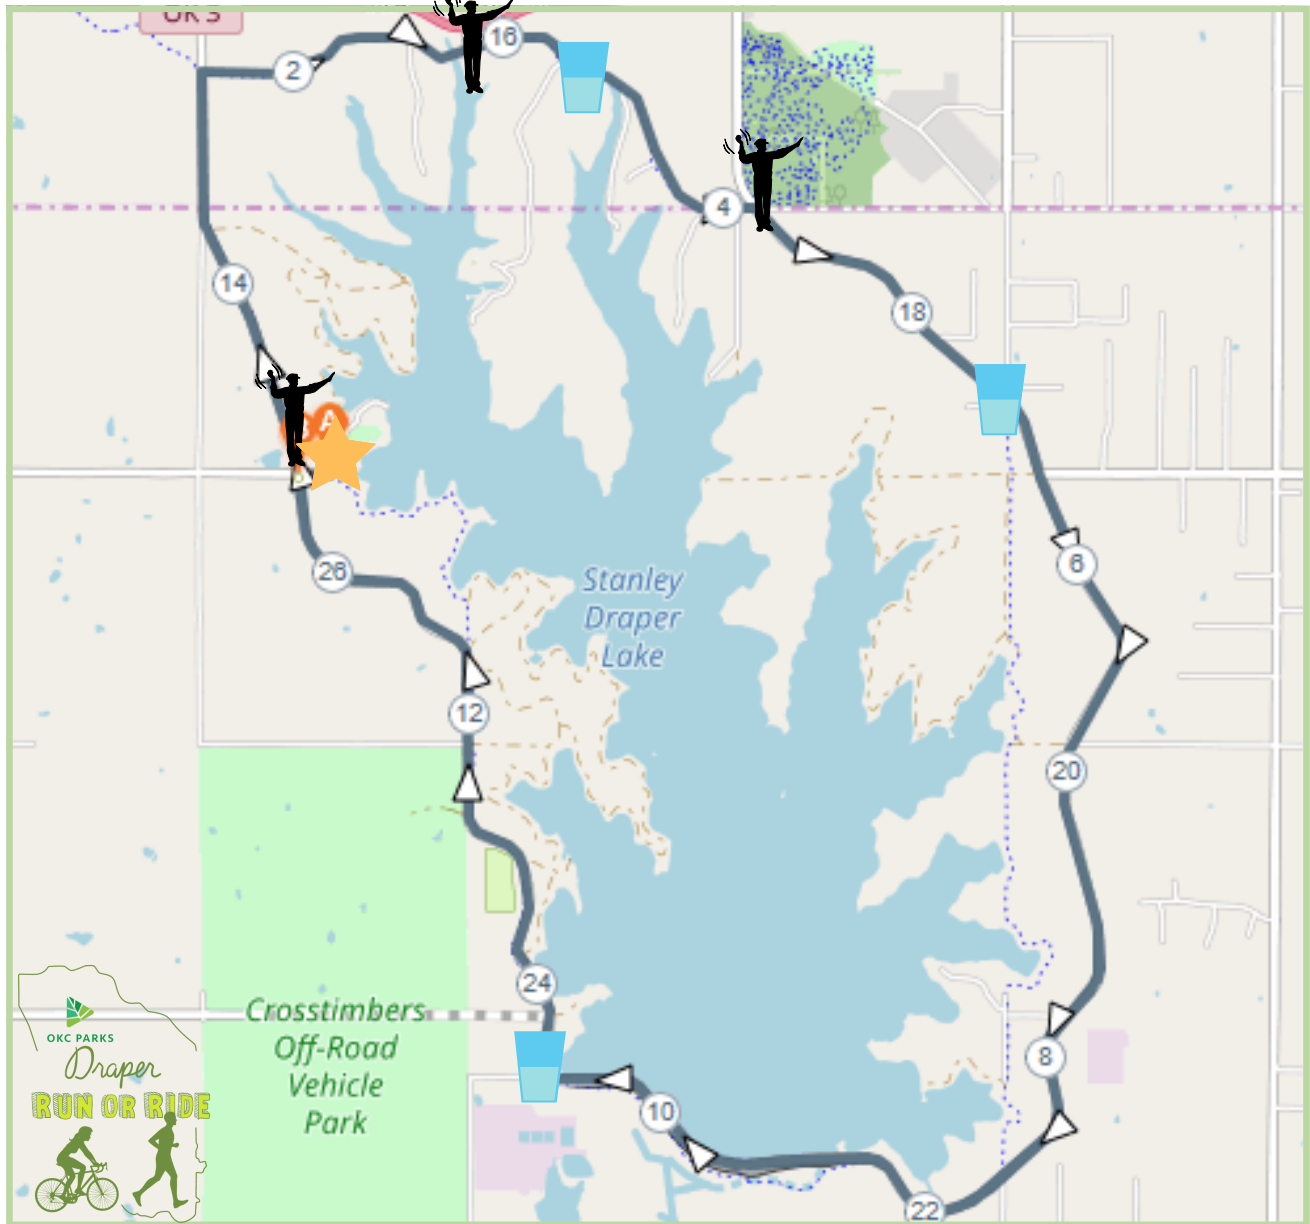

Draper Run or Ride

26.3 mile Bike Course Map

LEGEND:

Start/Finish Line

**Start will be in the Marina
while the Finish is on
Lake Stanley Draper Dr.**

Stationed Officer

Water Stop

OKC PARKS