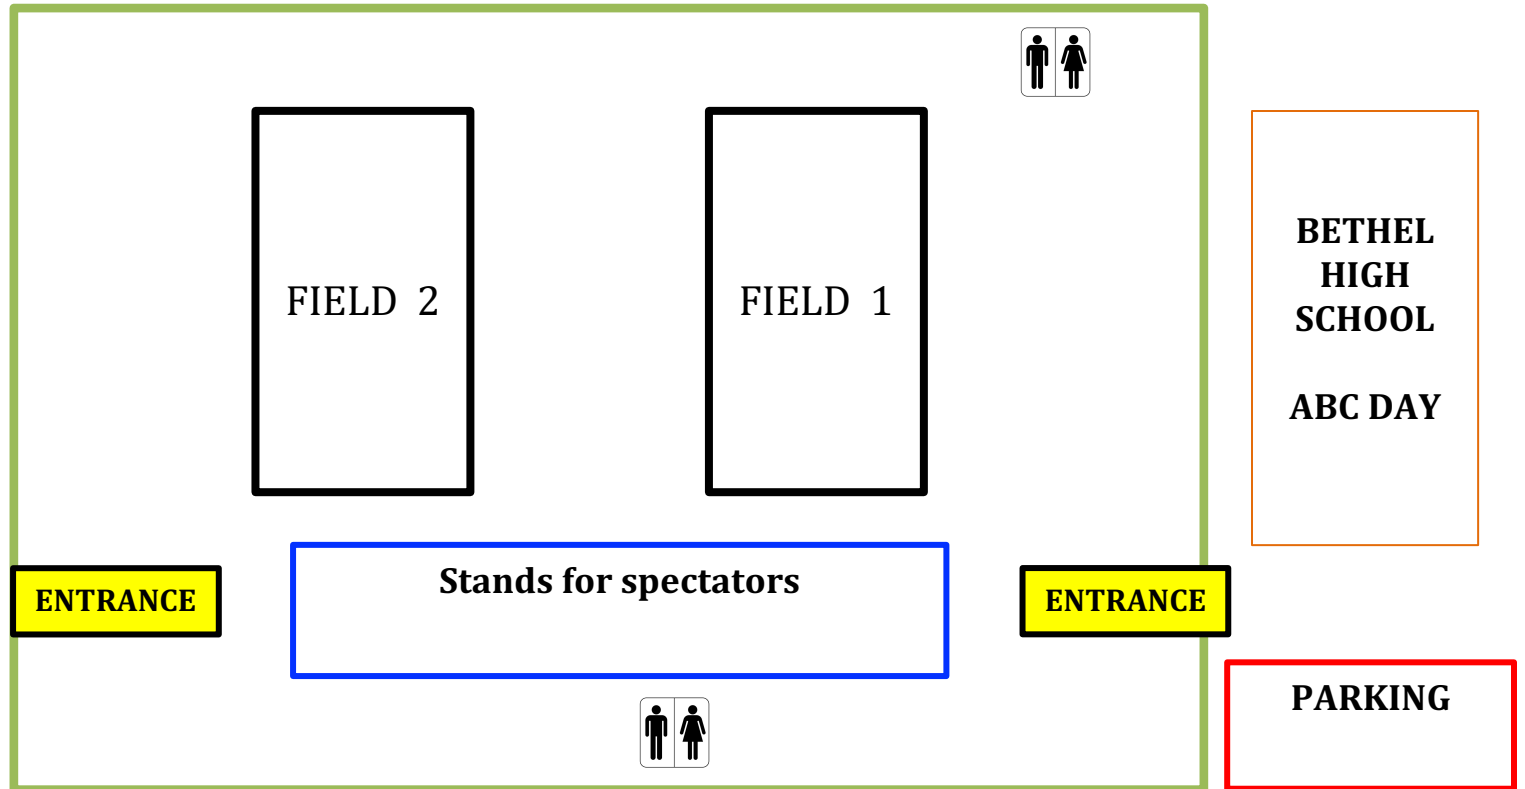

ART CRATE STADIUM GAME FIELD MAP & RULES

Please follow these rules when playing on the turf fields:

NO animals including NO dogs. No propane heaters allowed!

Only water on the field. Absolutely...No food, gum, sunflower seeds, sports drinks or coffee on the field!

Absolutely NO parents or spectators on the field or track.

Only players and two (2) coaches are allowed on the field with the teams.

NO PRACTICING ON THE TRACK, PLEASE STAY ON THE TURF FIELD!

224th Street East

38th Avenue East

PARKING- AT & BEHIND BLC