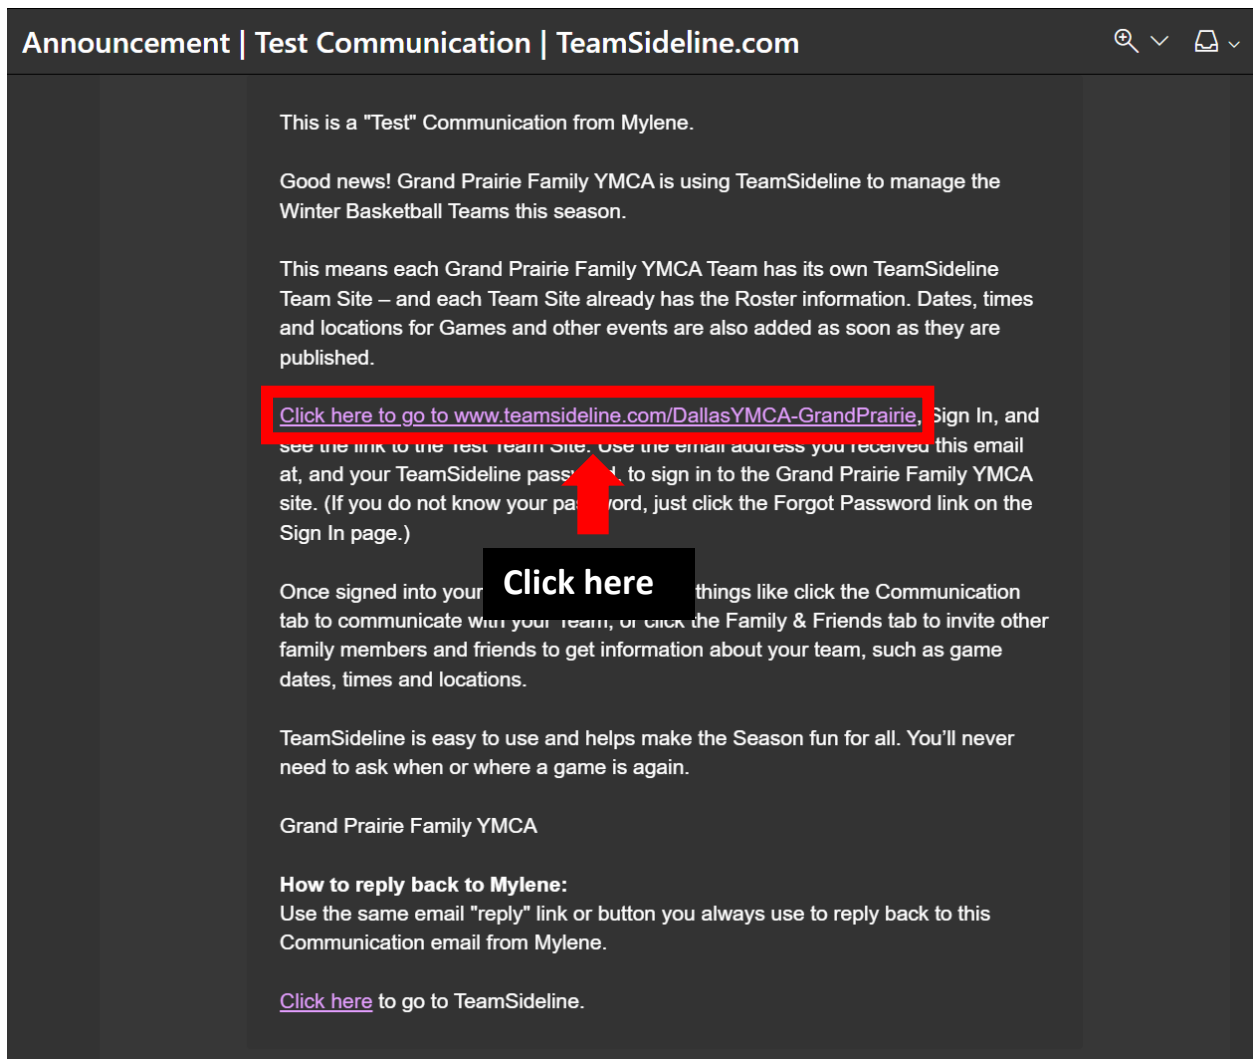

FOR YOUTH DEVELOPMENT®
FOR HEALTHY LIVING
FOR SOCIAL RESPONSIBILITY

TeamSideline Walkthrough Manual

TeamSideline is the main source of communication for all sports at the YMCA. Game schedules, rosters, contact, etc. will be done through TeamSideline. The Sports Director will send all communications by email to all coaches and parents that are registered.

This manual will show step-by-step instructions on how to navigate the site.

When the team site goes live, all coaches and parents will receive this email:

When this email is received, click where it says "Click here to go to..." to sign in or sign up.

The screenshot shows the TeamSideline sign-in page for Grand Prairie Family YMCA. The page header includes the TeamSideline logo and the website URL. The sign-in form has a 'Sign In' button and a link to 'Create a new account'. A red box highlights the text 'First time signing in to this site? Create a new account >' and a red arrow points to it from the text 'Click here to create a new account'.