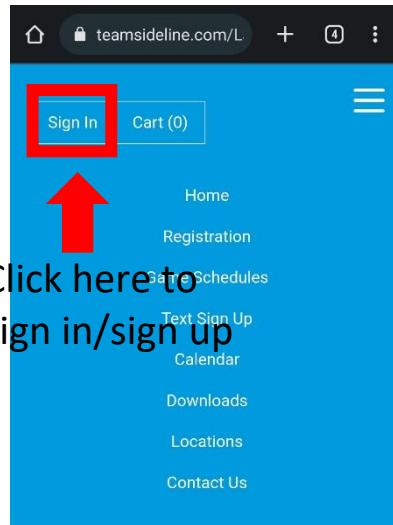

FOR YOUTH DEVELOPMENT®
FOR HEALTHY LIVING
FOR SOCIAL RESPONSIBILITY

TeamSideline Walkthrough Manual

TeamSideline is the main source of communication for all sports at the YMCA. Game schedules, rosters, contact, etc. will be done through TeamSideline. The Sports Director will send all communications by email to all coaches and parents that are registered.

This manual will show step-by-step instructions on how to navigate the site.

When the team site goes live, all coaches and parents will receive this email:

When this email is received, click where it says "Click here to go to..." to sign in or sign up.

The link will direct you to this page:

If you are on a mobile device, click the three lines at the top right corner, then click sign in at the top left.

Click here

Click here to sign in/sign up

At the top left corner, click “Sign In” to sign in or sign up. You will be directed to this page:

The screenshot shows the TeamSideline sign-in page for Grand Prairie Family YMCA. The page header includes the TeamSideline logo and the website URL. The sign-in form has a 'Sign In' button and a link to 'Create a new account'. A red box highlights the text 'First time signing in to this site? Create a new account >' and a red arrow points to it from the text 'Click here to create a new account'.