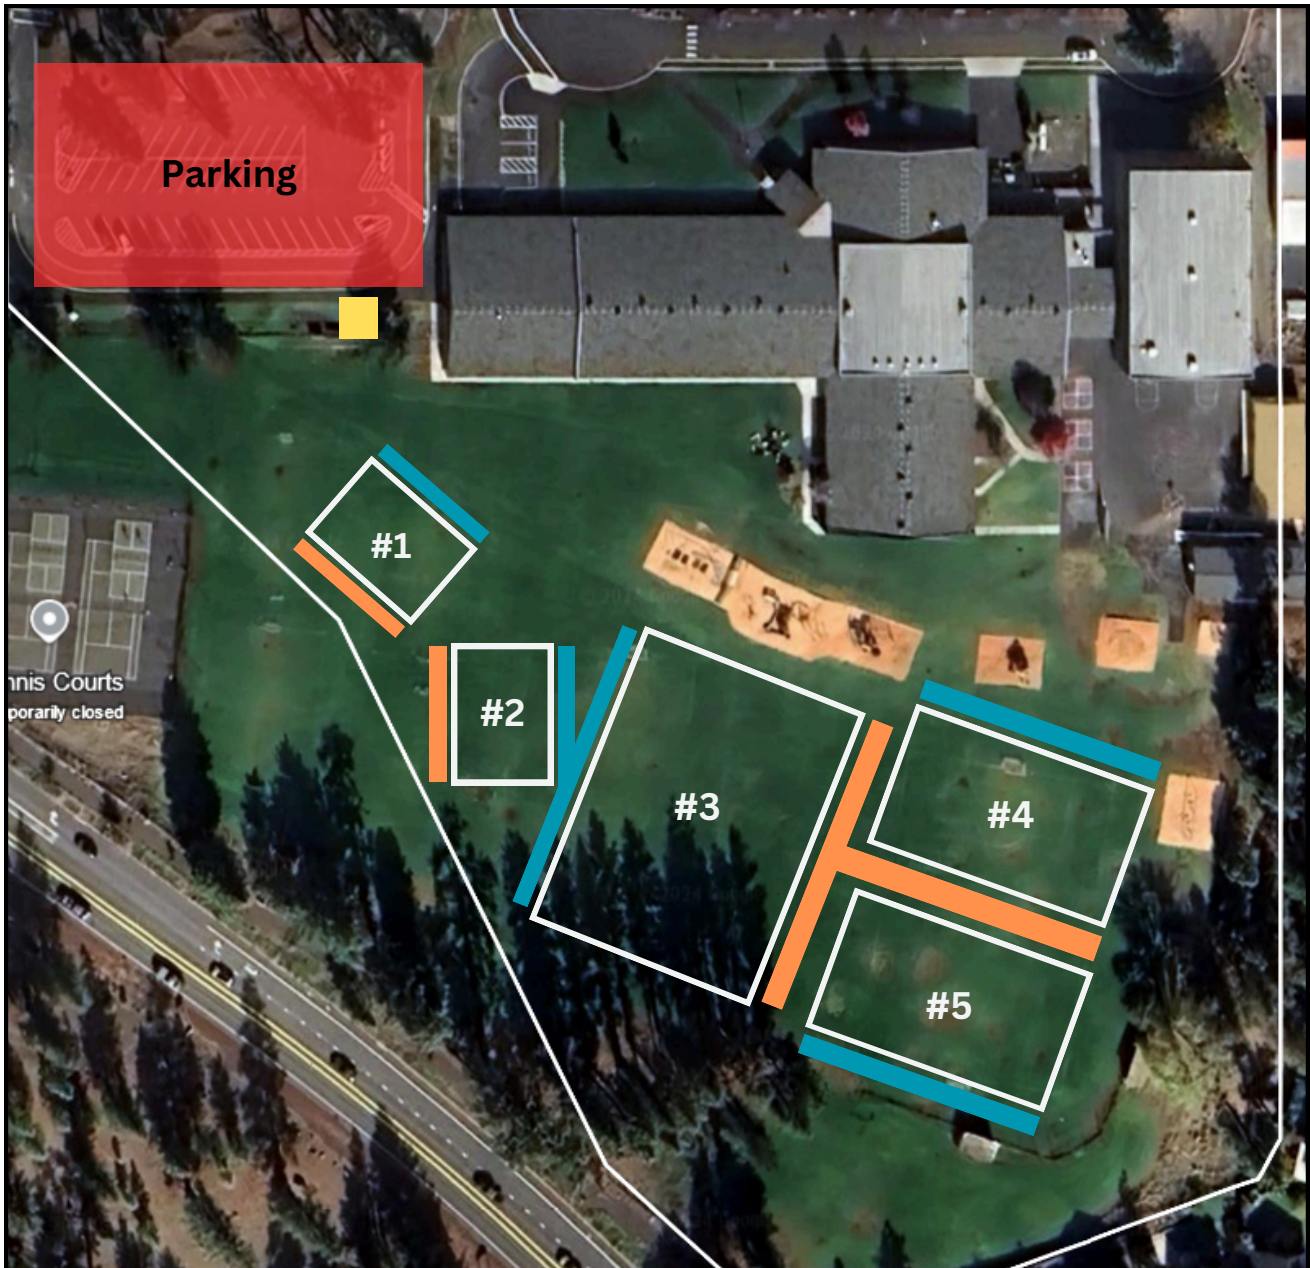

Sisters Community Recreation Center YOUTH SOCCER FIELD MAP

611 E. Cascade Ave.
Sisters, OR 97759

MAP LEGEND

- | | |
|---|--|
|  Parking |  Team Area |
|  Toilet |  Spectator Area |