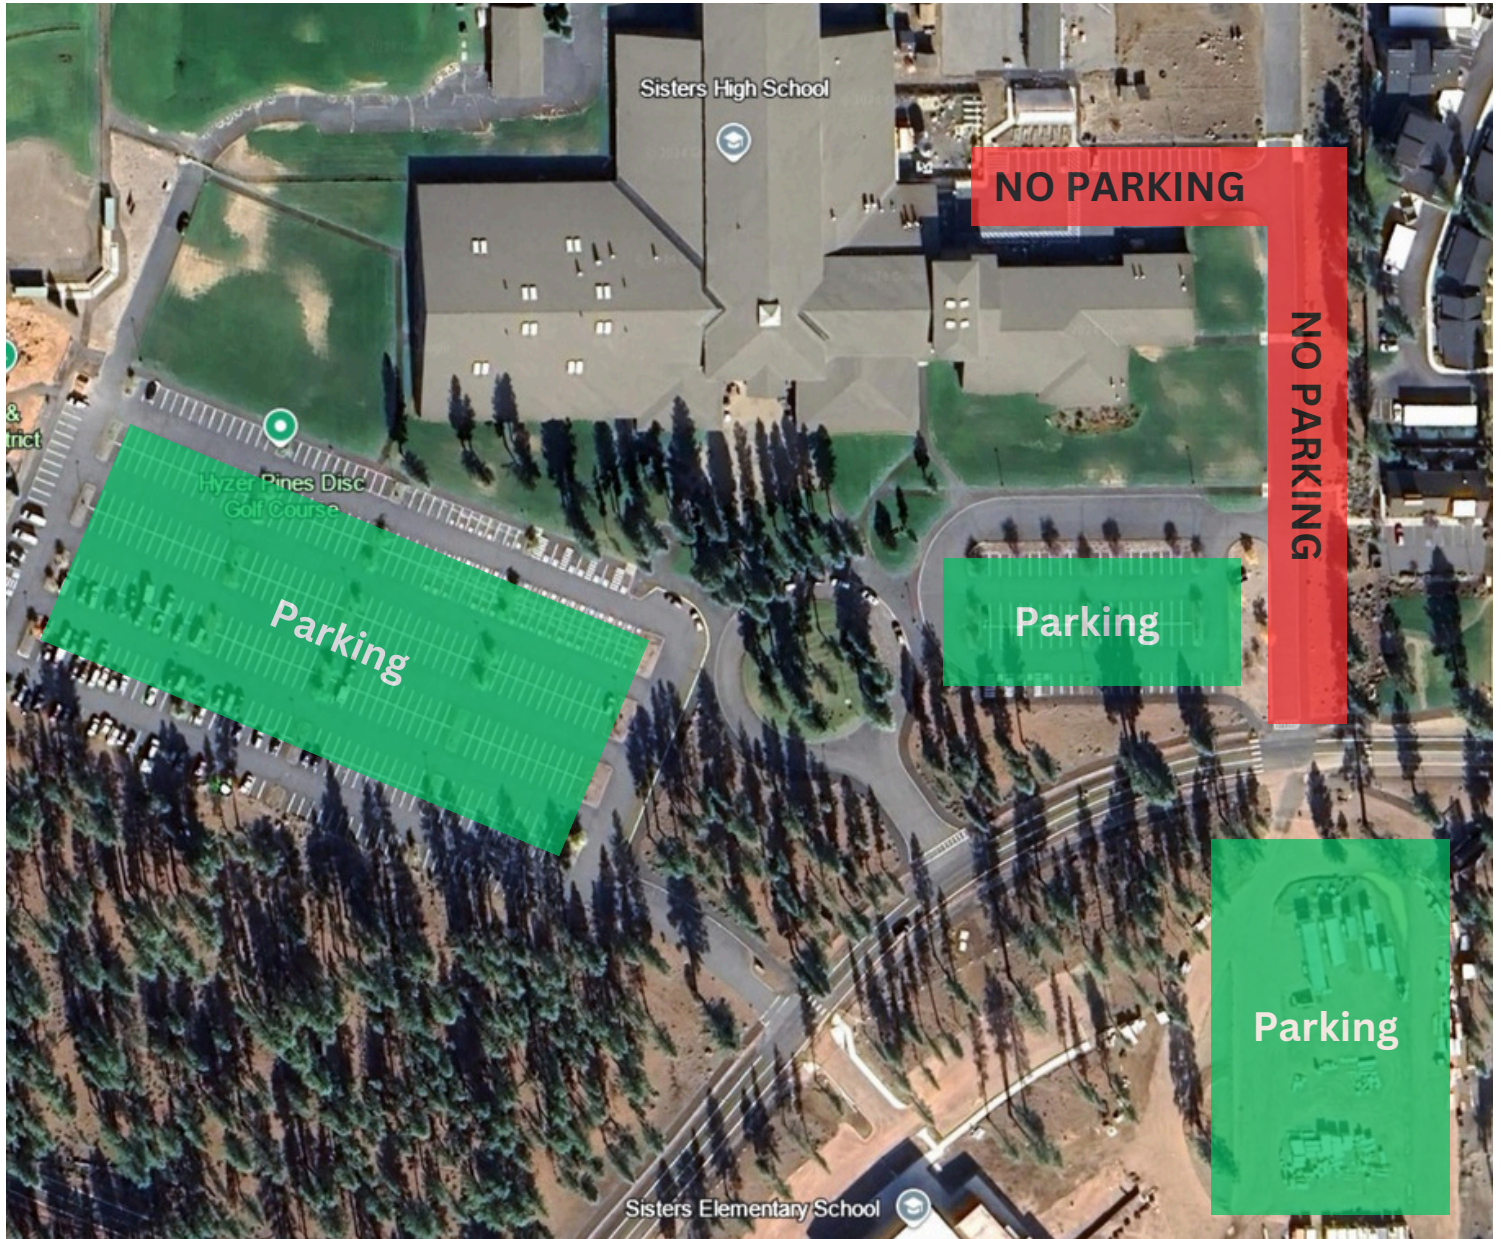

SPRD FOOTBALL FIELD PARKING

1700 W McKinney Butte Rd

Parking is only available in designated parking areas.

Please do not park along unmarked driveways or in front of gates, these are areas for emergency vehicles only.

Parking may be affected by Sisters School District or Sisters Community events.