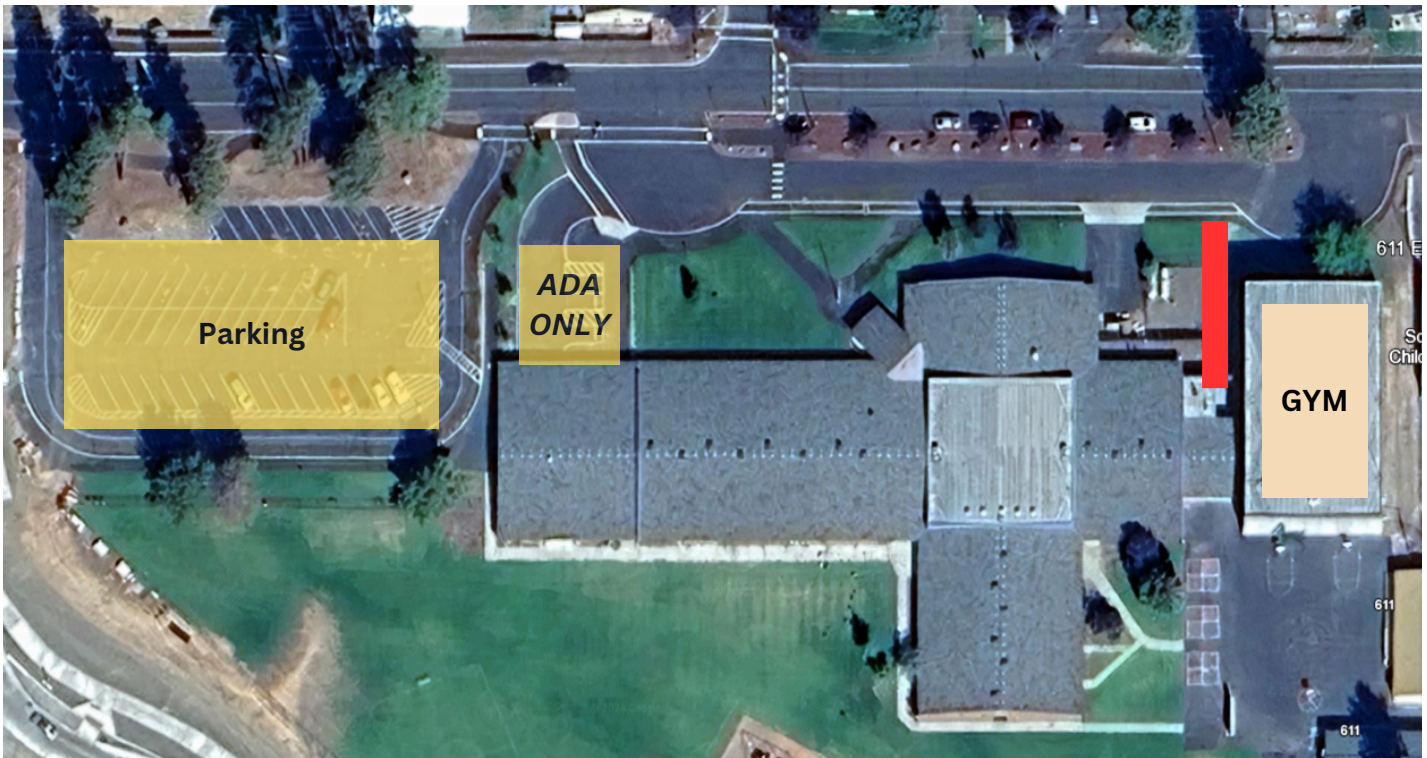

Sisters Park & Recreation District

Sisters Community Recreation Center Parking Map

611 E Cascade Ave
Sisters, Or 97759

Parking is available in the SCRC parking lot in designated areas and bus lanes.

The entrance to the gym is in **RED**. All other entrances are closed.

Please leave ADA parking spaces and access areas clear for those that need it.