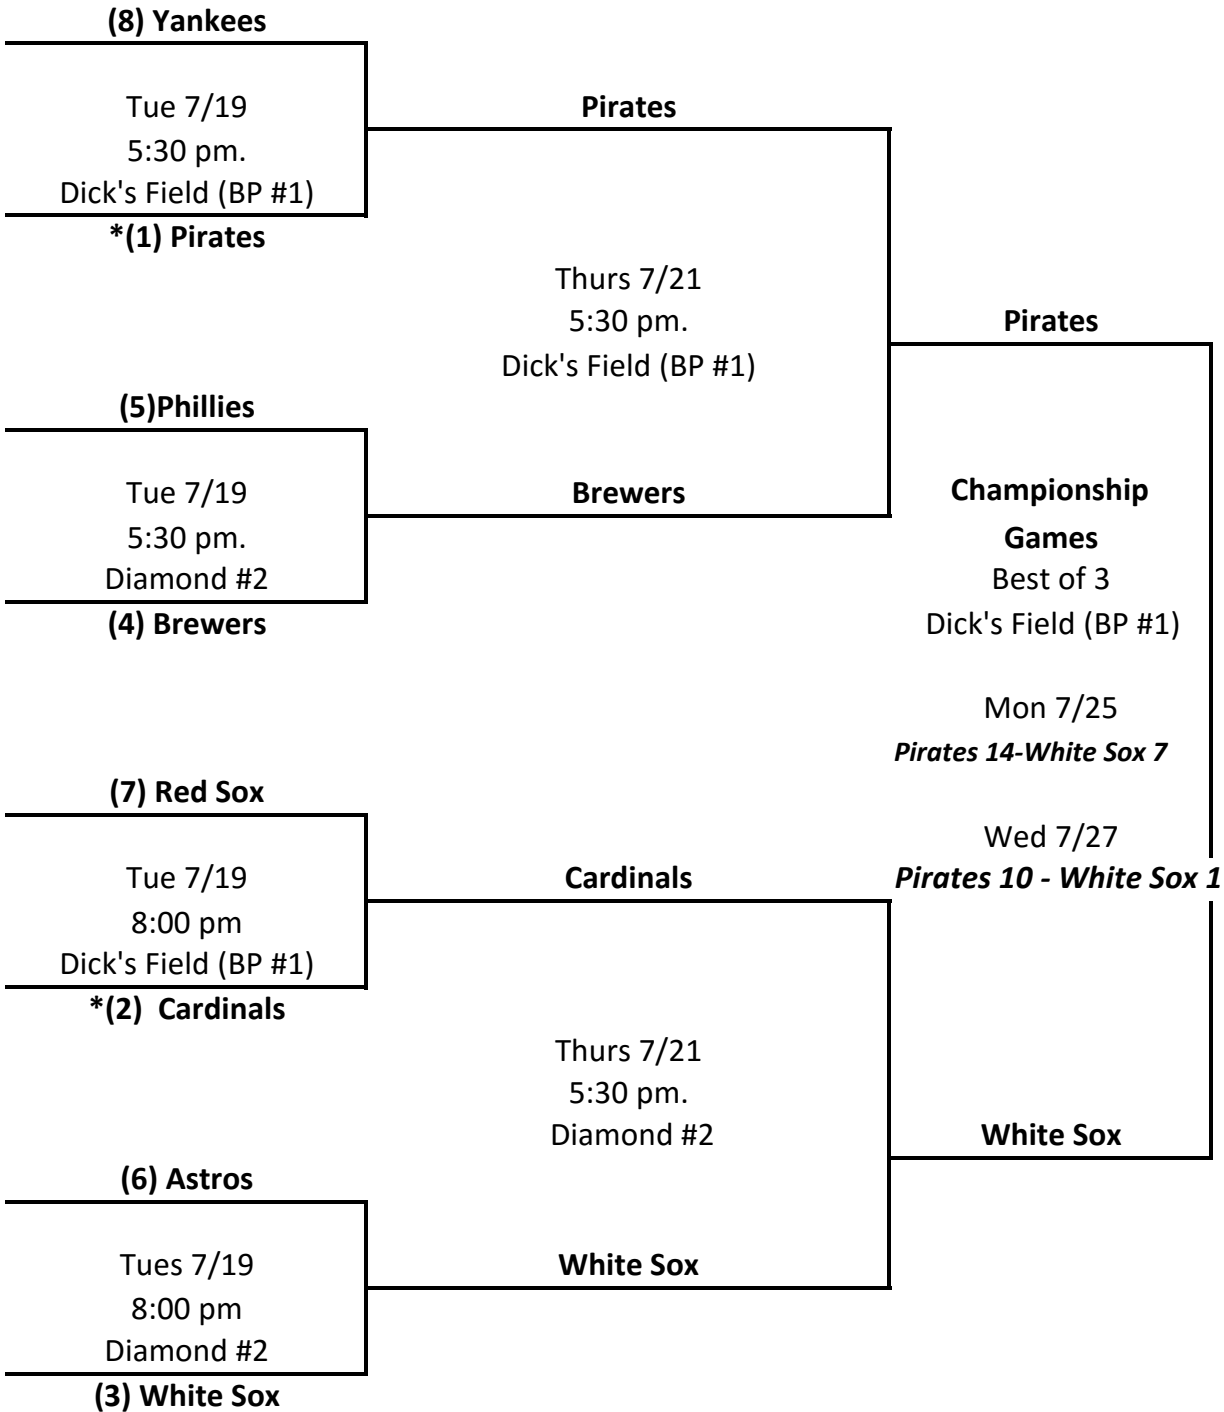

3/7/2016

National League - 2016  
Season Ending Tournament

All games played at Ball Park  
Highest Seed Team Is Home Team  
Championship Games 1 & 3 Highest Seed Team Is Home Team  
Game 2 Lower Seed Team Is Home Team

\*Two Division Winners are Seeds One and Two