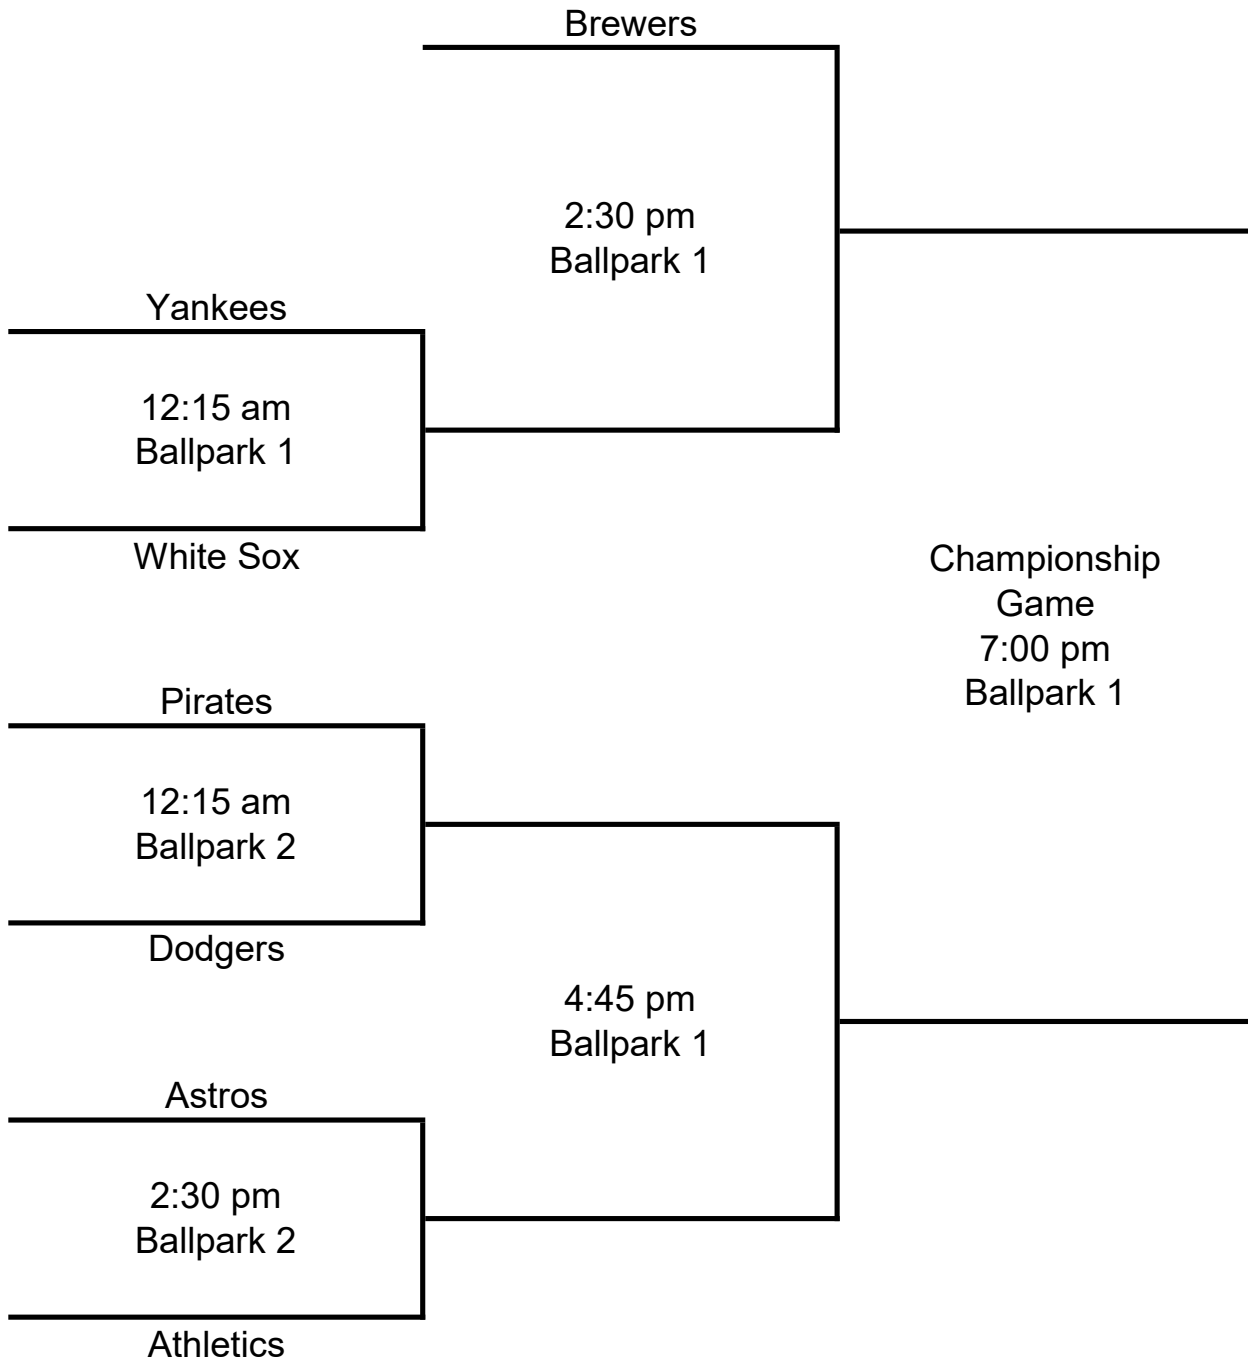

# 7 Team National League Super Saturday - Wood Bat Tournament

All games played at Ballpark (1:45 time limit or 6 innings)  
Home team decided by pregame coin toss

Teams were added to the tournament bracket by a  
random drawing on 3/8/25