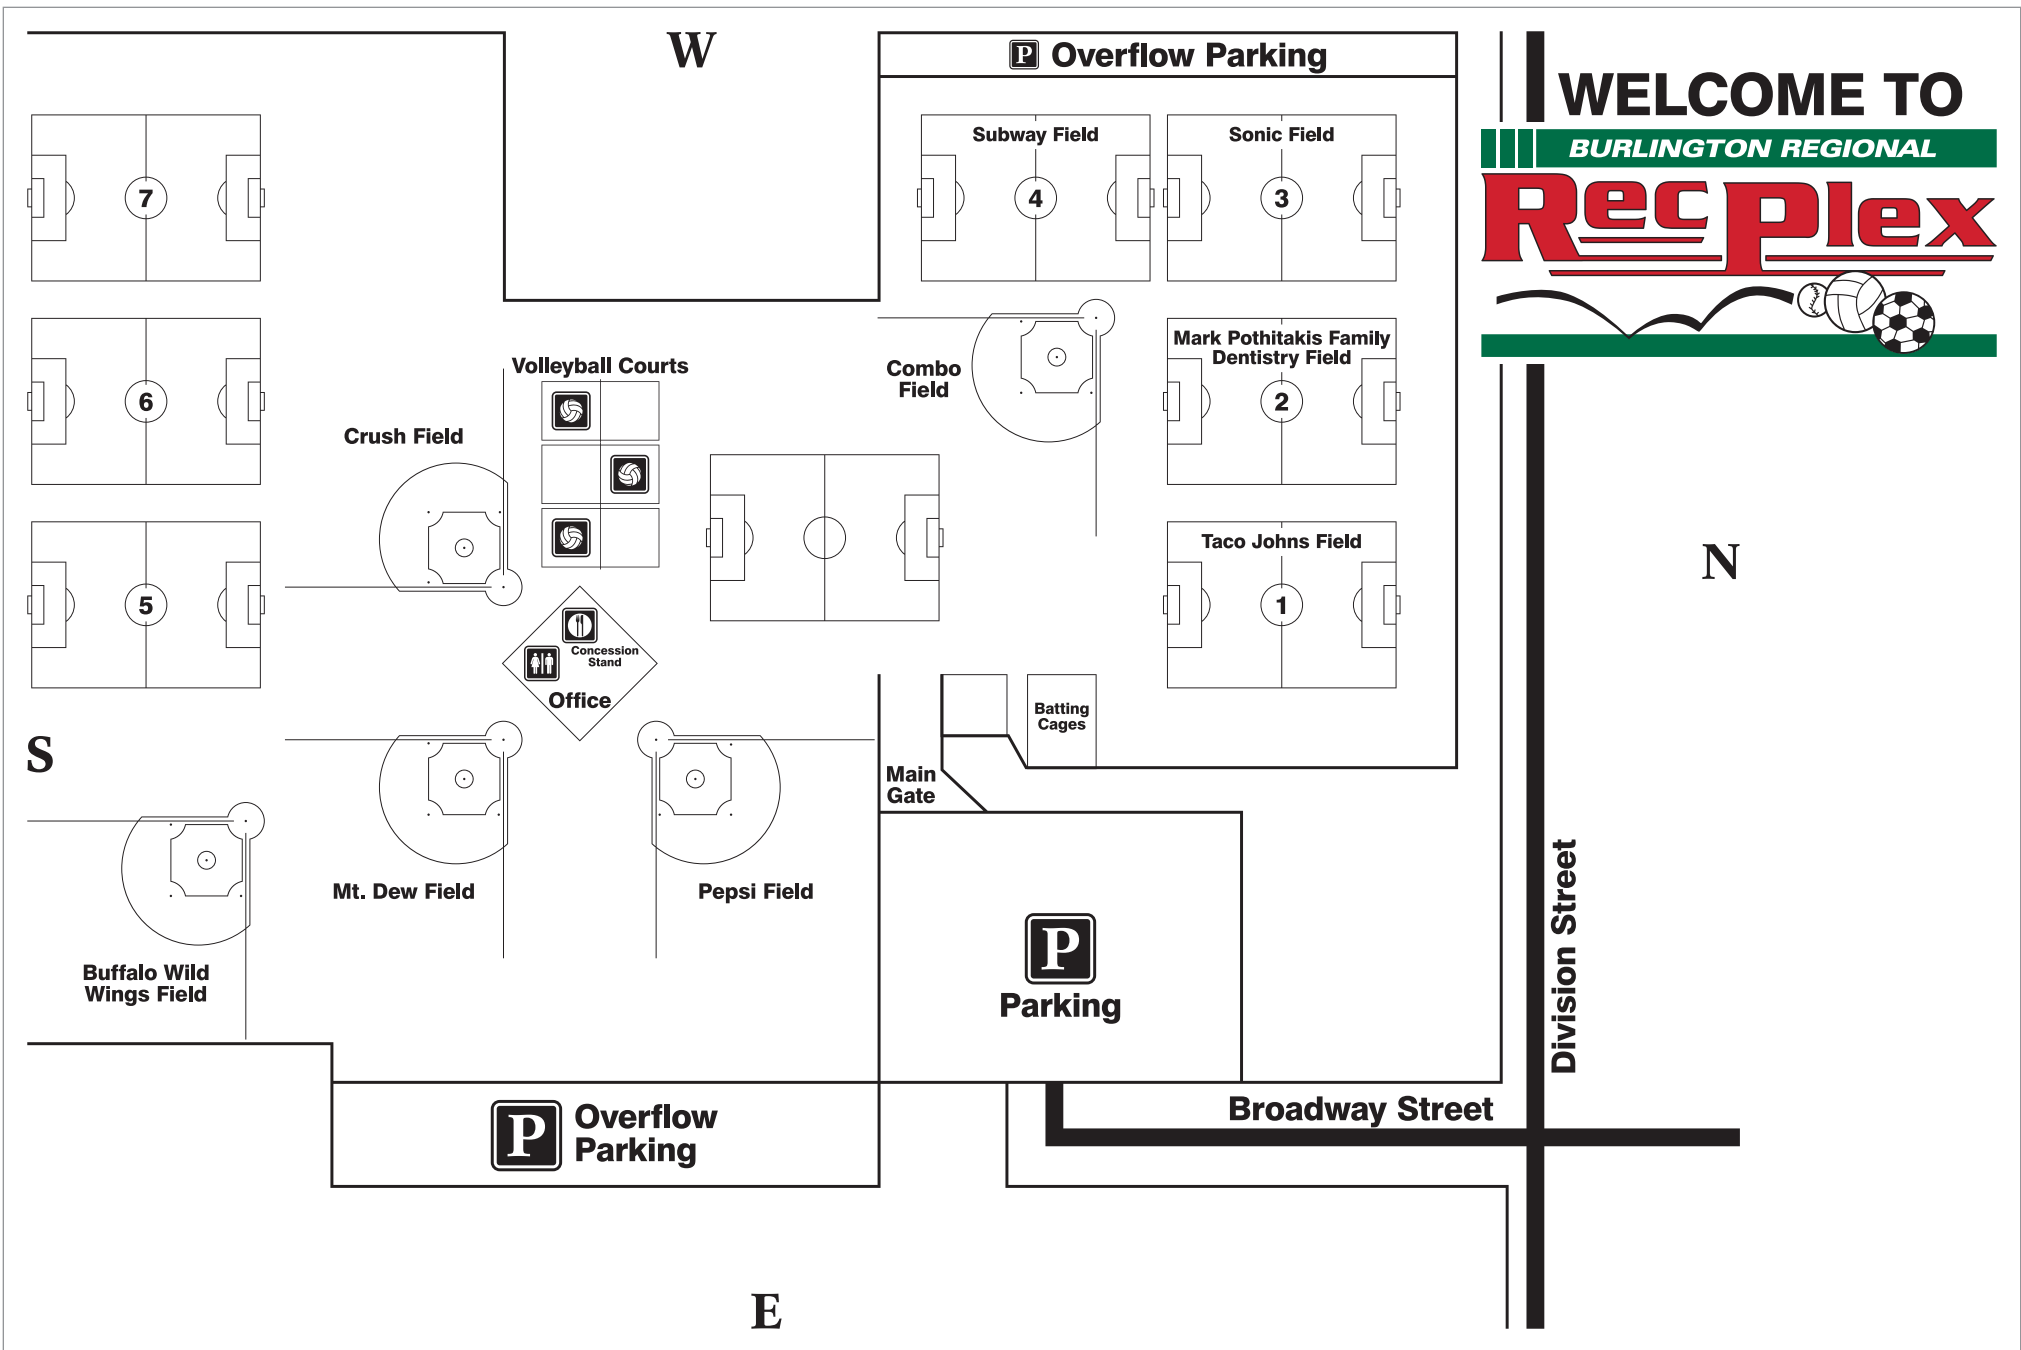

**WELCOME TO**  
**BURLINGTON REGIONAL**  
**RecPlex**

Sign Size: 72" x 48"

**SHERWOOD**  
 SIGNS · AWNINGS · TENTS

DESIGNER: ALYSSA WELLER DATE: 03.08.18 CUSTOMER SIGNATURE:

319.754.6410 • 1.800.283.1237 • WWW.SHERWOODCOMPANY.NET