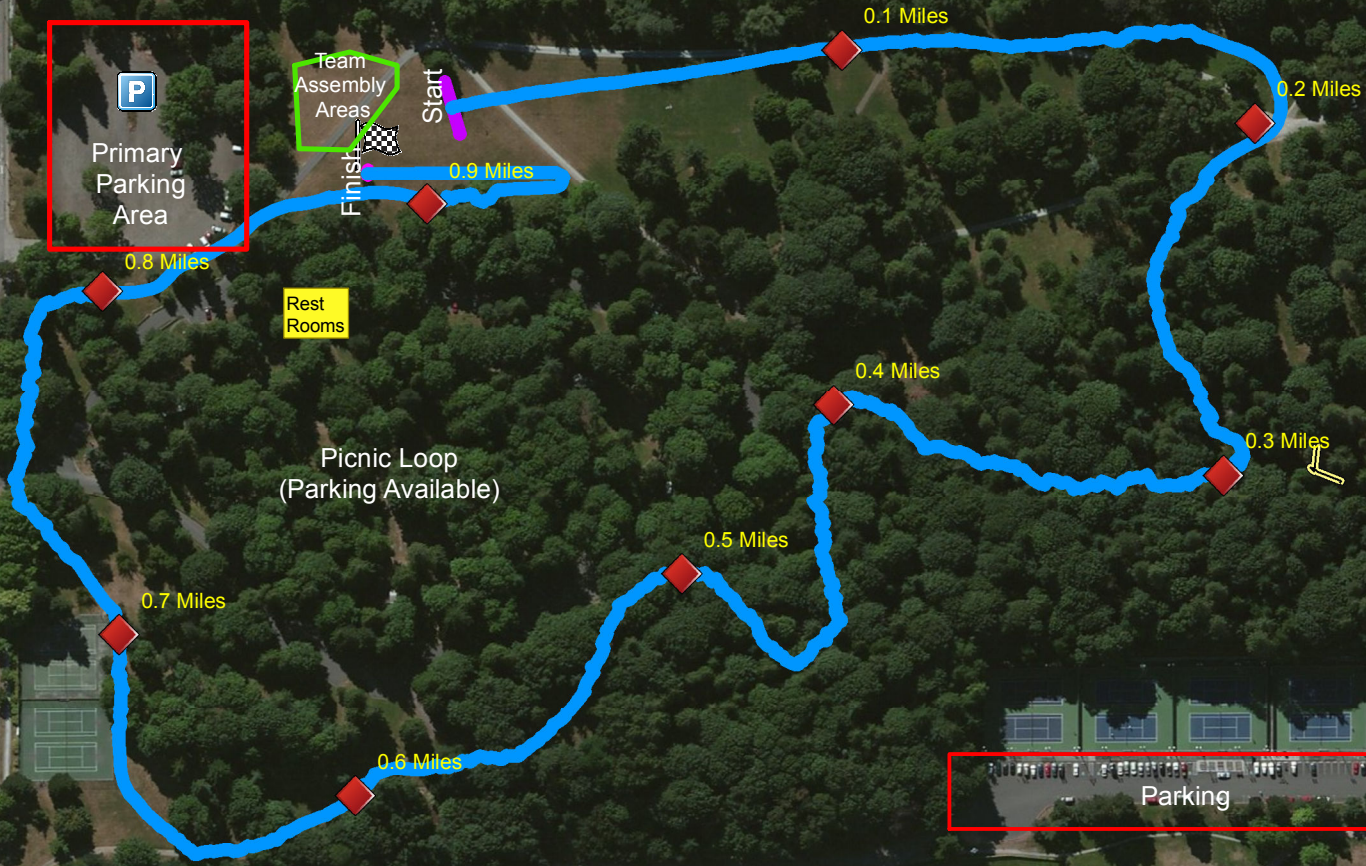

CYO Cross Country Course: Grades 4 & 5

Course Length: 1 Mile

Team Assembly Areas

Start

Finish

Rest Rooms

Picnic Loop
(Parking Available)

Legend

- 4th & 5th Grade Mile Markers
- 4th & 5th Grade Course
- Start Line
- Fence
- Finish Line

Map by Synthos, LLC

Source: Esri, DigitalGlobe, GeoEye, Earthstar Geographics, CNES/Airbus DS, US Getmapping, Aerogrid, IGN, IGP, swisstopo, and the GIS User Community