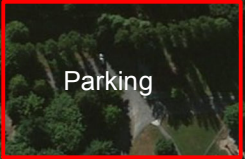

CYO Cross Country Course: Grades 4 & 5

Course Length: 1 Mile

Team Assembly Areas

Start

Finish

Rest Rooms

Picnic Loop
(Parking Available)

Legend