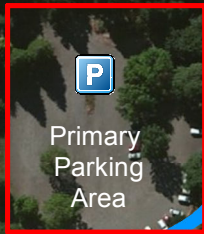

CYO Cross Country Course: Grades 4 & 5

Course Length: 1 Mile

Team Assembly Areas

Start

Finish

Rest Rooms

Picnic Loop
(Parking Available)

Legend