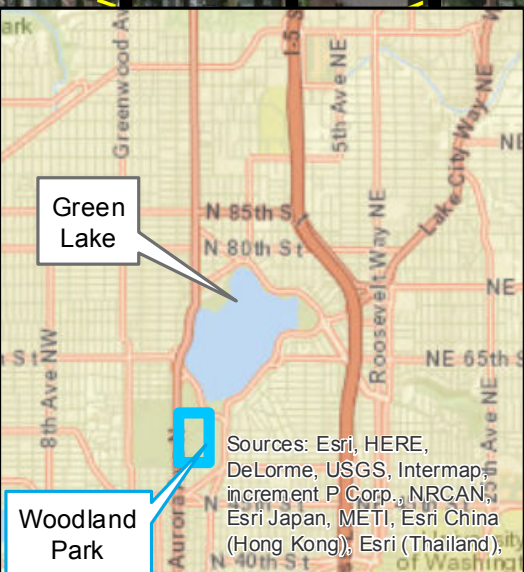

Dog Run

WEST GREEN LAKE WAY N

Parking

Port-a-Potty

Rest Room

Additional Parking

Rest Room

Footbridges across Aurora Avenue

Team Assembly Areas

Rest Room

Picnic Loop (Parking Available)

P

Primary Parking Area

Map by Synthos, LLC

Green Lake

Woodland Park

Sources: Esri, HERE, DeLorme, USGS, Intermap, increment P Corp., NRCAN, Esri Japan, METI, Esri China (Hong Kong), Esri (Thailand), Synthos, LLC

Source: Esri, DigitalGlobe, GeoEye, I-cubed, USDA, USGS, AEX, Getmapping, Aerogrid, IGN, IGP, and the GIS User Community