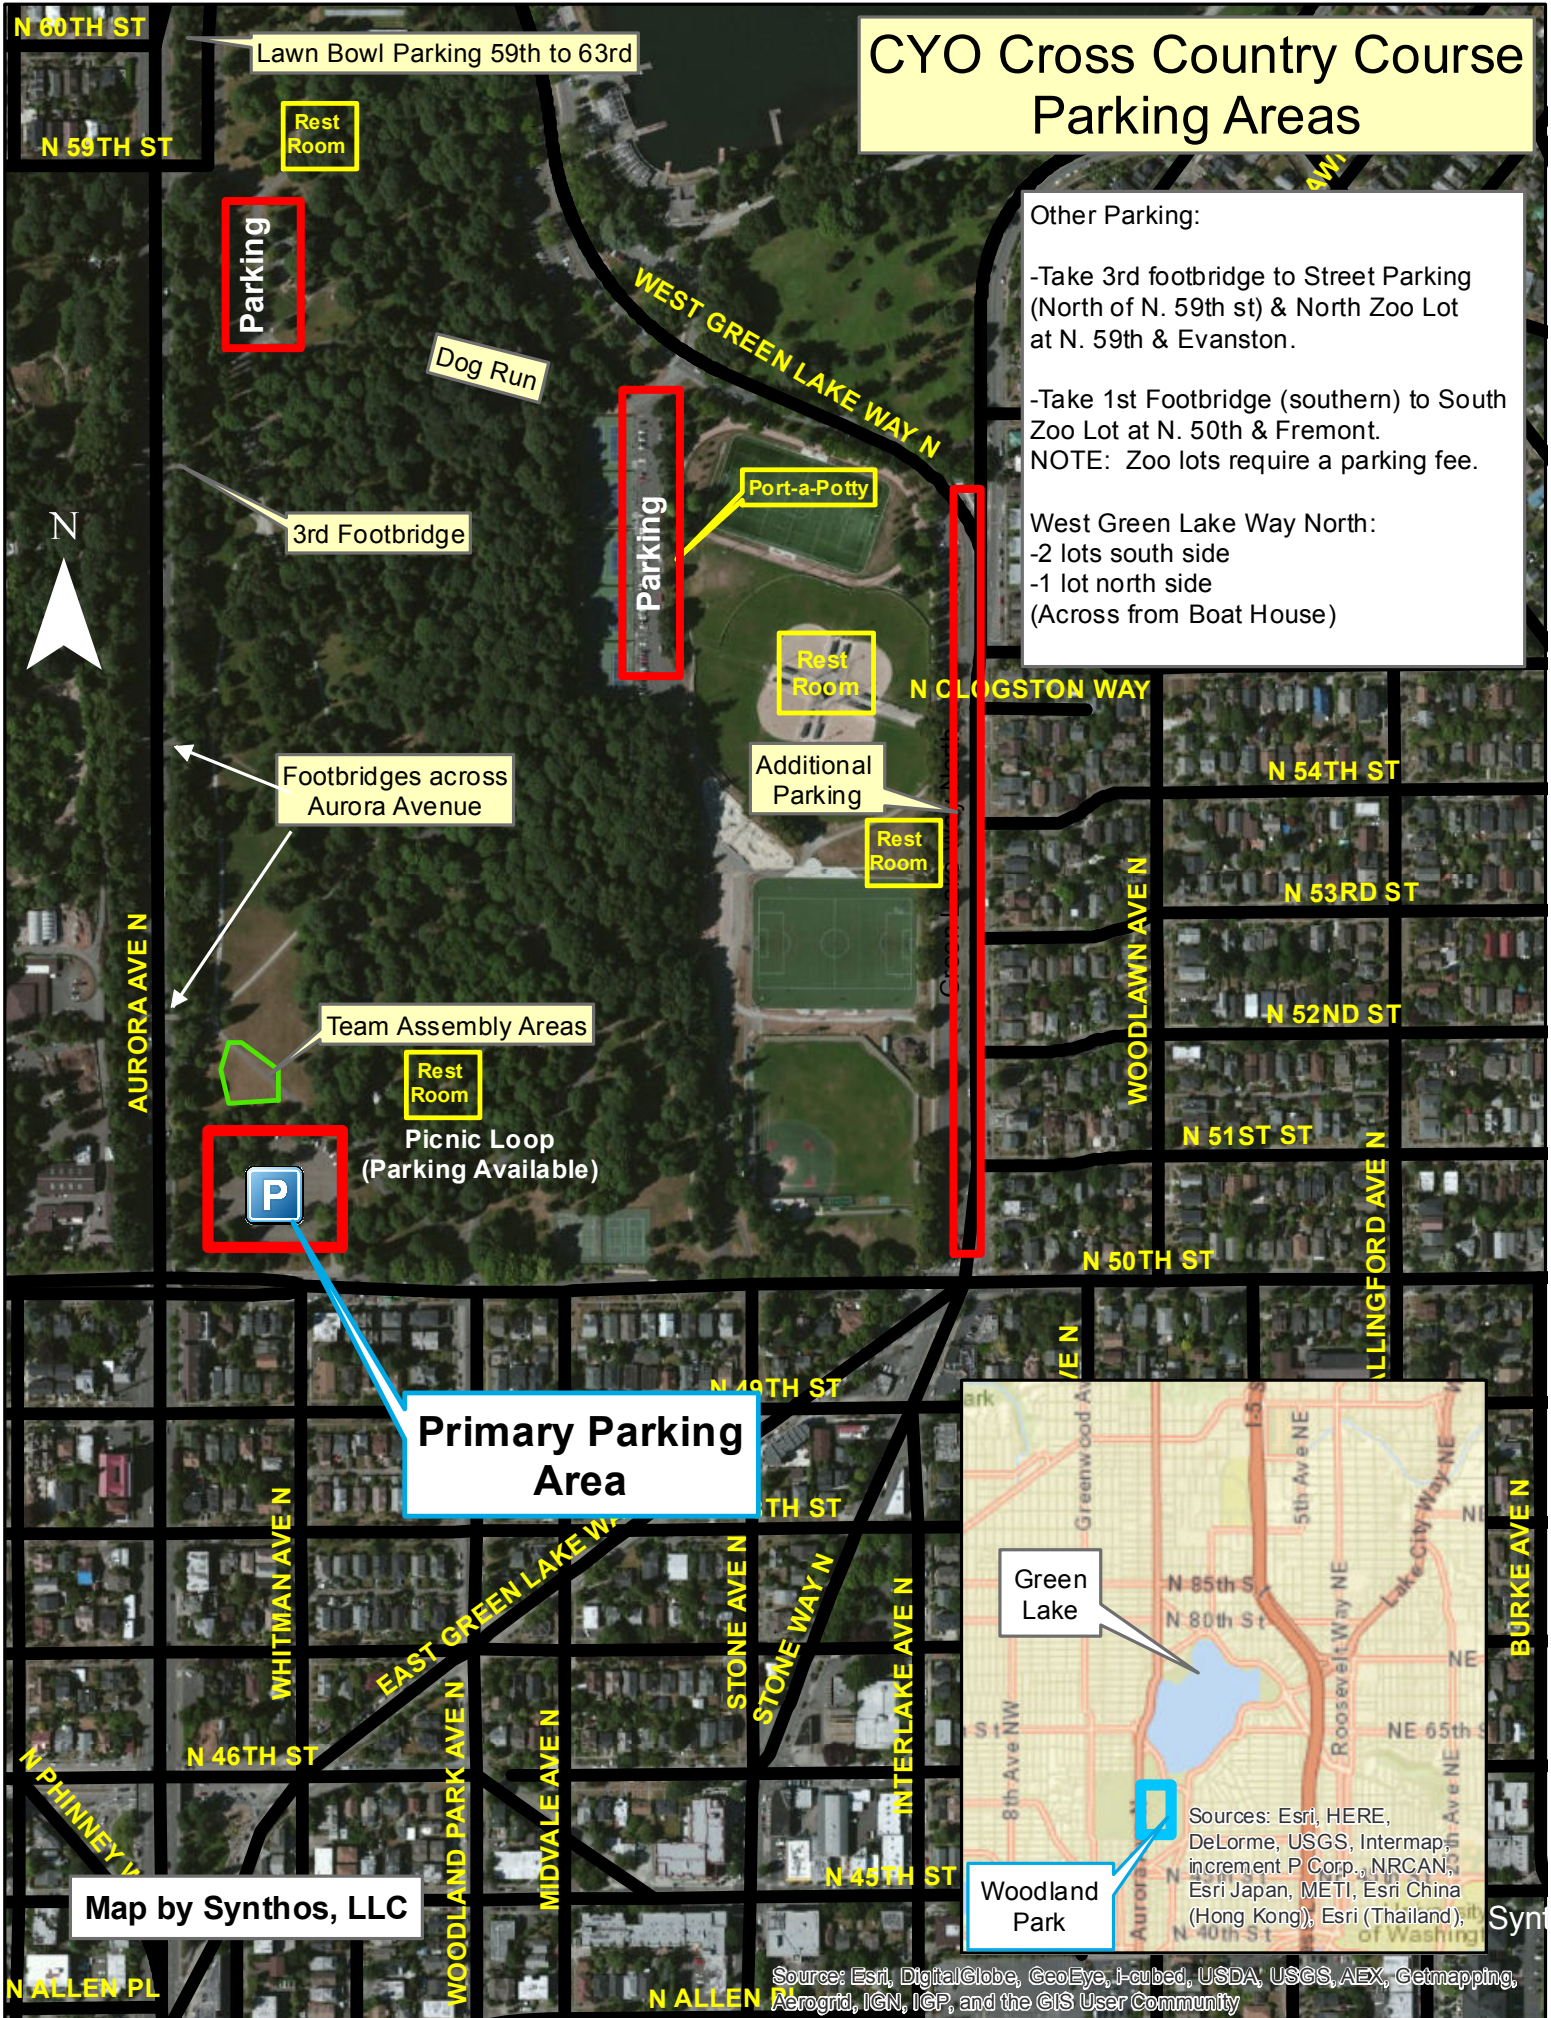

CYO Cross Country Course Parking Areas

Other Parking:

-Take 3rd footbridge to Street Parking (North of N. 59th st) & North Zoo Lot at N. 59th & Evanston.

-Take 1st Footbridge (southern) to South Zoo Lot at N. 50th & Fremont.

NOTE: Zoo lots require a parking fee.

West Green Lake Way North:

-2 lots south side

-1 lot north side

(Across from Boat House)

Parking

Rest Room

3rd Footbridge

Dog Run

WEST GREEN LAKE WAY N

Parking

Port-a-Potty

Rest Room

Additional Parking

Rest Room

Footbridges across Aurora Avenue

Team Assembly Areas

Rest Room

Picnic Loop (Parking Available)

P

Primary Parking Area

Map by Synthos, LLC

Green Lake

Woodland Park