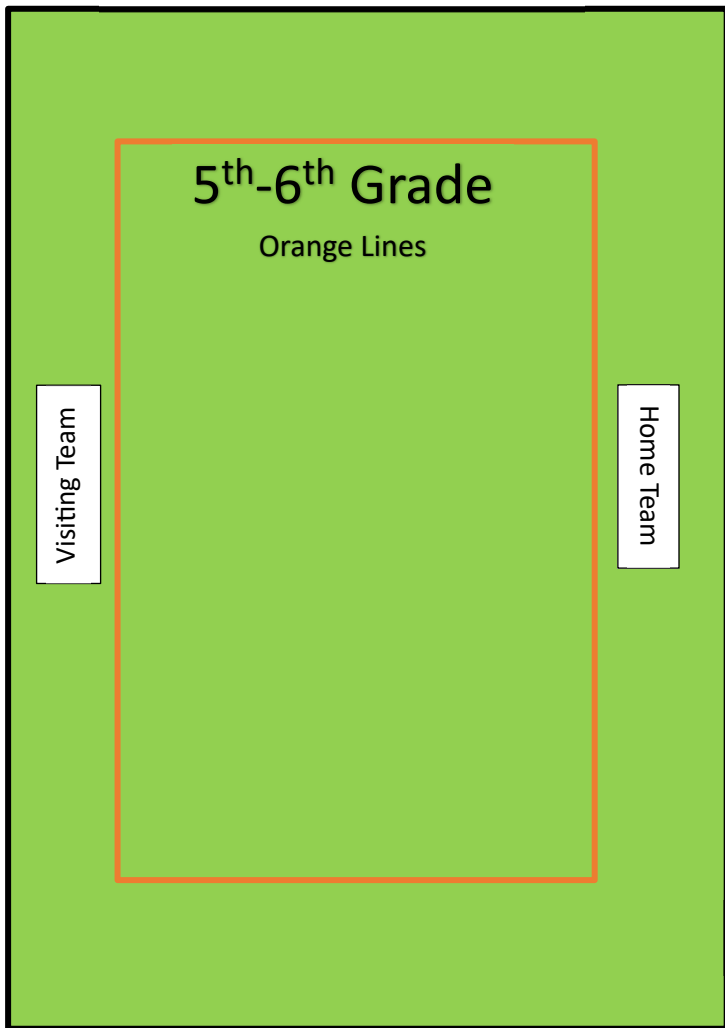

Game Farm Park

Youth Soccer Field overlay

Yellow Field

White Field

Bleachers

Visiting Team

Home Team

Visiting Team

Visiting Team

Home Team

Home Team

Bleachers

Field Entrance

No Food or Drink Allowed on Turf Area (Water ONLY)

No spectators allowed inside of fence
(coaches and players only)

Parking Lot