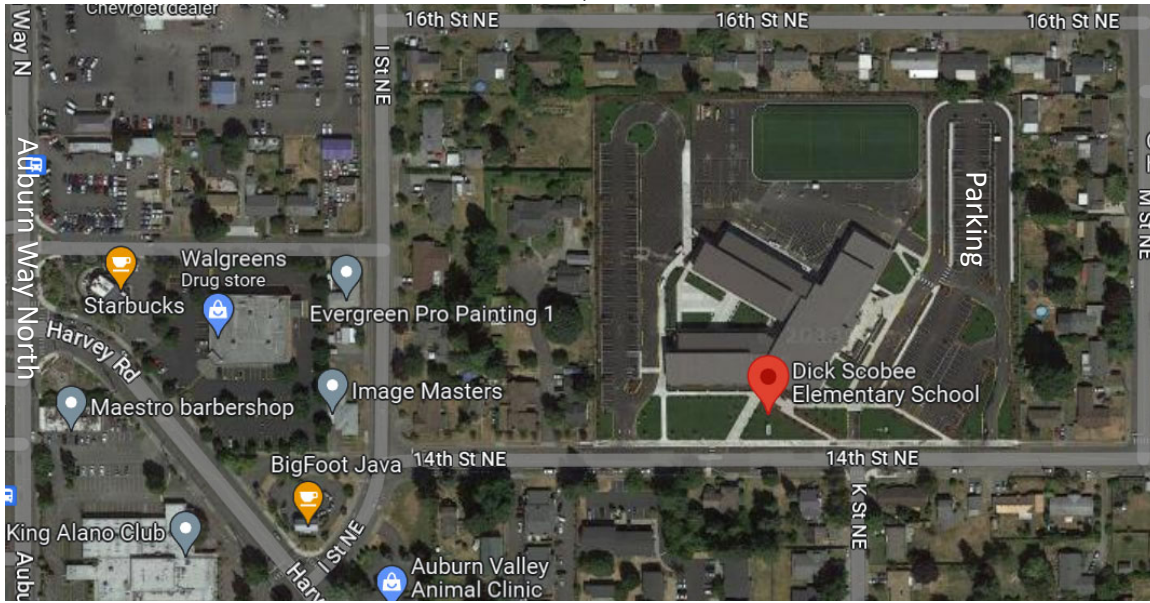

Dick Scobee Elementary School

1031 14th ST NE, Auburn 98002

No Food or Drink Allowed on Turf Area (Water ONLY)

No spectators allowed on the turf field (coaches and players only)

minimum 3 feet from spectators to yellow field lines