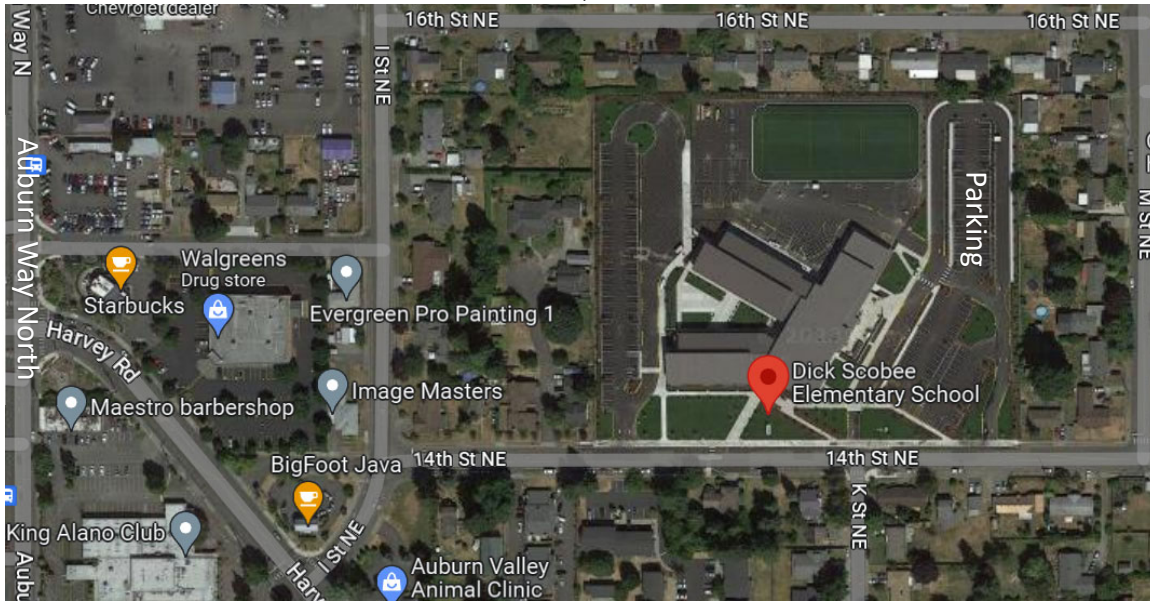

# Dick Scobee Elementary School

1031 14<sup>th</sup> ST NE, Auburn 98002

**No Food or Drink Allowed on Turf Area (Water ONLY)**

No spectators allowed on the turf field (coaches and players only)

minimum 3 feet from spectators to yellow field lines

# Fulmer Park

1101 5<sup>th</sup> ST NE, Auburn 98002

Red (A) & Green (B) fields are for 1<sup>st</sup> & 2<sup>nd</sup> Grade (30x40)

Silver (C) & Blue (D) are 3<sup>rd</sup>-4<sup>th</sup> Grade (35x60)

# Game Farm Park

3030 R Street SE, Auburn 98002

Blue (D), Orange (E), Gold (F) fields are for 3<sup>rd</sup> & 4<sup>th</sup> Grade (40x70)

Lime(A), Black(B), Red(C), Green (G) Maroon (H) & fields are for 1<sup>st</sup> & 2<sup>nd</sup> (30x40)

# Les Gove Park

910 9<sup>th</sup> ST SE, Auburn 98002

Purple, Black, Lime, Blue & Maroon for Kindergarten (20x25)