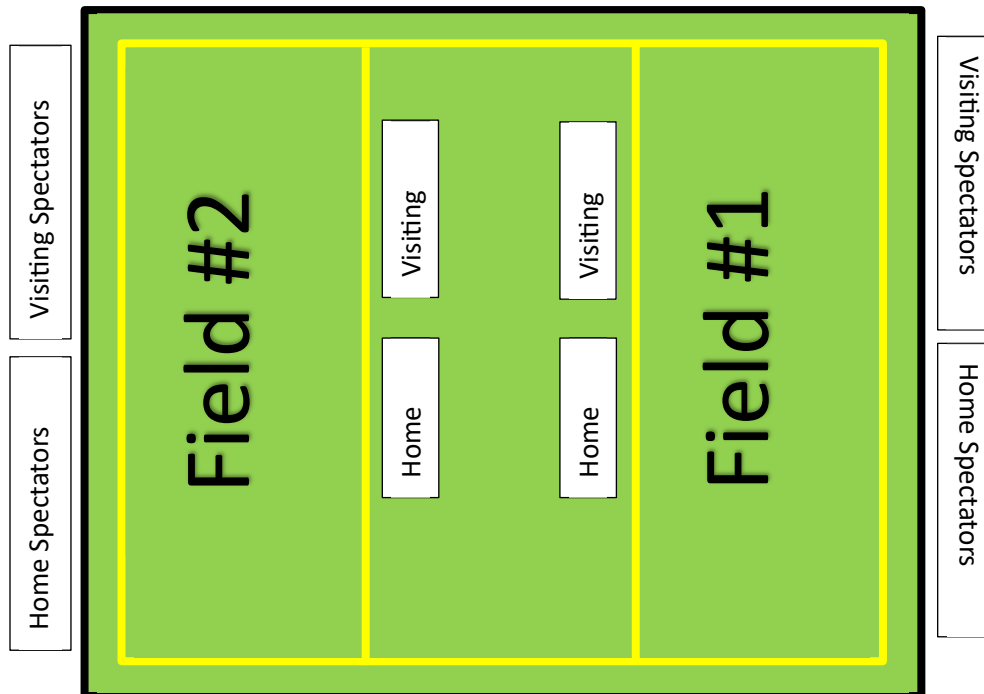

# Dick Scobee Elementary School

1031 14<sup>th</sup> ST NE, Auburn 98002

**No Food or Drink Allowed on Turf Area (Water ONLY)**

No spectators allowed on the turf field (coaches and players only)

minimum 3 feet from spectators to yellow field lines

# Fulmer Park

1101 5<sup>th</sup> ST NE, Auburn 98002

Red (A) & Green (B) fields are for 1<sup>st</sup> & 2<sup>nd</sup> Grade (30x40)

Silver (C) & Blue (D) are 3<sup>rd</sup>-4<sup>th</sup> Grade (35x60)

# Game Farm Park

3030 R Street SE, Auburn 98002

Blue (D), Orange (E), Gold (F) fields are for 3<sup>rd</sup> & 4<sup>th</sup> Grade (40x70)

Lime(A), Black(B), Red(C), Green (G) Maroon (H) & fields are for 1<sup>st</sup> & 2<sup>nd</sup> (30x40)