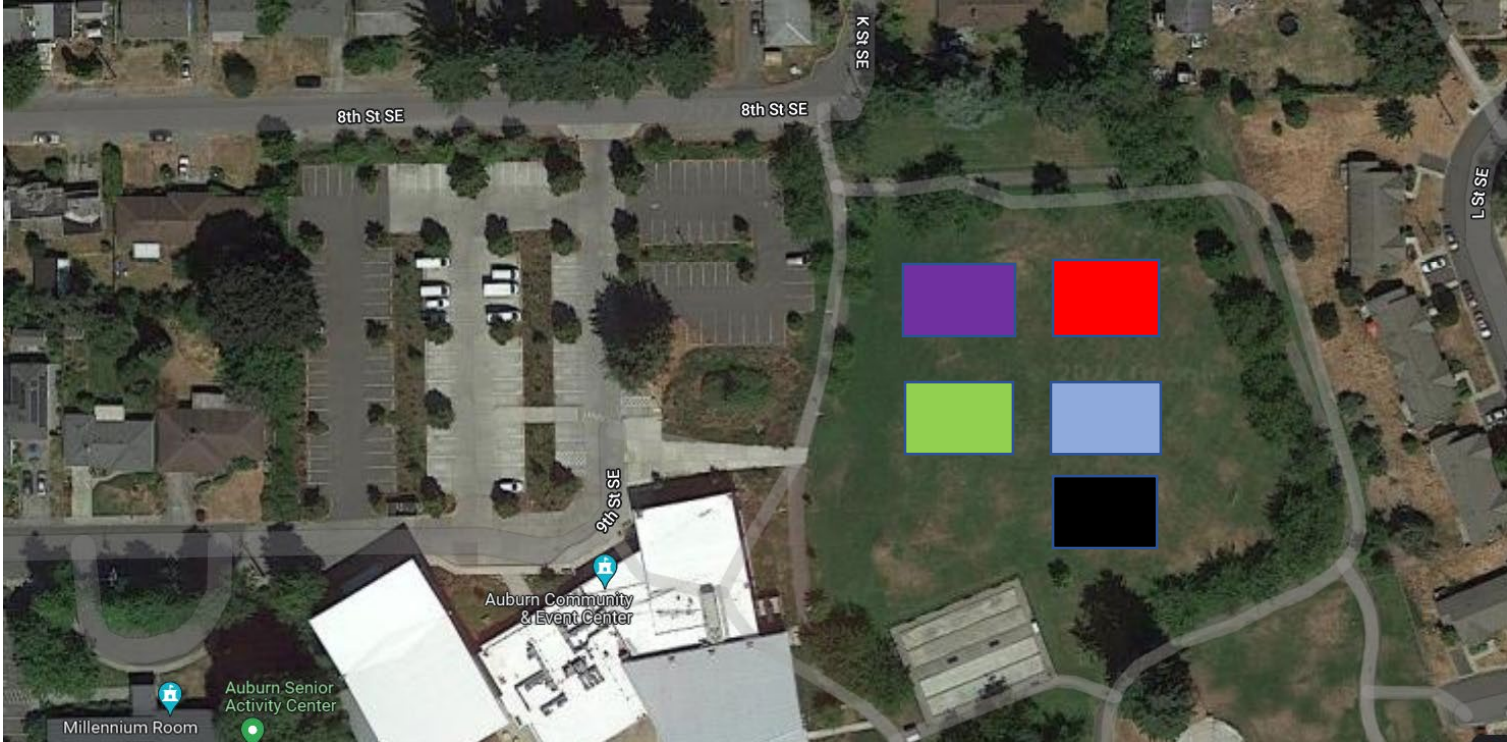

# Dick Scobee Elementary School

1031 14<sup>th</sup> ST NE, Auburn 98002

**No Food or Drink Allowed on Turf Area (Water ONLY)**

No spectators allowed on the turf field (coaches and players only)

minimum 3 feet from spectators to yellow field lines

# Game Farm Park

3030 R Street SE, Auburn 98002

Blue (D), Orange (E), Gold (F) fields are for 3<sup>rd</sup> & 4<sup>th</sup> Grade (40x70)

Lime(A), Black(B), Red(C), Green (G) Maroon (H) & fields are for 1<sup>st</sup> & 2<sup>nd</sup> (30x40)

# Les Gove Park

910 9<sup>th</sup> ST SE, Auburn 98002

Purple, Black, Lime, Blue & Maroon for Kindergarten (20x25)