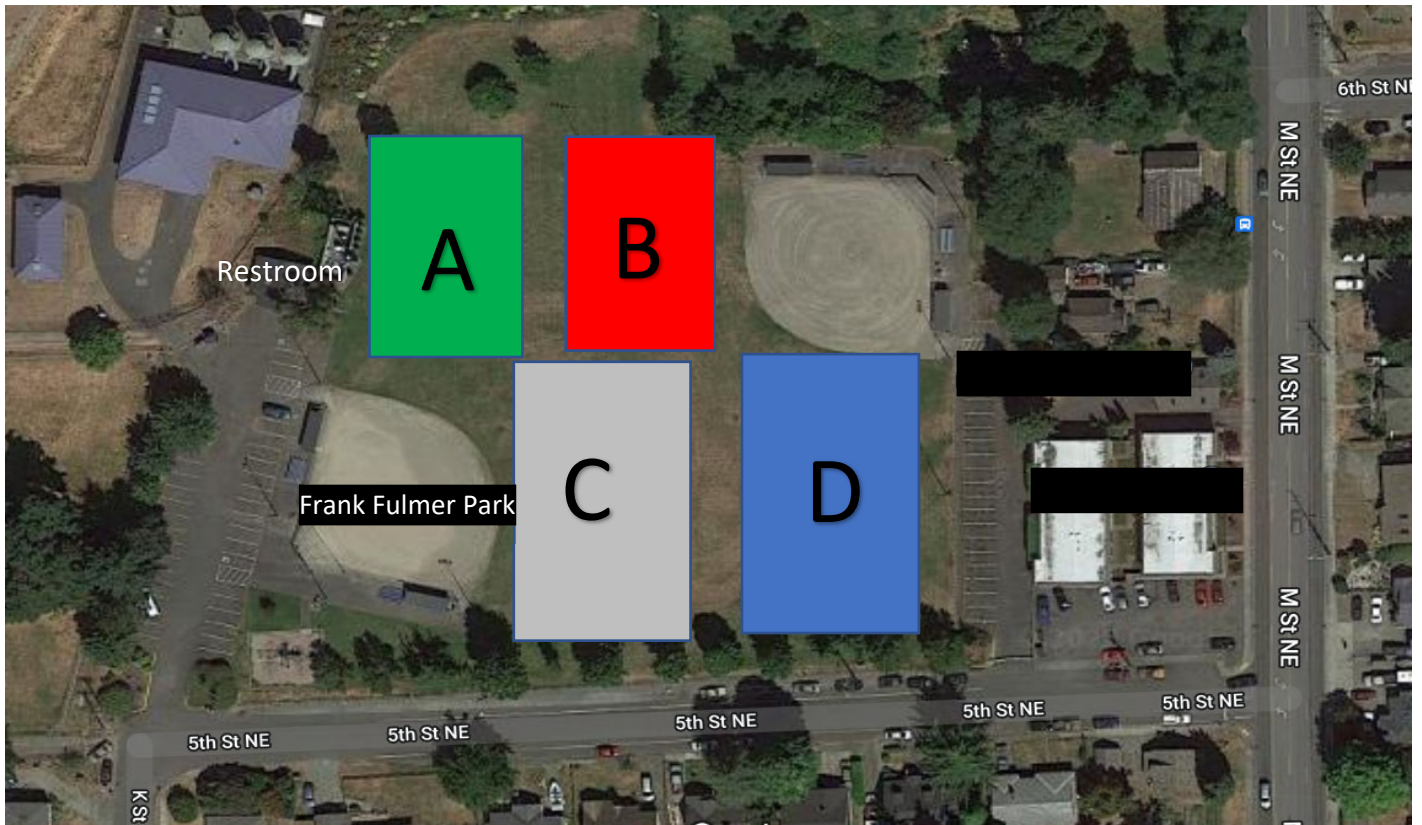

# Dick Scobee Elementary School

1031 14<sup>th</sup> ST NE, Auburn 98002

**No Food or Drink Allowed on Turf Area (Water ONLY)**

No spectators allowed on the turf field (coaches and players only)

minimum 3 feet from spectators to yellow field lines

# Fulmer Park

1101 5<sup>th</sup> ST NE, Auburn 98002

Red (A) & Green (B) fields are for 1<sup>st</sup> & 2<sup>nd</sup> Grade (30x40)

Silver (C) & Blue (D) are 3<sup>rd</sup>-4<sup>th</sup> Grade (35x60)

# Game Farm Park

3030 R Street SE, Auburn 98002

Blue (D), Orange (E), Gold (F) fields are for 3<sup>rd</sup> & 4<sup>th</sup> Grade (40x70)

Lime(A), Black(B), Red(C), Green (G) Maroon (H) & fields are for 1<sup>st</sup> & 2<sup>nd</sup> (30x40)

# Les Gove Park

910 9<sup>th</sup> ST SE, Auburn 98002

Purple, Black, Lime, Blue & Maroon for Kindergarten (20x25)